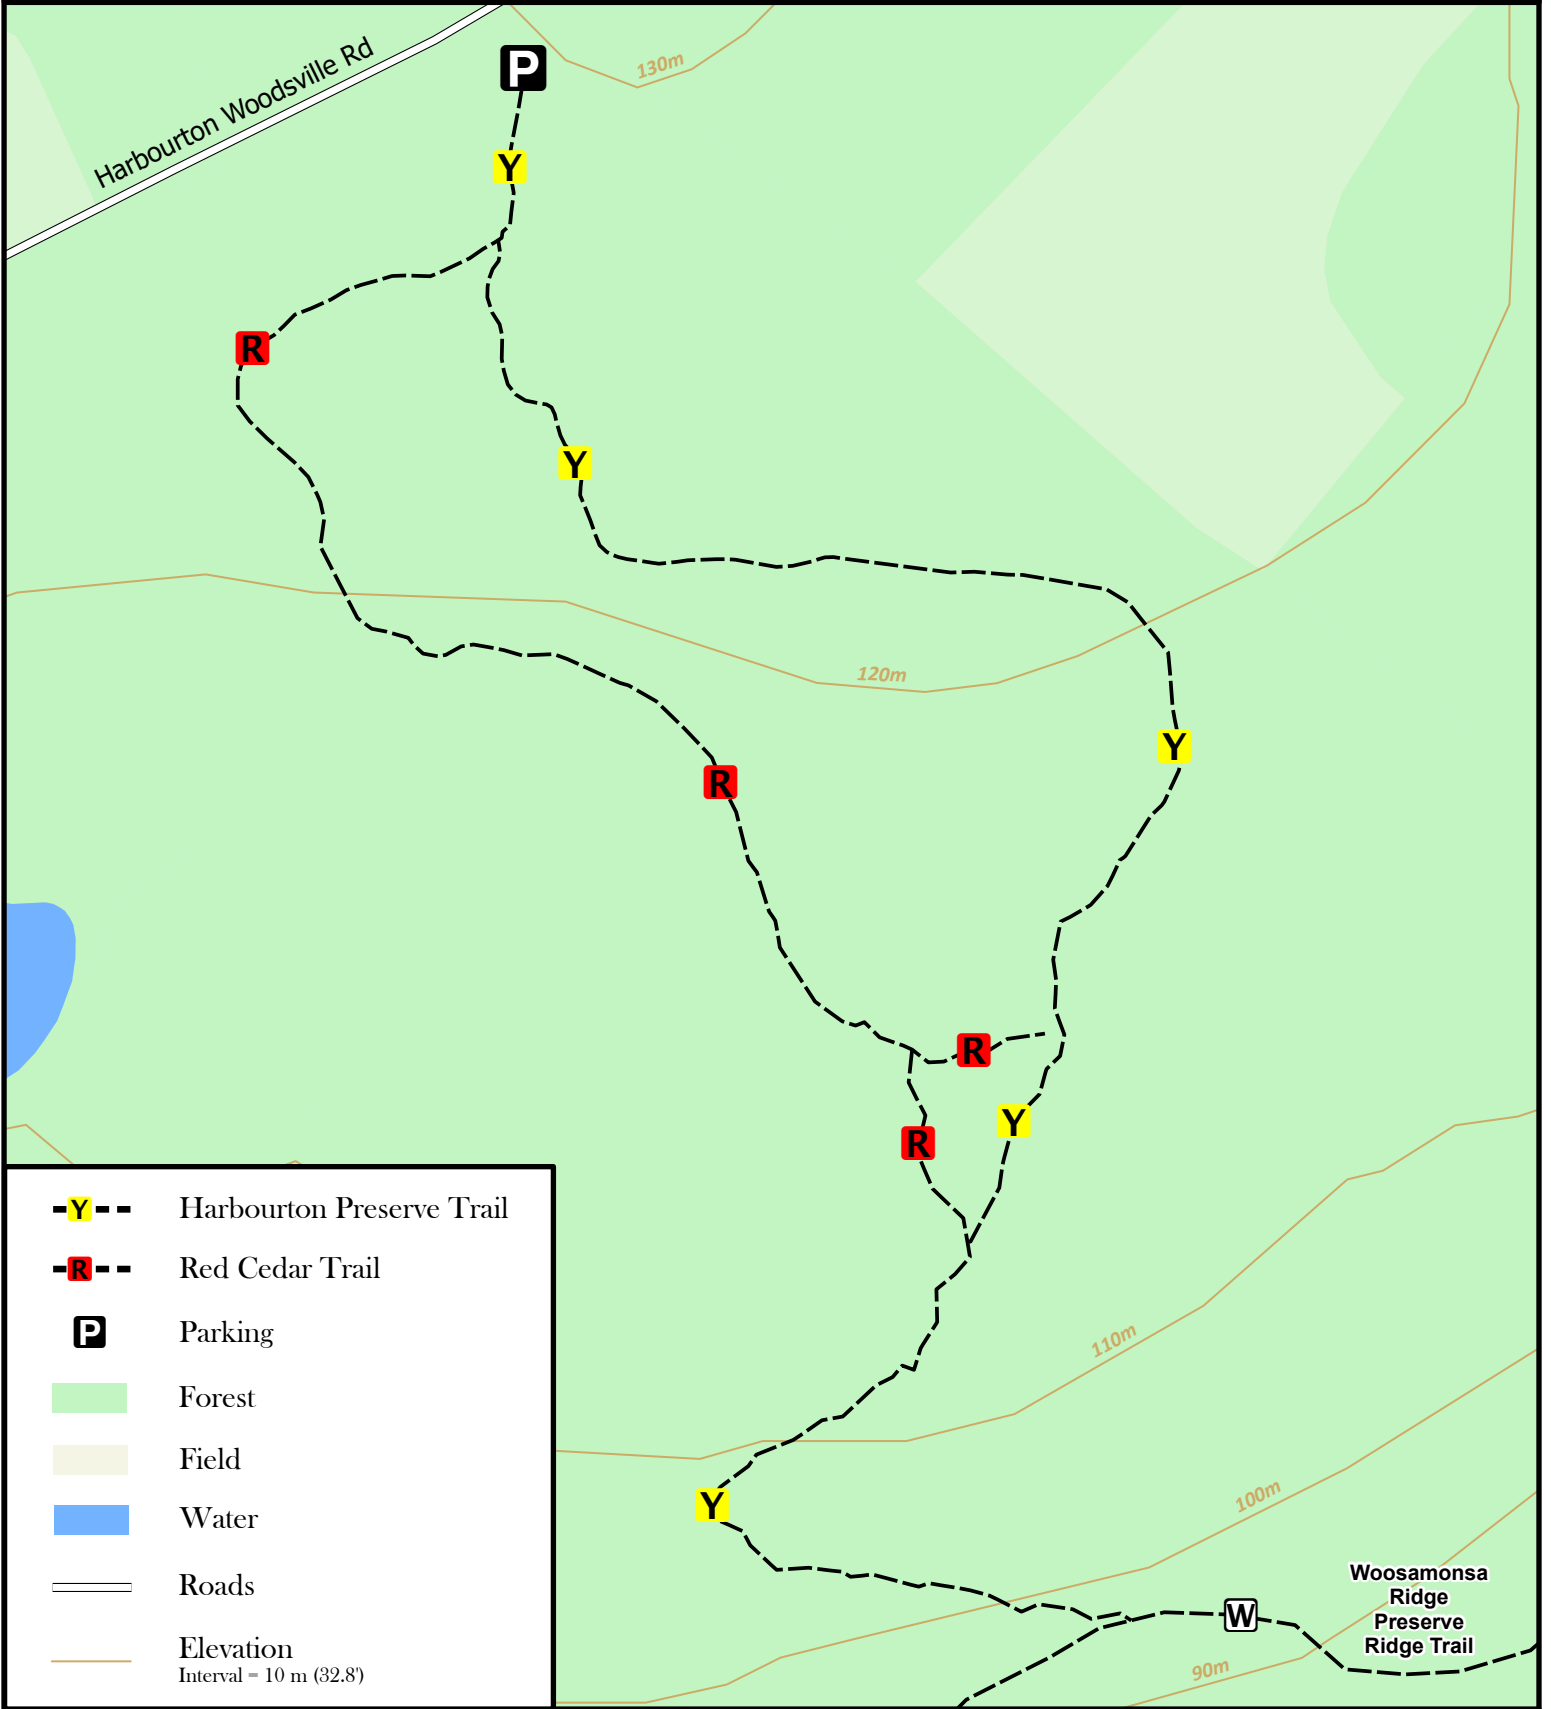

www.njtrails.org

Harbourton Preserve Trails Hopewell Township

- Y--** Harbourton Preserve Trail
- R--** Red Cedar Trail
- P** Parking
- Forest
- Field
- Water
- Roads
- Elevation
Interval = 10 m (32.8')

Woosamonsa
Ridge
Preserve
Ridge Trail

(c) NJ Trails Association, 2016. Cartography and trail data by Middlesex County 9/11/2023. Other data acquired from NJDEP and NJDOT. This map was developed using New Jersey Department of Environmental Protection Geographic Information System digital data, but this secondary product has not been verified by NJDEP and is not state-authorized.