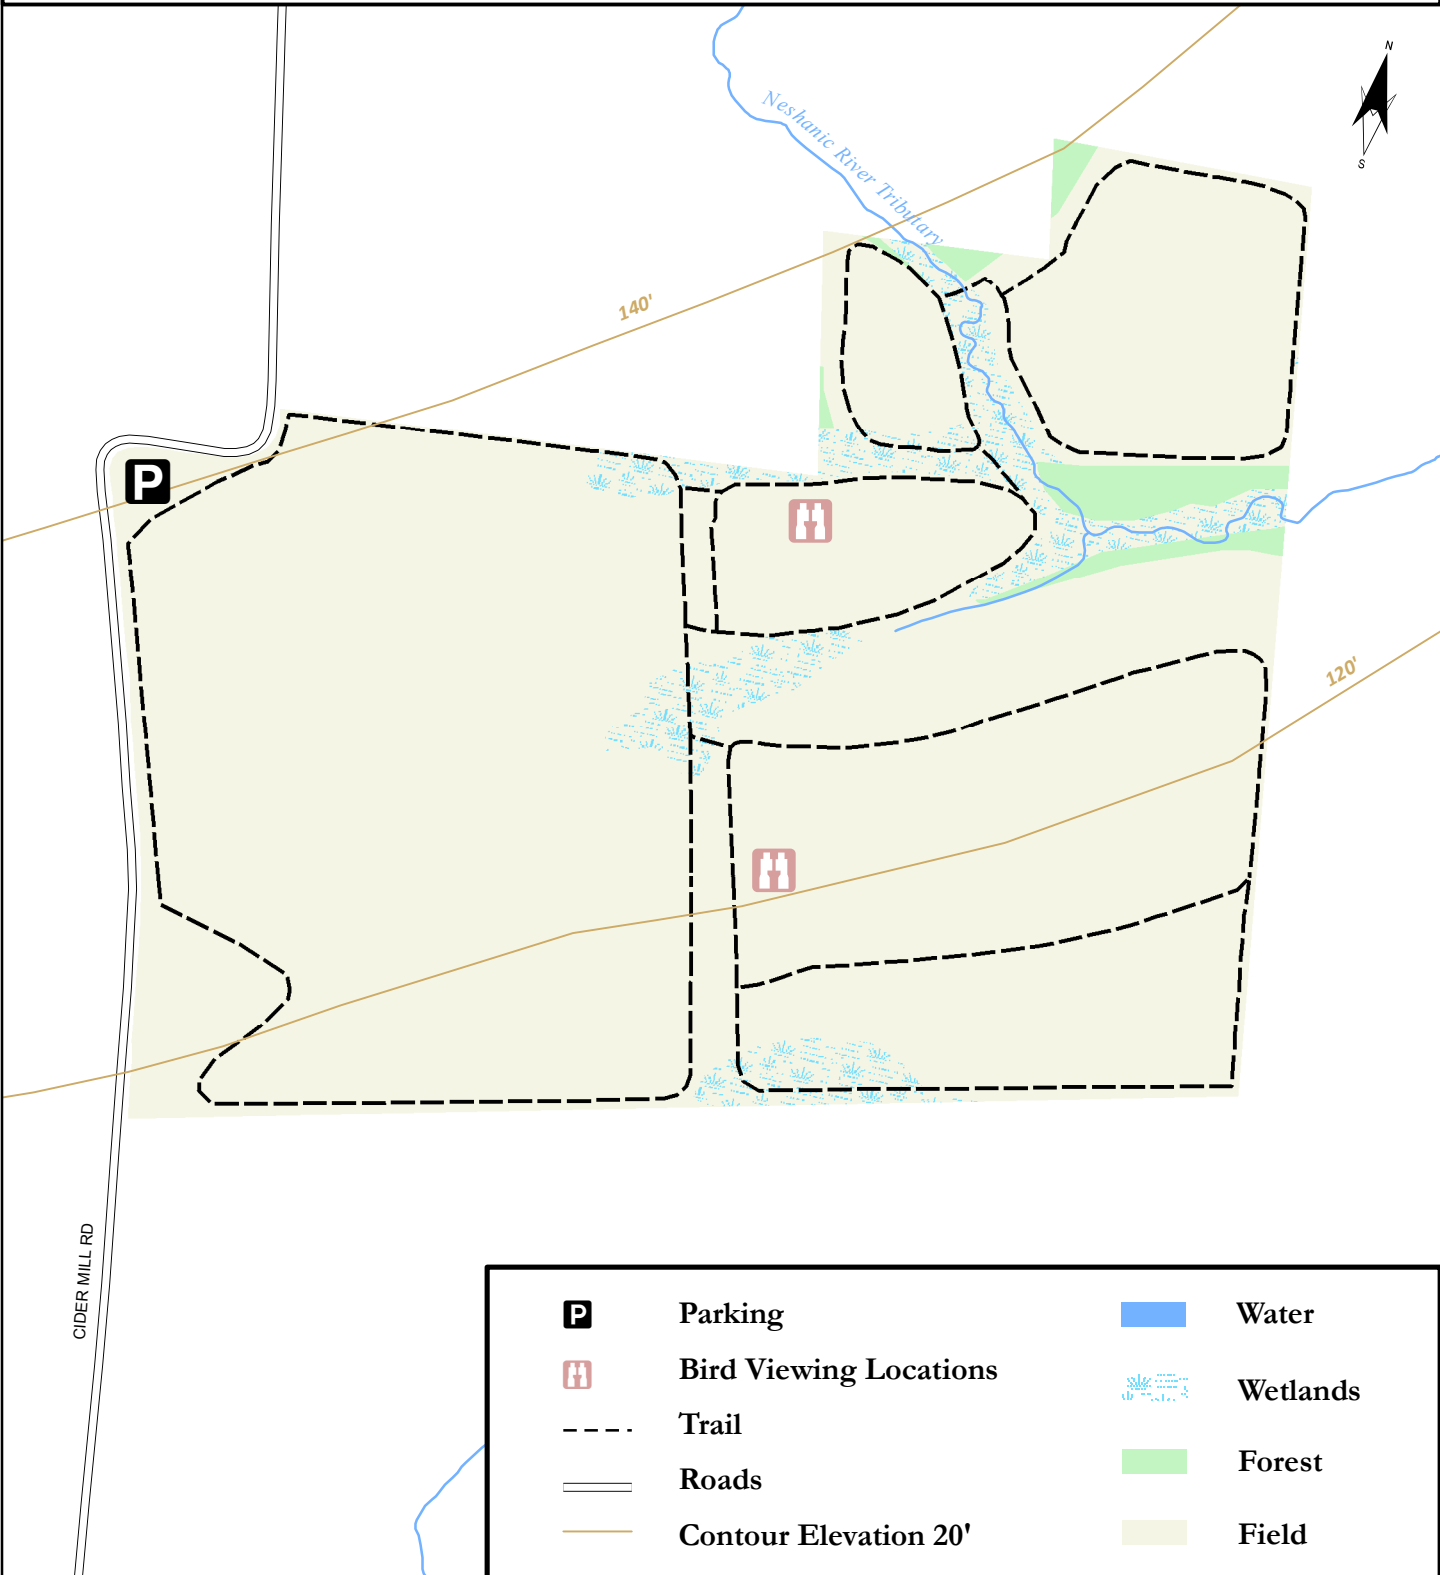

www.njtrails.org

Cider Mill Grassland Preserve Hunterdon County

	Parking		Water
	Bird Viewing Locations		Wetlands
	Trail		Forest
	Roads		Field
	Contour Elevation 20'		

(c) NJ Trails Association, 2014. Cartography and trail data by Middlesex County 2/12/2021. Other data acquired from NJDEP and NJDOT. This map was developed using New Jersey Department of Environmental Protection Geographic Information System digital data, but this secondary product has not been verified by NJDEP and is not state-authorized.