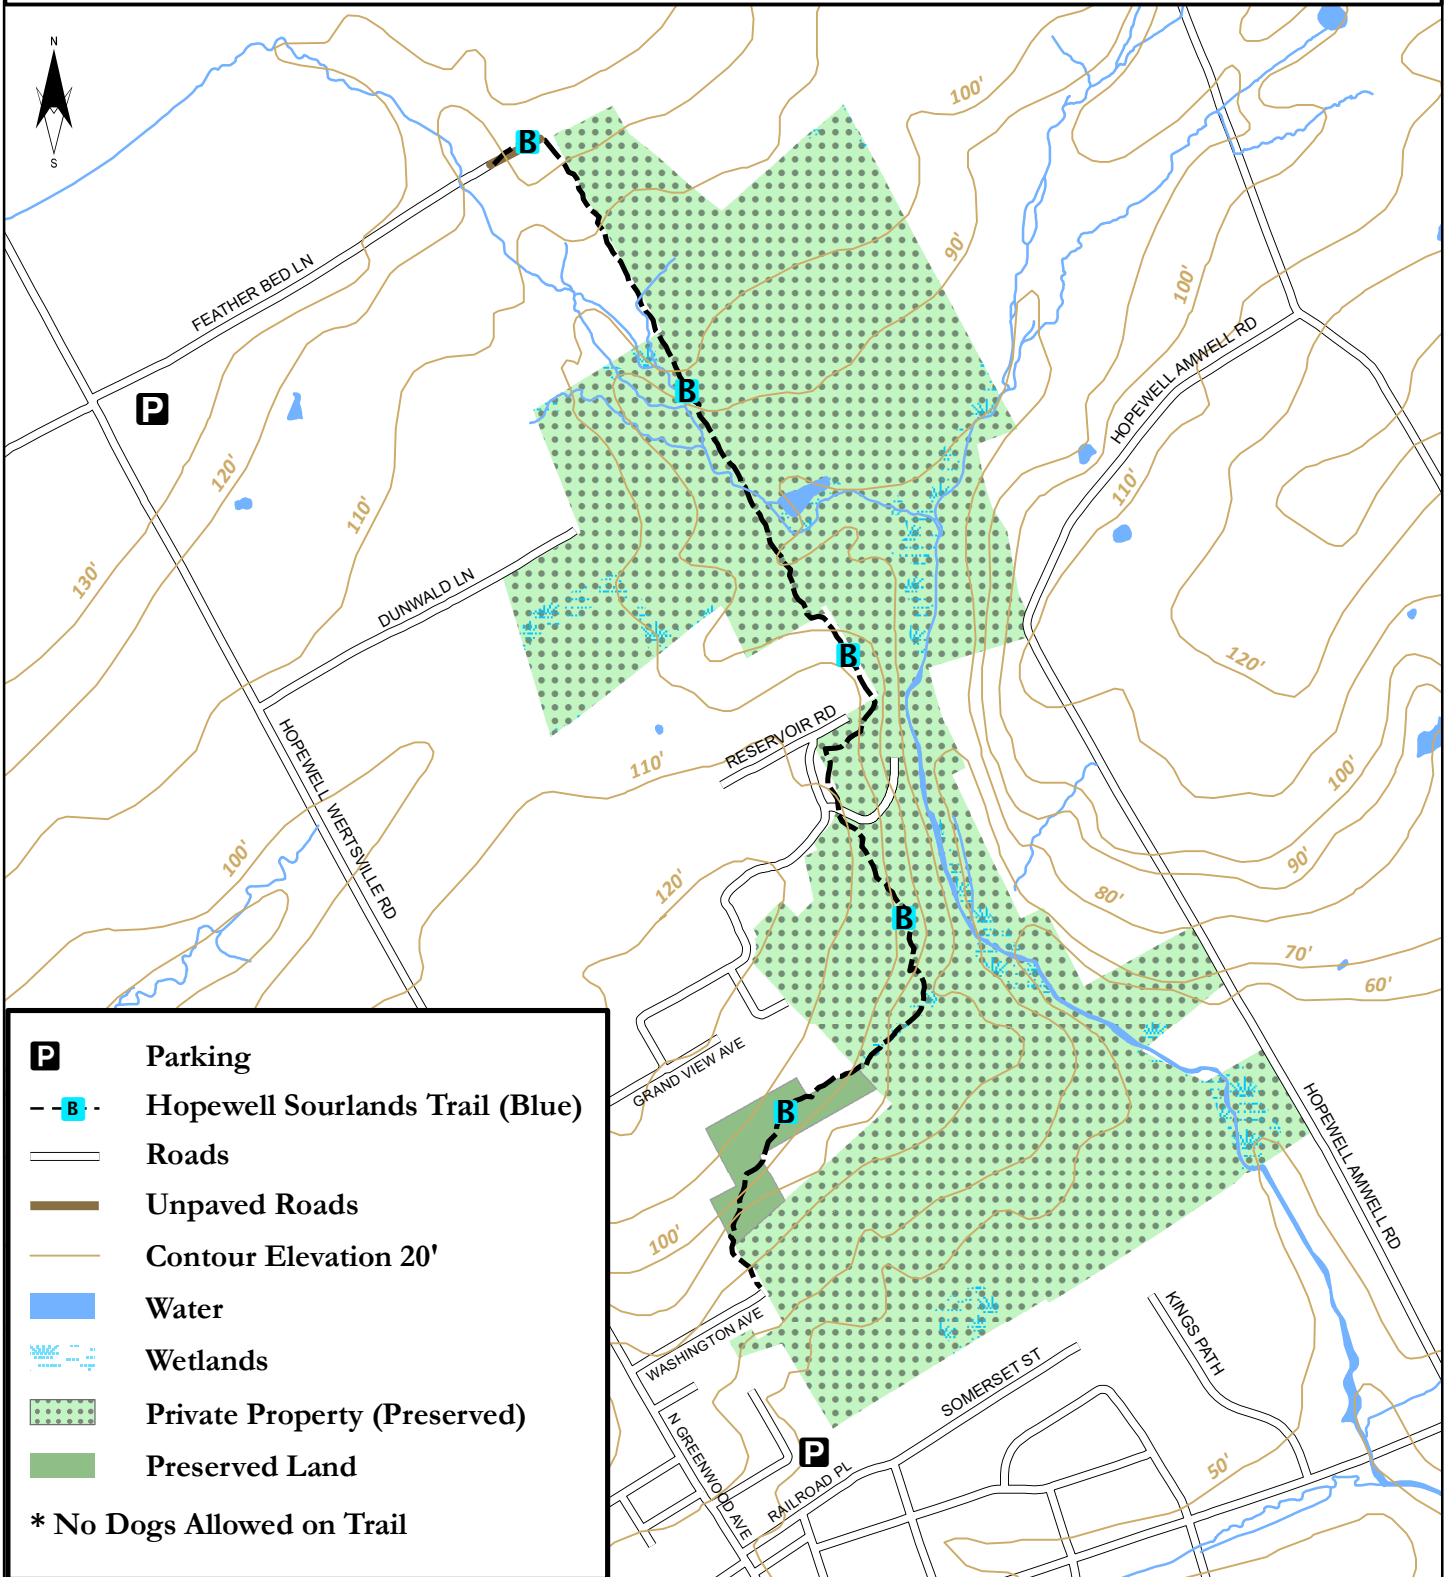

www.njtrails.org

Hopewell Sourlands Trail Hopewell Township, Mercer County

(c) NJ Trails Association, 2014. Cartography and trail data by Middlesex County 7/20/2021. Other data acquired from NJDEP and NJDOT. This map was developed using New Jersey Department of Environmental Protection Geographic Information System digital data, but this secondary product has not been verified by NJDEP and is not state-authorized.