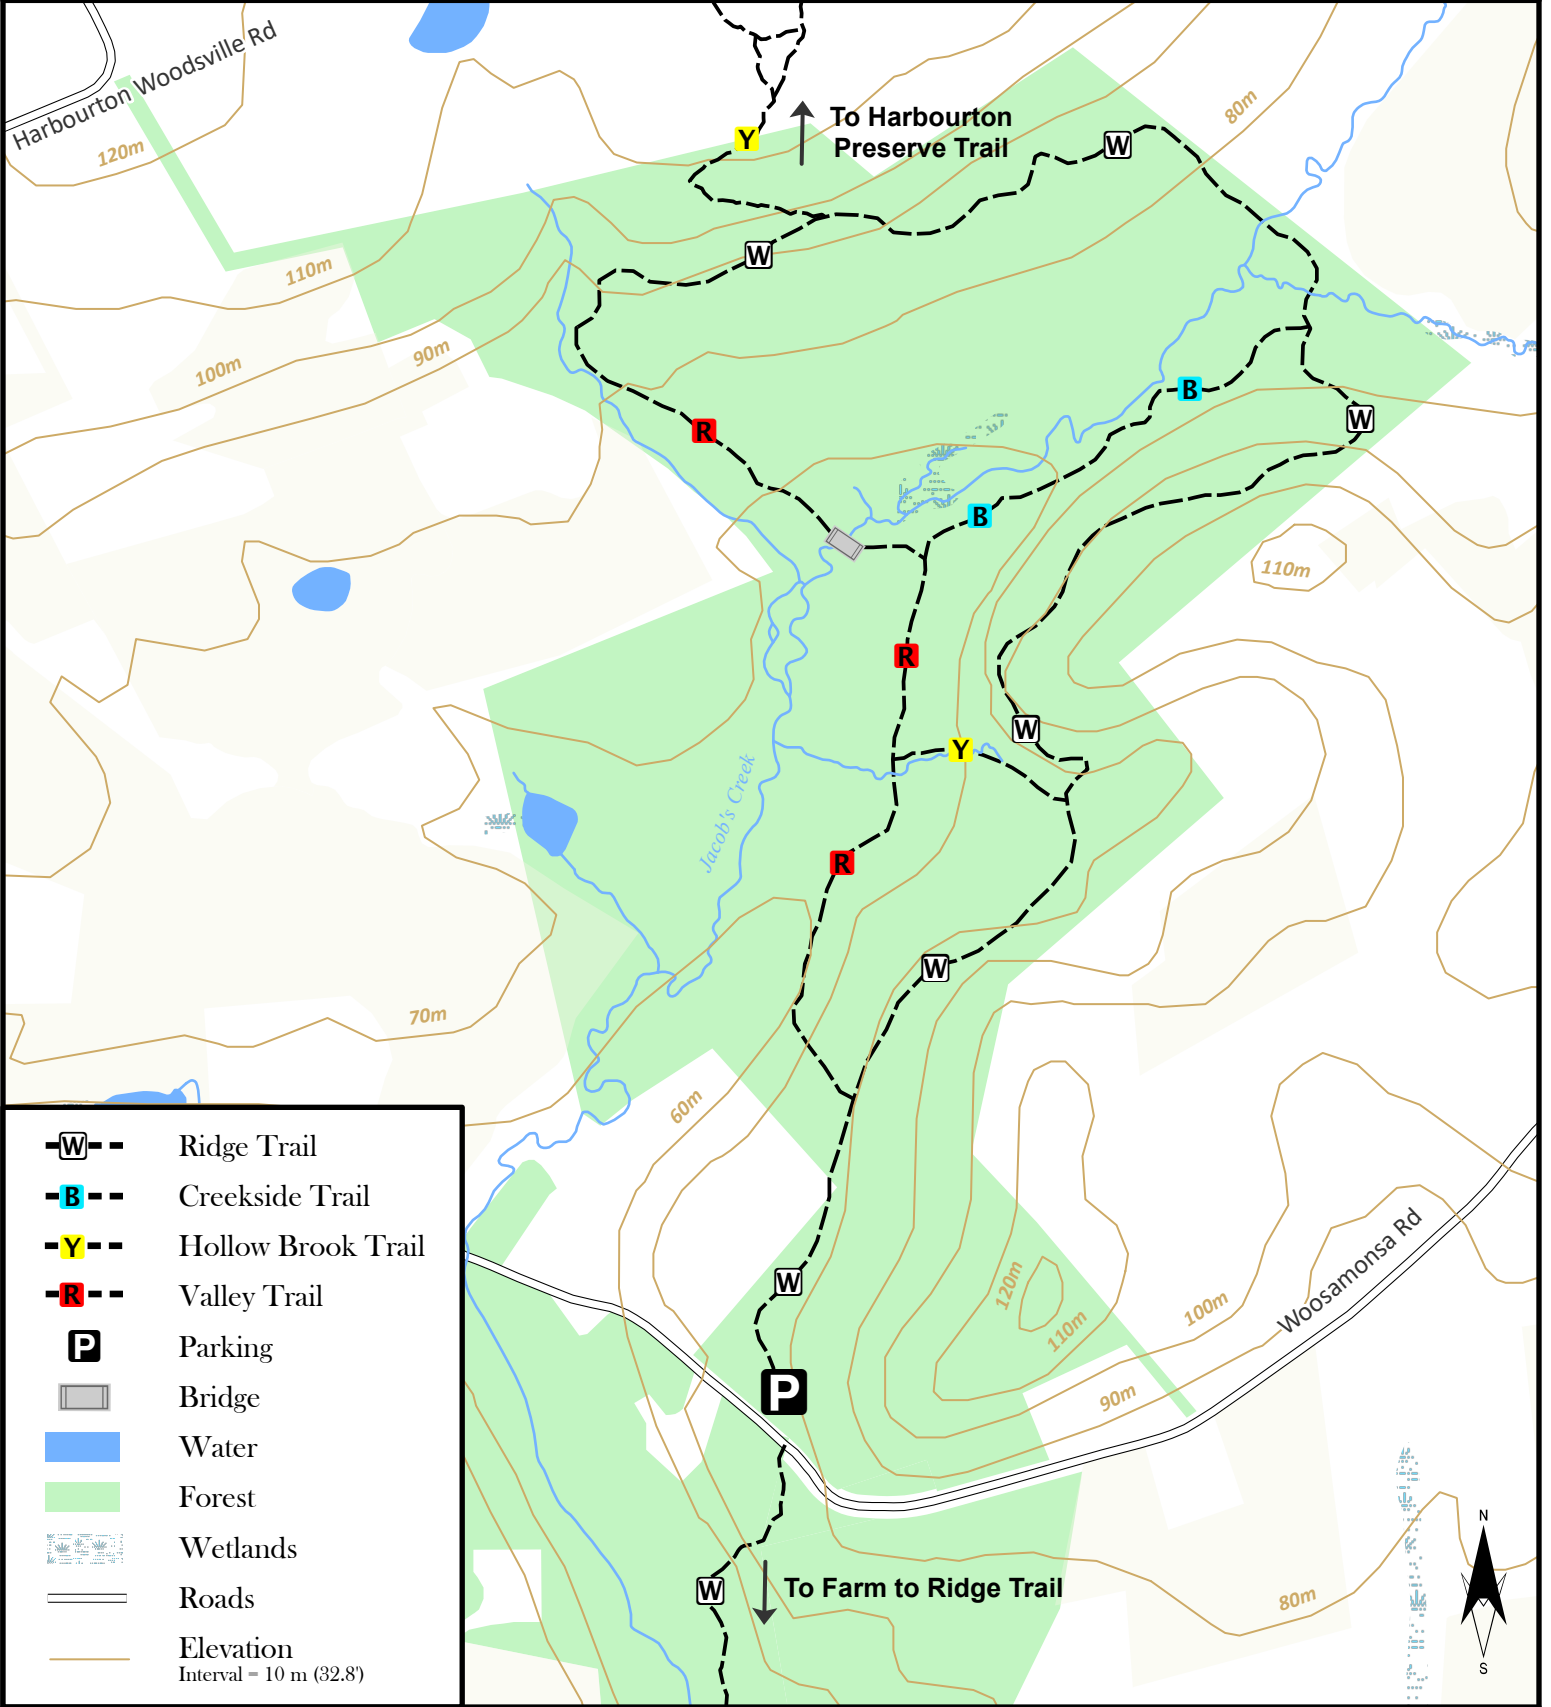

www.njtrails.org

Woosamonsa Ridge Preserve Hopewell Township

- Ridge Trail
- Creekside Trail
- Hollow Brook Trail
- Valley Trail
- Parking
- Bridge
- Water
- Forest
- Wetlands
- Roads
- Elevation
Interval = 10 m (32.8')

(c) NJ Trails Association, 2016. Cartography and trail data by Middlesex County 9/11/2023. Other data acquired from NJDEP and NJDOT. This map was developed using New Jersey Department of Environmental Protection Geographic Information System digital data, but this secondary product has not been verified by NJDEP and is not state-authorized.