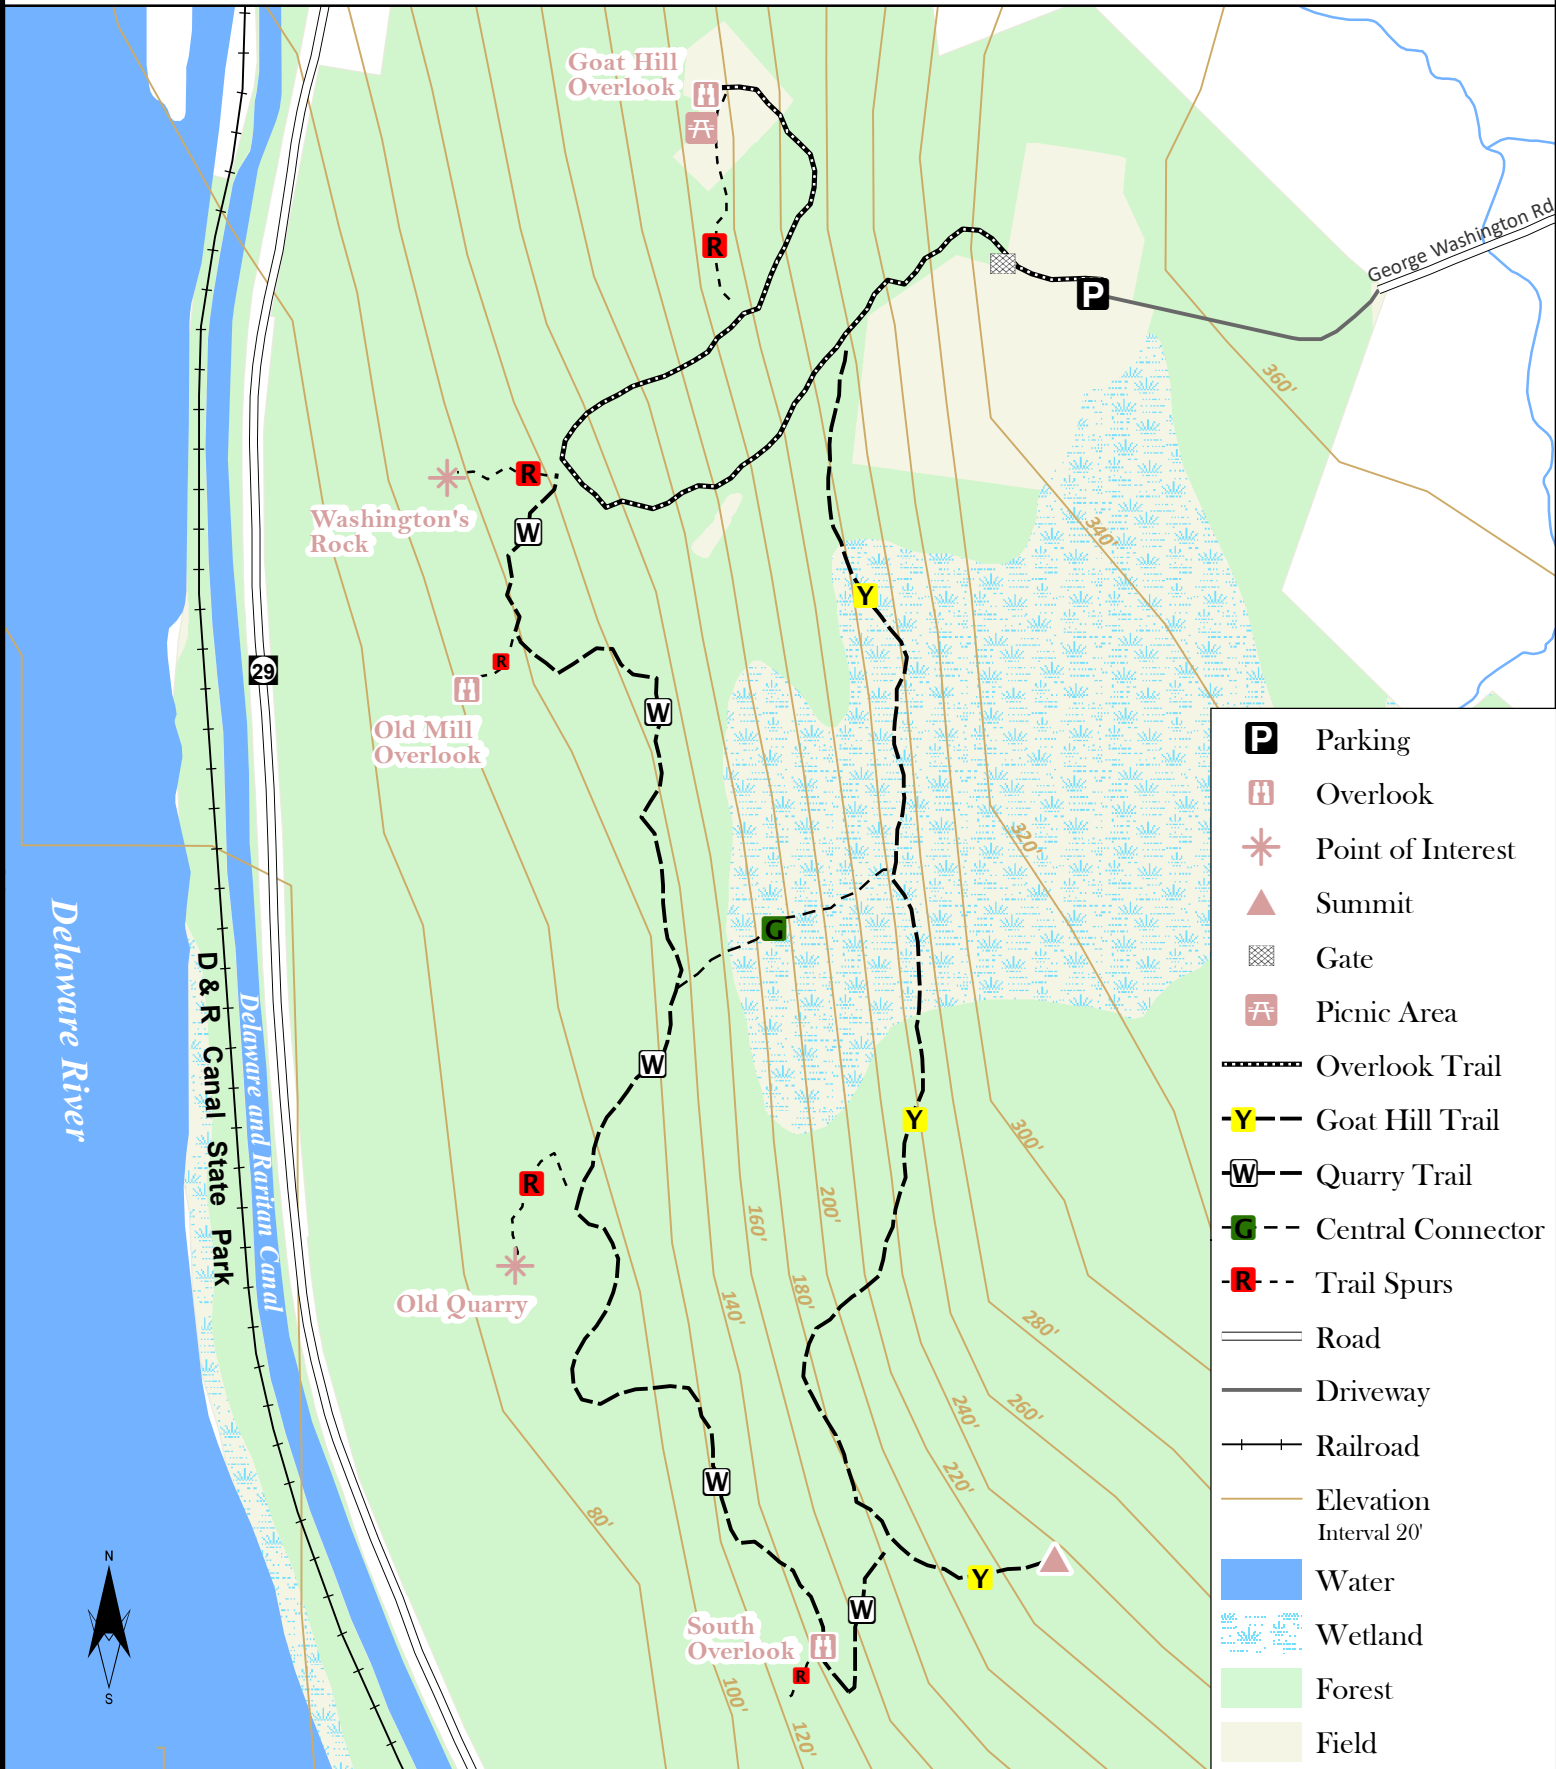

www.njtrails.org

Goat Hill Preserve West Amwell Township

- P** Parking
- H** Overlook
- *** Point of Interest
- ▲** Summit
- ▣** Gate
- ⌘** Picnic Area
- Overlook Trail
- Y-** Goat Hill Trail
- W-** Quarry Trail
- C-** Central Connector
- R-** Trail Spurs
- ==** Road
- Driveway
- +** Railroad
- Elevation Interval 20'
- Blue** Water
- Blue pattern** Wetland
- Green** Forest
- Light Green** Field

(c) NJ Trails Association, 2018. Cartography and trail data by D&R Greenway Land Trust 12/13/18. Other data acquired from NJDEP and NJDOT. This map was developed using New Jersey Department of Environmental Protection Geographic Information System digital data, but this secondary product has not been verified by NJDEP and is not state-authorized.