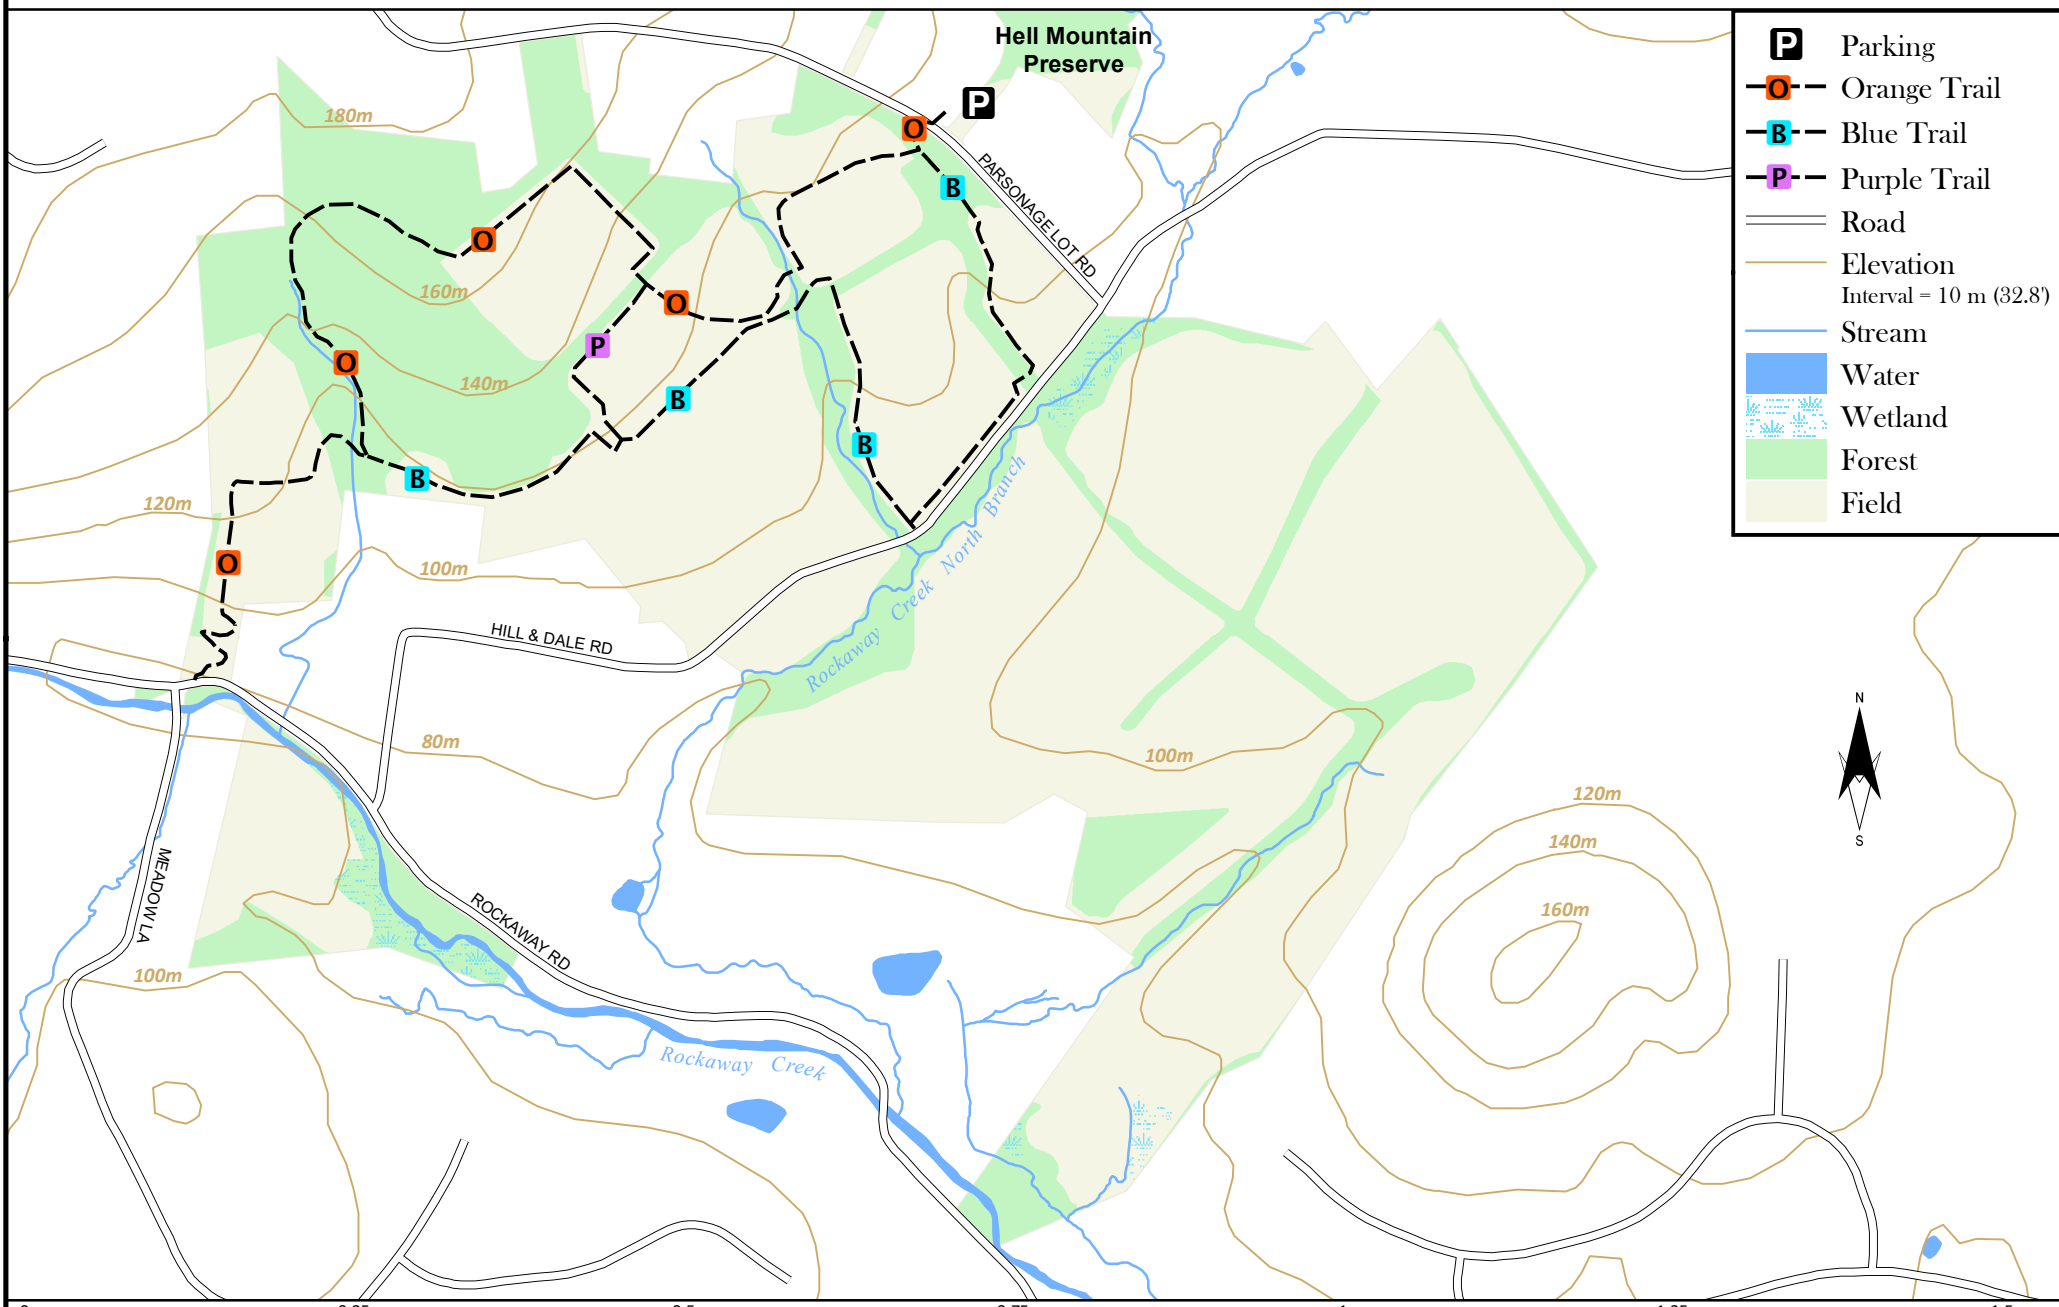

www.njtrails.org

Hill and Dale Preserve Tewksbury Township

- P** Parking
- O** Orange Trail
- B** Blue Trail
- P** Purple Trail
- Road
- Elevation
Interval = 10 m (32.8)
- Stream
- Water
- Wetland
- Forest
- Field

(c) NJ Trails Association, 2018. Cartography and trail data by D&R Greenway Land Trust 7/29/2018. Other data acquired from NJDEP and NJDOT. This map was developed using New Jersey Department of Environmental Protection Geographic Information System digital data, but this secondary product has not been verified by NJDEP and is not state-authorized.