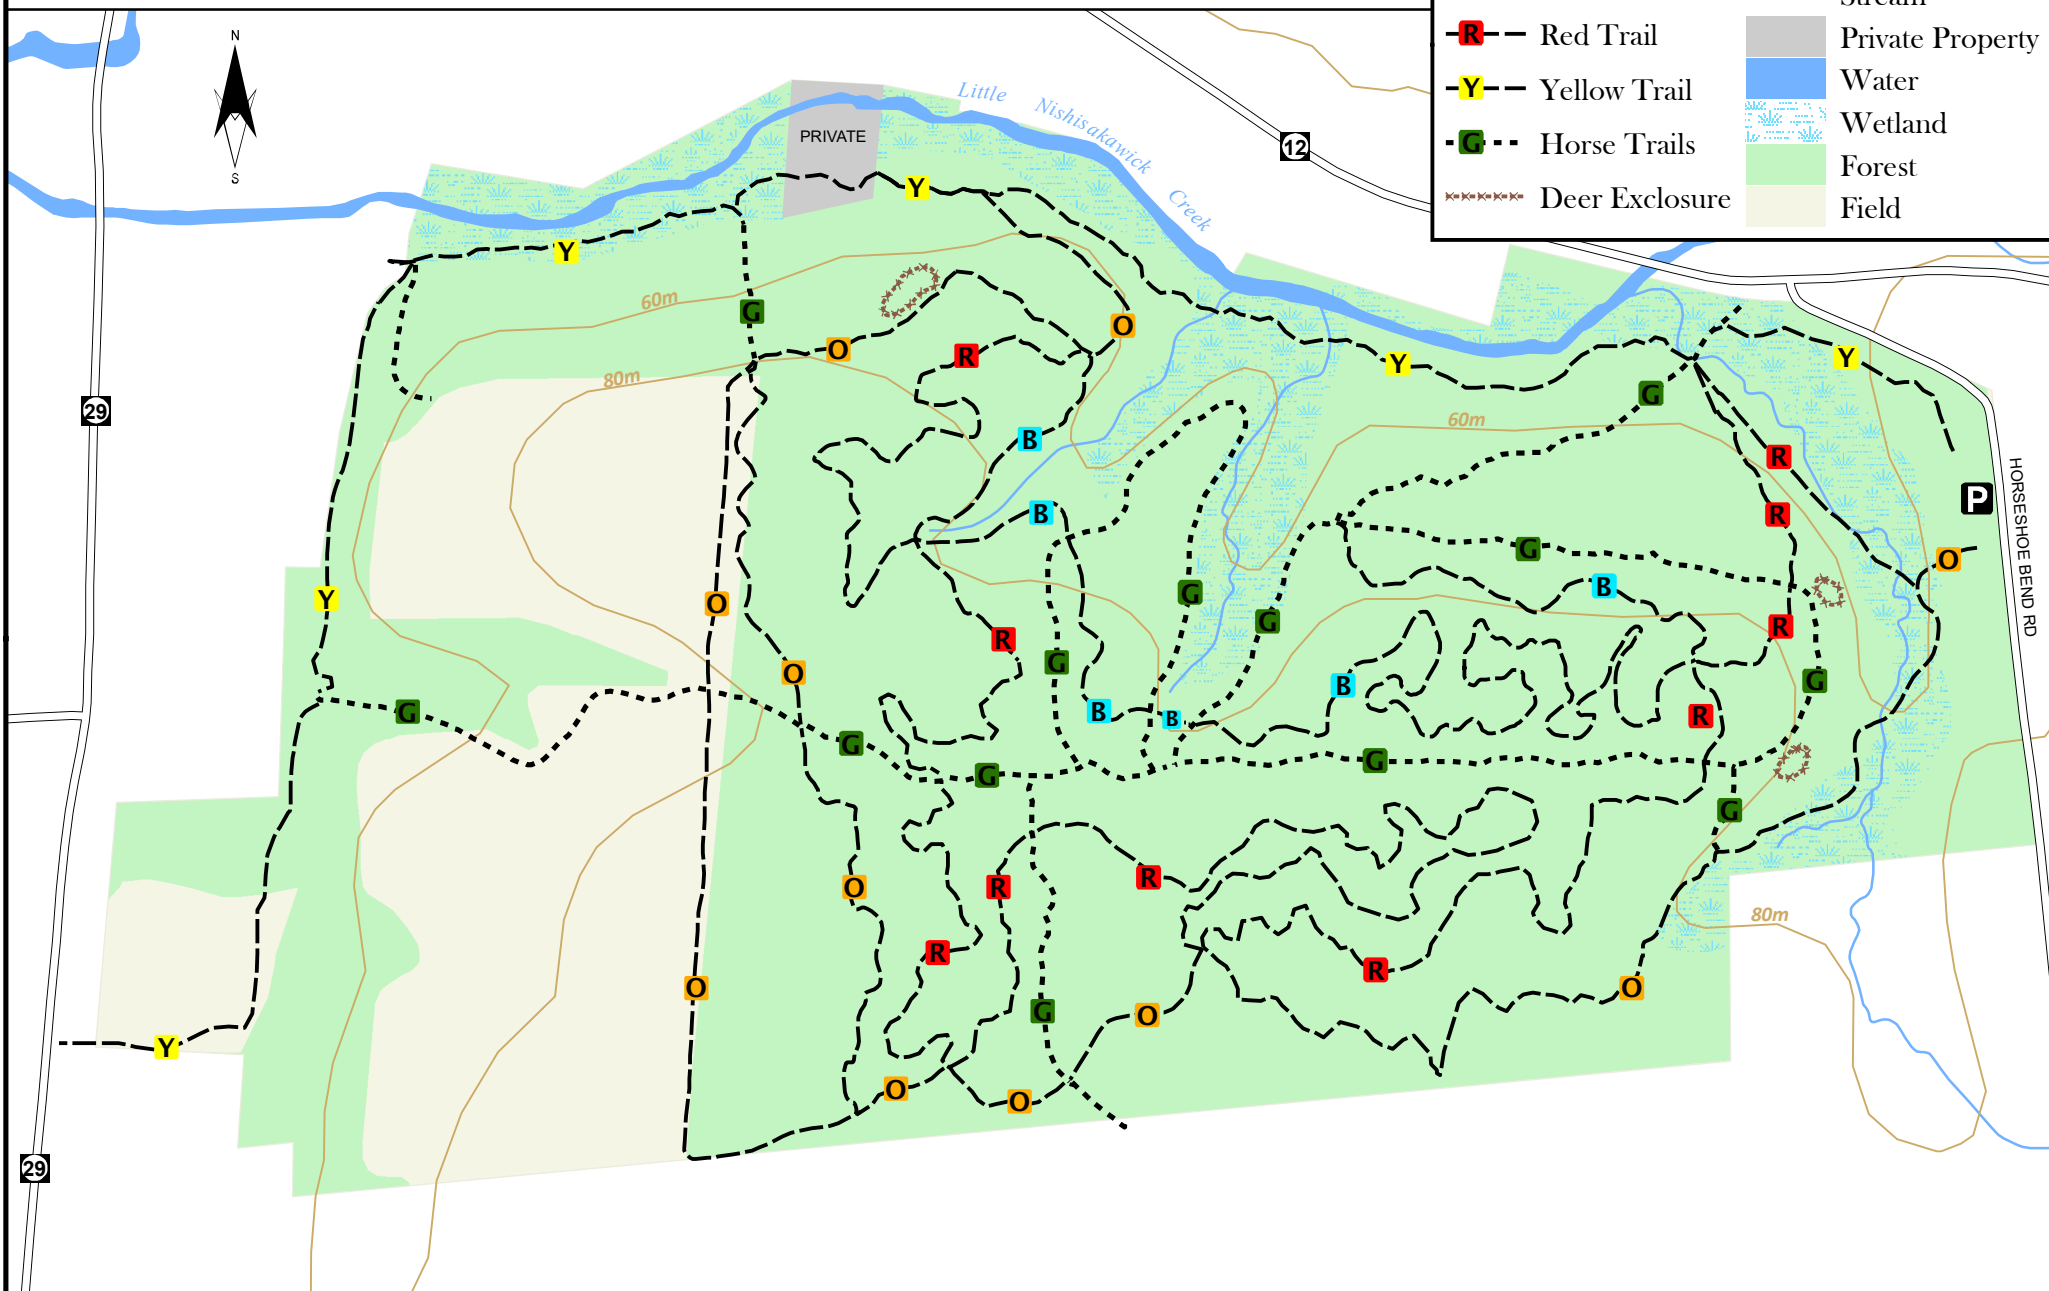

www.njtrails.org

Frenchtown Preserve Frenchtown Borough

- P** Parking
- B** Blue Trail
- O** Orange Trail
- R** Red Trail
- Y** Yellow Trail
- G** Horse Trails
- Deer Exclosure
- Road
- Elevation Interval = 20 m (65.6')
- Stream
- Private Property
- Water
- Wetland
- Forest
- Field

(c) NJ Trails Association, 2017. Cartography and trail data by D&R Greenway Land Trust 10/23/17. Other data acquired from NJDEP and NJDOT. This map was developed using New Jersey Department of Environmental Protection Geographic Information System digital data, but this secondary product has not been verified by NJDEP and is not state-authorized.