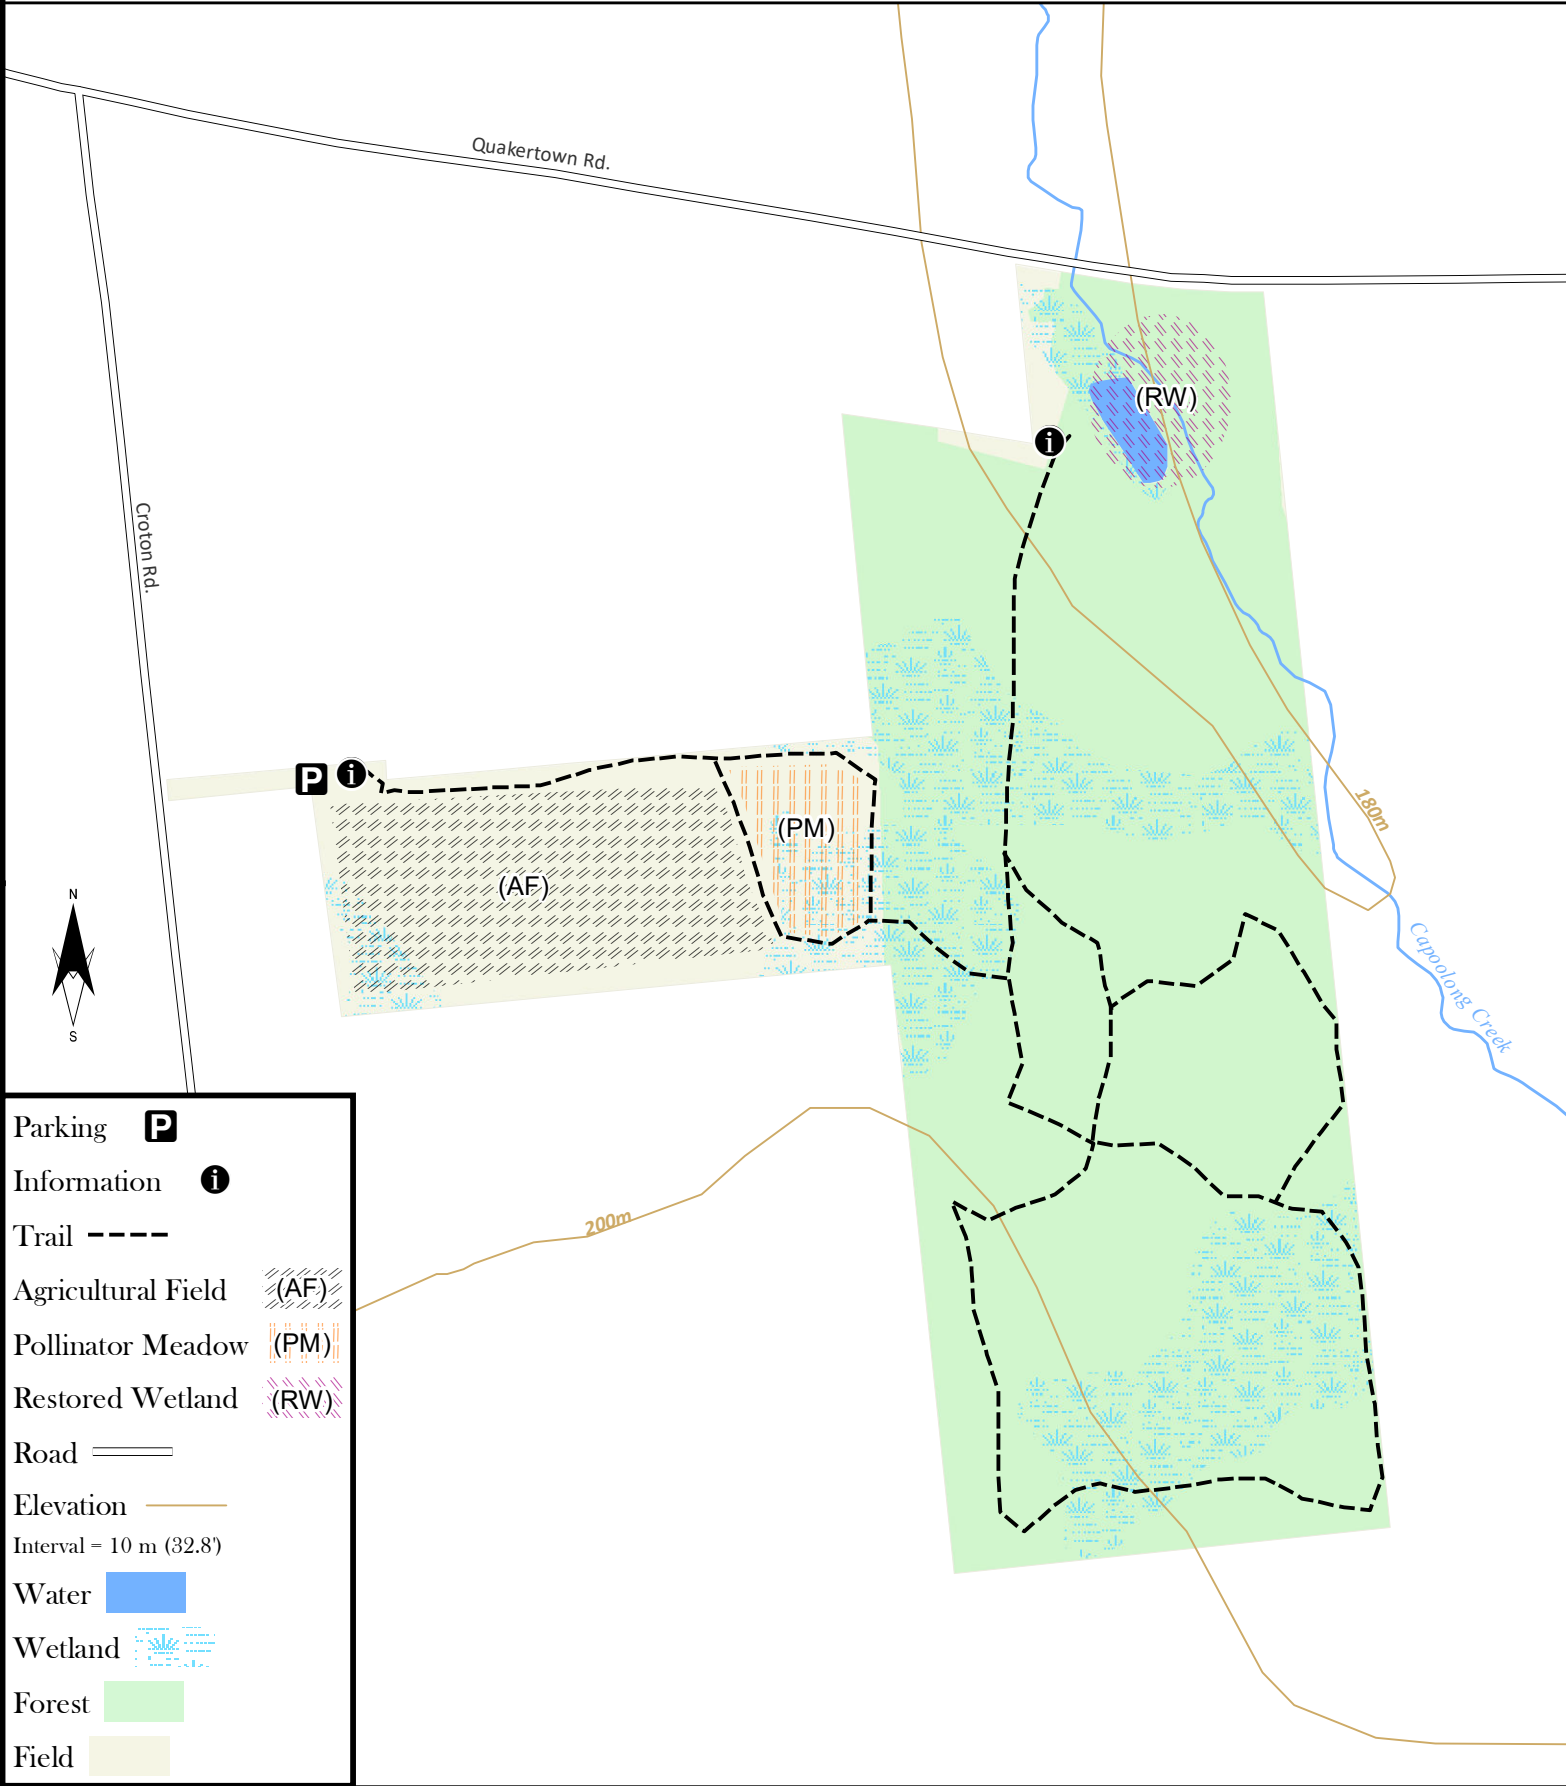

www.njtrails.org

Quakertown Preserve Franklin Township

- Parking **P**
- Information **i**
- Trail - - - -
- Agricultural Field (AF)
- Pollinator Meadow (PM)
- Restored Wetland (RW)
- Road
- Elevation
- Interval = 10 m (32.8')
- Water
- Wetland
- Forest
- Field

(c) NJ Trails Association, 2016. Cartography and trail data by D&R Greenway Land Trust 12/12/16. Other data acquired from NJDEP and NJDOT. This map was developed using New Jersey Department of Environmental Protection Geographic Information System digital data, but this secondary product has not been verified by NJDEP and is not state-authorized.