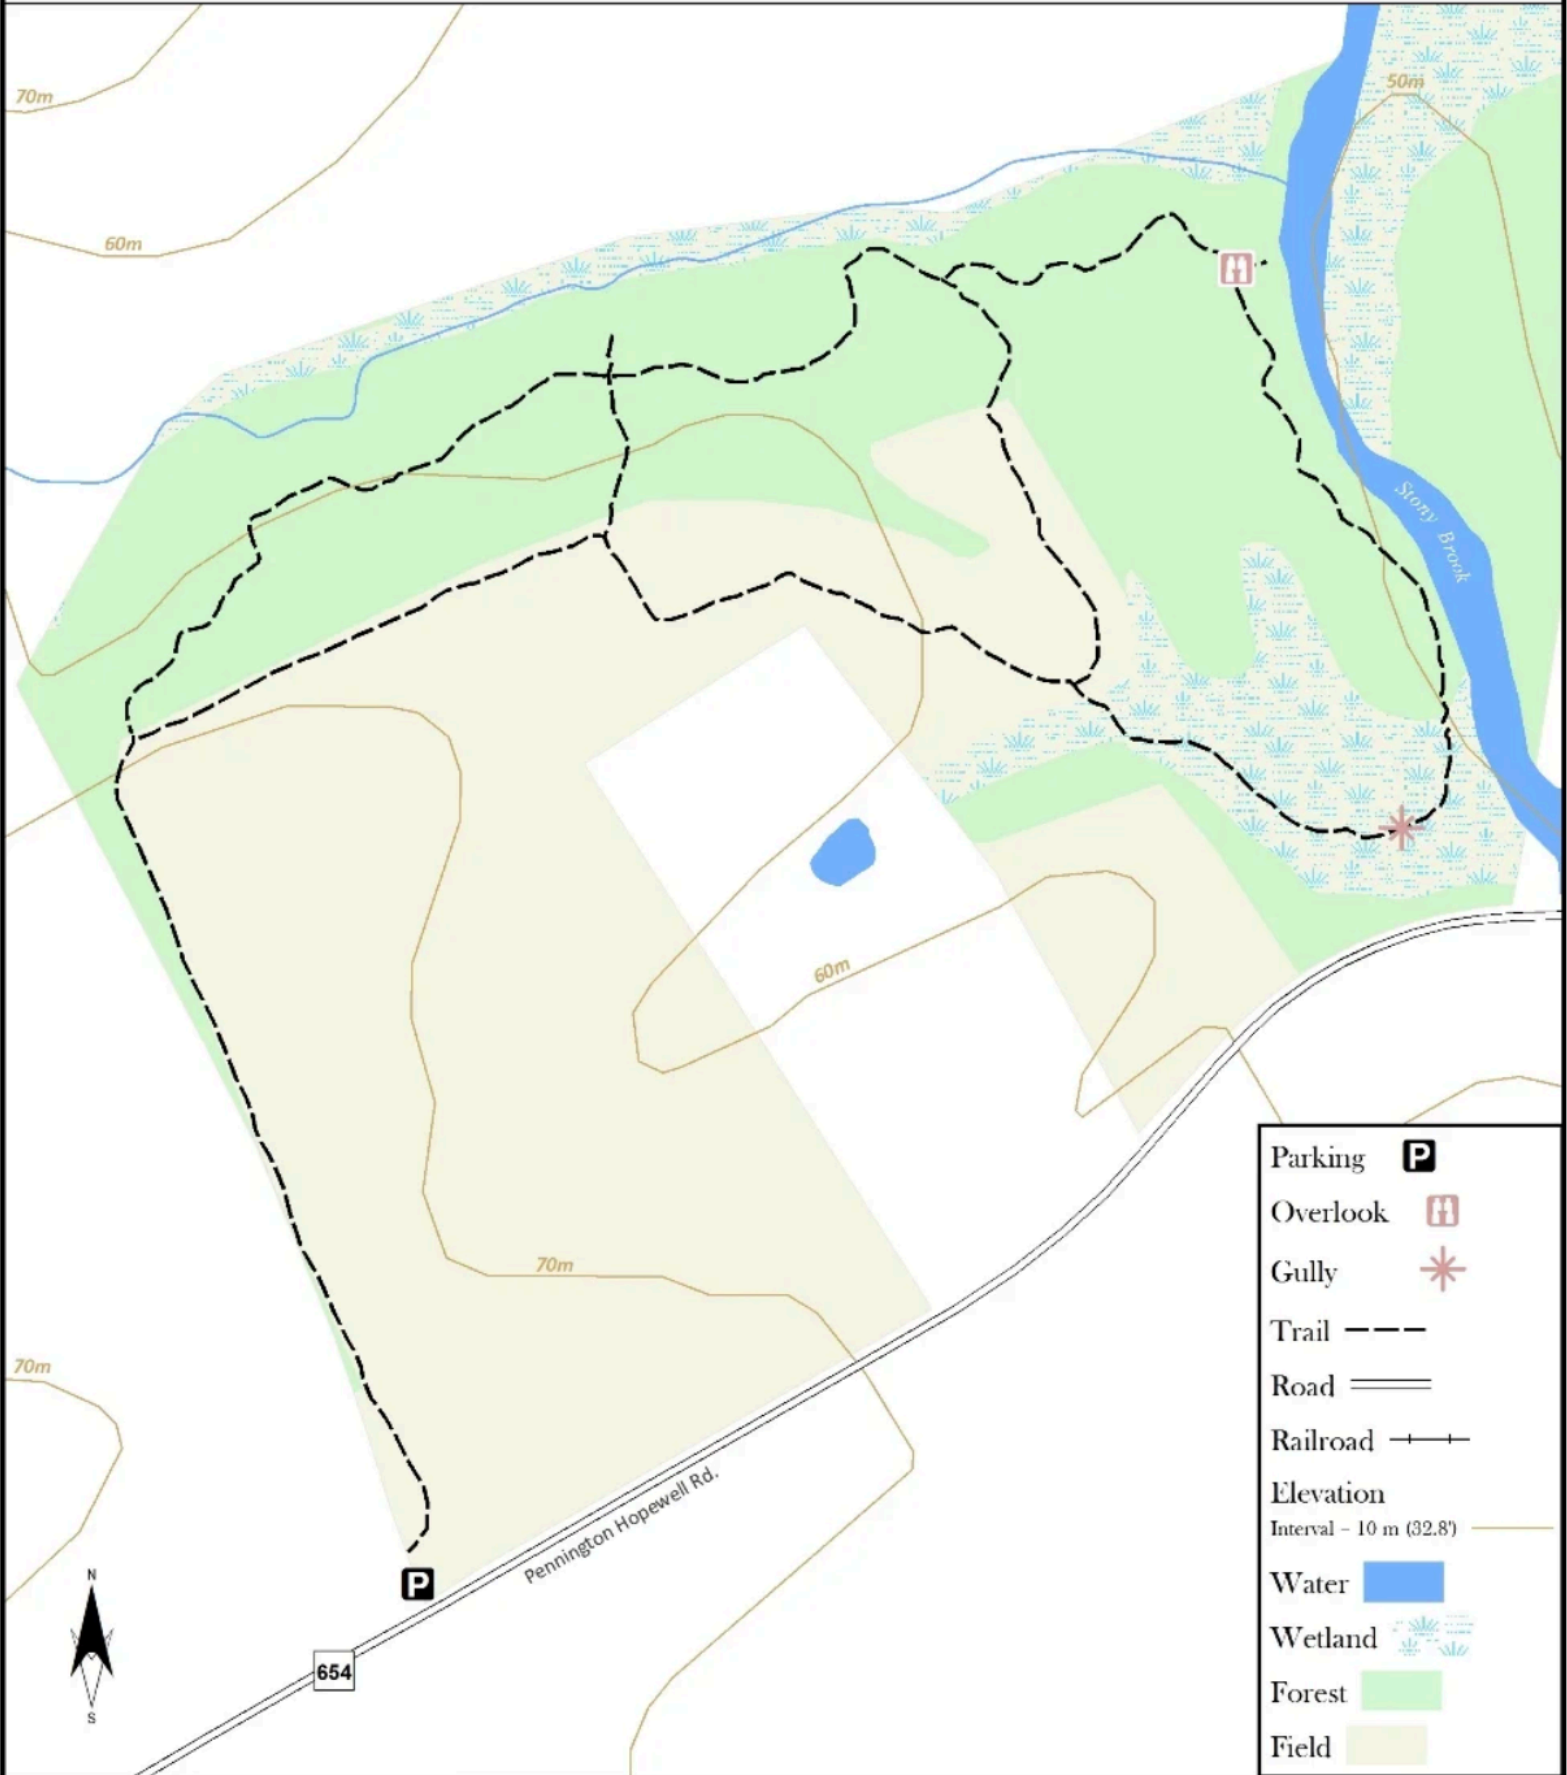

# Marshall's Corner Preserve Trail Hopewell Township

Parking	<b>P</b>
Overlook	<b>H</b>
Gully	<b>*</b>
Trail	---
Road	==
Railroad	++
Elevation	Interval - 10 m (32.8')
Water	
Wetland	
Forest	
Field	

(c) NJ Trails Association, 2013. Cartography and trail data by D&R Greenway Land Trust 9/12/13. Other data acquired from NJDEP and NJDOT. This map was developed using New Jersey Department of Environmental Protection Geographic Information System digital data, but this secondary product has not been verified by NJDEP and is not state-authorized.