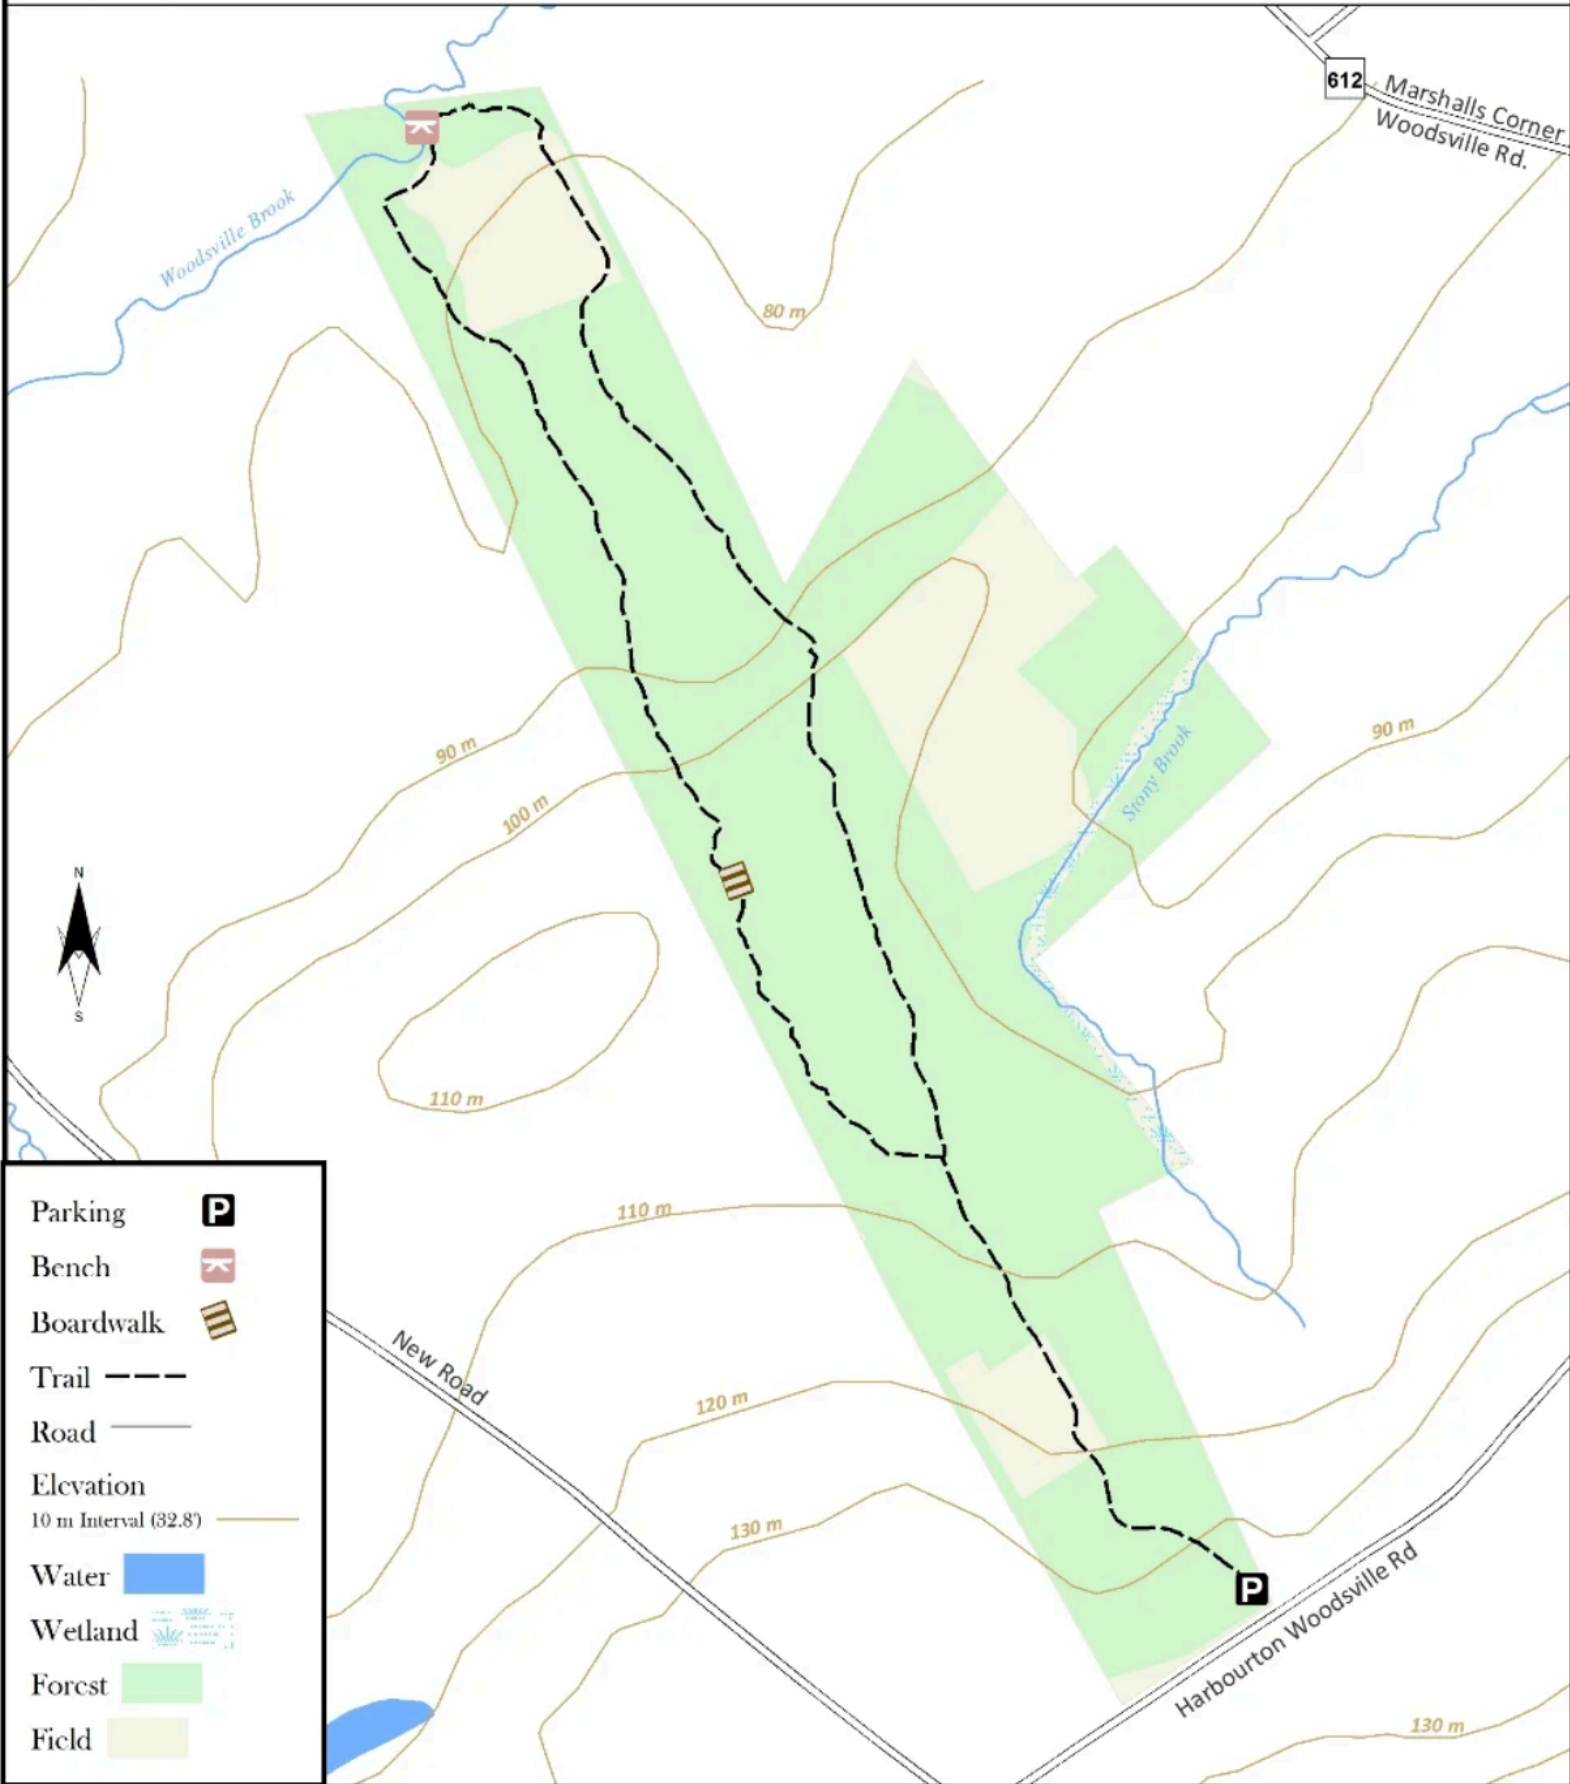

www.njtrails.org

Woodsville Preserve Trail Hopewell Township

Parking	
Bench	
Boardwalk	
Trail	
Road	
Elevation	
10 m Interval (32.8')	
Water	
Wetland	
Forest	
Field	

(c) NJ Trails Association, 2013. Cartography and trail data by D&R Greenway Land Trust 6/11/13. Other data acquired from NJDEP and NJDOT. This map was developed using New Jersey Department of Environmental Protection Geographic Information System digital data, but this secondary product has not been verified by NJDEP and is not state-authorized.