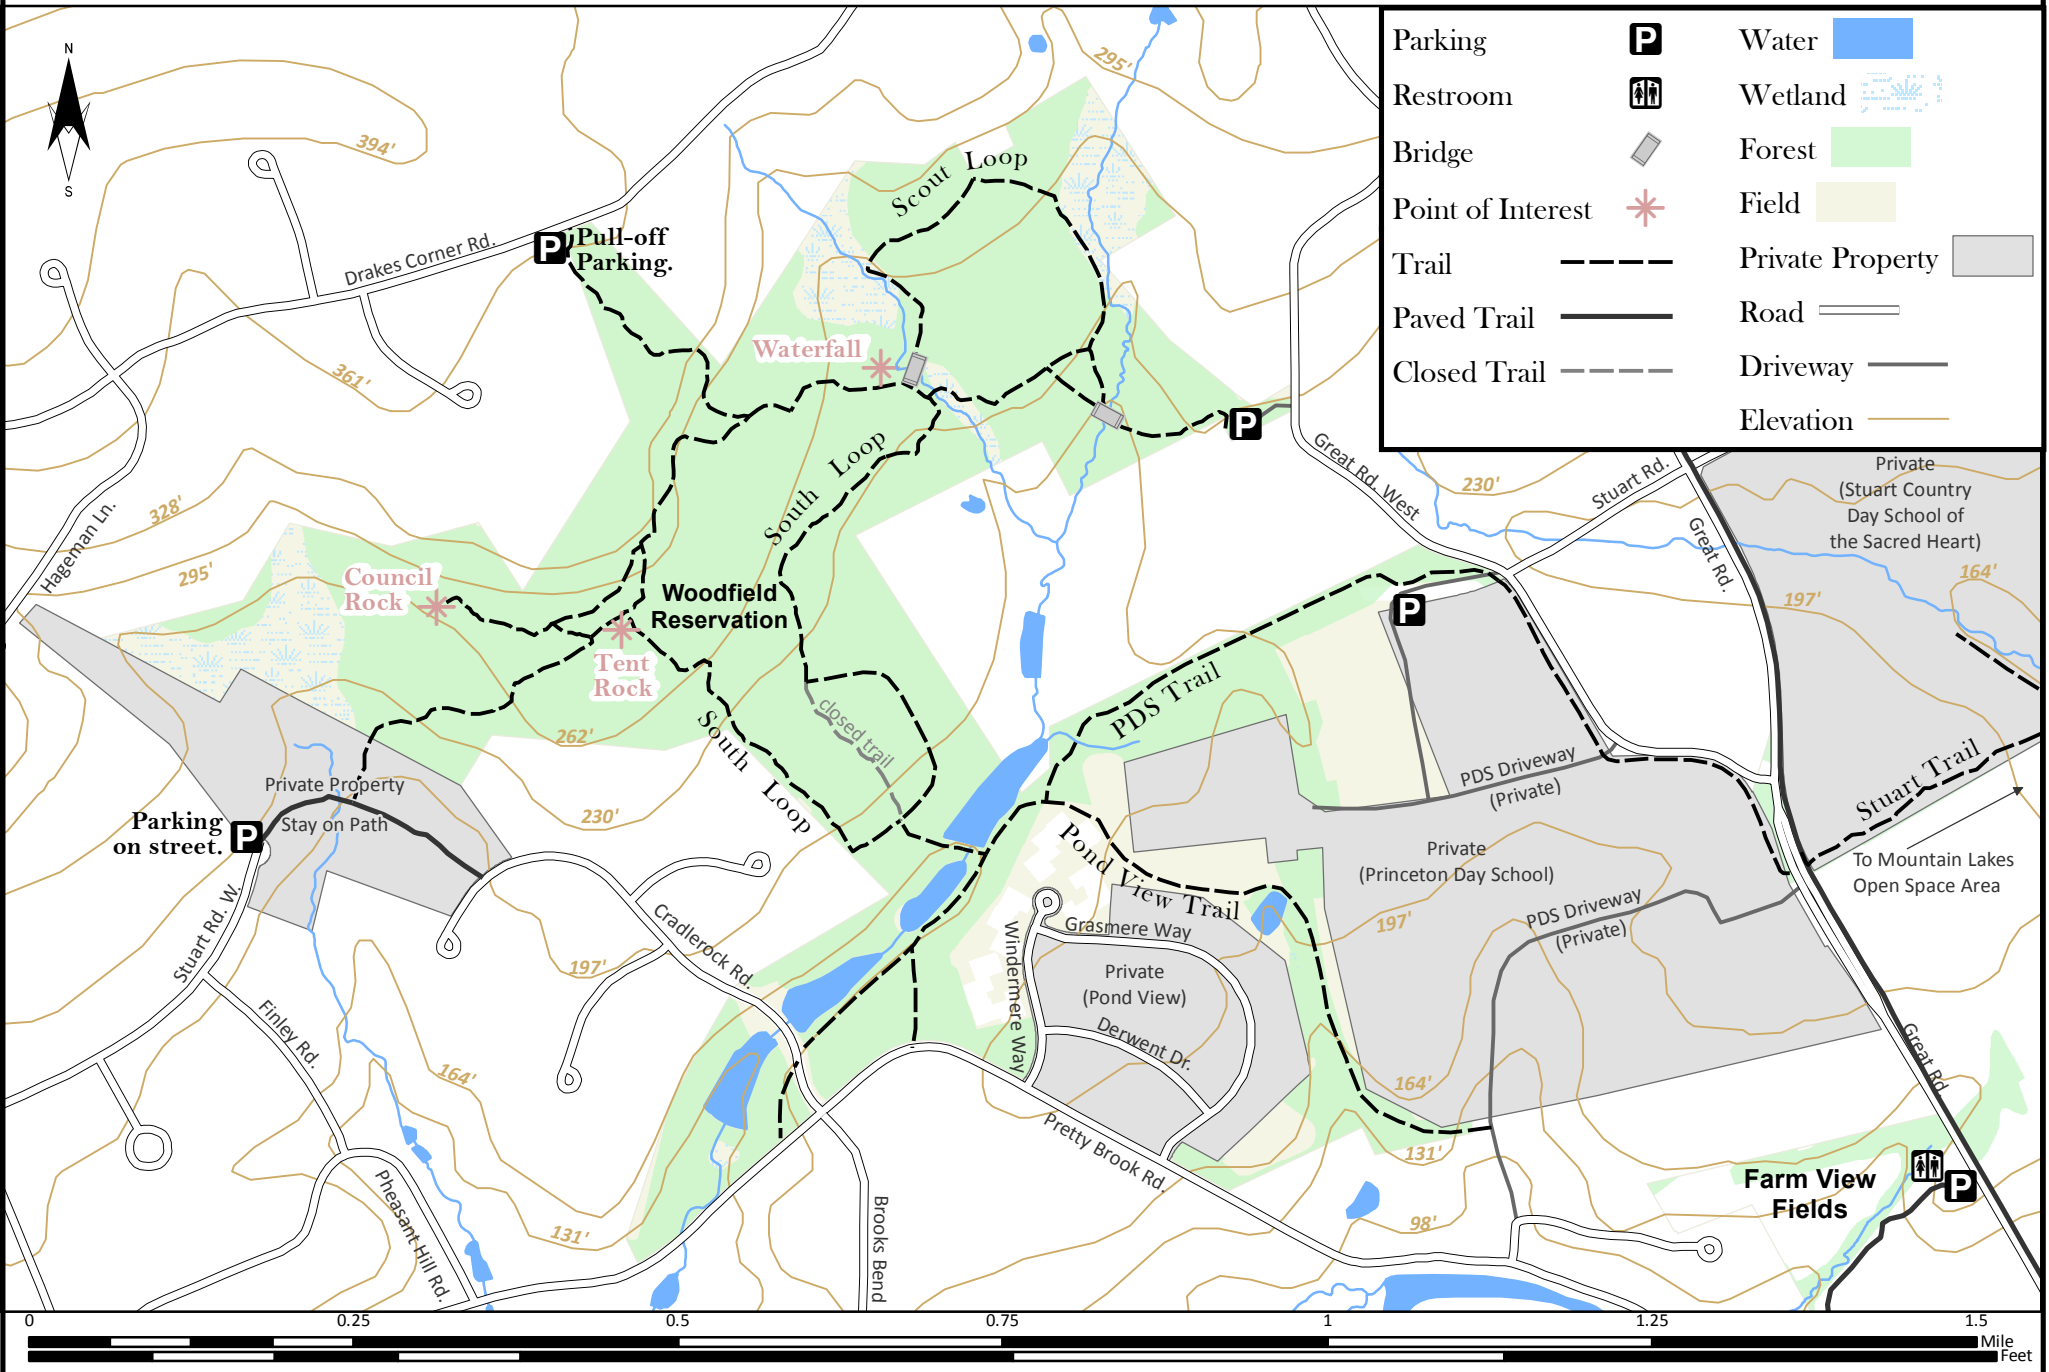

www.njtrails.org

Woodfield Reservation & Princeton Day School / Pond View Princeton

0 0.25 0.5 0.75 1 1.25 1.5 Mile
 2,000 4,000 6,000 8,000 Feet
 (c) NJ Trails Association, 2013. Cartography and trail data by D&R Greenway Land Trust 4/03/13. Other data acquired from NJDEP and NJDOT. This map was developed using New Jersey Department of Environmental Protection Geographic Information System digital data, but this secondary product has not been verified by NJDEP and is not state-authorized.