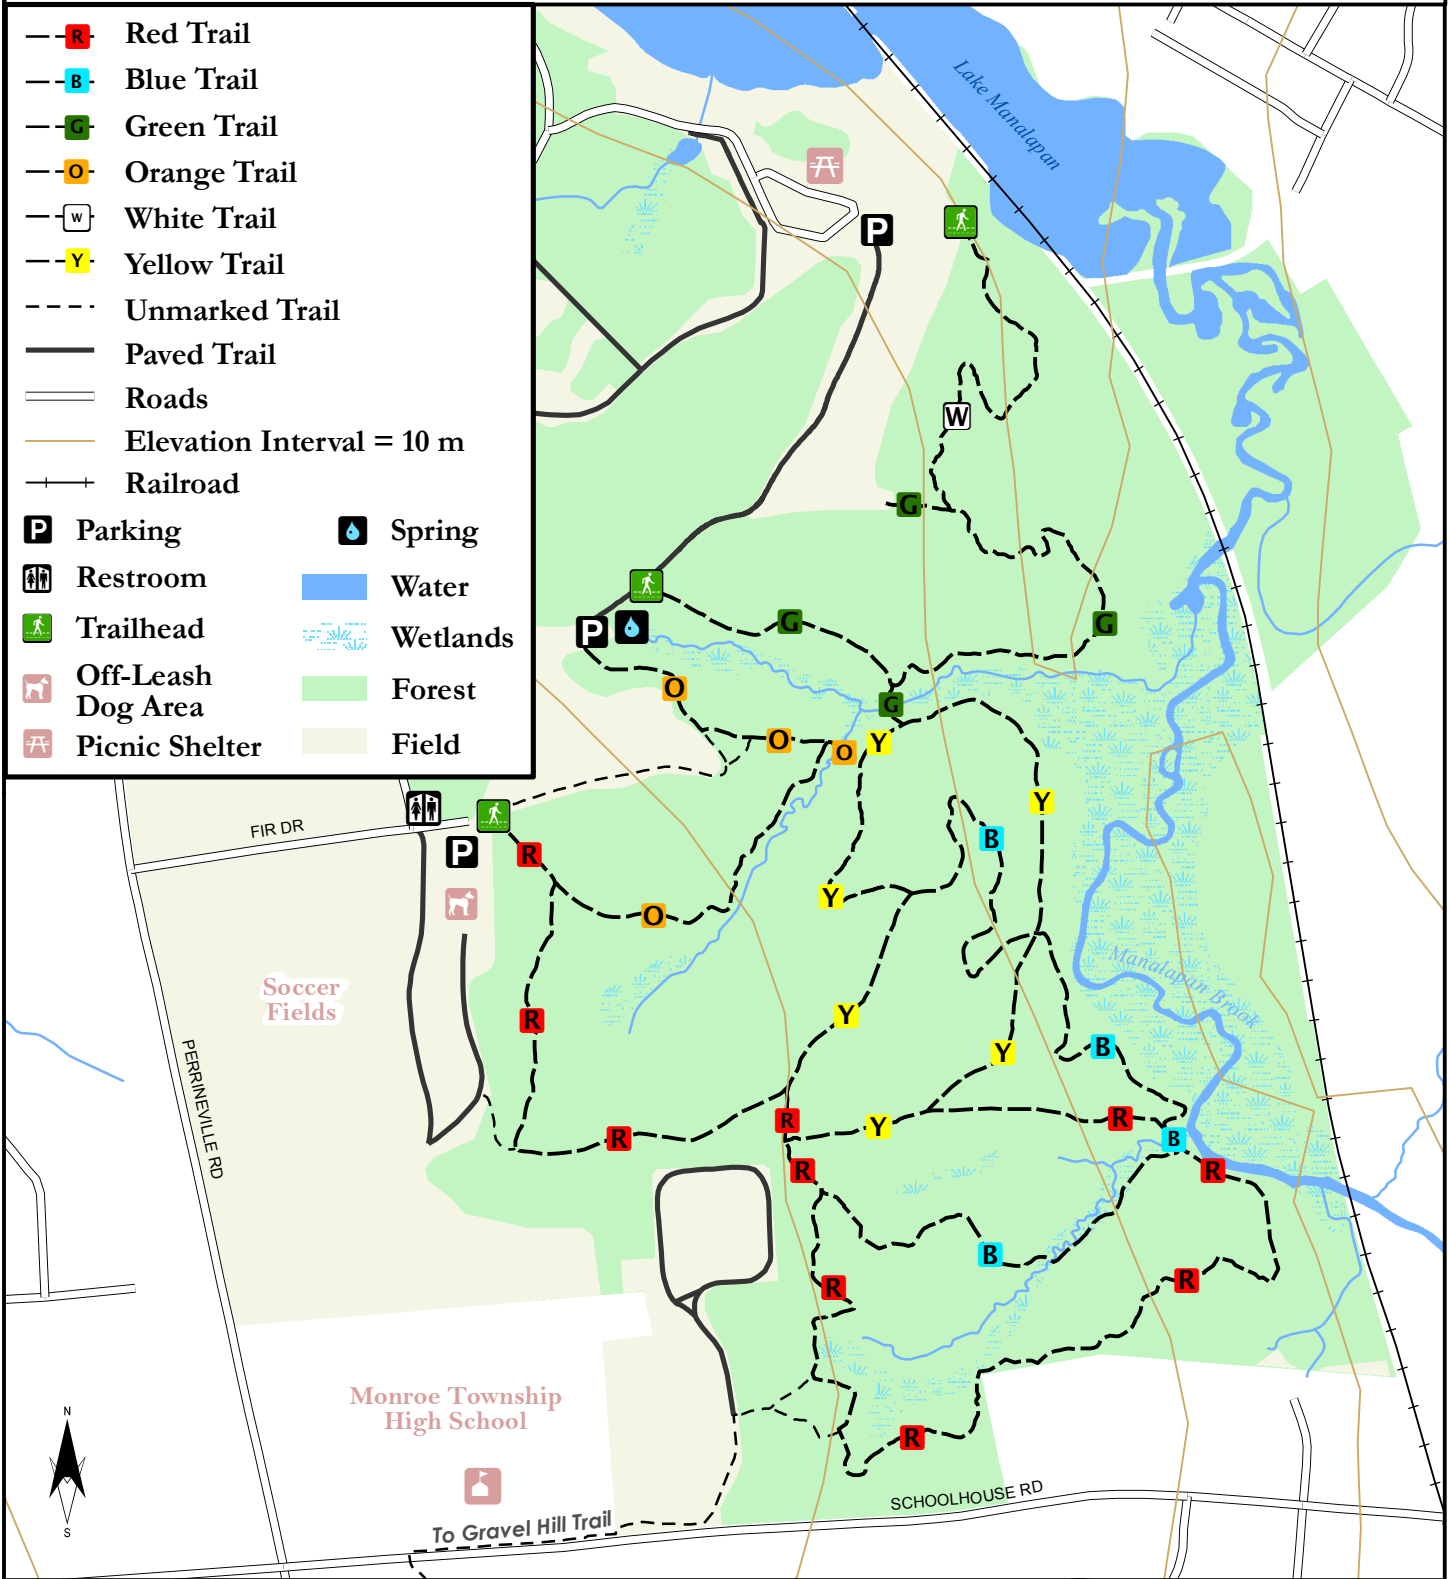

www.njtrails.org

Thompson Park Monroe Township

- **R** — Red Trail
 - **B** — Blue Trail
 - **G** — Green Trail
 - **O** — Orange Trail
 - **W** — White Trail
 - **Y** — Yellow Trail
 - - - Unmarked Trail
 - Paved Trail
 - Roads
 - Elevation Interval = 10 m
 - +— Railroad
- | | |
|--------------------|----------|
| P Parking | Spring |
| Restroom | Water |
| Trailhead | Wetlands |
| Off-Leash Dog Area | Forest |
| Picnic Shelter | Field |

(c) NJ Trails Association, 2014. Cartography and trail data by Middlesex County 8/17/2020. Other data acquired from NJDEP and NJDOT. This map was developed using New Jersey Department of Environmental Protection Geographic Information System digital data, but this secondary product has not been verified by NJDEP and is not state-authorized.