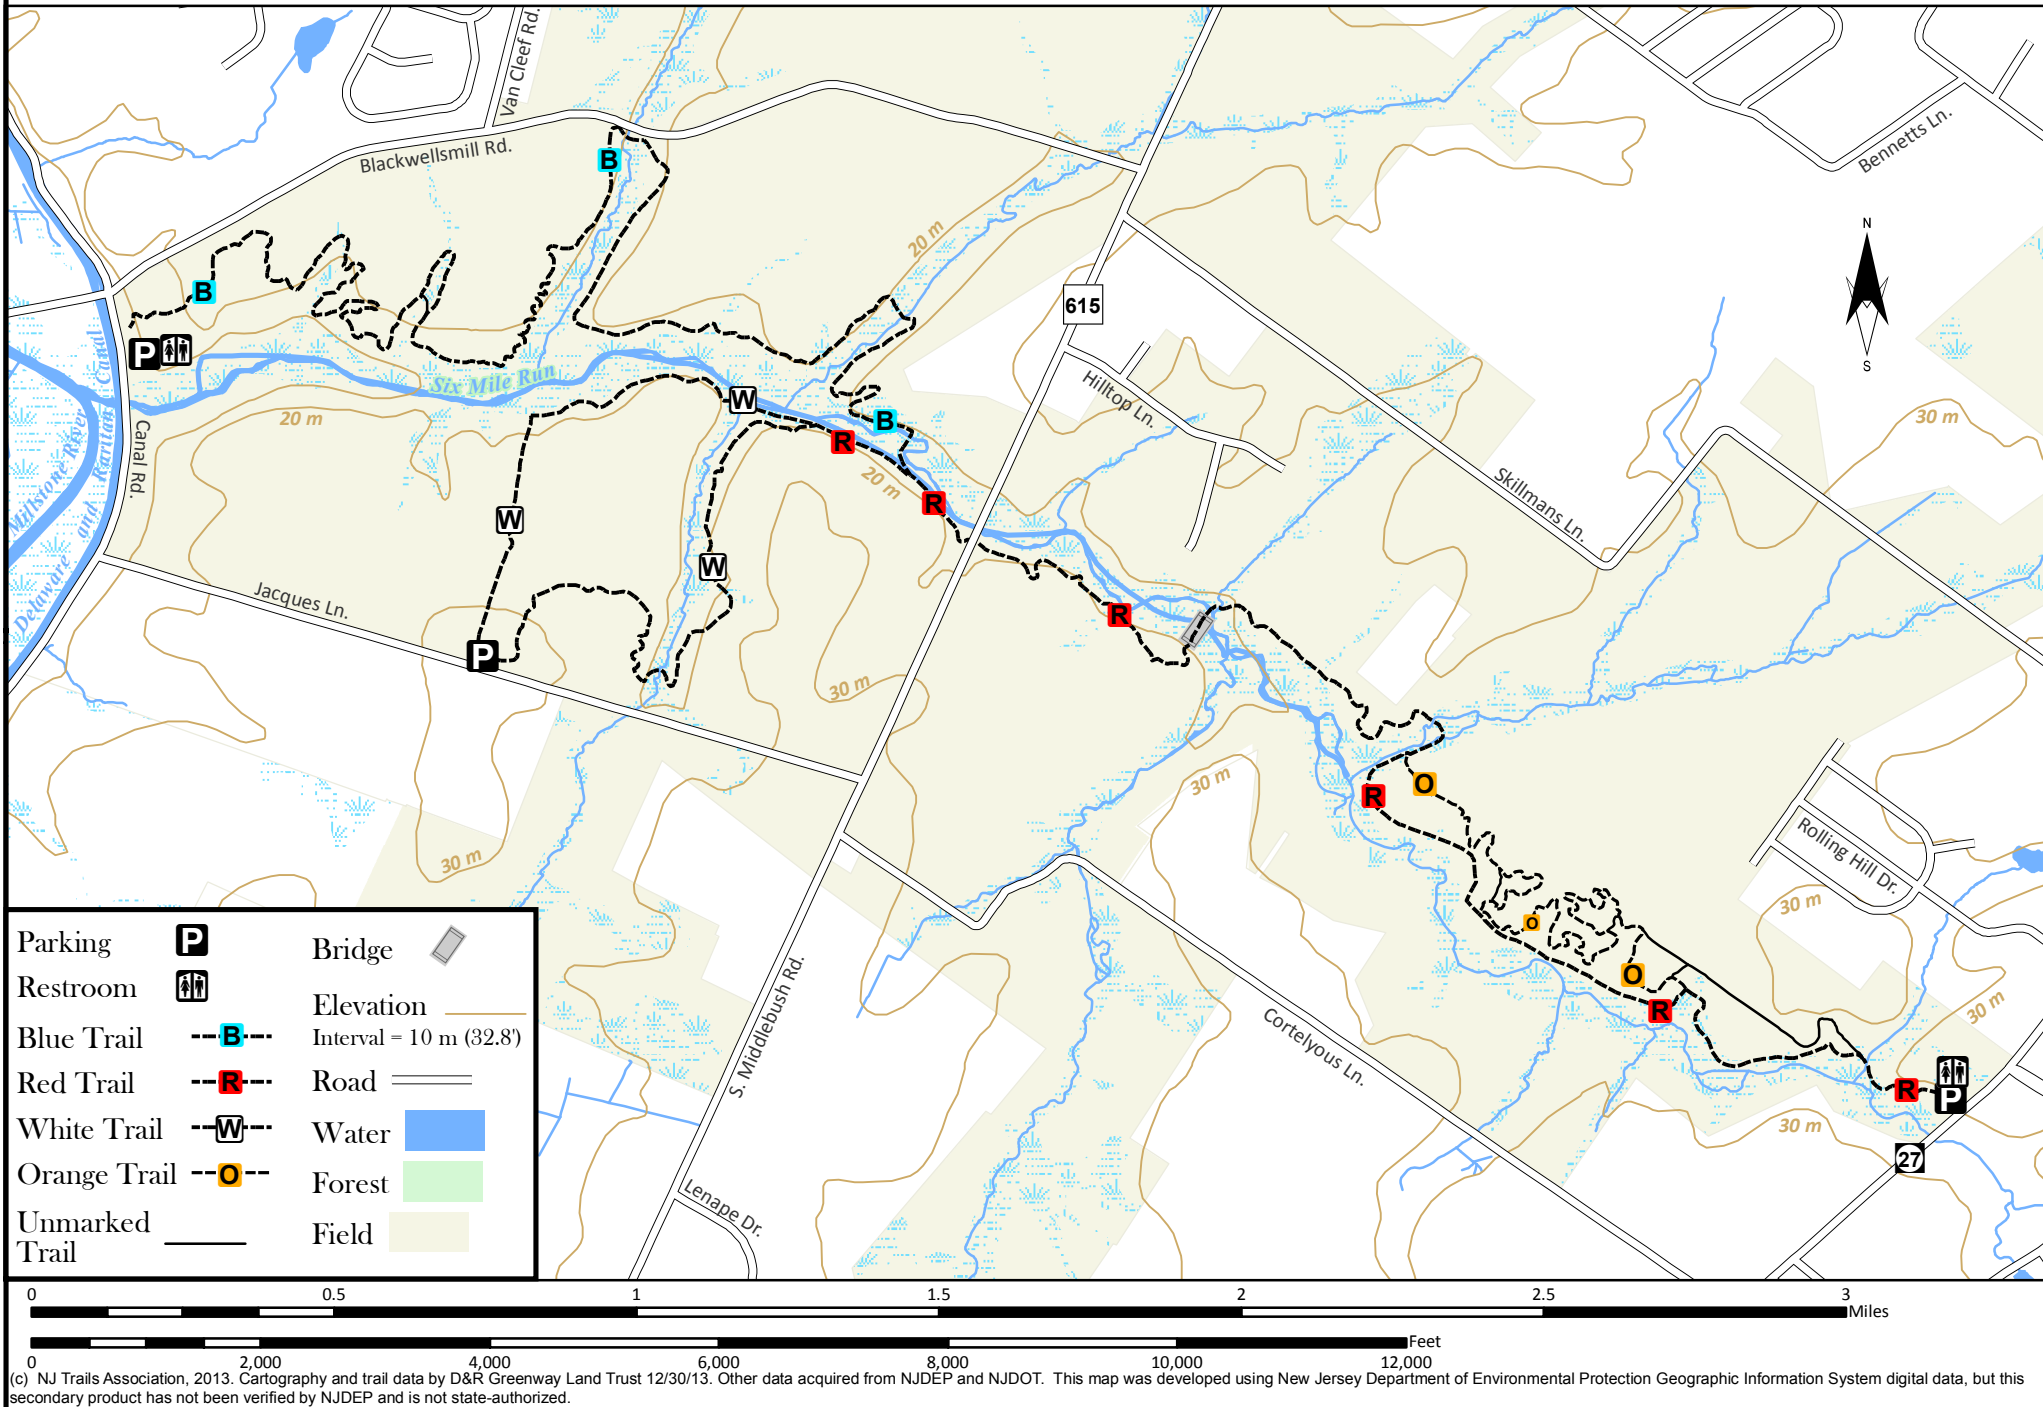

www.njtrails.org

Six Mile Run Reservoir Franklin Township

0 0.5 1 1.5 2 2.5 3 Miles
0 2,000 4,000 6,000 8,000 10,000 12,000 Feet
(c) NJ Trails Association, 2013. Cartography and trail data by D&R Greenway Land Trust 12/30/13. Other data acquired from NJDEP and NJDOT. This map was developed using New Jersey Department of Environmental Protection Geographic Information System digital data, but this secondary product has not been verified by NJDEP and is not state-authorized.