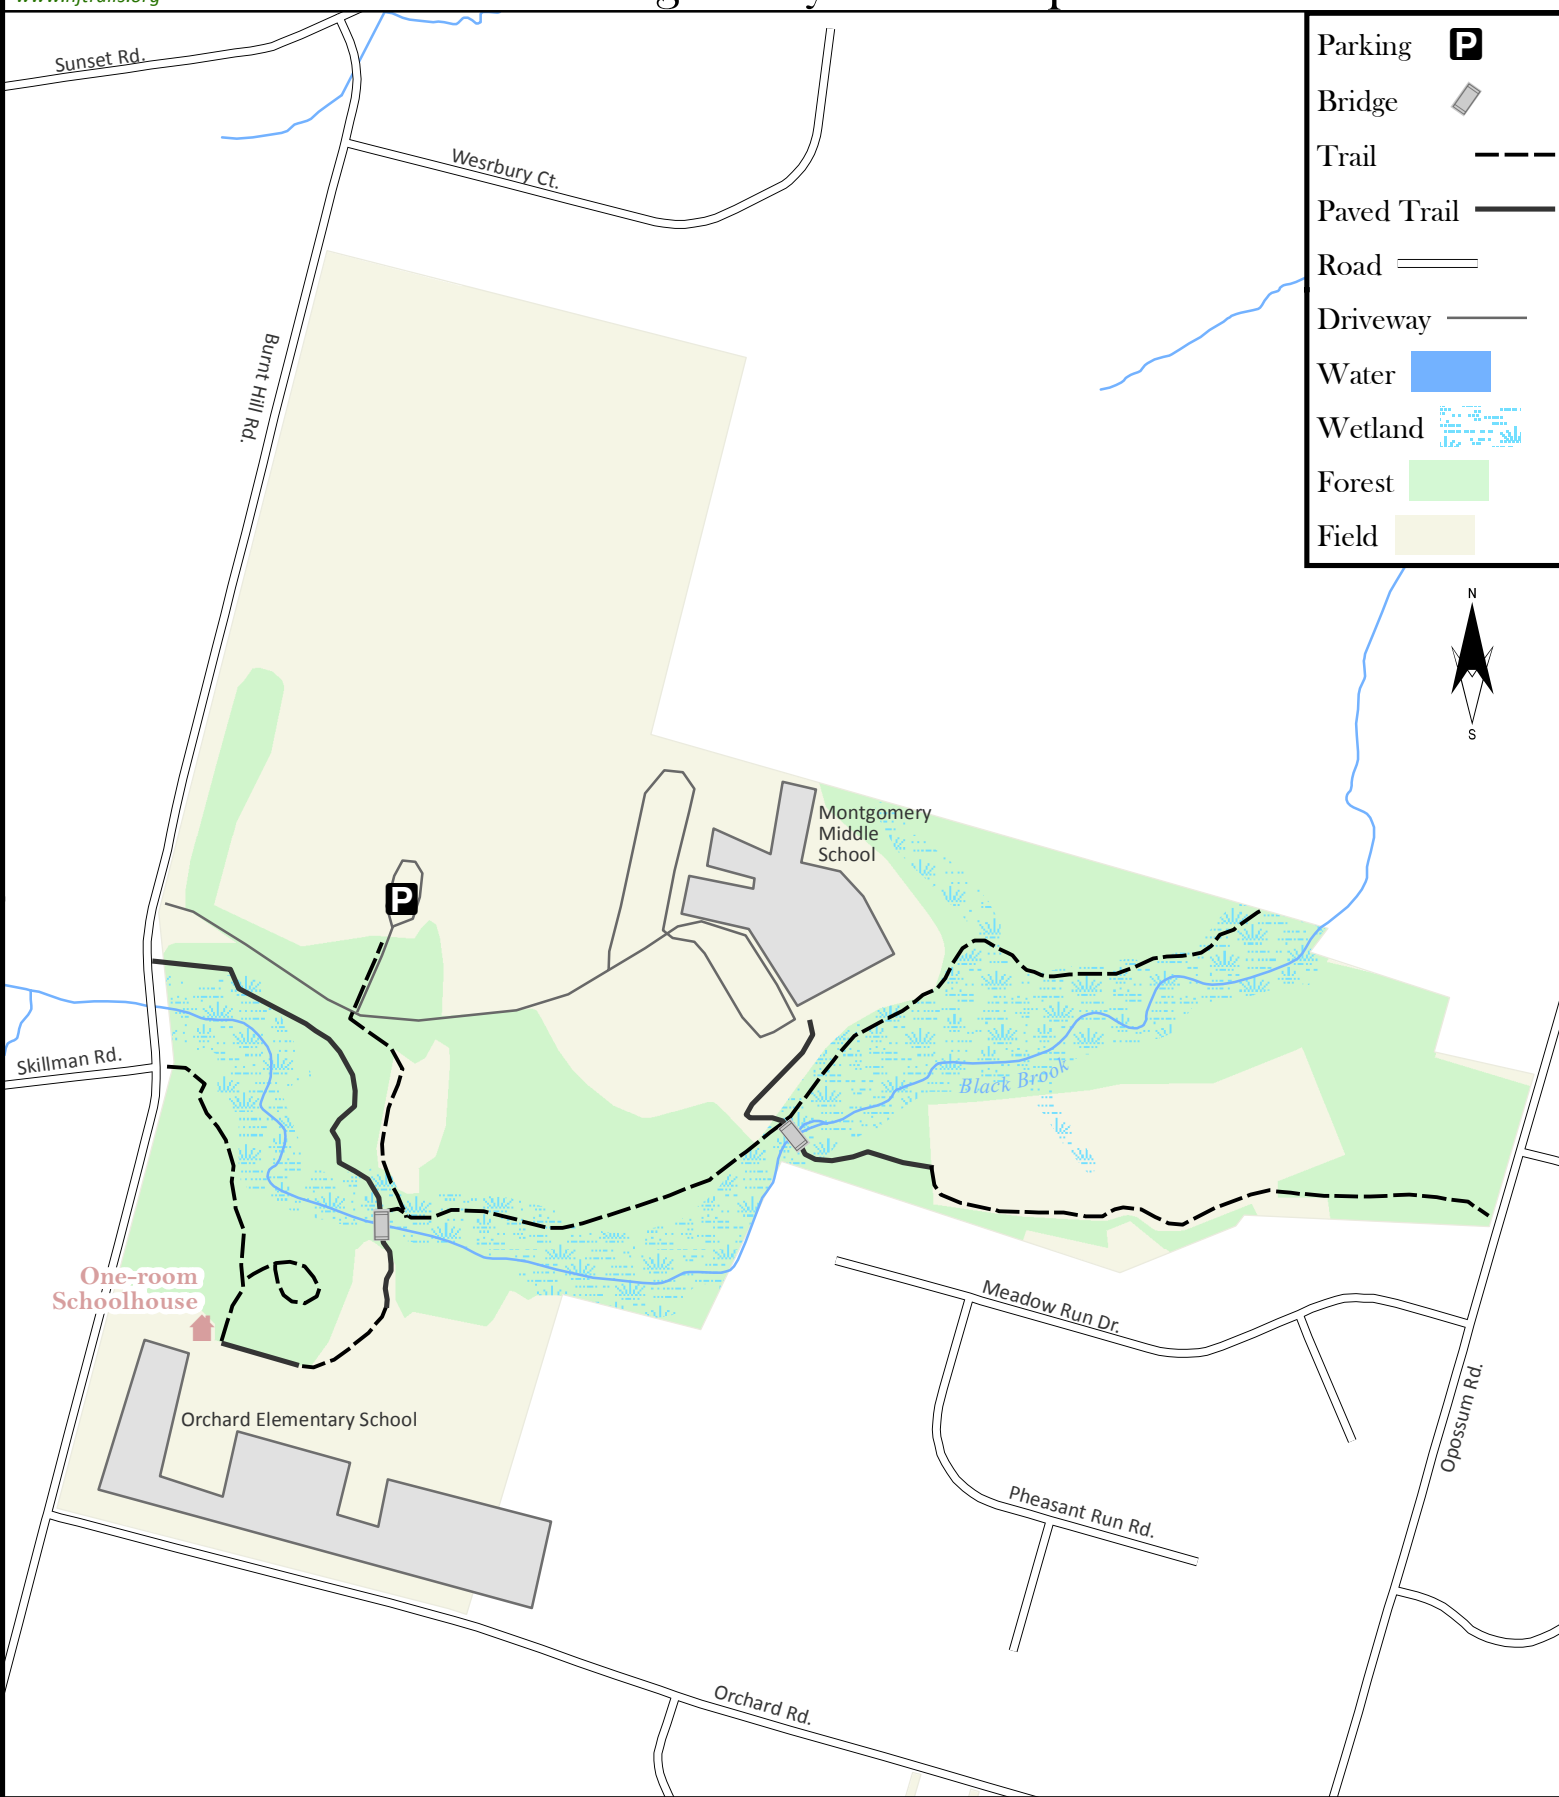

www.njtrails.org

Schoolhouse Trail Montgomery Township

Parking	
Bridge	
Trail	
Paved Trail	
Road	
Driveway	
Water	
Wetland	
Forest	
Field	

One-room Schoolhouse

(c) NJ Trails Association, 2014. Cartography and trail data by D&R Greenway Land Trust 6/3/14. Other data acquired from NJDEP and NJDOT. This map was developed using New Jersey Department of Environmental Protection Geographic Information System digital data, but this secondary product has not been verified by NJDEP and is not state-authorized.