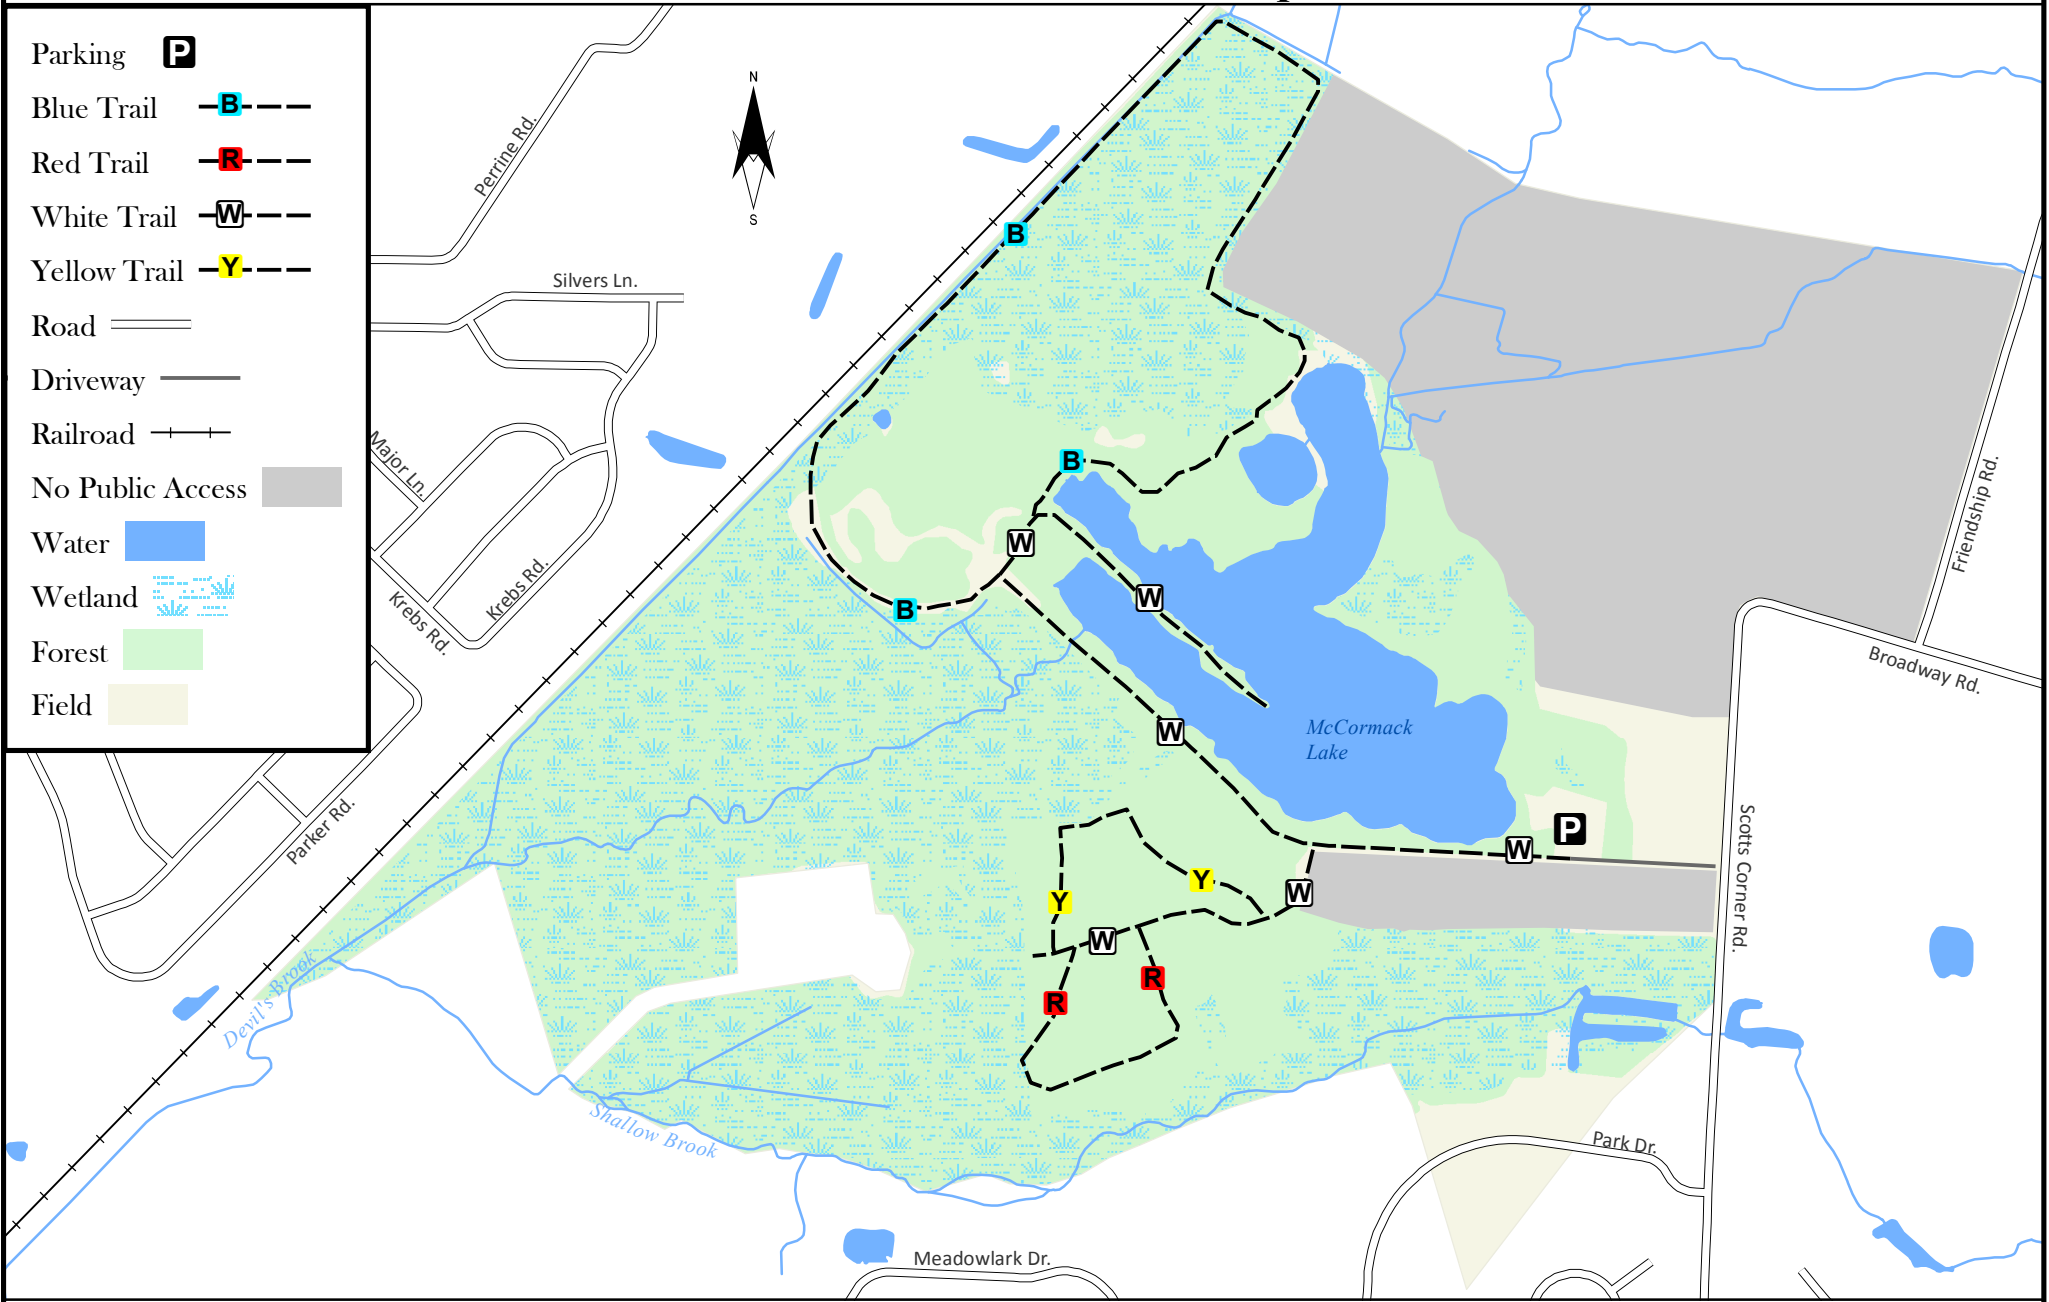

# Plainsboro Preserve Plainsboro Township

- Parking **P**
- Blue Trail **B** - - -
- Red Trail **R** - - -
- White Trail **W** - - -
- Yellow Trail **Y** - - -
- Road = = =
- Driveway — — —
- Railroad + + +
- No Public Access [Grey Box]
- Water [Blue Box]
- Wetland [Blue Pattern Box]
- Forest [Green Box]
- Field [Yellow Box]

(c) NJ Trails Association, 2014. Cartography and trail data by D&R Greenway Land Trust 5/13/14. Other data acquired from NJDEP and NJDOT. This map was developed using New Jersey Department of Environmental Protection Geographic Information System digital data, but this secondary product has not been verified by NJDEP and is not state-authorized.