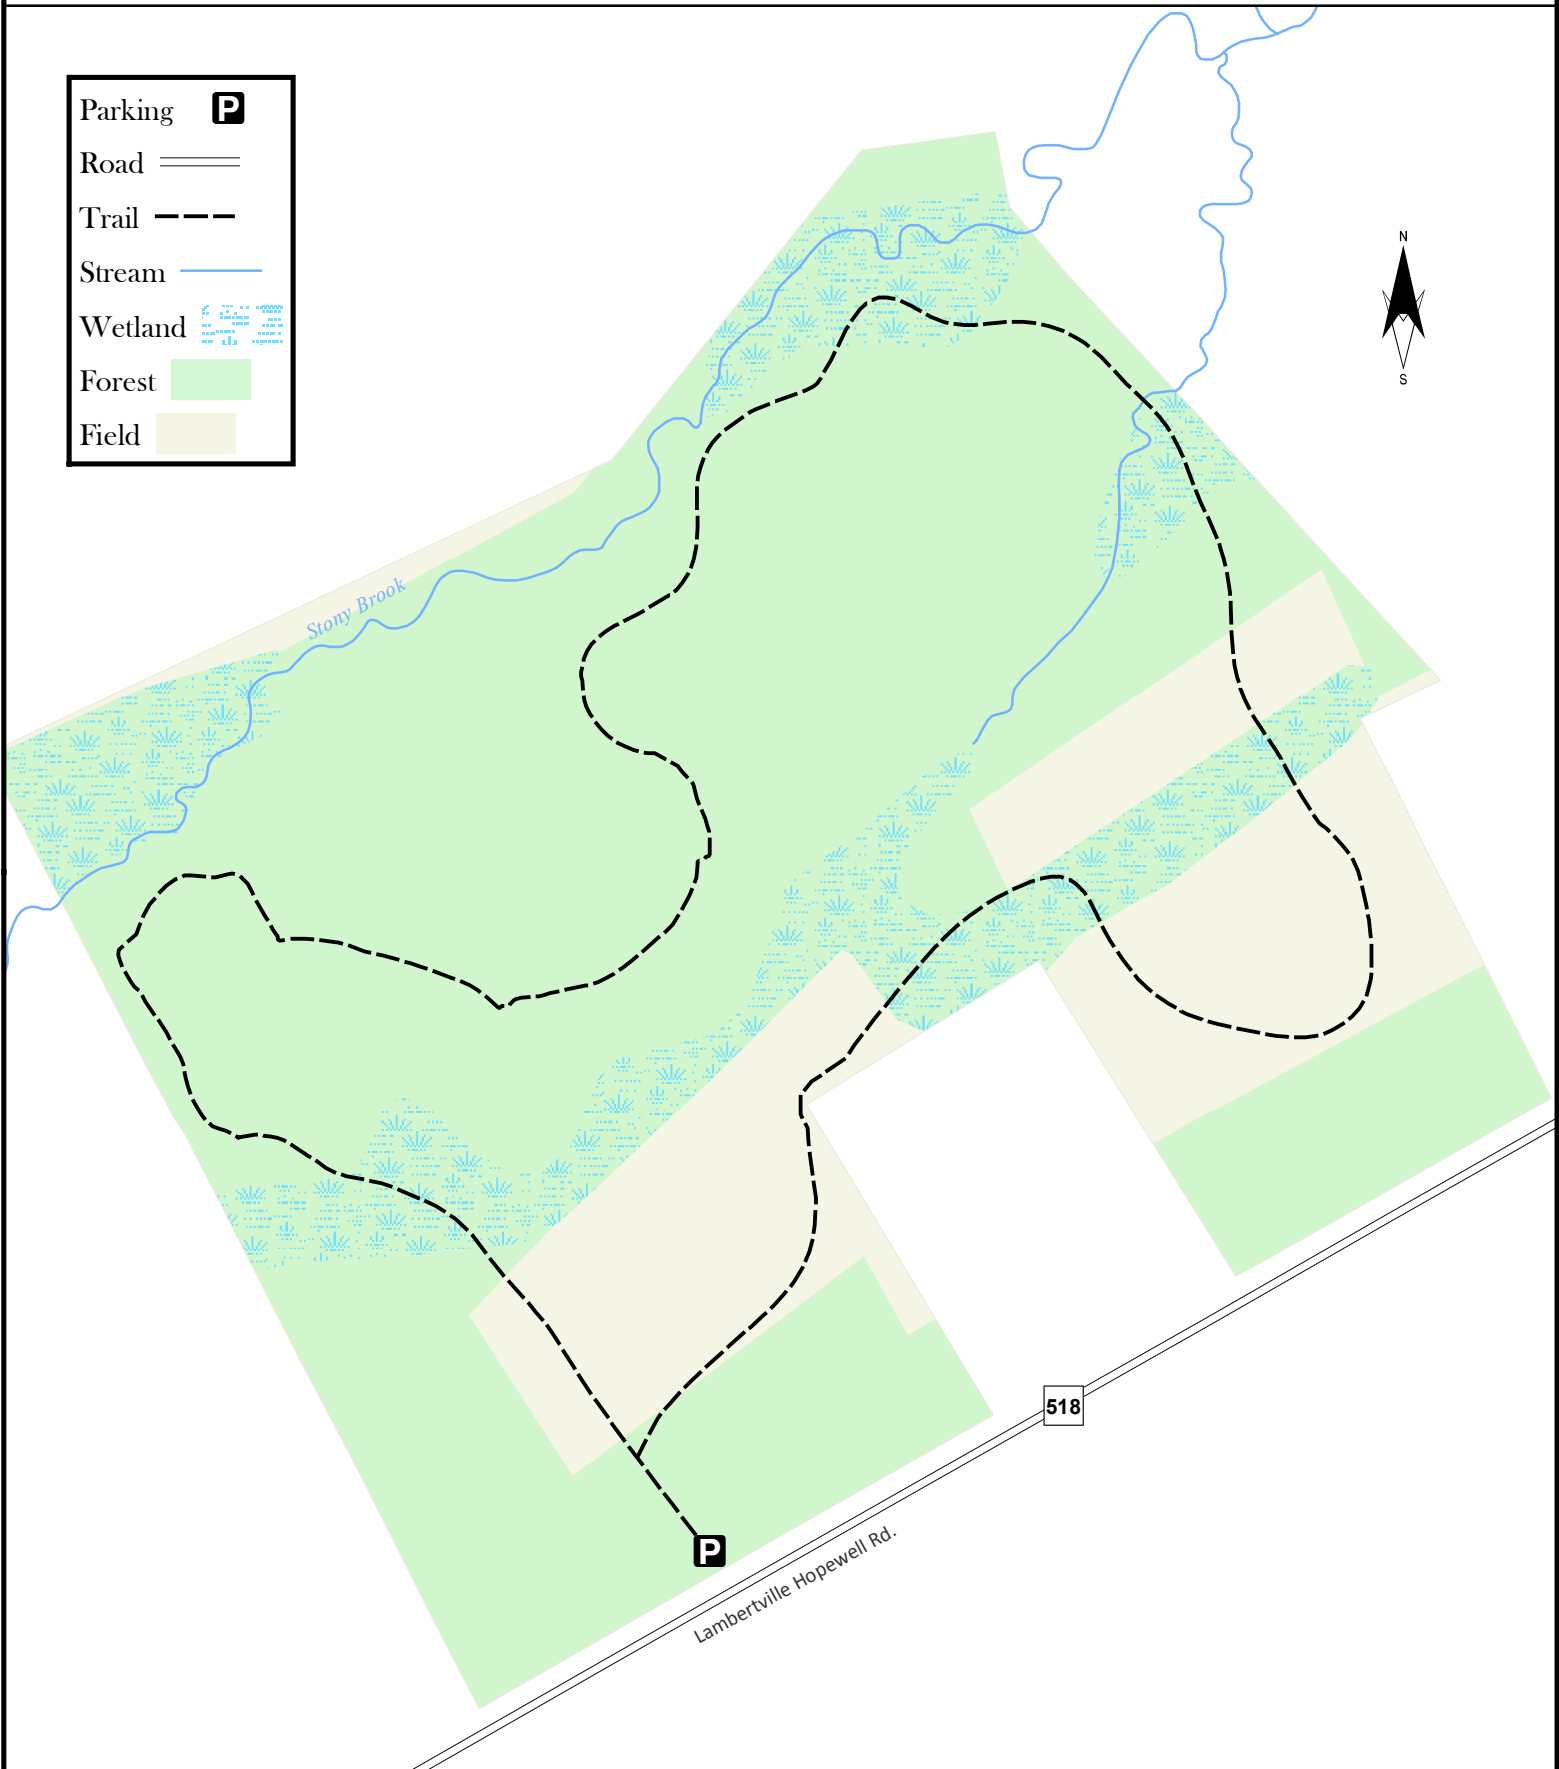

www.njtrails.org

Nayfield Preserve Hopewell Township

Parking	P
Road	====
Trail	----
Stream	~~~~
Wetland	
Forest	
Field	

(c) NJ Trails Association, 2014. Cartography and trail data by D&R Greenway Land Trust 4/29/14. Other data acquired from NJDEP and NJDOT. This map was developed using New Jersey Department of Environmental Protection Geographic Information System digital data, but this secondary product has not been verified by NJDEP and is not state-authorized.