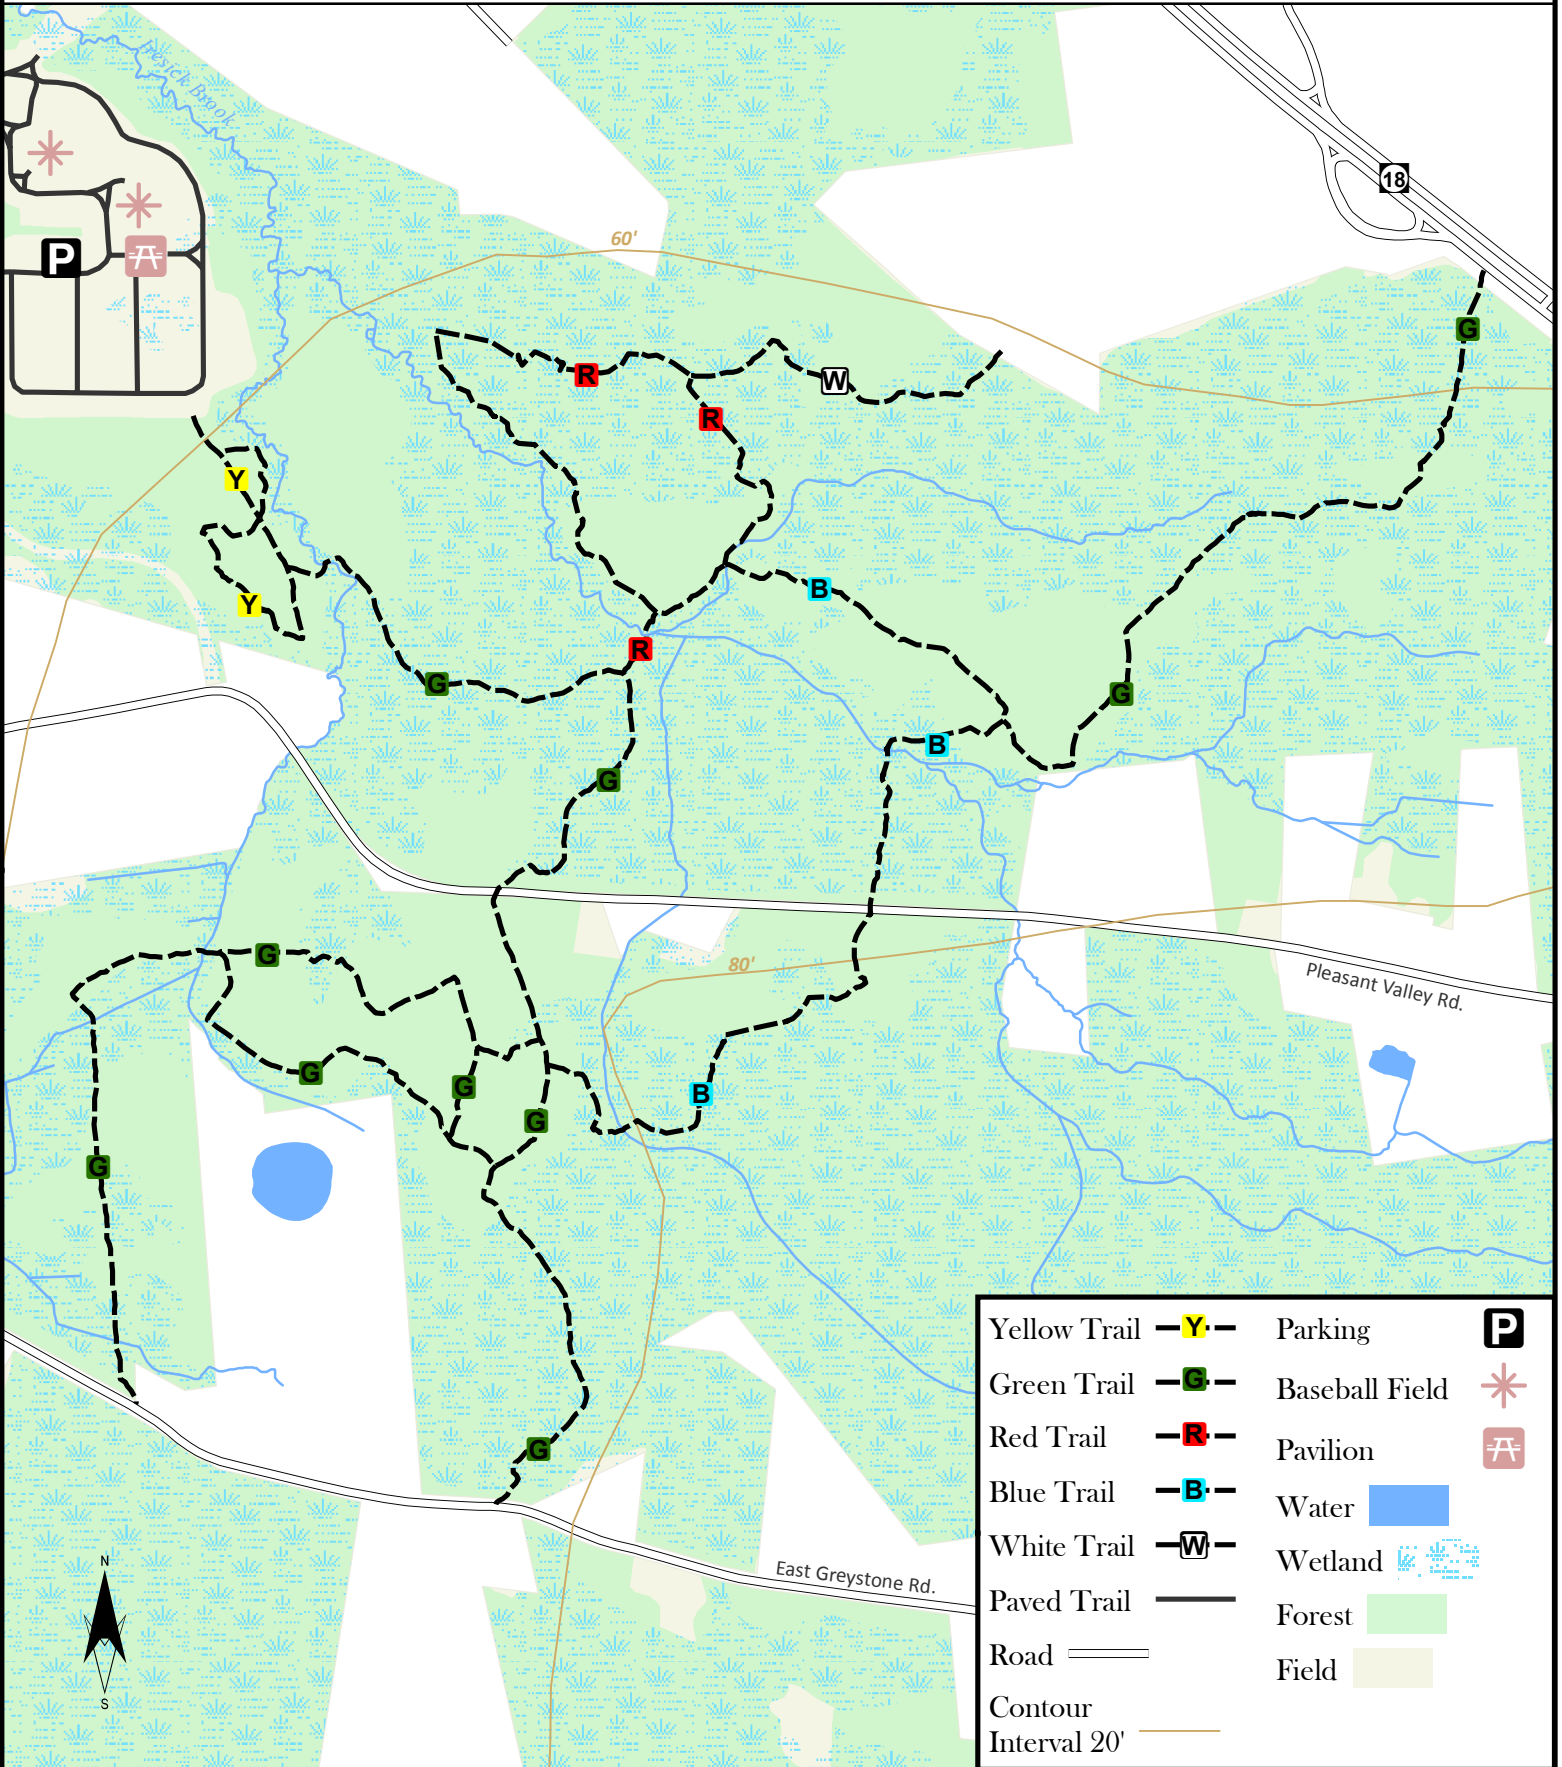

www.njtrails.org

John A. Phillips Preserve Old Bridge Township

Yellow Trail		Parking	
Green Trail		Baseball Field	
Red Trail		Pavilion	
Blue Trail		Water	
White Trail		Wetland	
Paved Trail		Forest	
Road		Field	
Contour			
Interval 20'			

(c) NJ Trails Association, 2014. Cartography and trail data by D&R Greenway Land Trust 5/20/14. Other data acquired from NJDEP and NJDOT. This map was developed using New Jersey Department of Environmental Protection Geographic Information System digital data, but this secondary product has not been verified by NJDEP and is not state-authorized.