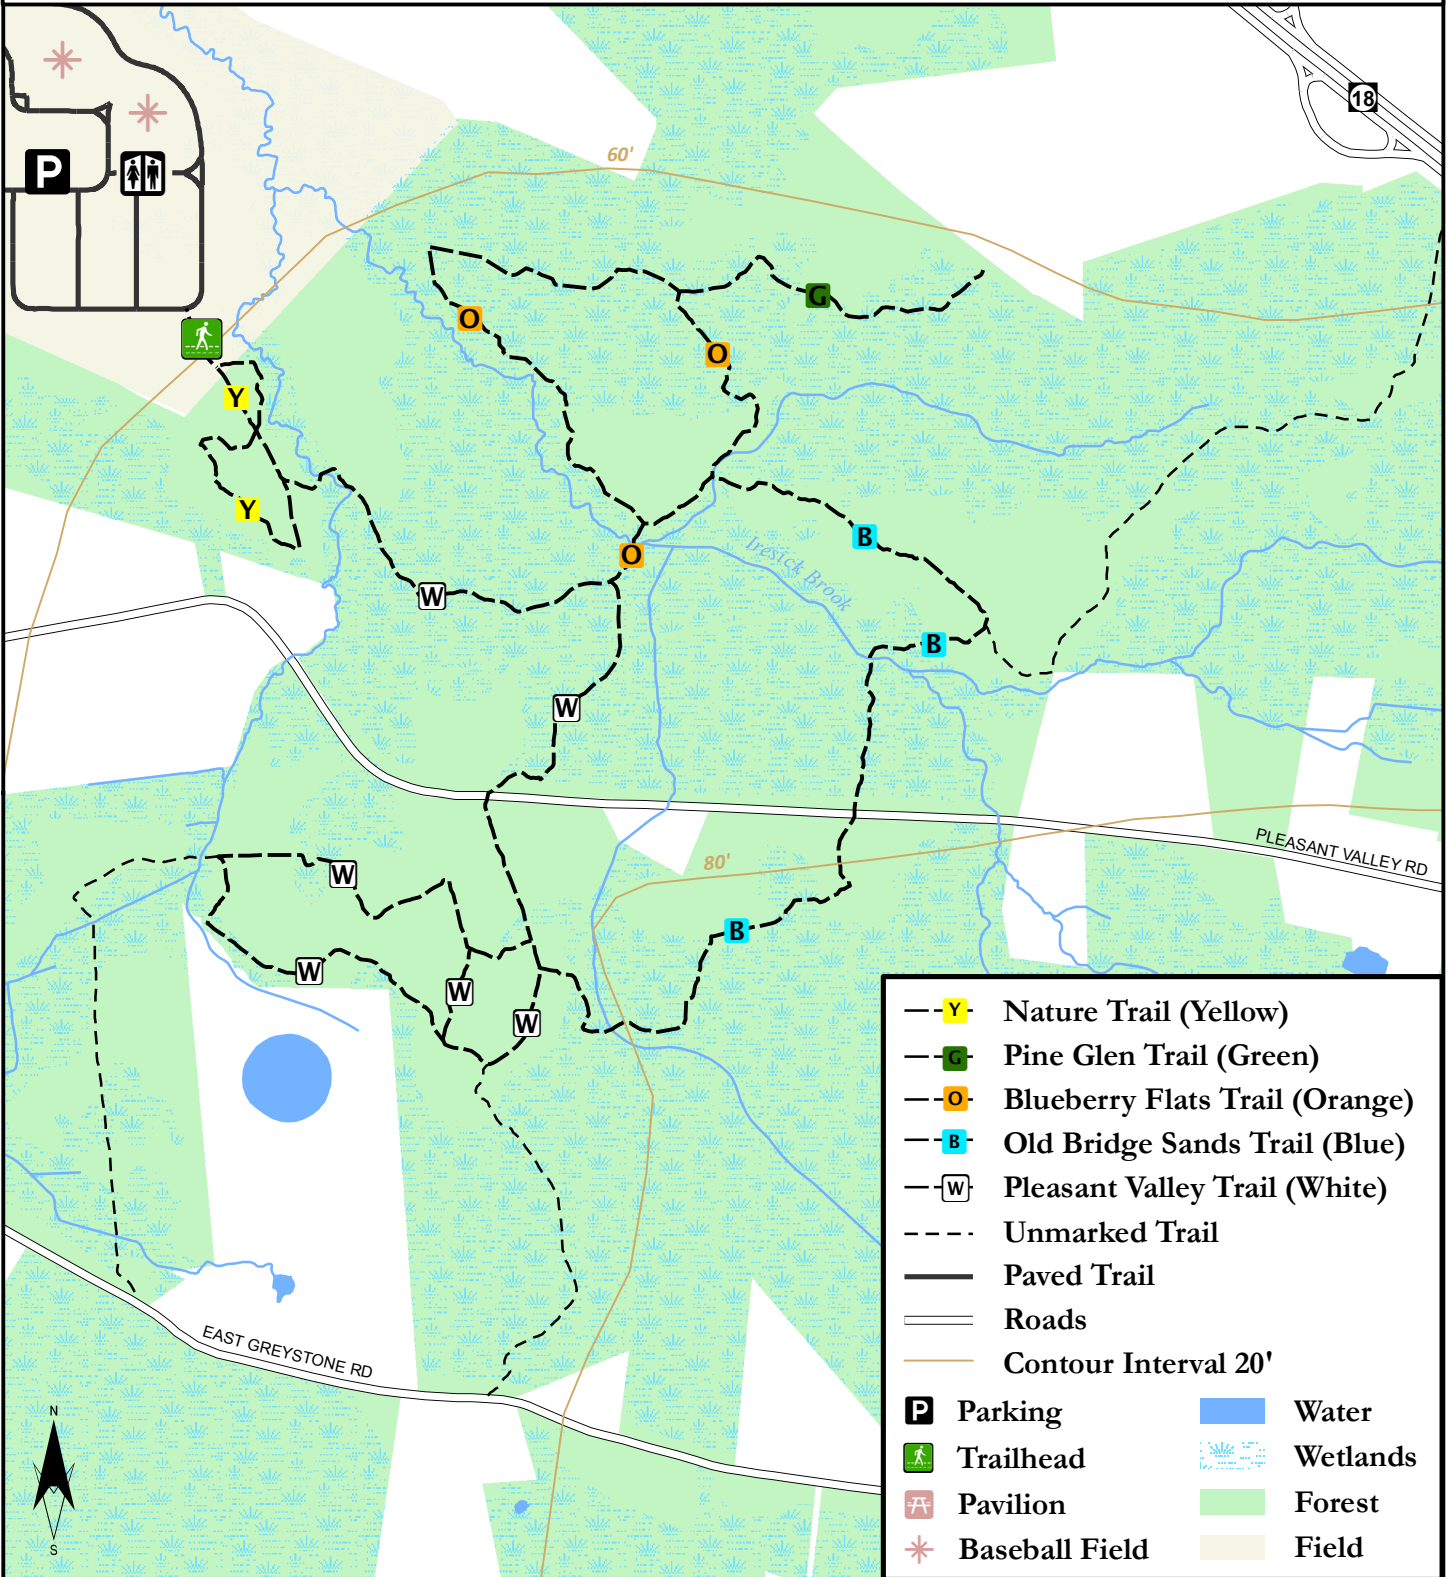

www.njtrails.org

John A. Phillips Preserve Old Bridge Township

(c) NJ Trails Association, 2014. Cartography and trail data by Middlesex County 8/17/2020. Other data acquired from NJDEP and NJDOT. This map was developed using New Jersey Department of Environmental Protection Geographic Information System digital data, but this secondary product has not been verified by NJDEP and is not state-authorized.