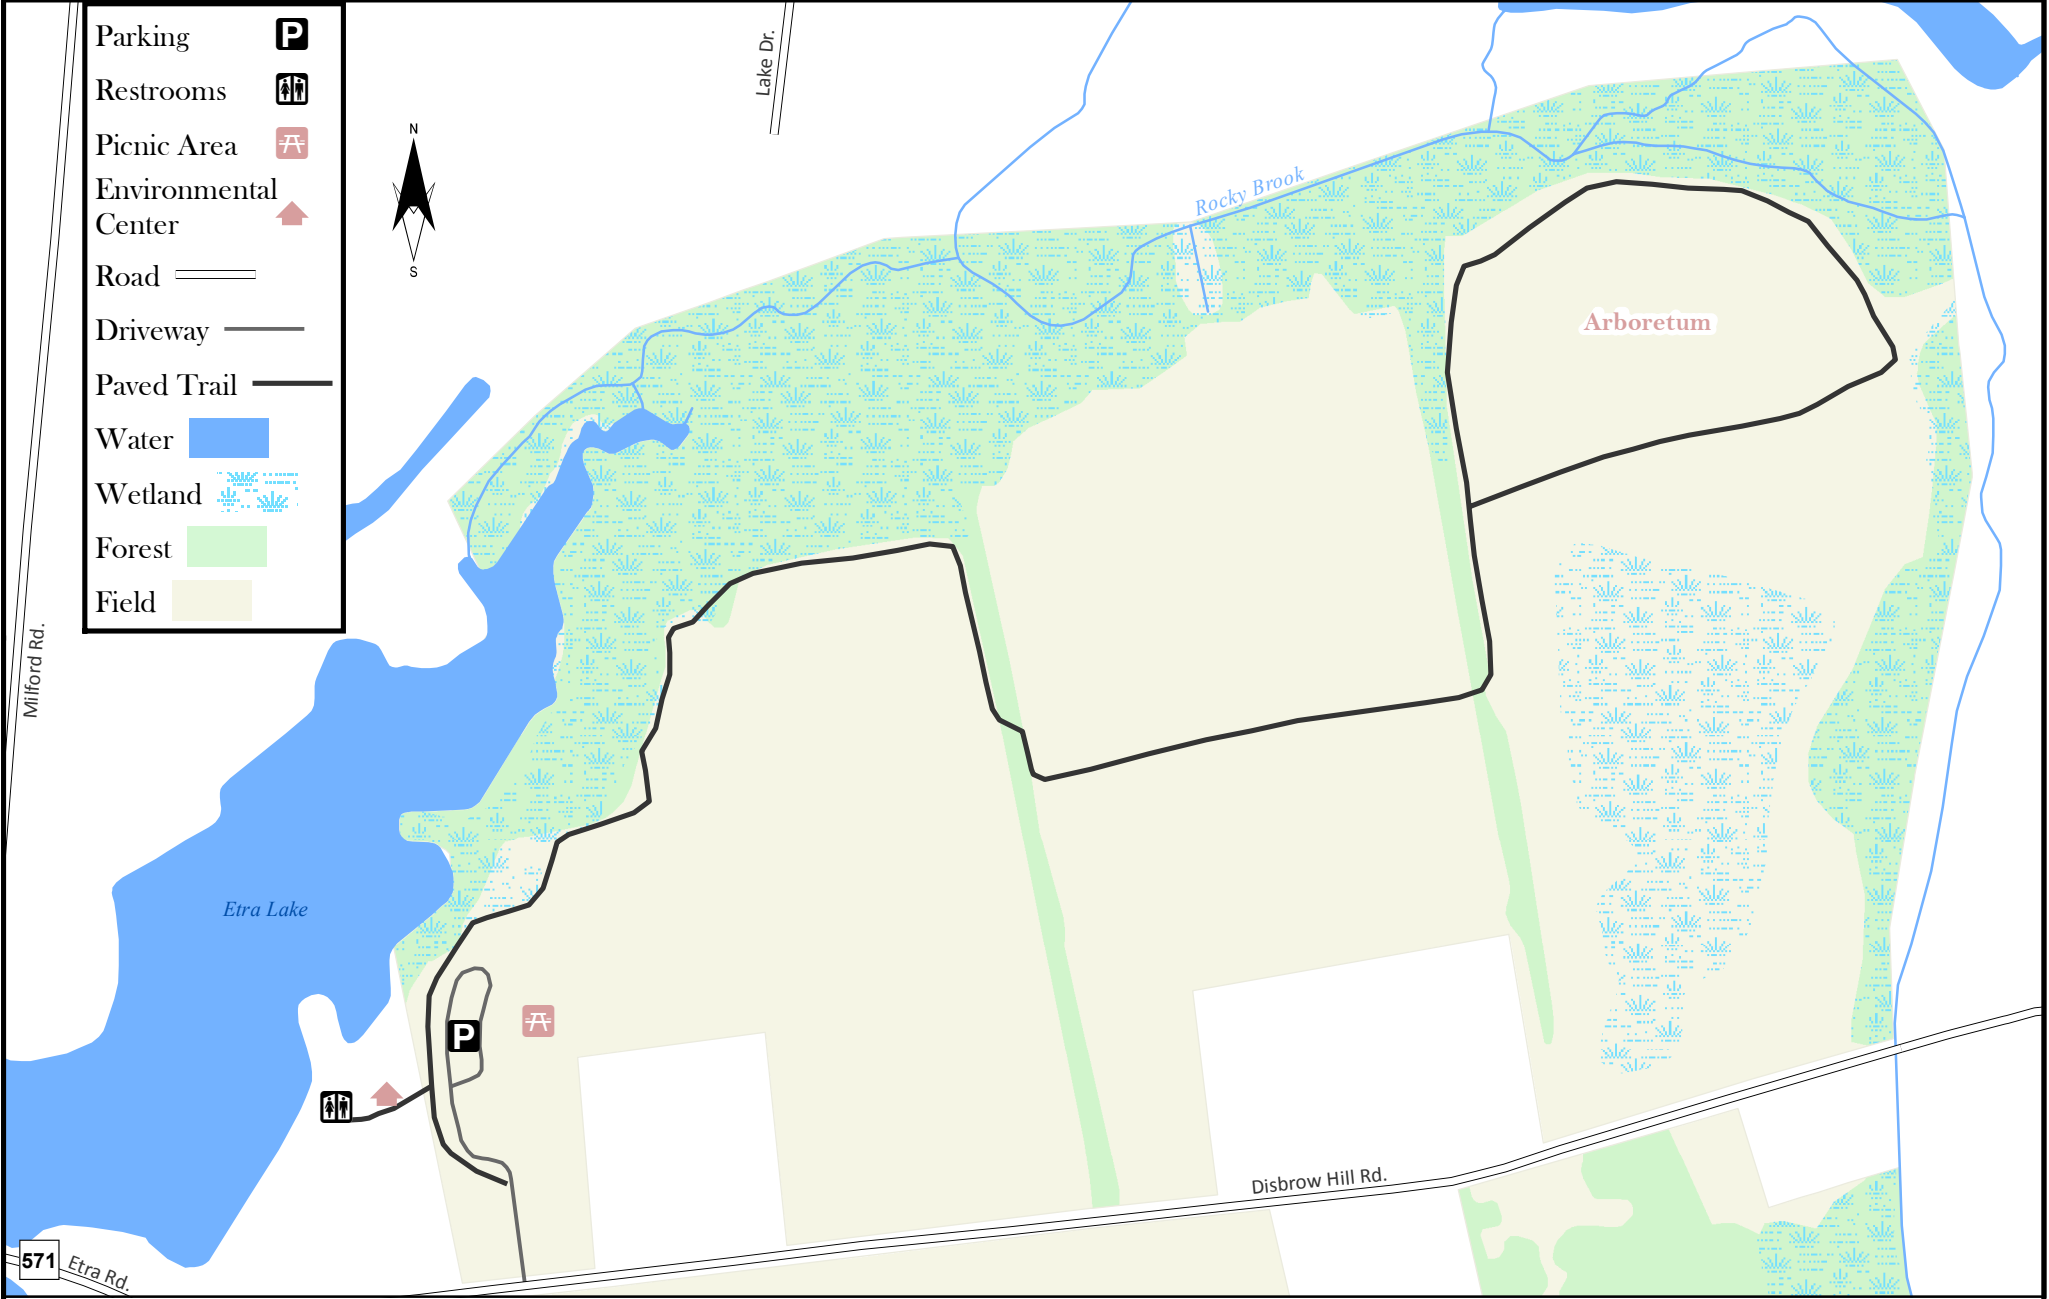

# Etra Lake Park East Windsor Township

- Parking 
- Restrooms 
- Picnic Area 
- Environmental Center 
- Road 
- Driveway 
- Paved Trail 
- Water 
- Wetland 
- Forest 
- Field 

(c) NJ Trails Association, 2014. Cartography and trail data by D&R Greenway Land Trust 4/29/14. Other data acquired from NJDEP and NJDOT. This map was developed using New Jersey Department of Environmental Protection Geographic Information System digital data, but this secondary product has not been verified by NJDEP and is not state-authorized.