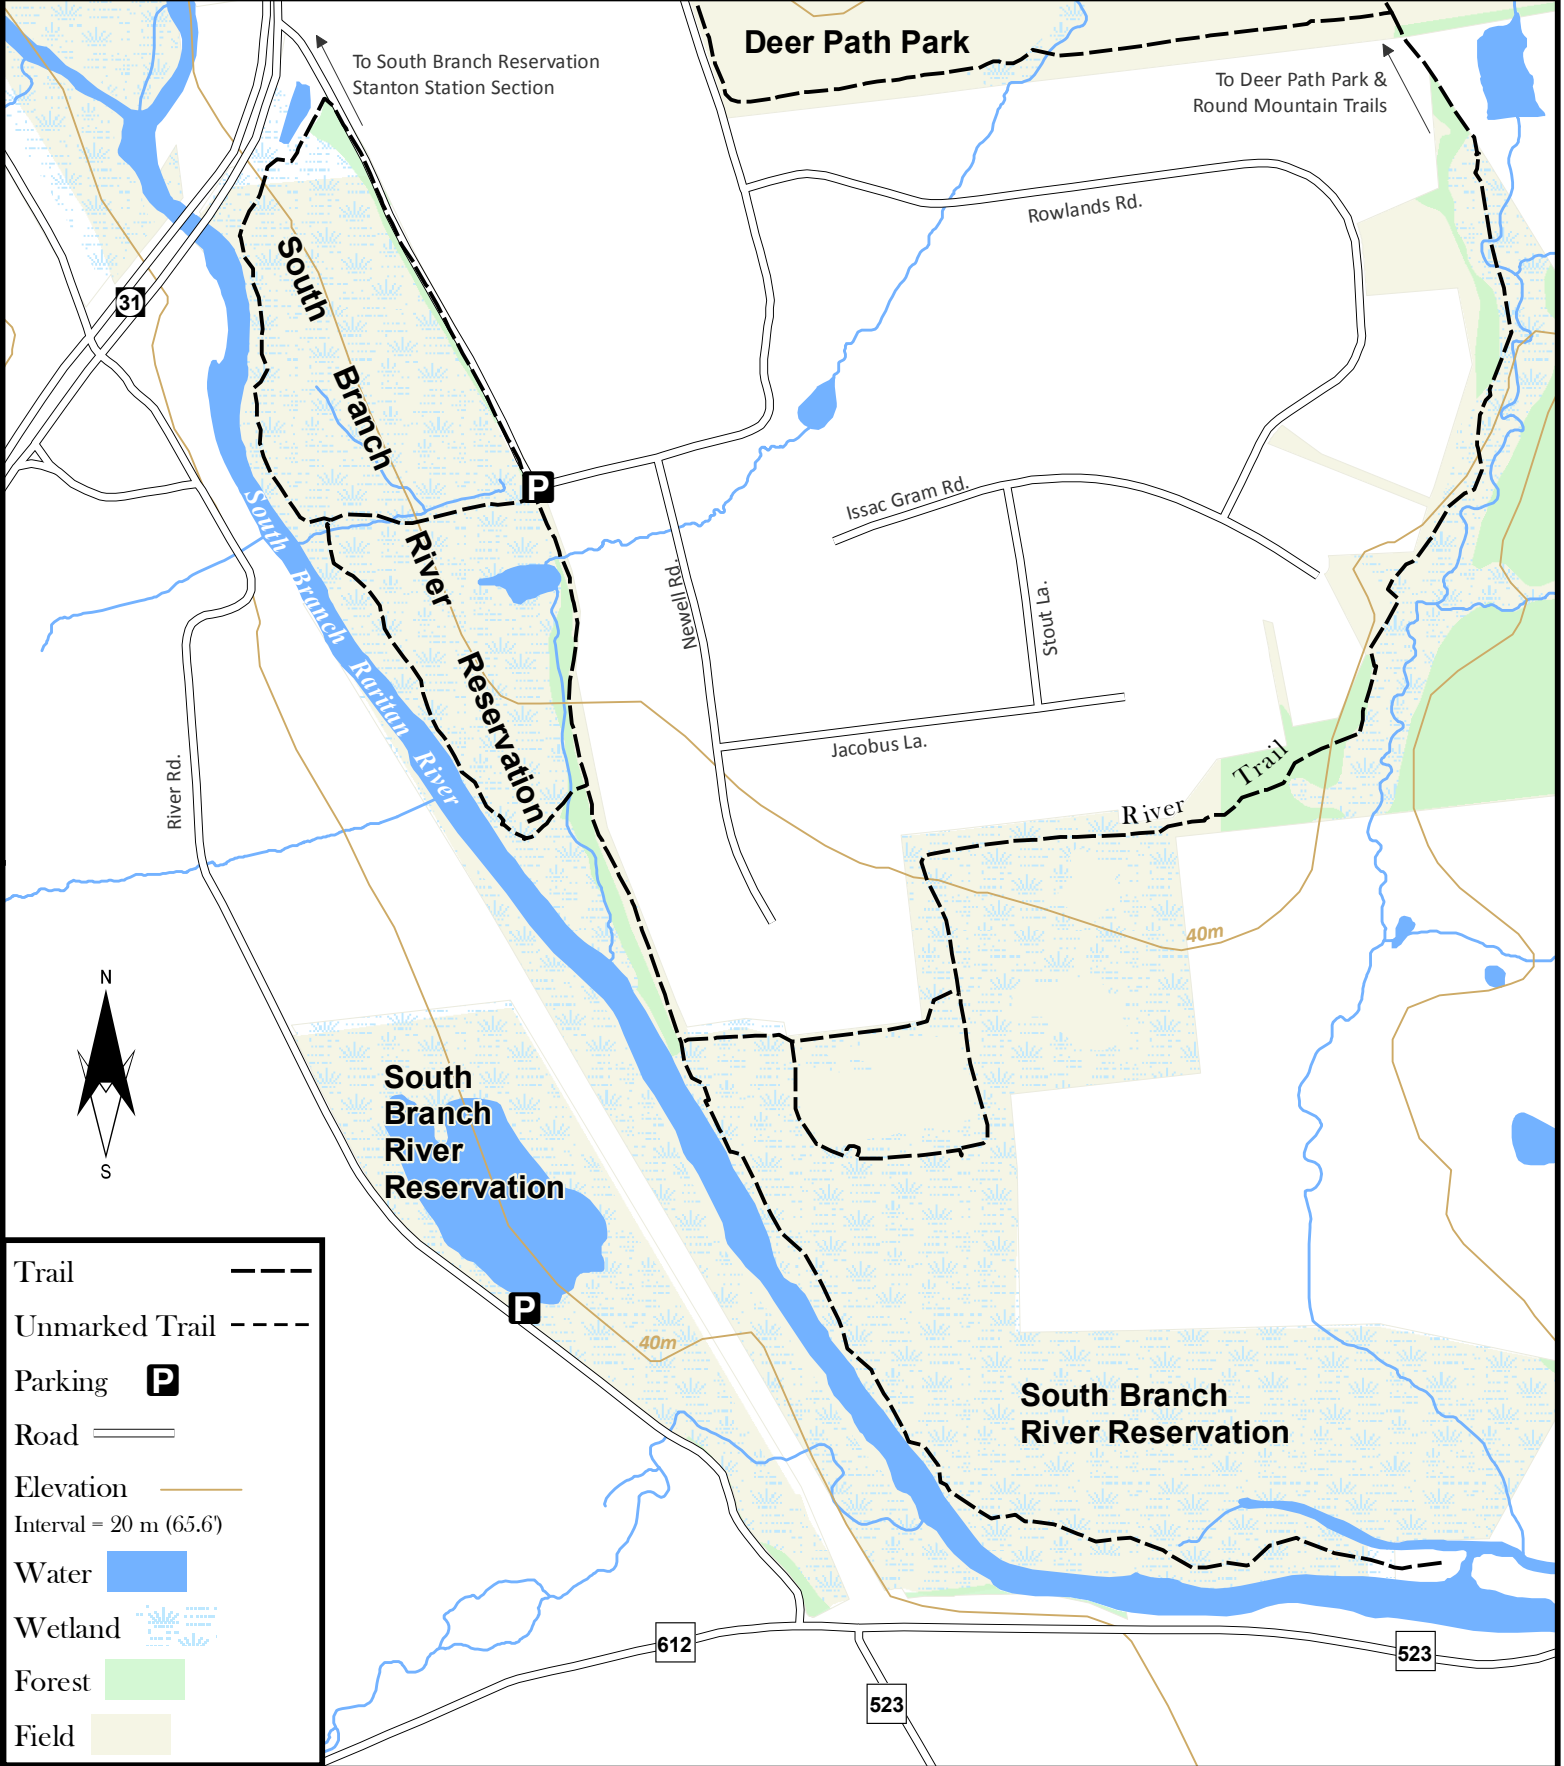

# South Branch Reservation Wings Section Readington Township

Trail	---
Unmarked Trail	.....
Parking	<b>P</b>
Road	—
Elevation	—
Interval = 20 m (65.6')	
Water	<span style="color: blue;">■</span>
Wetland	<span style="color: lightblue;">■</span>
Forest	<span style="color: lightgreen;">■</span>
Field	<span style="color: lightyellow;">■</span>