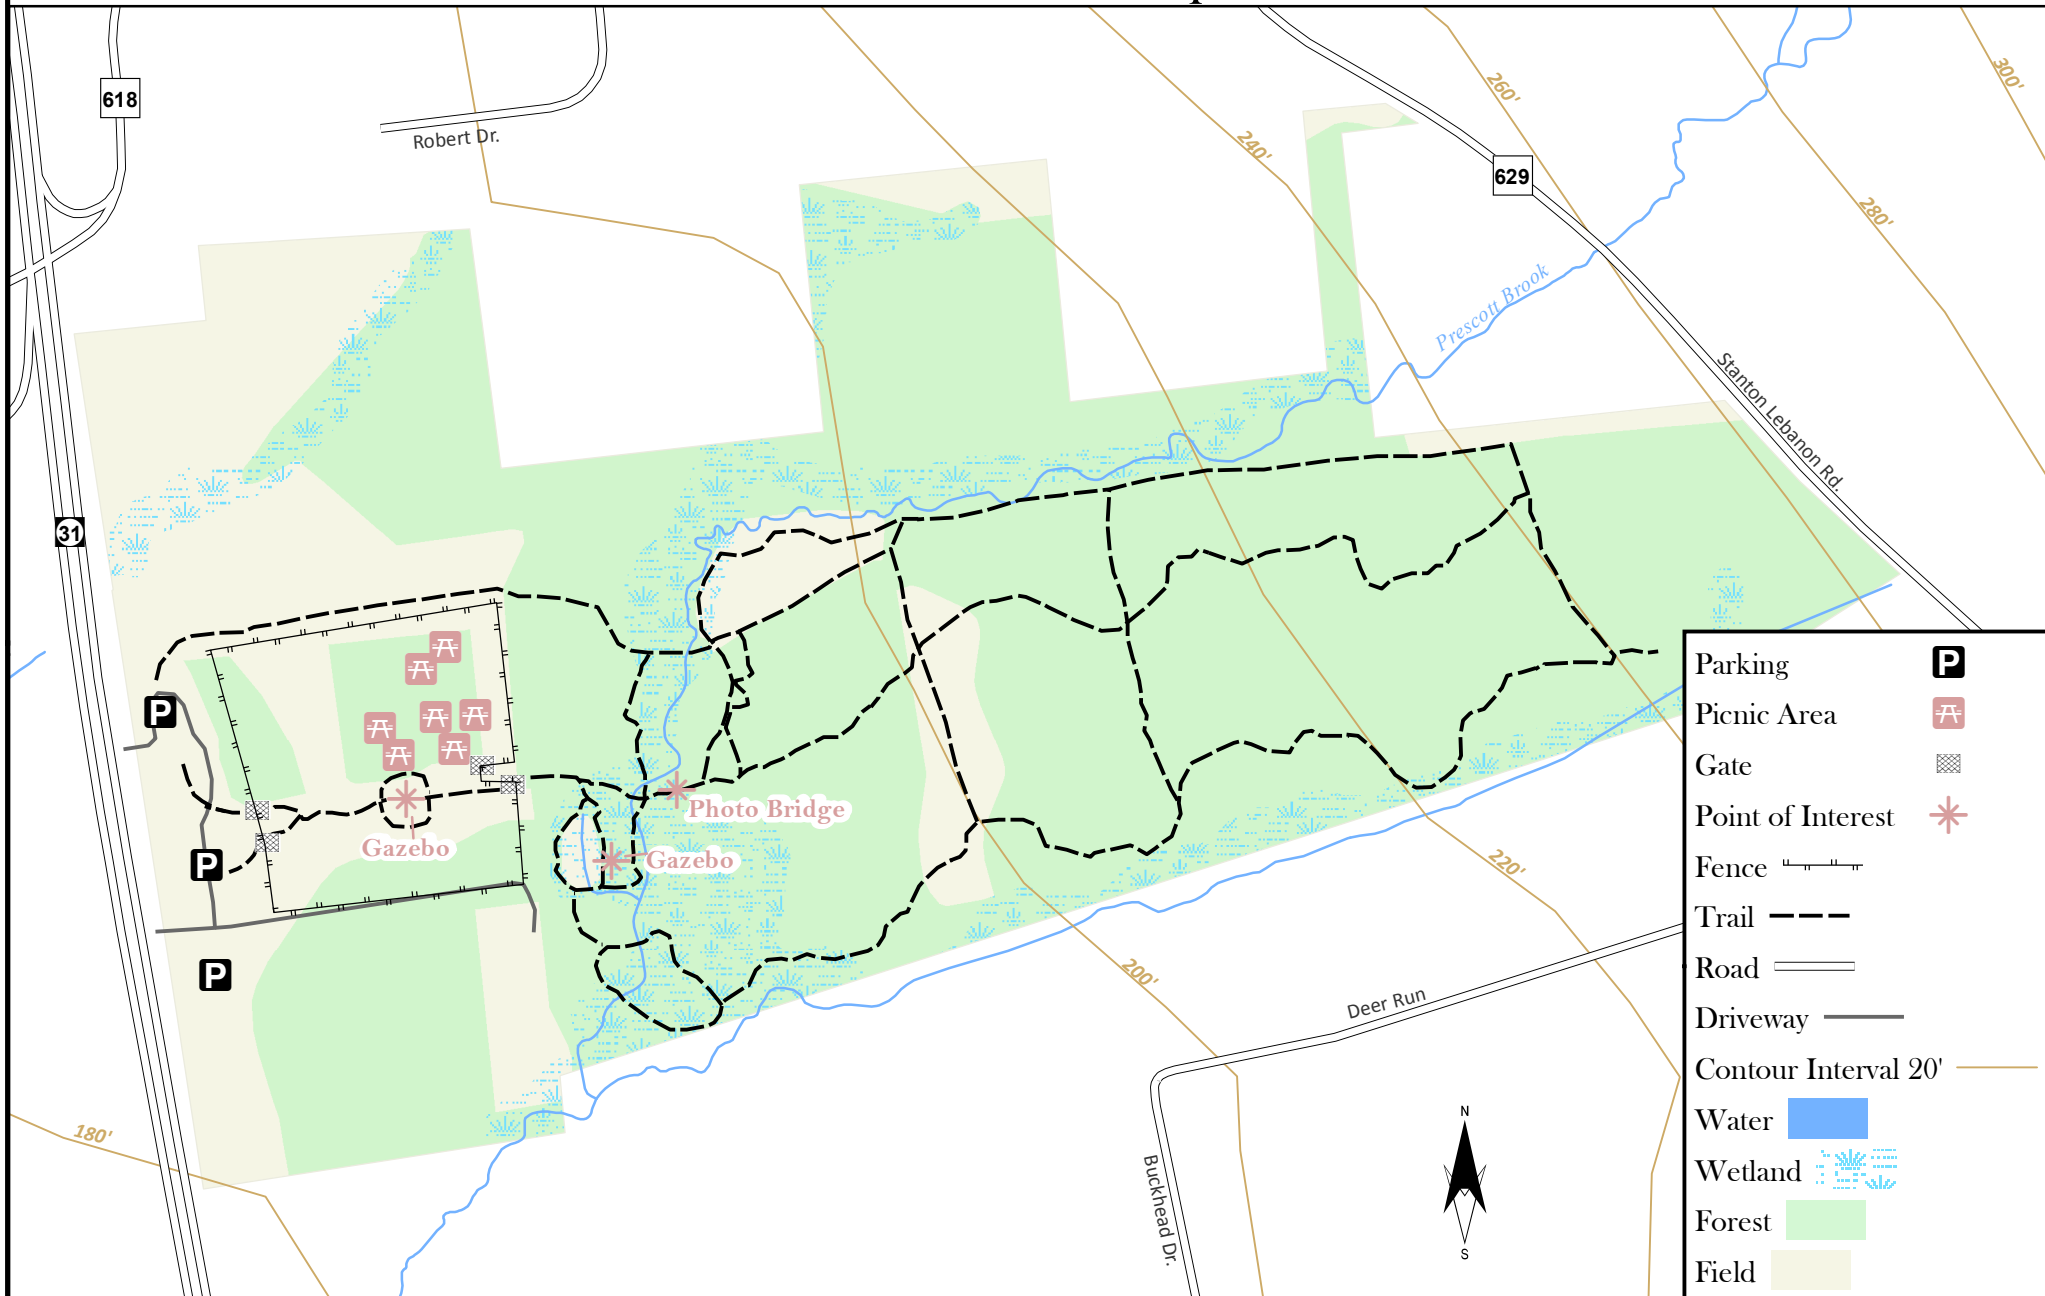

www.njtrails.org

Hunterdon County Arboretum Clinton Township

Parking	
Picnic Area	
Gate	
Point of Interest	
Fence	
Trail	
Road	
Driveway	
Contour Interval 20'	
Water	
Wetland	
Forest	
Field	

© NJ Trails Association, 2013. Cartography and trail data by D&R Greenway Land Trust 12/30/13. Other data acquired from NJDEP and NJDOT. This map was developed using New Jersey Department of Environmental Protection Geographic Information System digital data, but this secondary product has not been verified by NJDEP and is not state-authorized.