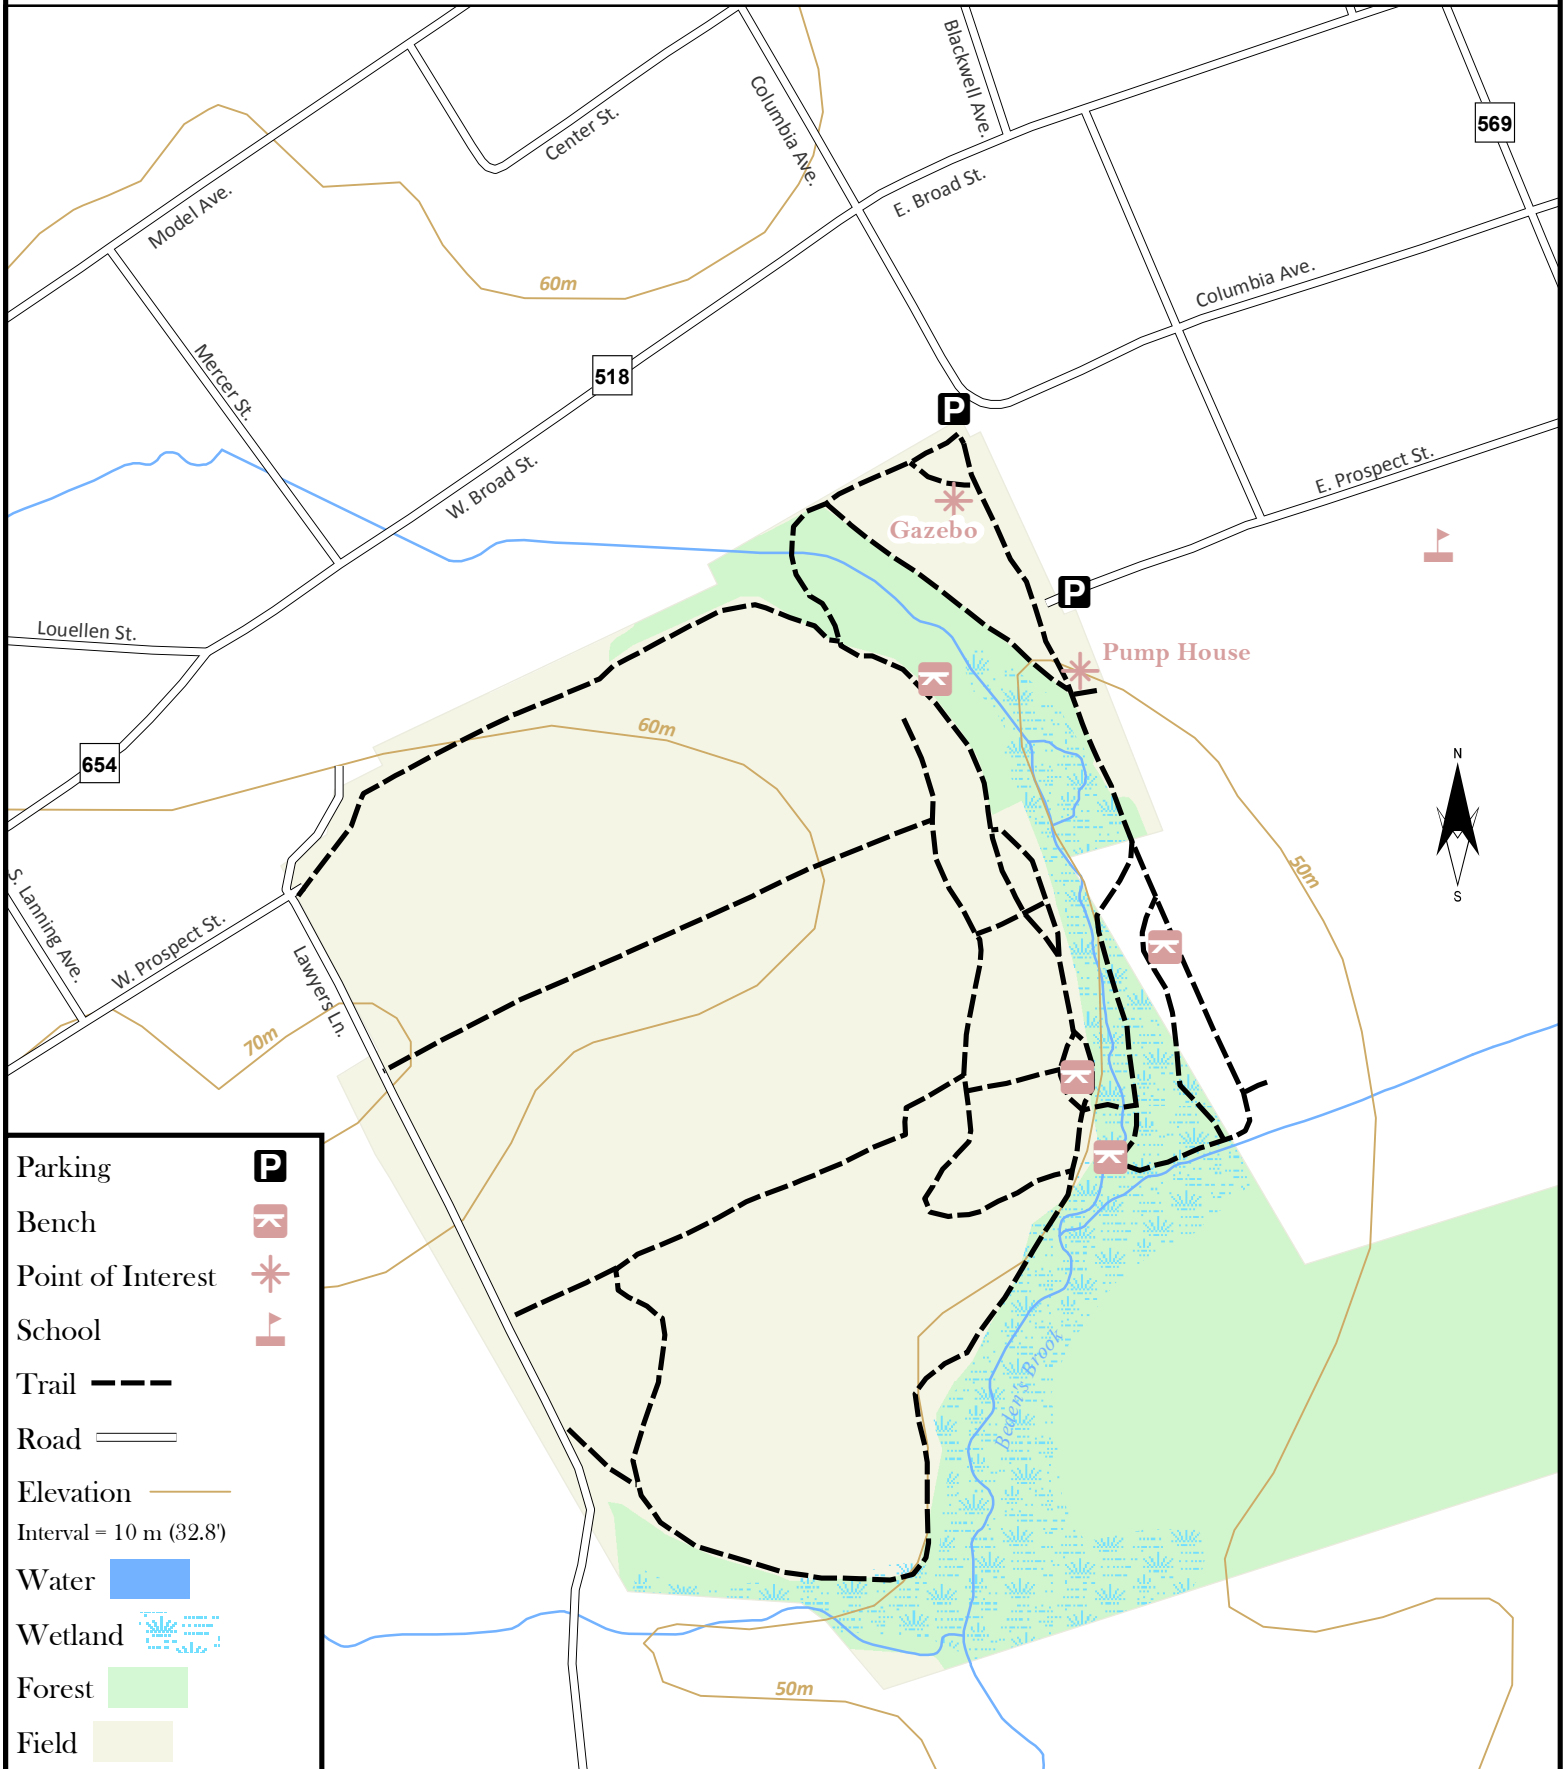

www.njtrails.org

Hopewell Borough Park Hopewell Borough & Hopewell Township

Parking	
Bench	
Point of Interest	
School	
Trail	
Road	
Elevation	
Interval = 10 m (32.8')	
Water	
Wetland	
Forest	
Field	

(c) NJ Trails Association, 2011. Cartography and trail data by D&R Greenway Land Trust 3/30/11. Other data acquired from NJDEP and NJDOT. This map was developed using New Jersey Department of Environmental Protection Geographic Information System digital data, but this secondary product has not been verified by NJDEP and is not state-authorized.