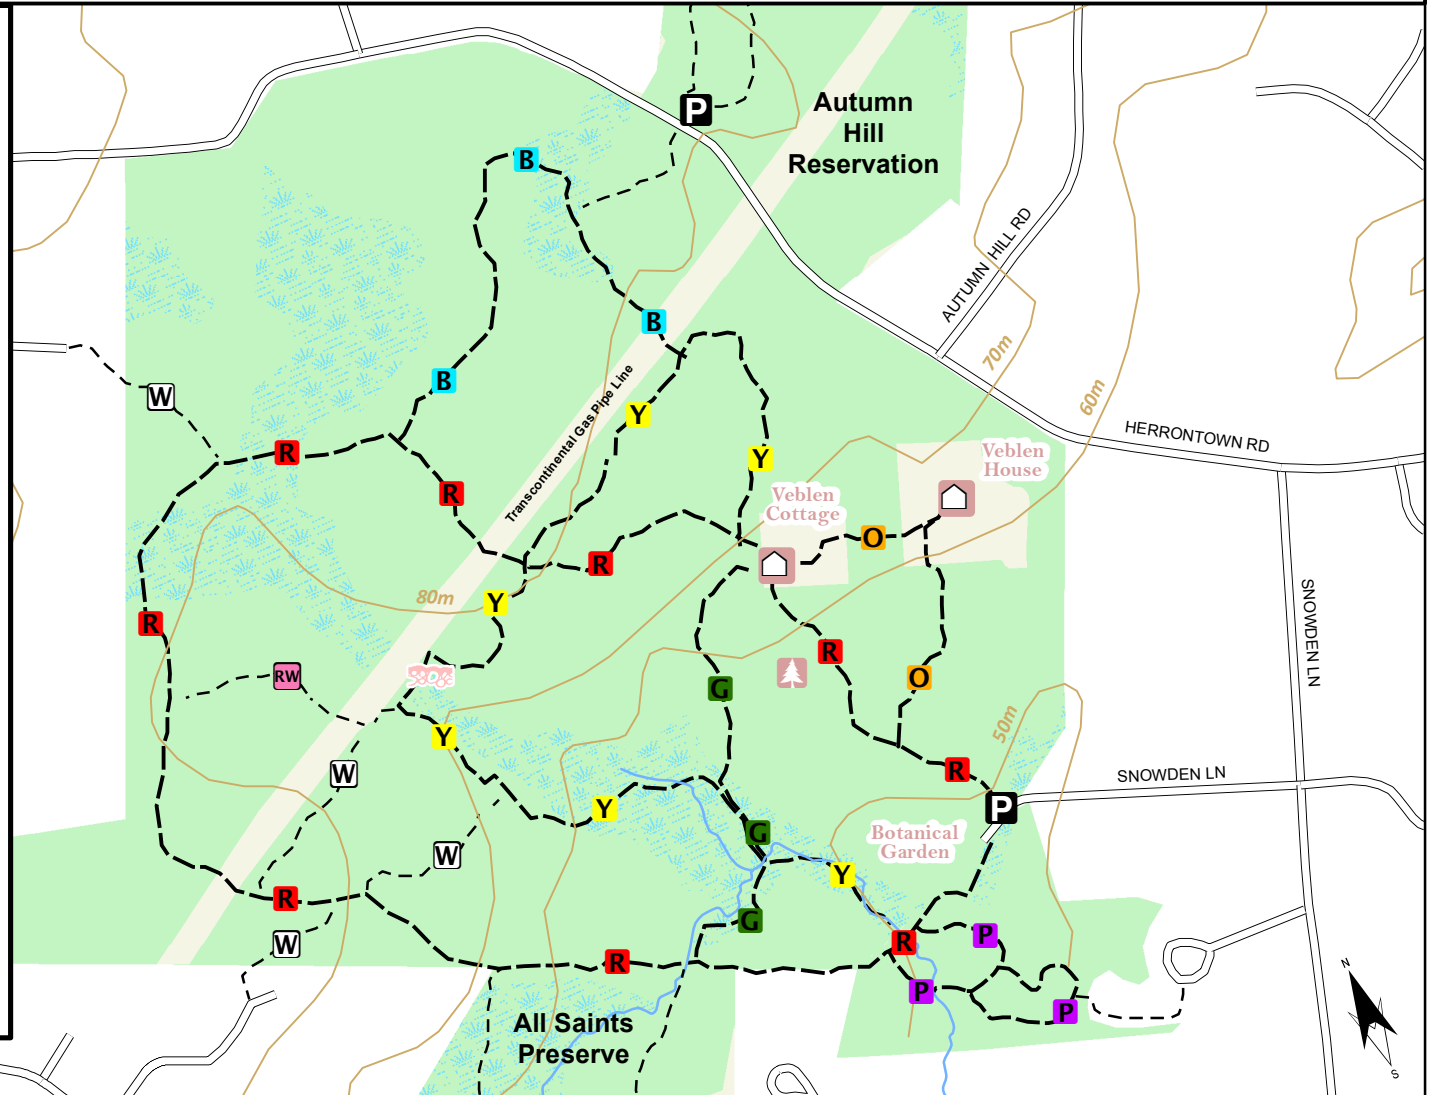

www.njtrails.org

Herrontown Woods Princeton, Mercer County

- P** Parking
- Pine Grove
- Boulder Field
- Veblen House, Cottage
- Yellow Trail
- Green Trail
- Red Trail
- Blue Trail
- Orange Trail
- Red White Trail
- Purple Trail
- White Trail
- Connecting Trails
- Trail
- Roads
- Elevation = 10m (32.8')
- Water
- Wetlands
- Forest
- Field

(c) NJ Trails Association, 2014. Cartography and trail data by Middlesex County 2/12/2021. Other data acquired from NJDEP and NJDOT. This map was developed using New Jersey Department of Environmental Protection Geographic Information System digital data, but this secondary product has not been verified by NJDEP and is not state-authorized.