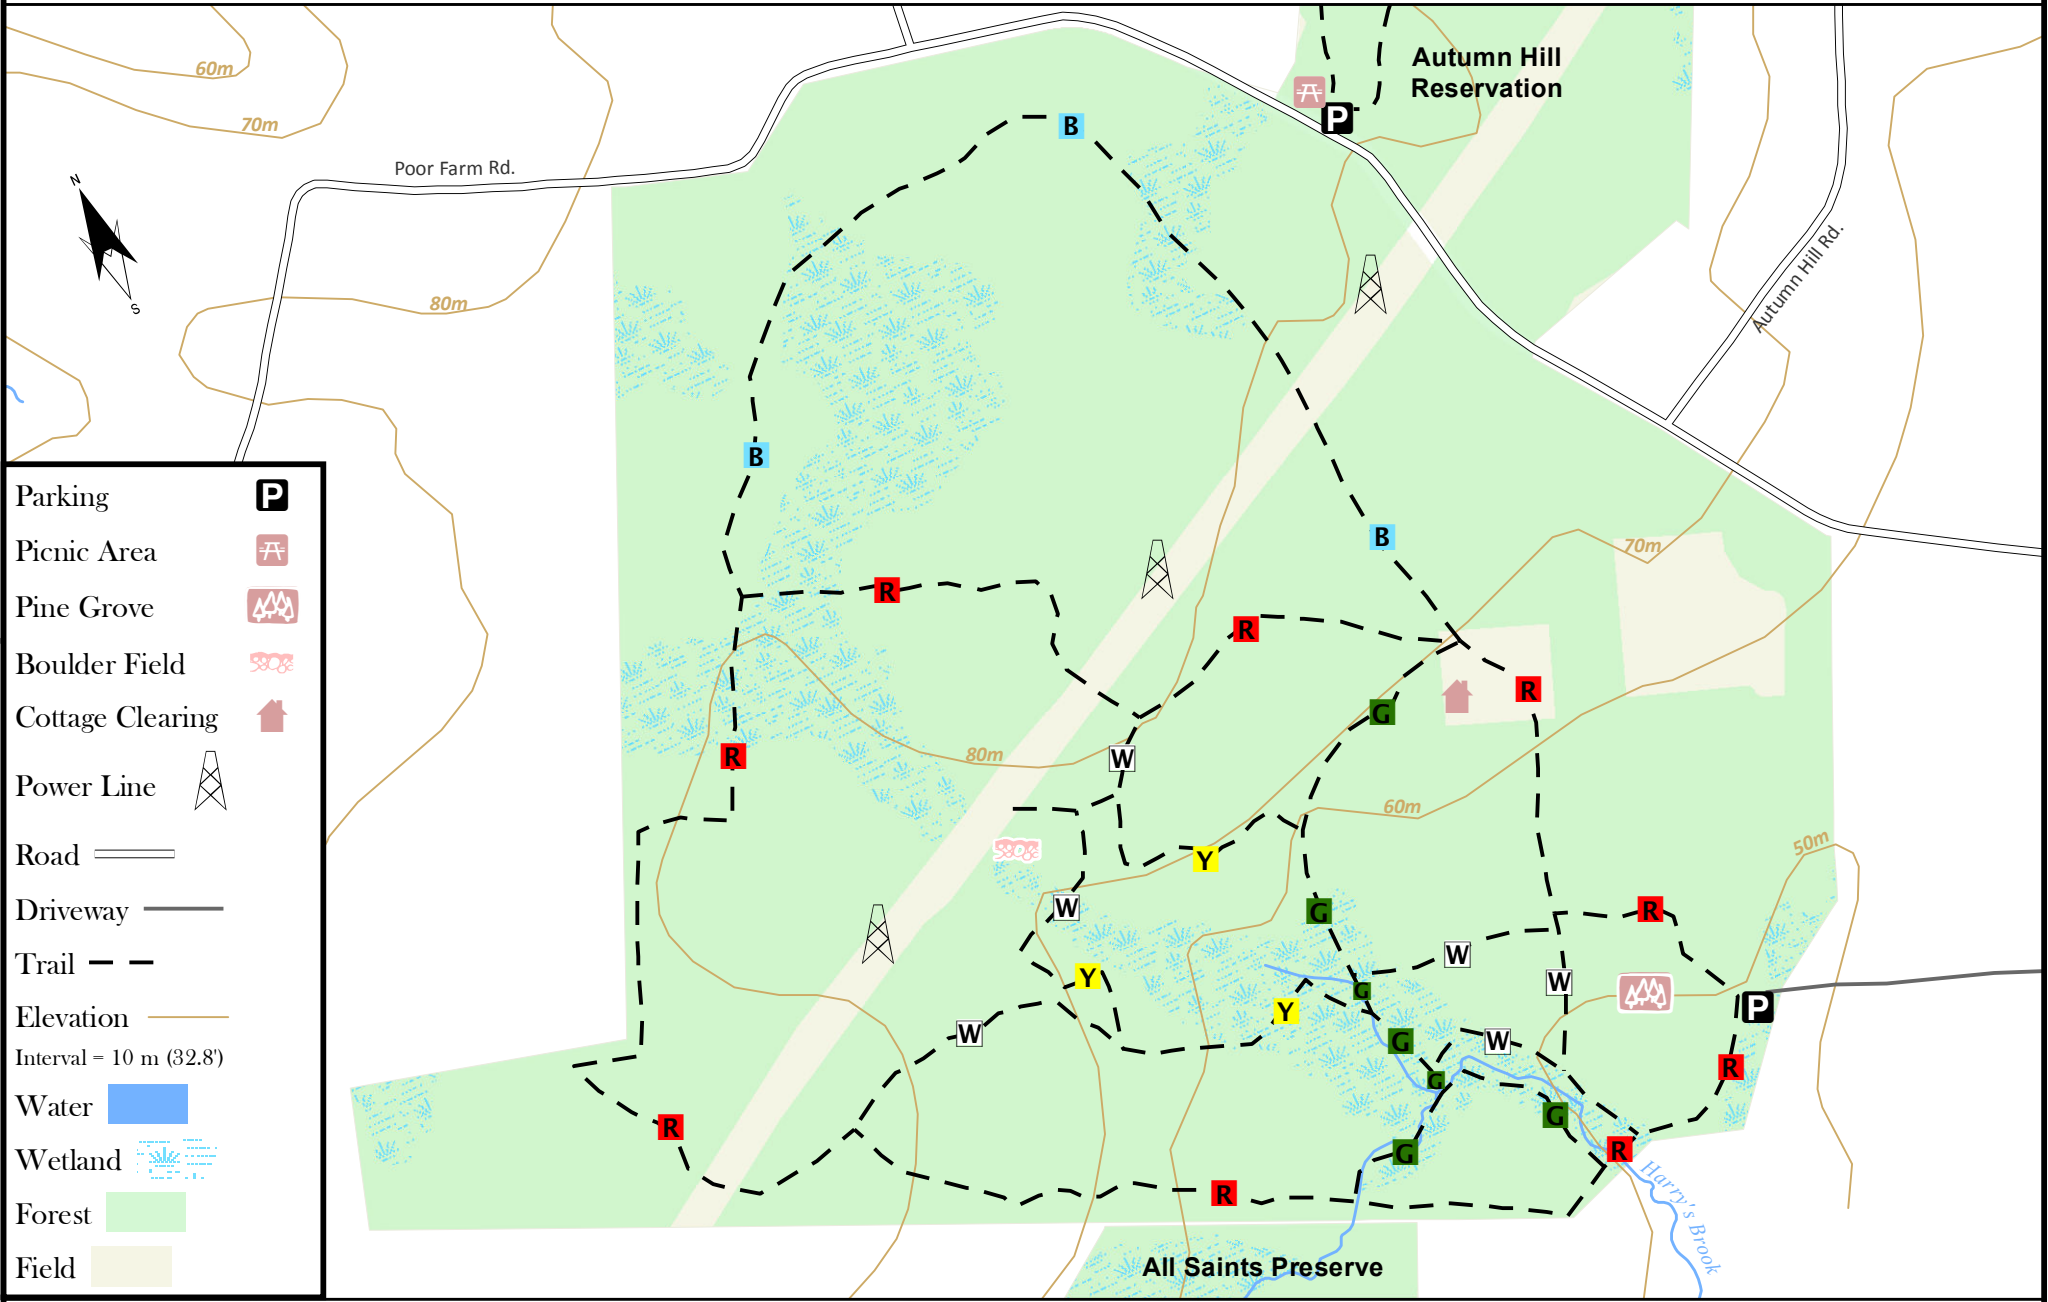

# Herrontown Woods Princeton

(c) NJ Trails Association, 2014. Cartography and trail data by D&R Greenway Land Trust 5/18/16. Other data acquired from NJDEP and NJDOT. This map was developed using New Jersey Department of Environmental Protection Geographic Information System digital data, but this secondary product has not been verified by NJDEP and is not state-authorized.