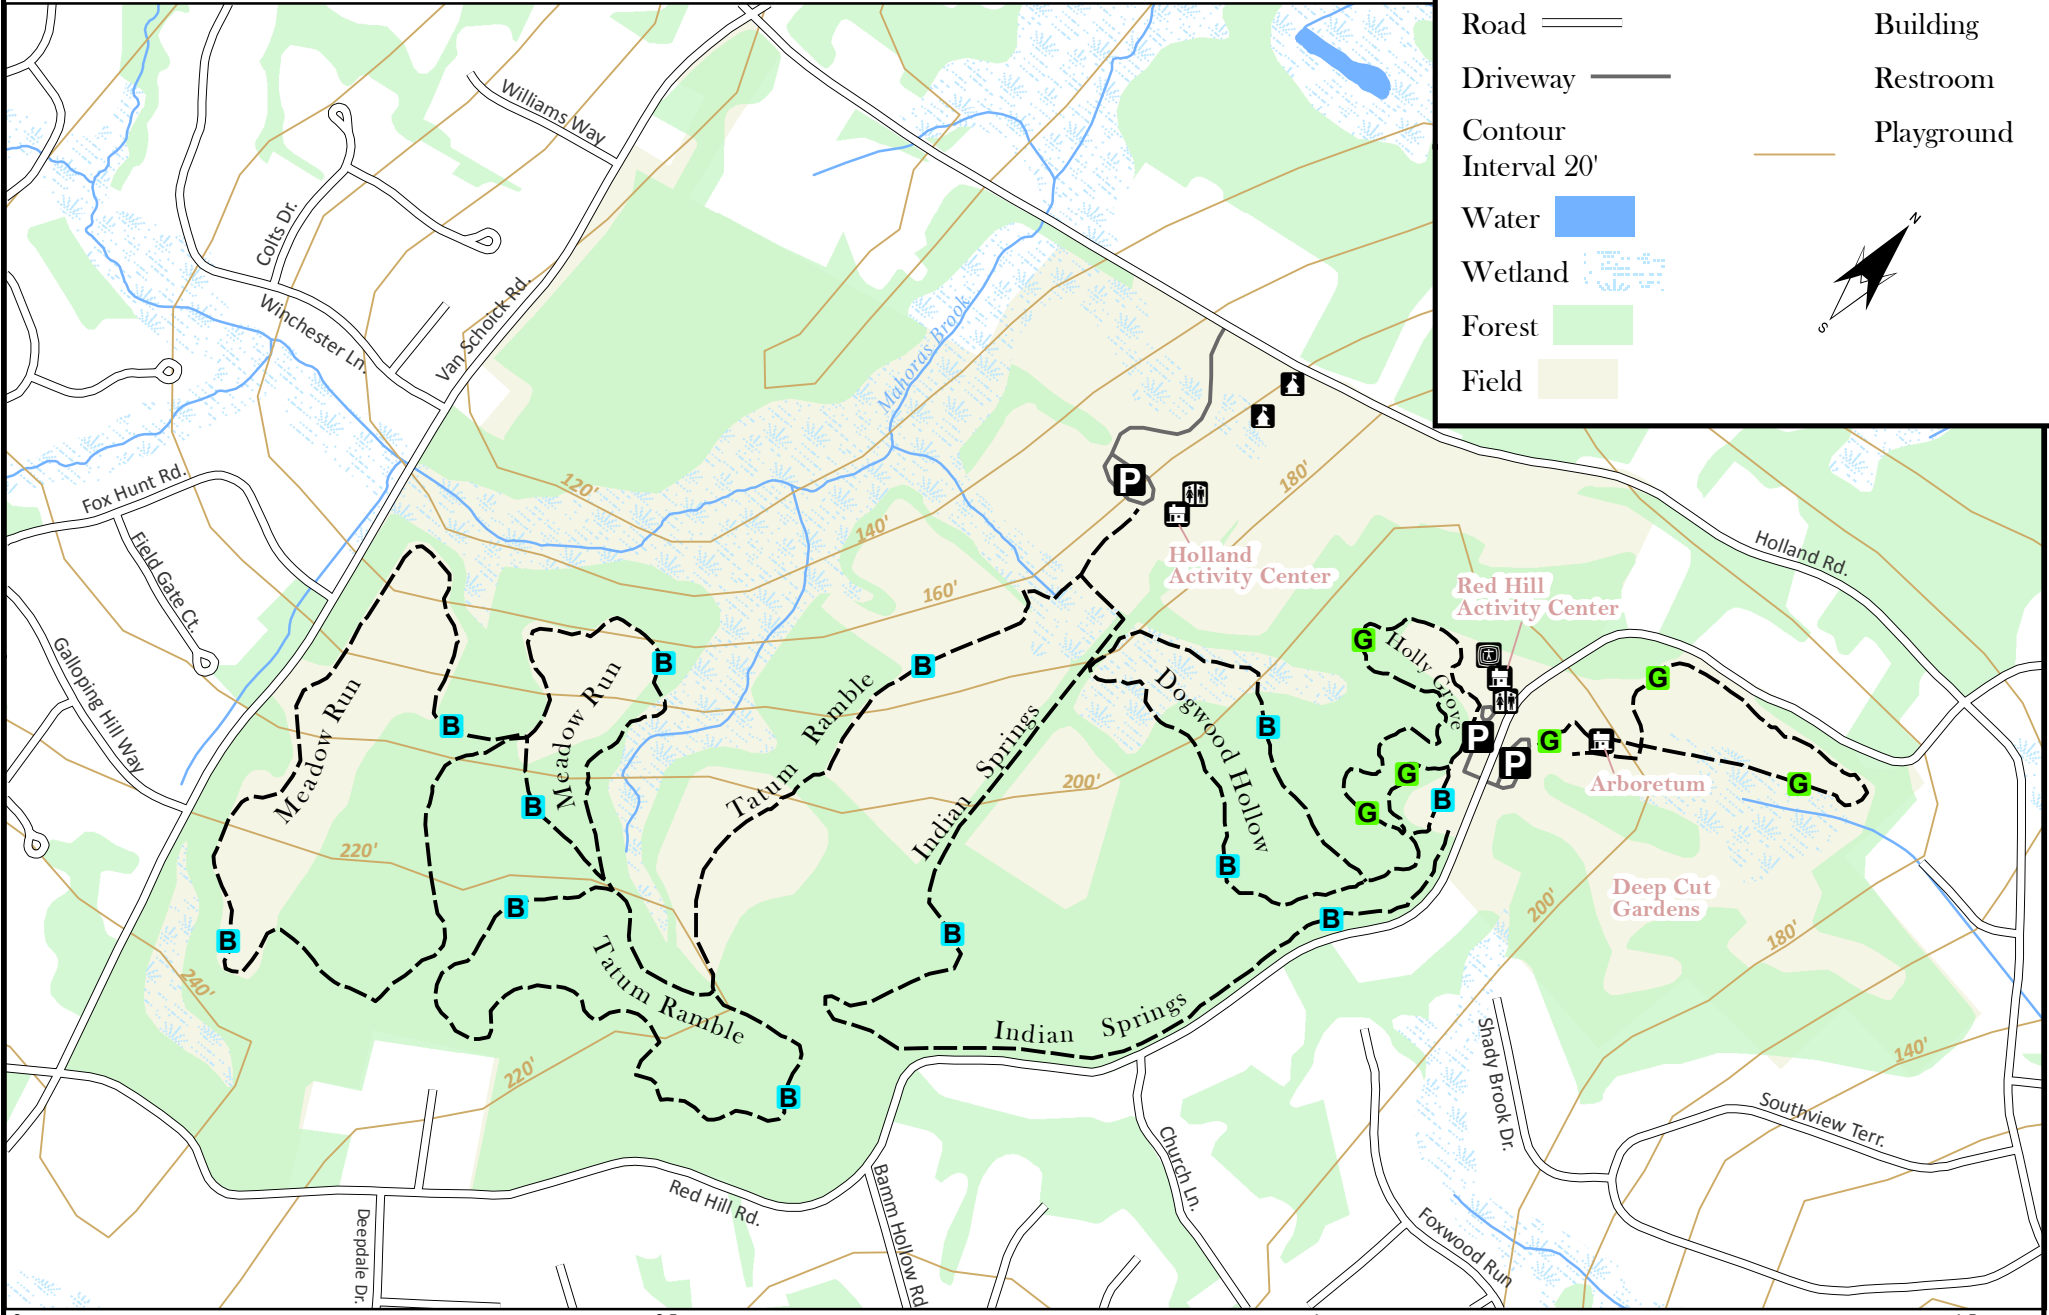

www.njtrails.org

Tatum Park Middletown Township

- Blue Trail --B--
- Green Trail --G--
- Road ———
- Driveway ———
- Contour Interval 20'
- Water
- Wetland
- Forest
- Field
- Parking
- Ranger Station
- Building
- Restroom
- Playground

(c) NJ Trails Association, 2012. Cartography and trail data by D&R Greenway Land Trust 5/02/12. Other data acquired from NJDEP and NJDOT. This map was developed using New Jersey Department of Environmental Protection Geographic Information System digital data, but this secondary product has not been verified by NJDEP and is not state-authorized.