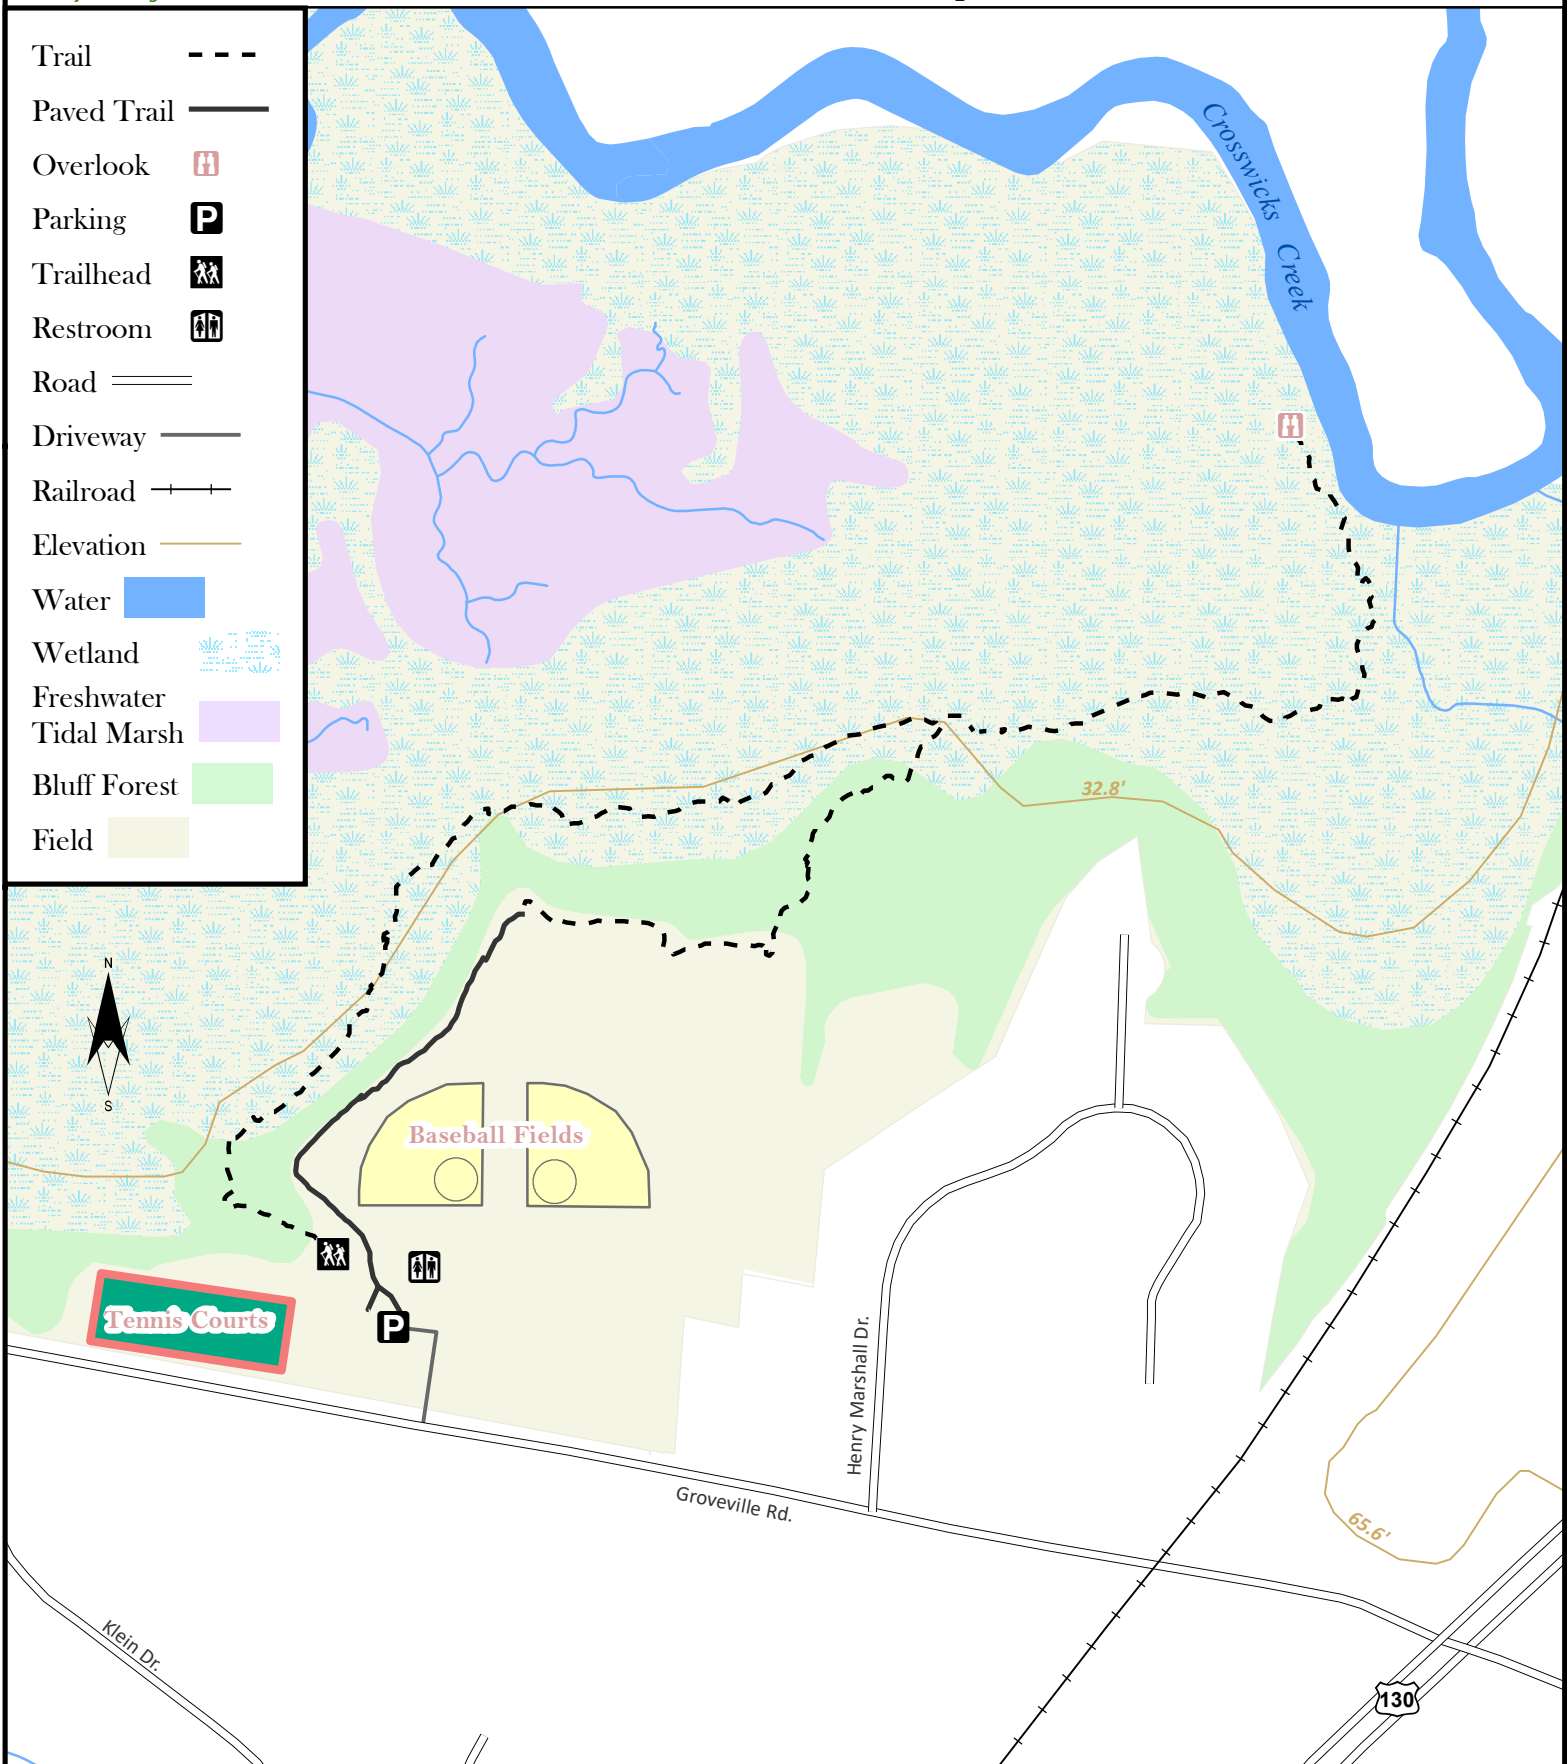

www.njtrails.org

Abbott Marshlands: Northern Community Park Bordentown Township

- Trail
- Paved Trail
- Overlook H
- Parking P
- Trailhead 🚶
- Restroom 🚻
- Road
- Driveway
- Railroad ++
- Elevation
- Water
- Wetland
- Freshwater
- Tidal Marsh
- Bluff Forest
- Field

(c) NJ Trails Association, 2018. Cartography and trail data by D&R Greenway Land Trust 6/10/18. Other data acquired from NJDEP and NJDOT. This map was developed using New Jersey Department of Environmental Protection Geographic Information System digital data, but this secondary product has not been verified by NJDEP and is not state-authorized.