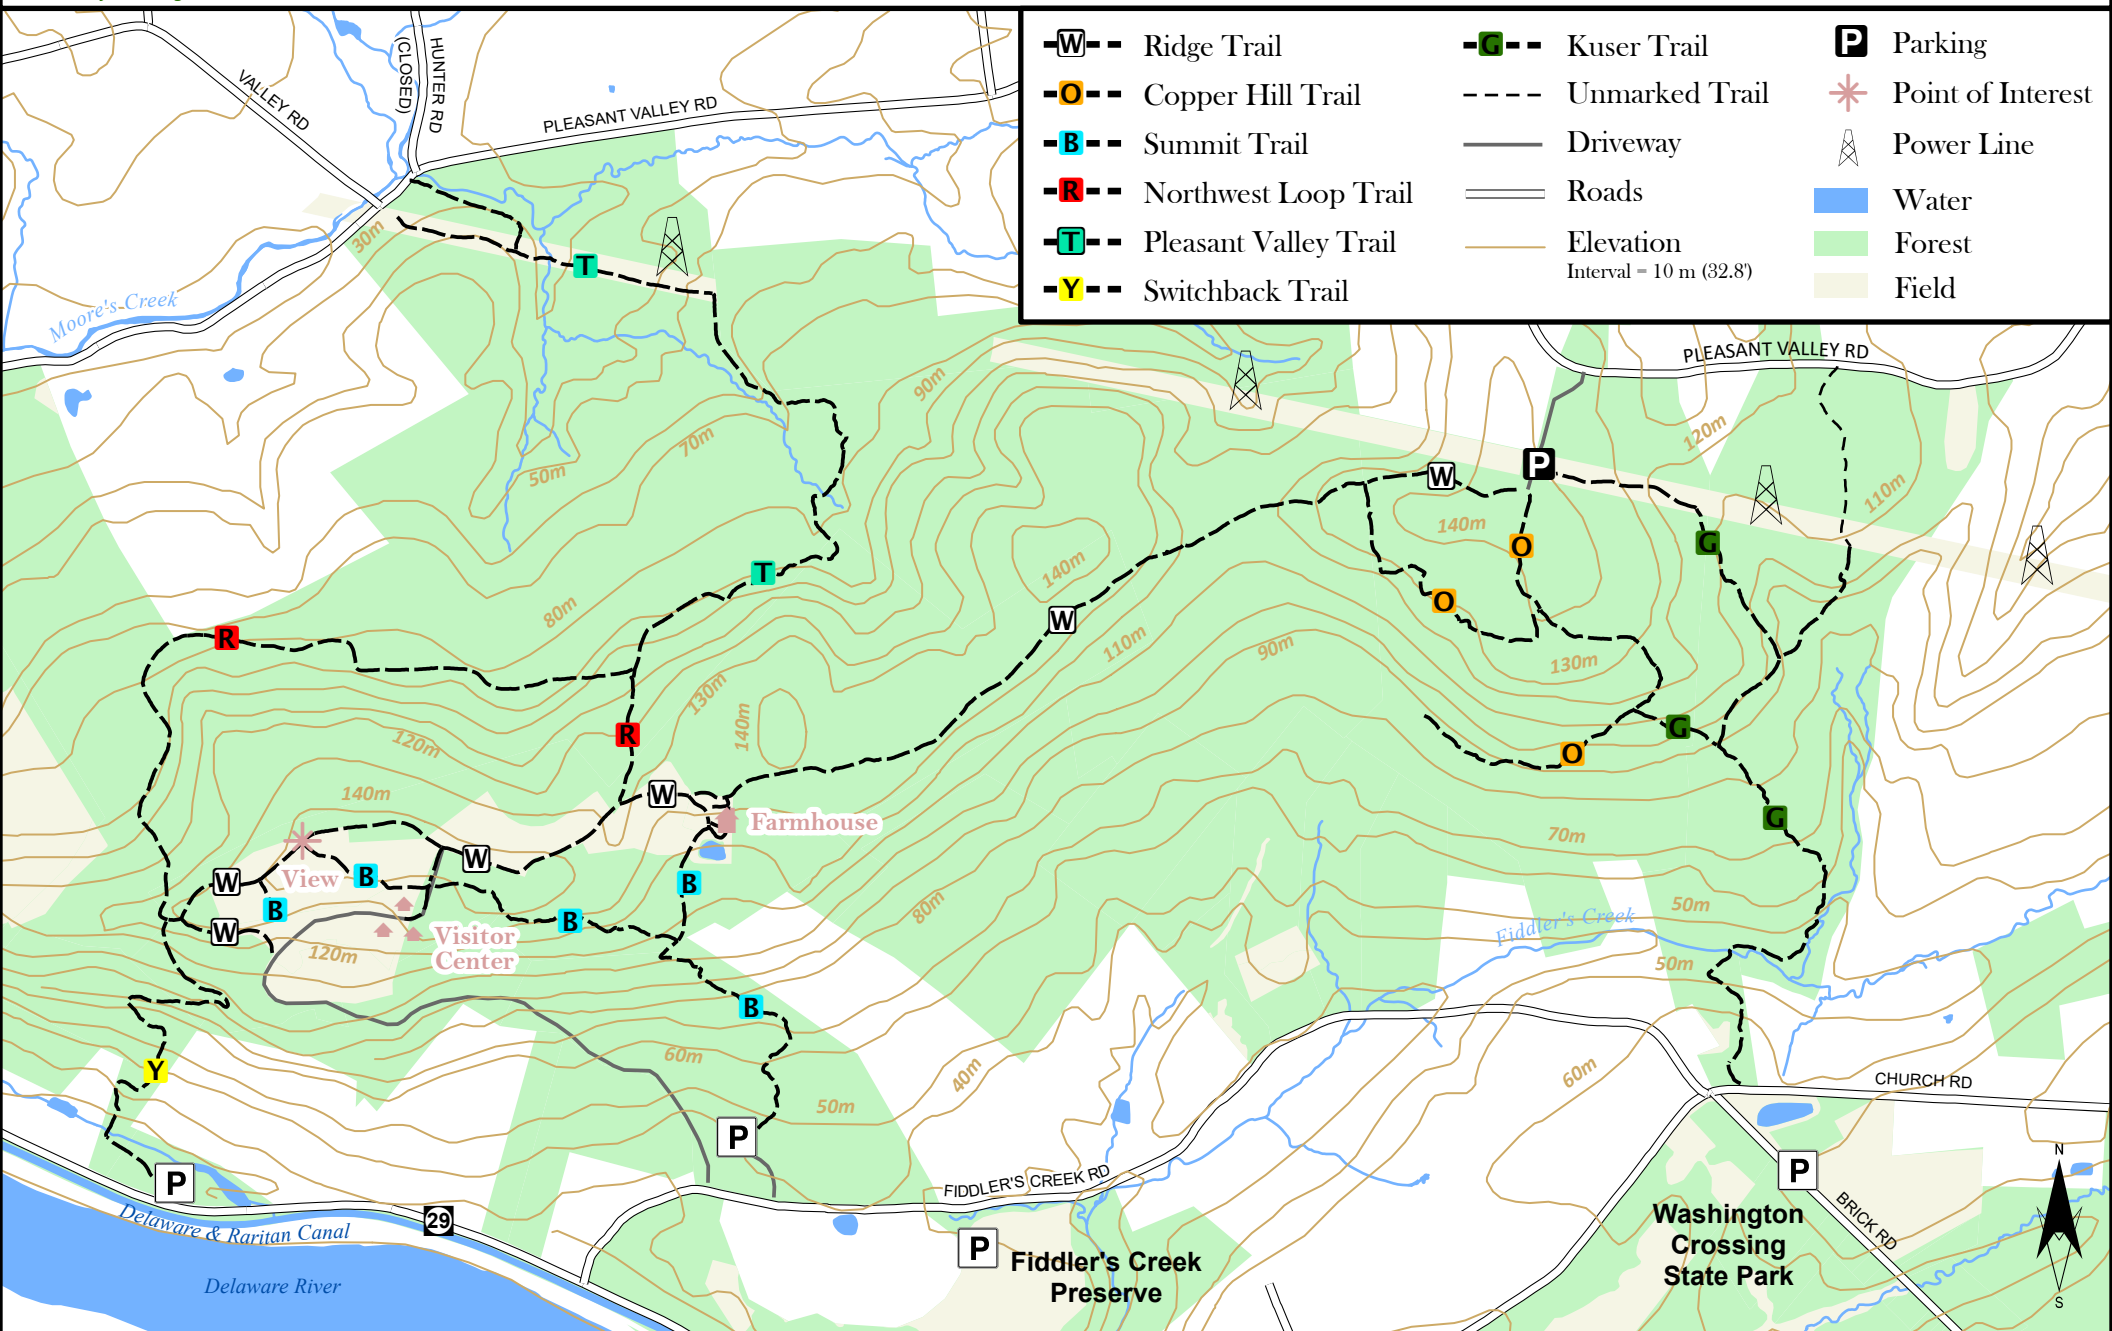

www.njtrails.org

Ted Stiles Preserve at Baldpate Mountain Hopewell Township

- W**--- Ridge Trail
- O**--- Copper Hill Trail
- B**--- Summit Trail
- R**--- Northwest Loop Trail
- T**--- Pleasant Valley Trail
- Y**--- Switchback Trail
- G**--- Kuser Trail
- Unmarked Trail
- Driveway
- == Roads
- Elevation
Interval = 10 m (32.8)
- P** Parking
- * Point of Interest
- ⚡ Power Line
- Water
- Forest
- Field