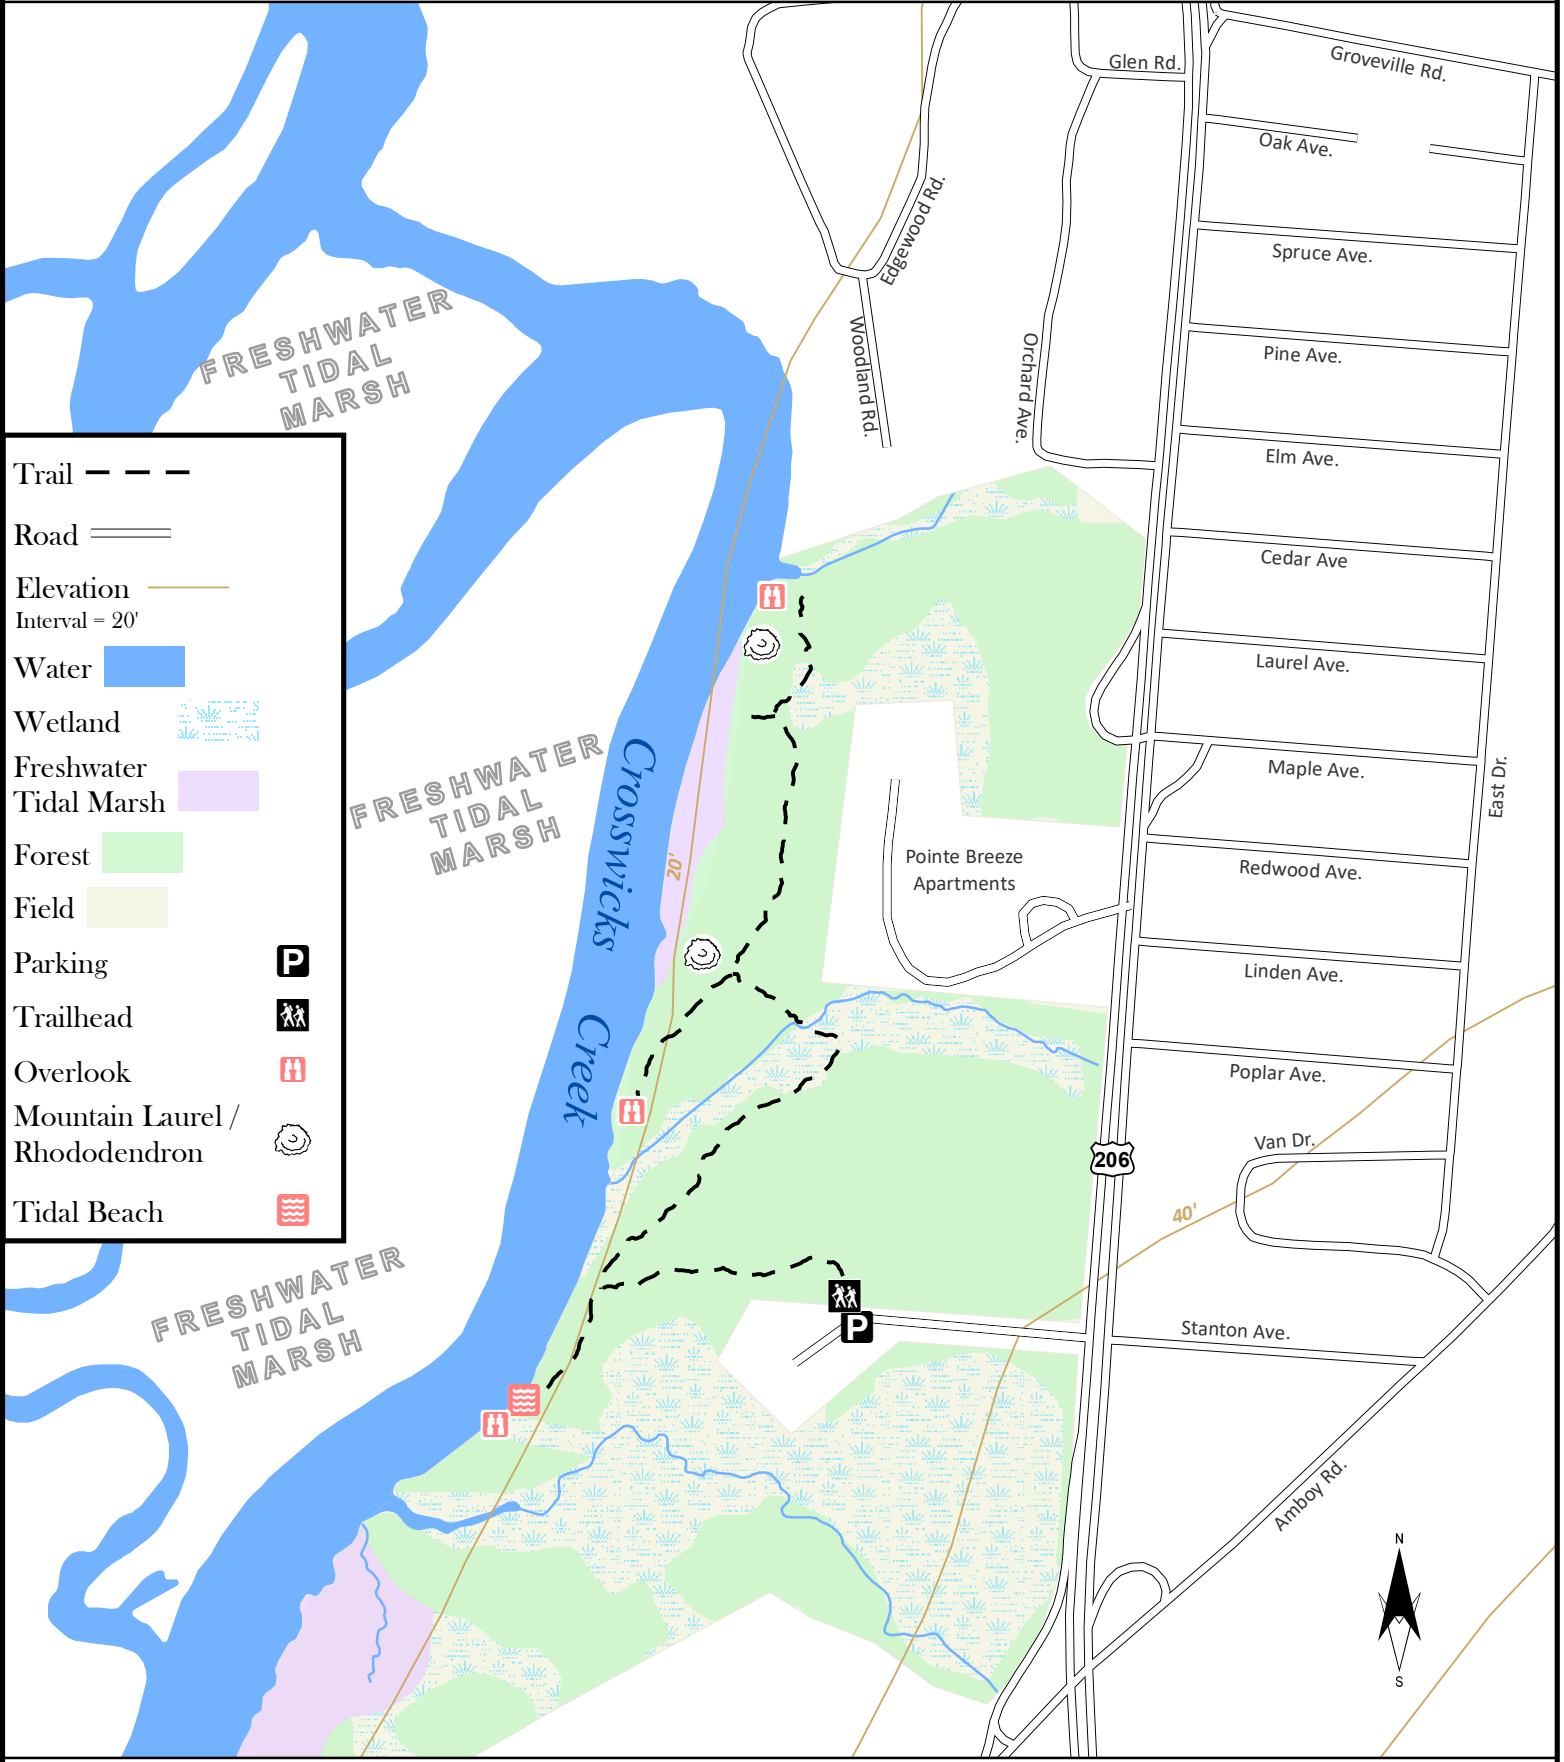

www.njtrails.org

Abbott Marshlands: Bordentown Bluffs Bordentown Township

Trail - - - -

Road = = = =

Elevation ————
Interval = 20'

Water [Blue Box]

Wetland [Blue Pattern Box]

Freshwater Tidal Marsh [Purple Box]

Forest [Green Box]

Field [Yellow Box]

Parking [P in Black Box]

Trailhead [Hiker Icon]

Overlook [Red H in Black Box]

Mountain Laurel / Rhododendron [Mountain Laurel Icon]

Tidal Beach [Red Wavy Lines Icon]

(c) NJ Trails Association, 2018. Cartography and trail data by D&R Greenway Land Trust 6/10/18. Other data acquired from NJDEP and NJDOT. This map was developed using New Jersey Department of Environmental Protection Geographic Information System digital data, but this secondary product has not been verified by NJDEP and is not state-authorized.