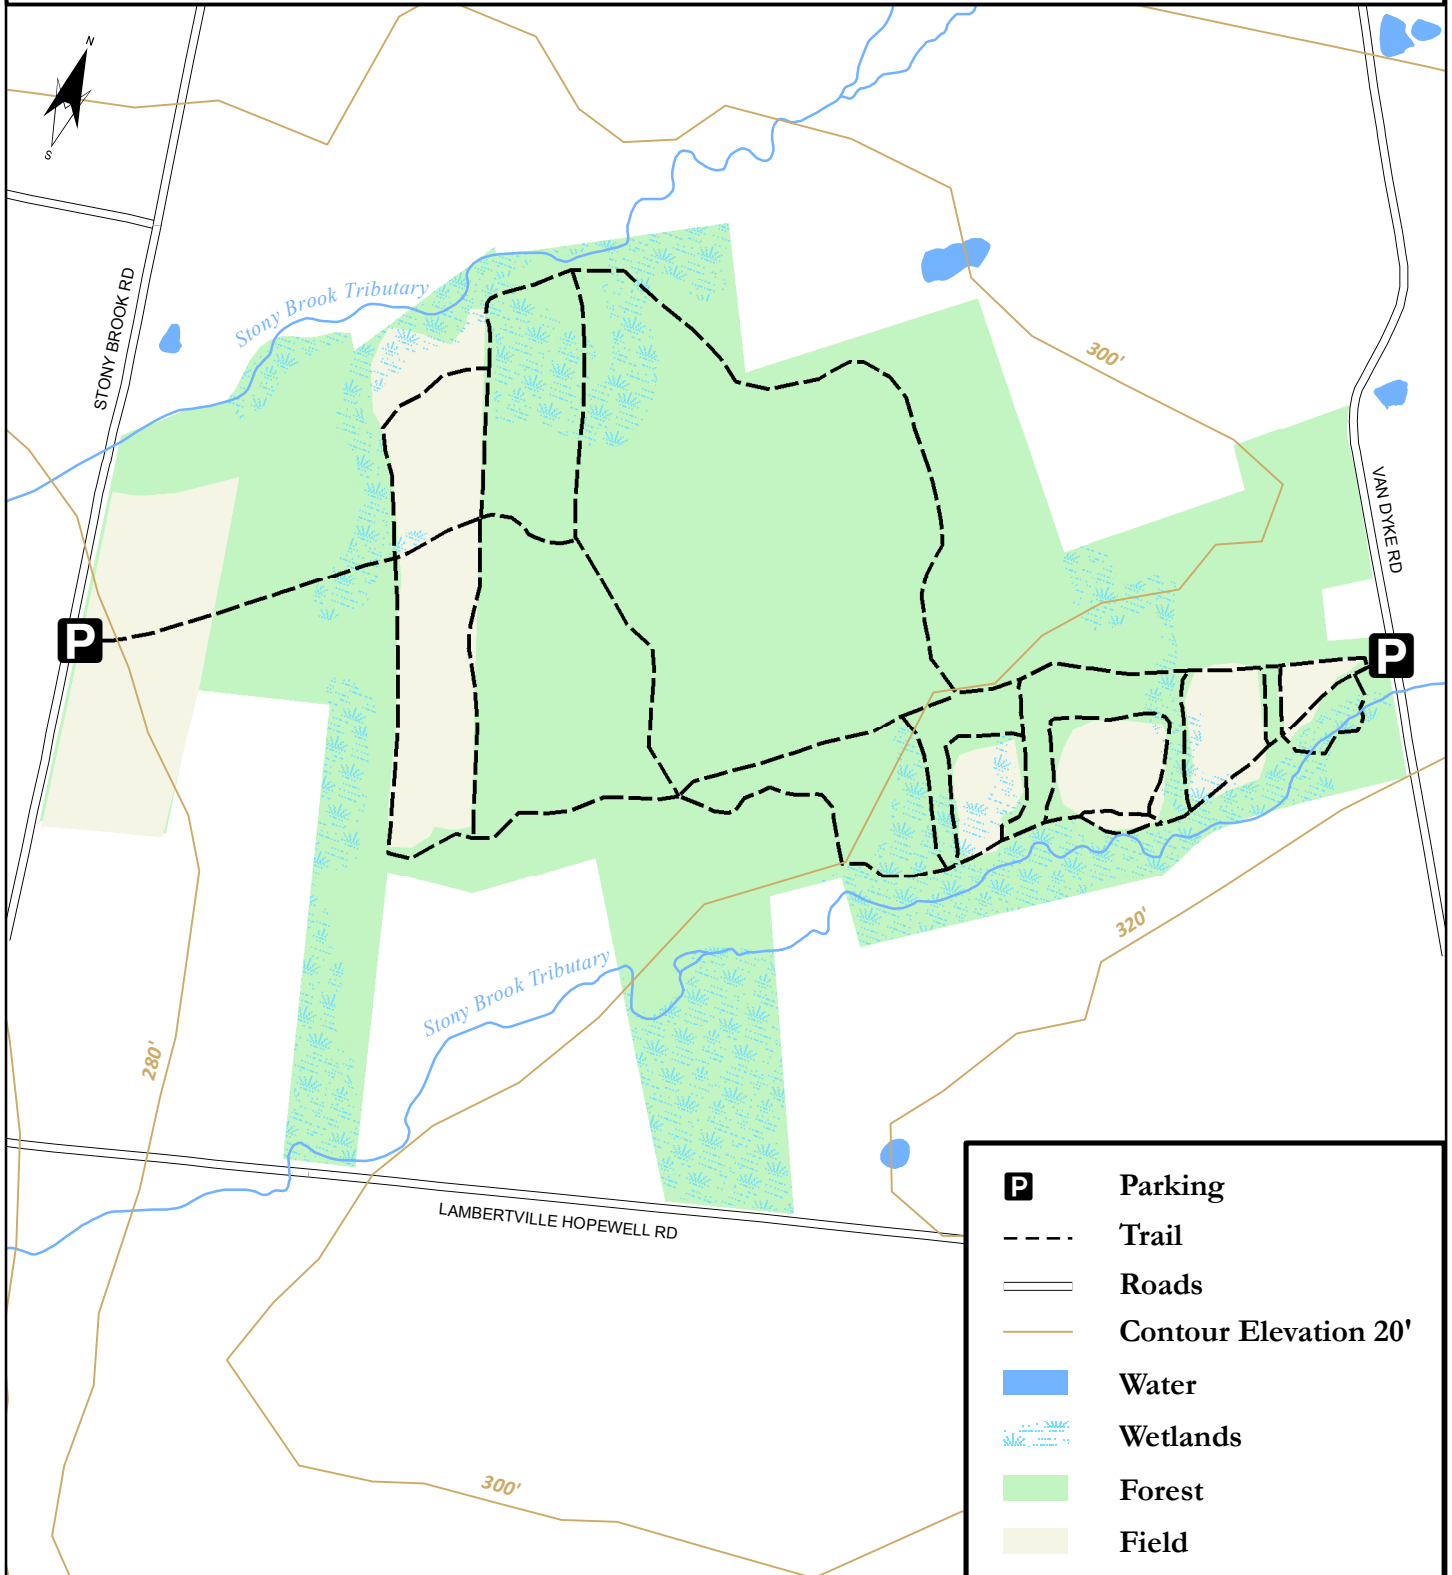

# Cedar Ridge Preserve Hopewell Township, Mercer County

<b>P</b>	Parking
---	Trail
—	Roads
—	Contour Elevation 20'
■	Water
■	Wetlands
■	Forest
■	Field

(c) NJ Trails Association, 2014. Cartography and trail data by Middlesex County 2/12/2021. Other data acquired from NJDEP and NJDOT. This map was developed using New Jersey Department of Environmental Protection Geographic Information System digital data, but this secondary product has not been verified by NJDEP and is not state-authorized.