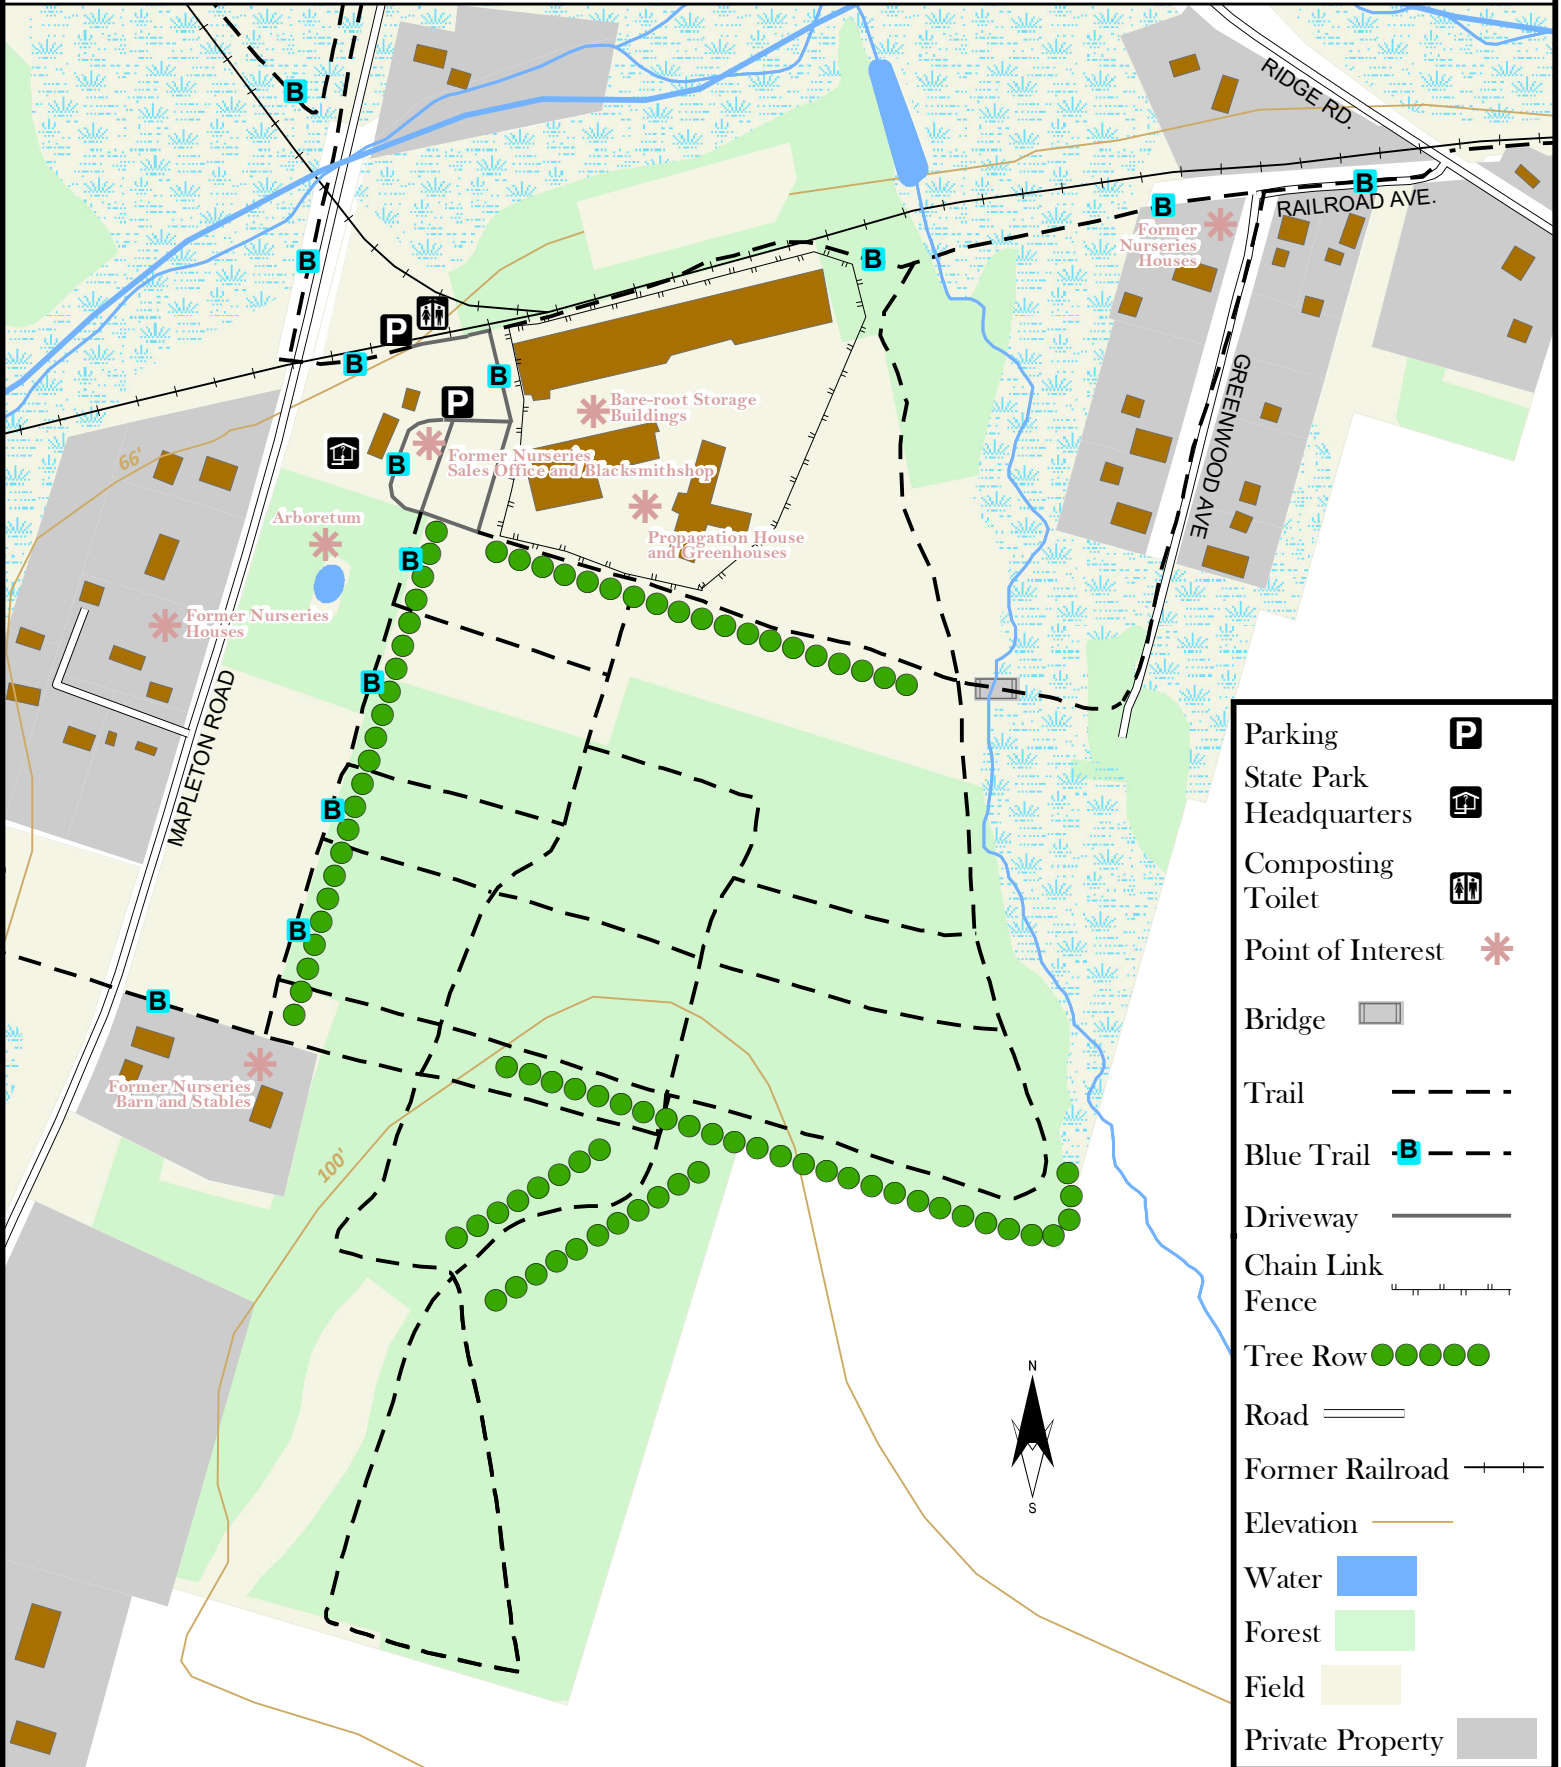

# Kingston Greenways South (Detail Inset) South Brunswick Township

Parking	
State Park	
Headquarters	
Composting	
Toilet	
Point of Interest	
Bridge	
Trail	
Blue Trail	
Driveway	
Chain Link Fence	
Tree Row	
Road	
Former Railroad	
Elevation	
Water	
Forest	
Field	
Private Property	

(c) NJ Trails Association, 2016. Cartography and trail data by D&R Greenway Land Trust 11/13/16. Other data acquired from NJDEP and NJDOT. This map was developed using New Jersey Department of Environmental Protection Geographic Information System digital data, but this secondary product has not been verified by NJDEP and is not state-authorized.