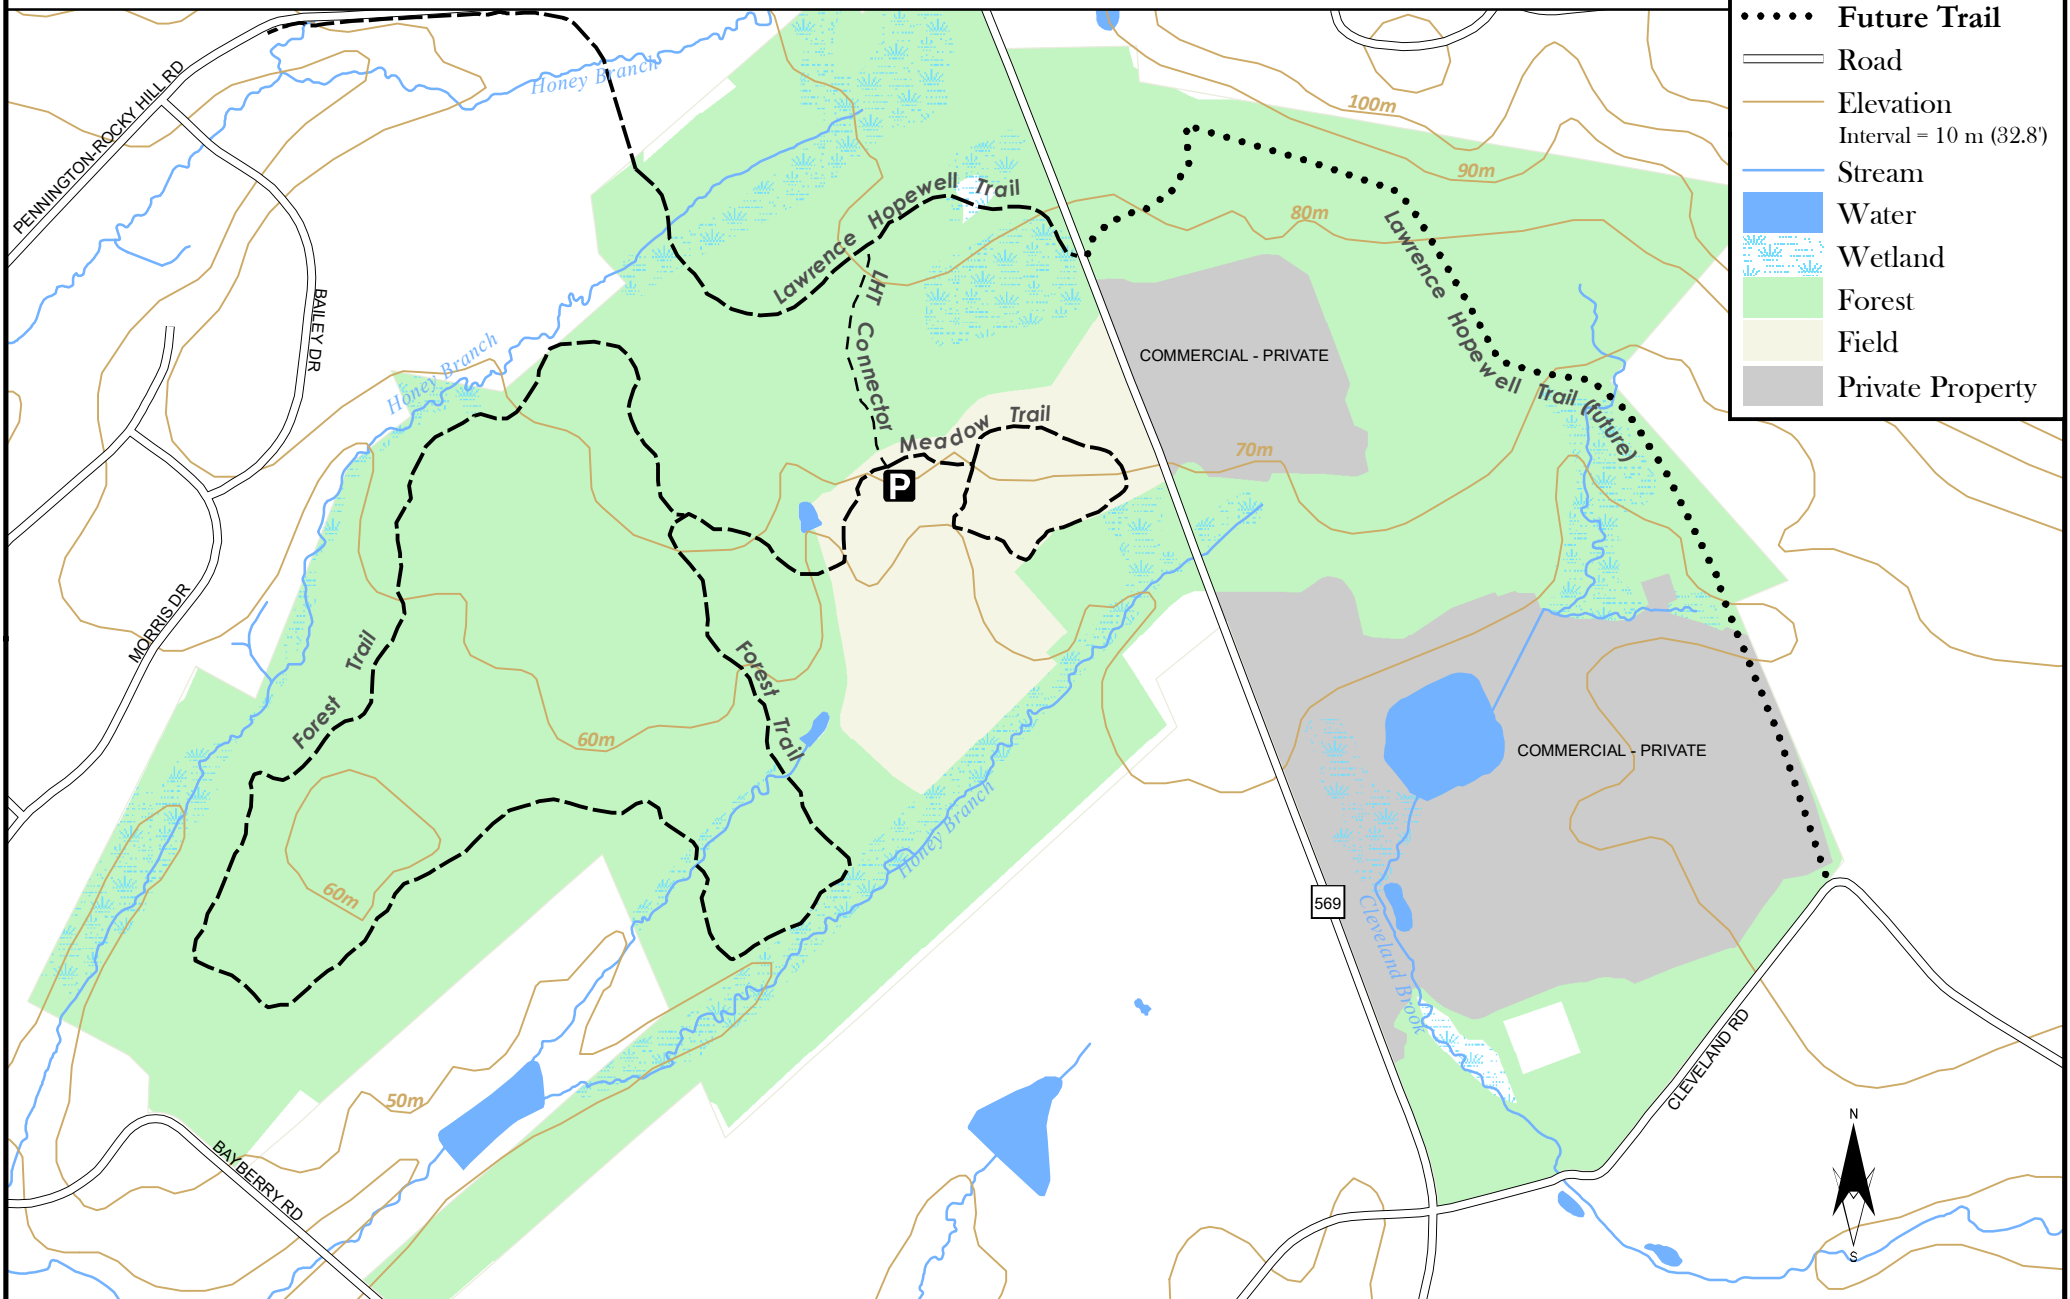

www.njtrails.org

Mount Rose Preserve Hopewell Township

- Parking
- Trail
- Connector Trail
- Future Trail
- Road
- Elevation
Interval = 10 m (32.8')
- Stream
- Water
- Wetland
- Forest
- Field
- Private Property

(c) NJ Trails Association, 2017. Cartography and trail data by D&R Greenway Land Trust 11/19/17. Other data acquired from NJDEP and NJDOT. This map was developed using New Jersey Department of Environmental Protection Geographic Information System digital data, but this secondary product has not been verified by NJDEP and is not state-authorized.