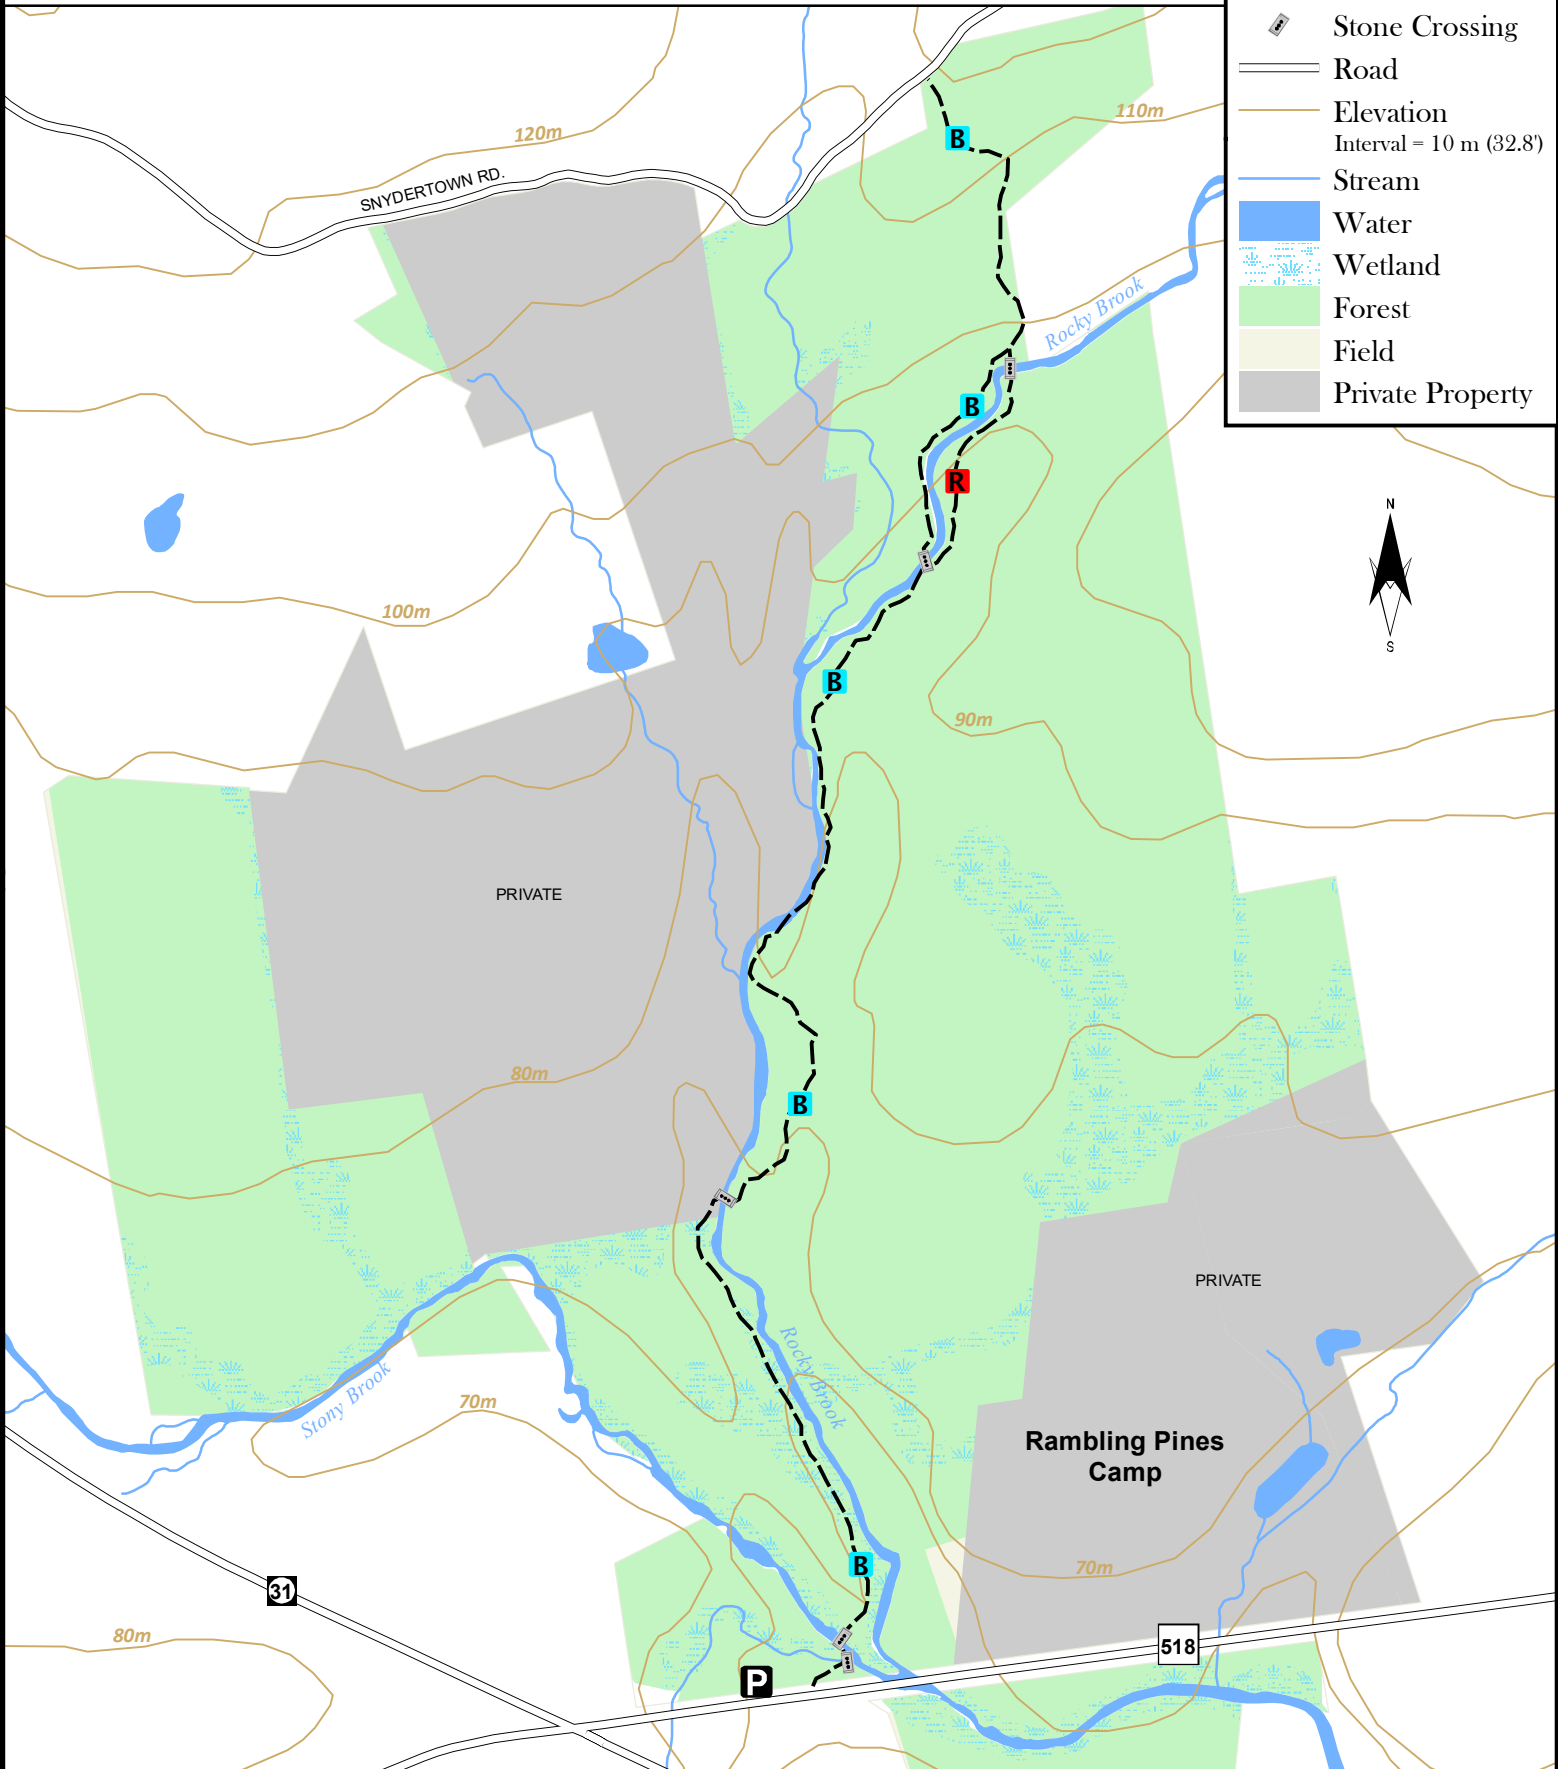

# Rocky Brook Trail East Amwell Township

- Parking
- Blue Trail
- Red Trail
- Stone Crossing
- Road
- Elevation  
Interval = 10 m (32.8')
- Stream
- Water
- Wetland
- Forest
- Field
- Private Property

0 0.25 0.5 0.75 Miles

0 1,600 3,200 4,800 Feet

(c) NJ Trails Association, 2017. Cartography and trail data by D&R Greenway Land Trust 10/18/17. Other data acquired from NJDEP and NJDOT. This map was developed using New Jersey Department of Environmental Protection Geographic Information System digital data, but this secondary product has not been verified by NJDEP and is not state-authorized.