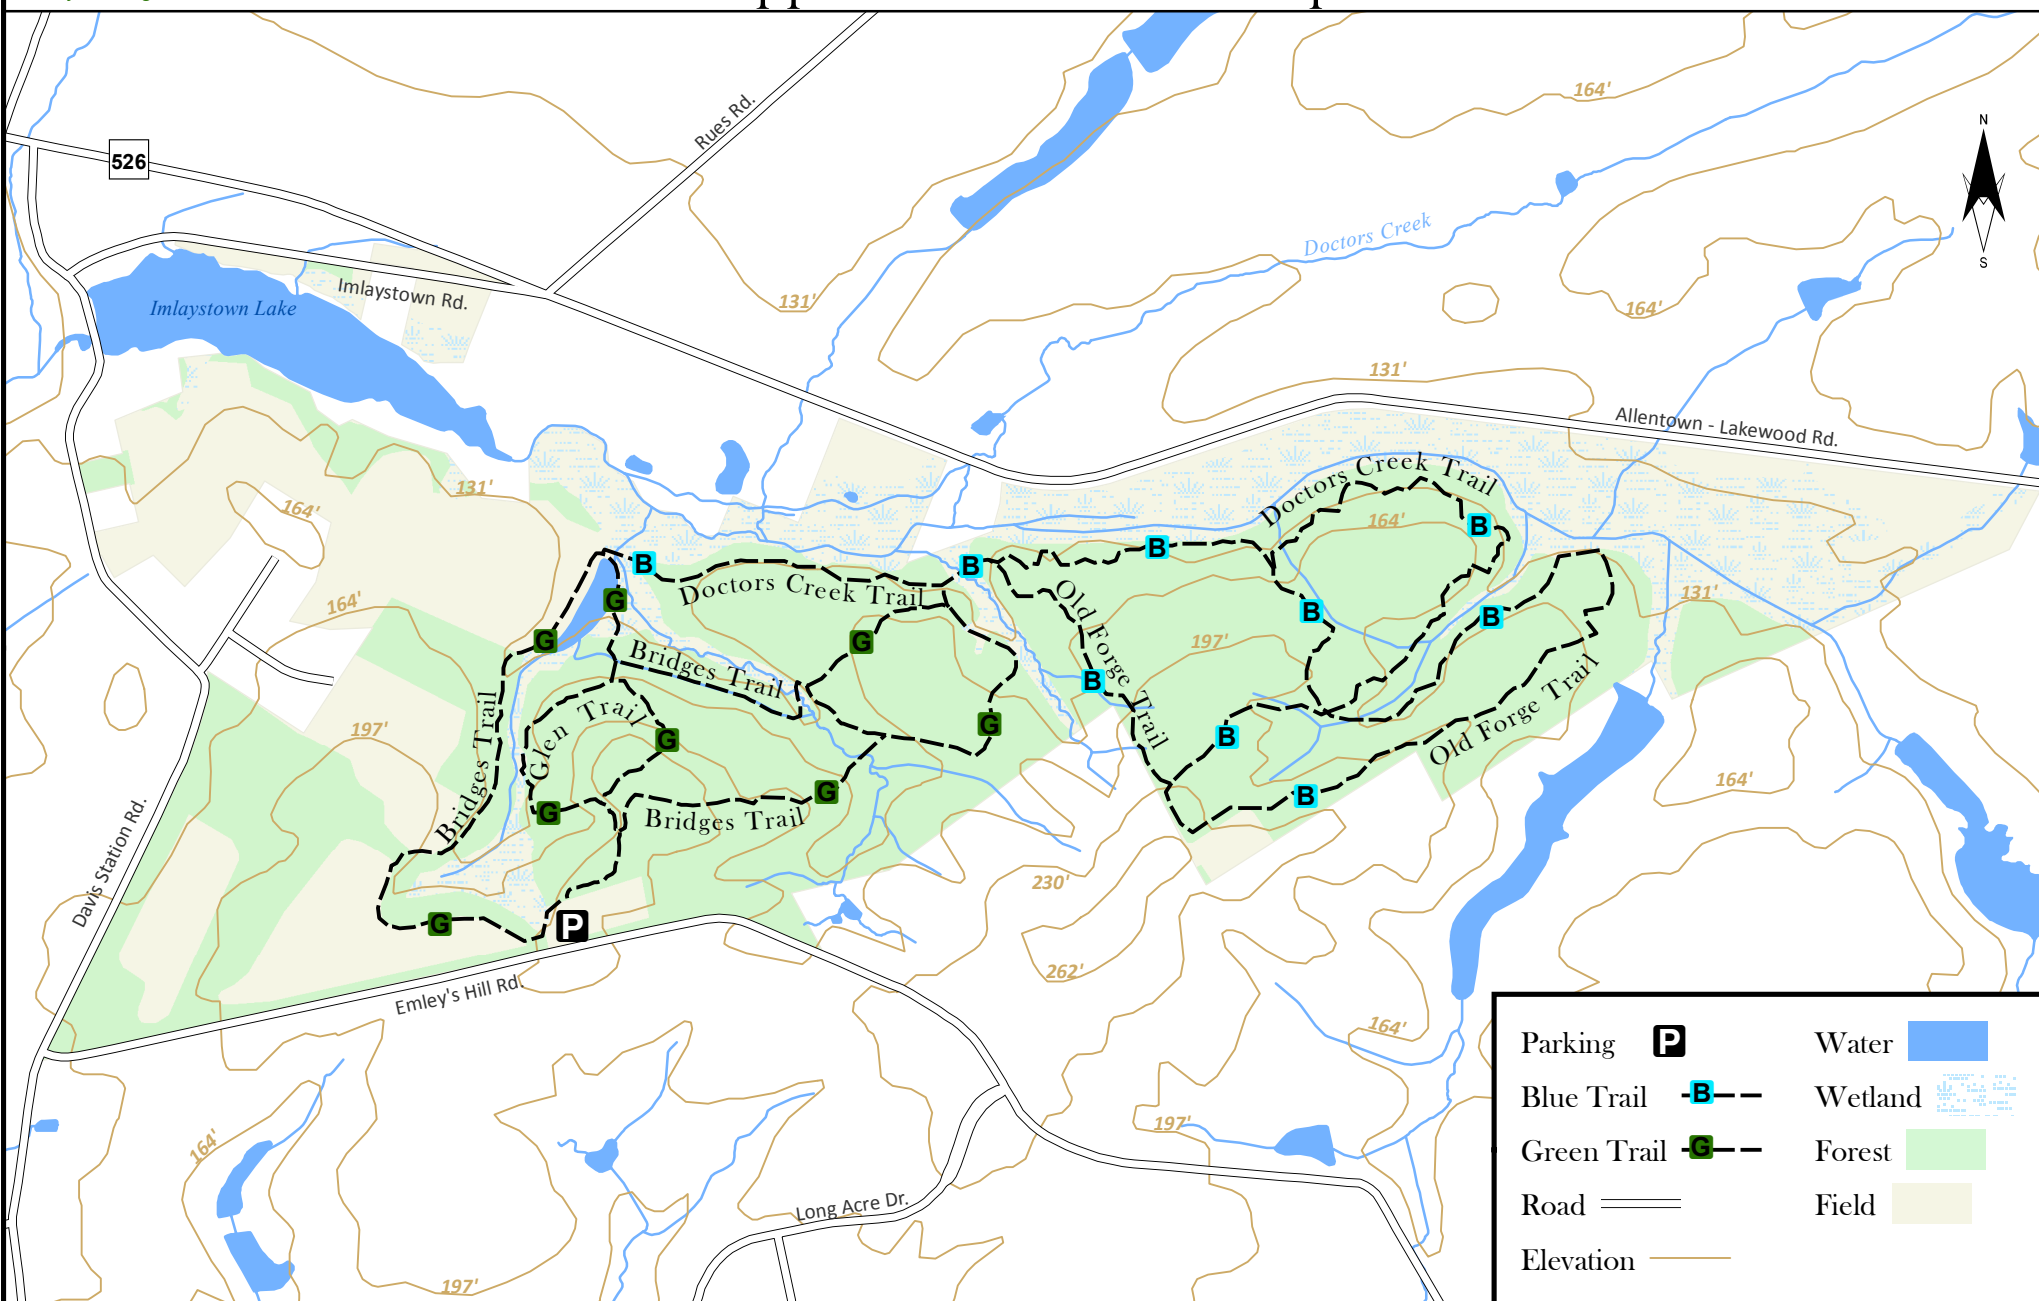

www.njtrails.org

Clayton Park Upper Freehold Township

Parking	P	Water	
Blue Trail	B - - -	Wetland	
Green Trail	G - - -	Forest	
Road		Field	
Elevation			

© NJ Trails Association, 2013. Cartography and trail data by D&R Greenway Land Trust 6/11/13. Other data acquired from NJDEP and NJDOT. This map was developed using New Jersey Department of Environmental Protection Geographic Information System digital data, but this secondary product has not been verified by NJDEP and is not state-authorized.