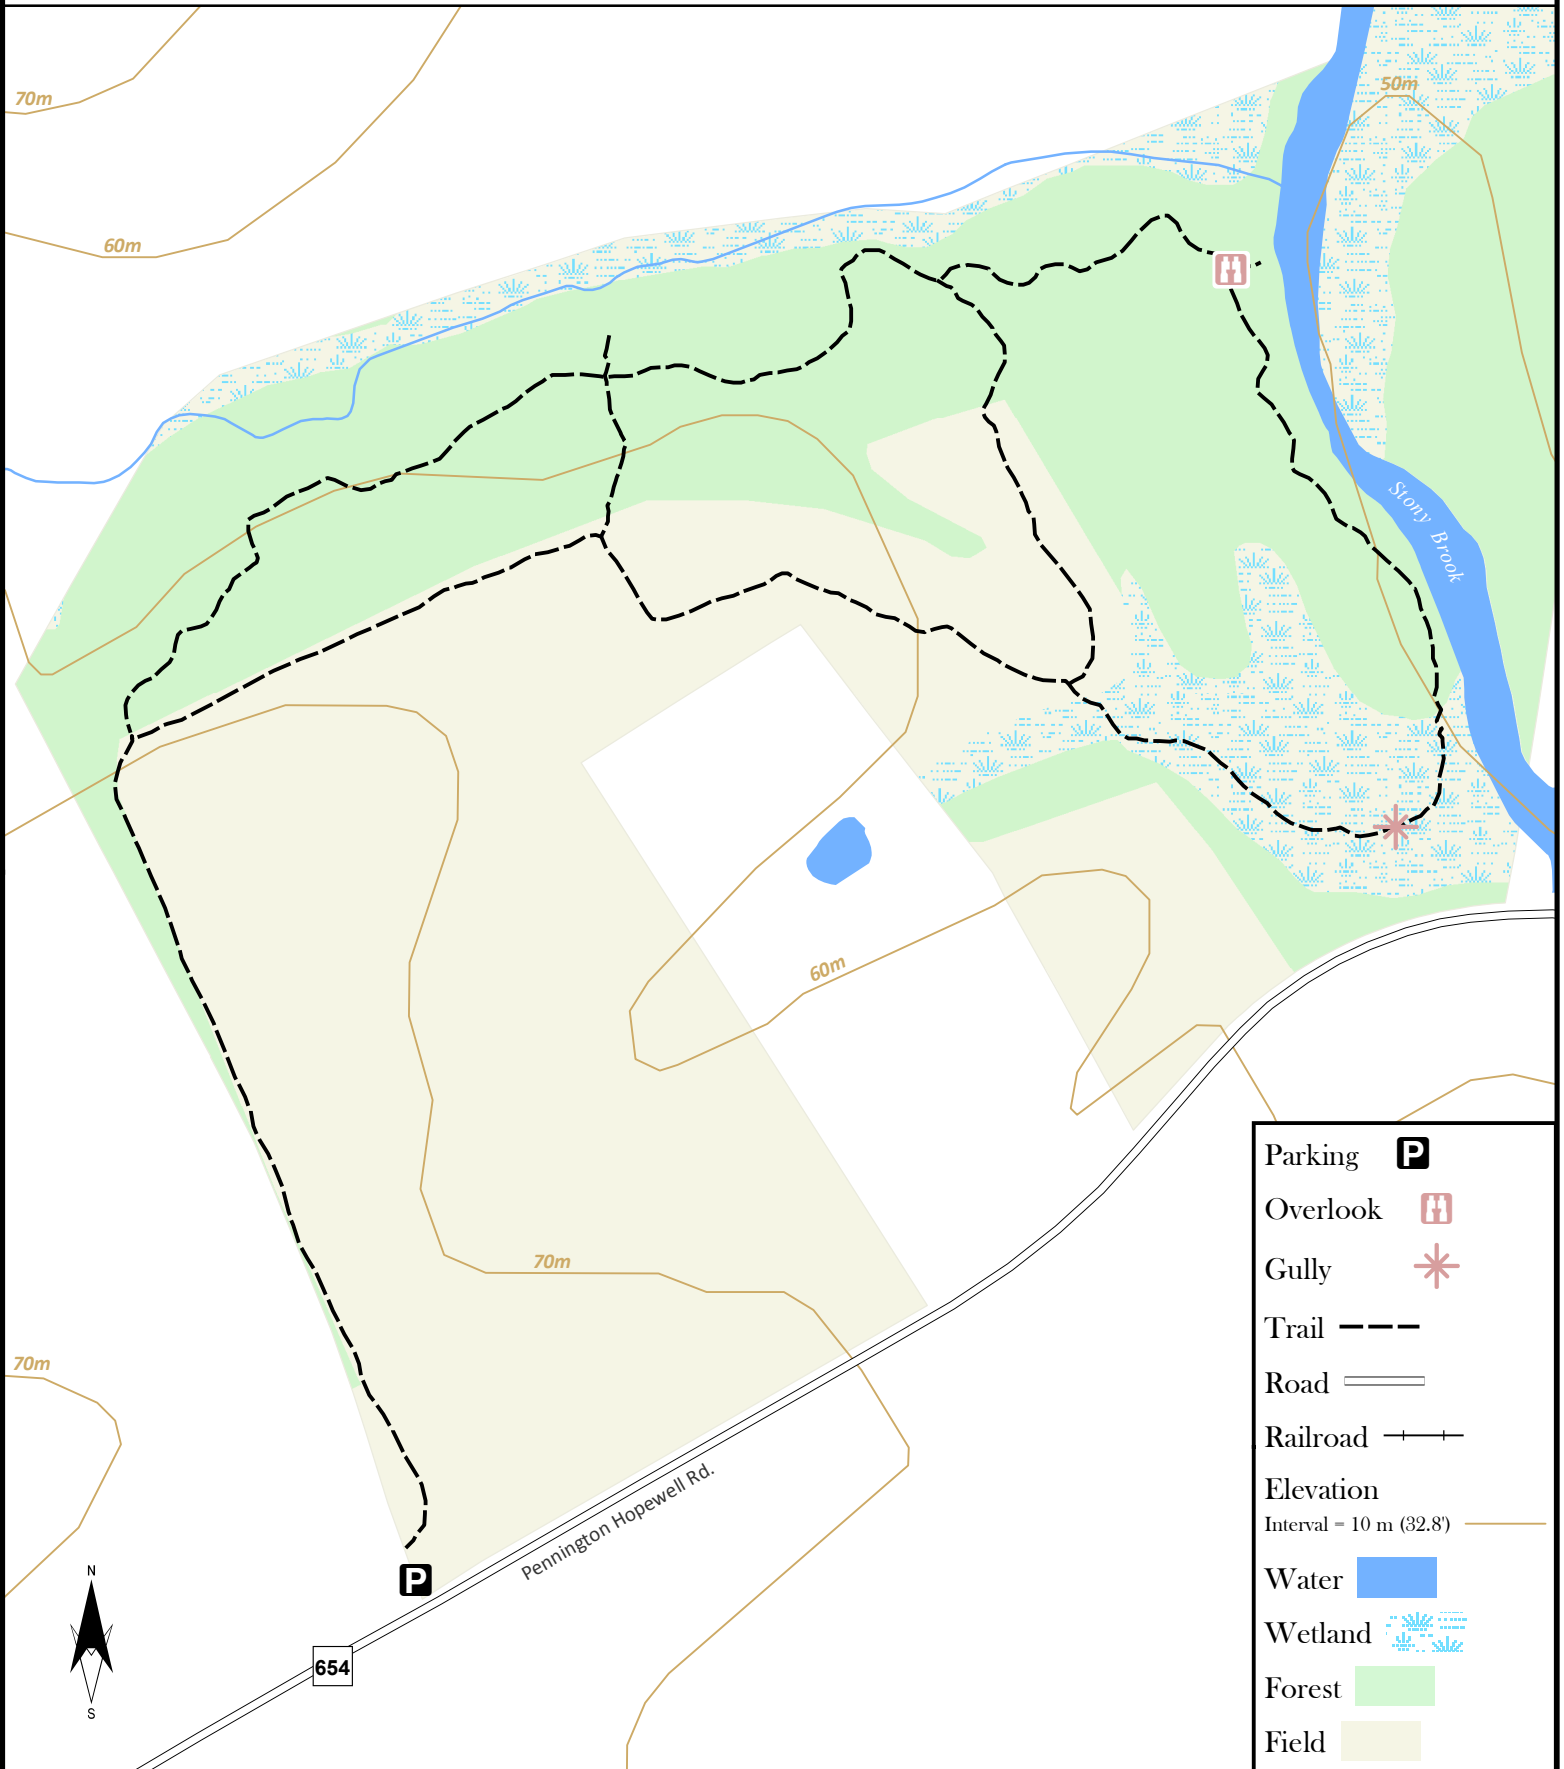

www.njtrails.org

Thompson Preserve Hopewell Twp.

Parking	
Overlook	
Gully	
Trail	
Road	
Railroad	
Elevation	Interval - 10 m (32.8')
Water	
Wetland	
Forest	
Field	

(c) NJ Trails Association, 2013. Cartography and trail data by D&R Greenway Land Trust 9/12/13. Other data acquired from NJDEP and NJDOT. This map was developed using New Jersey Department of Environmental Protection Geographic Information System digital data, but this secondary product has not been verified by NJDEP and is not state-authorized.