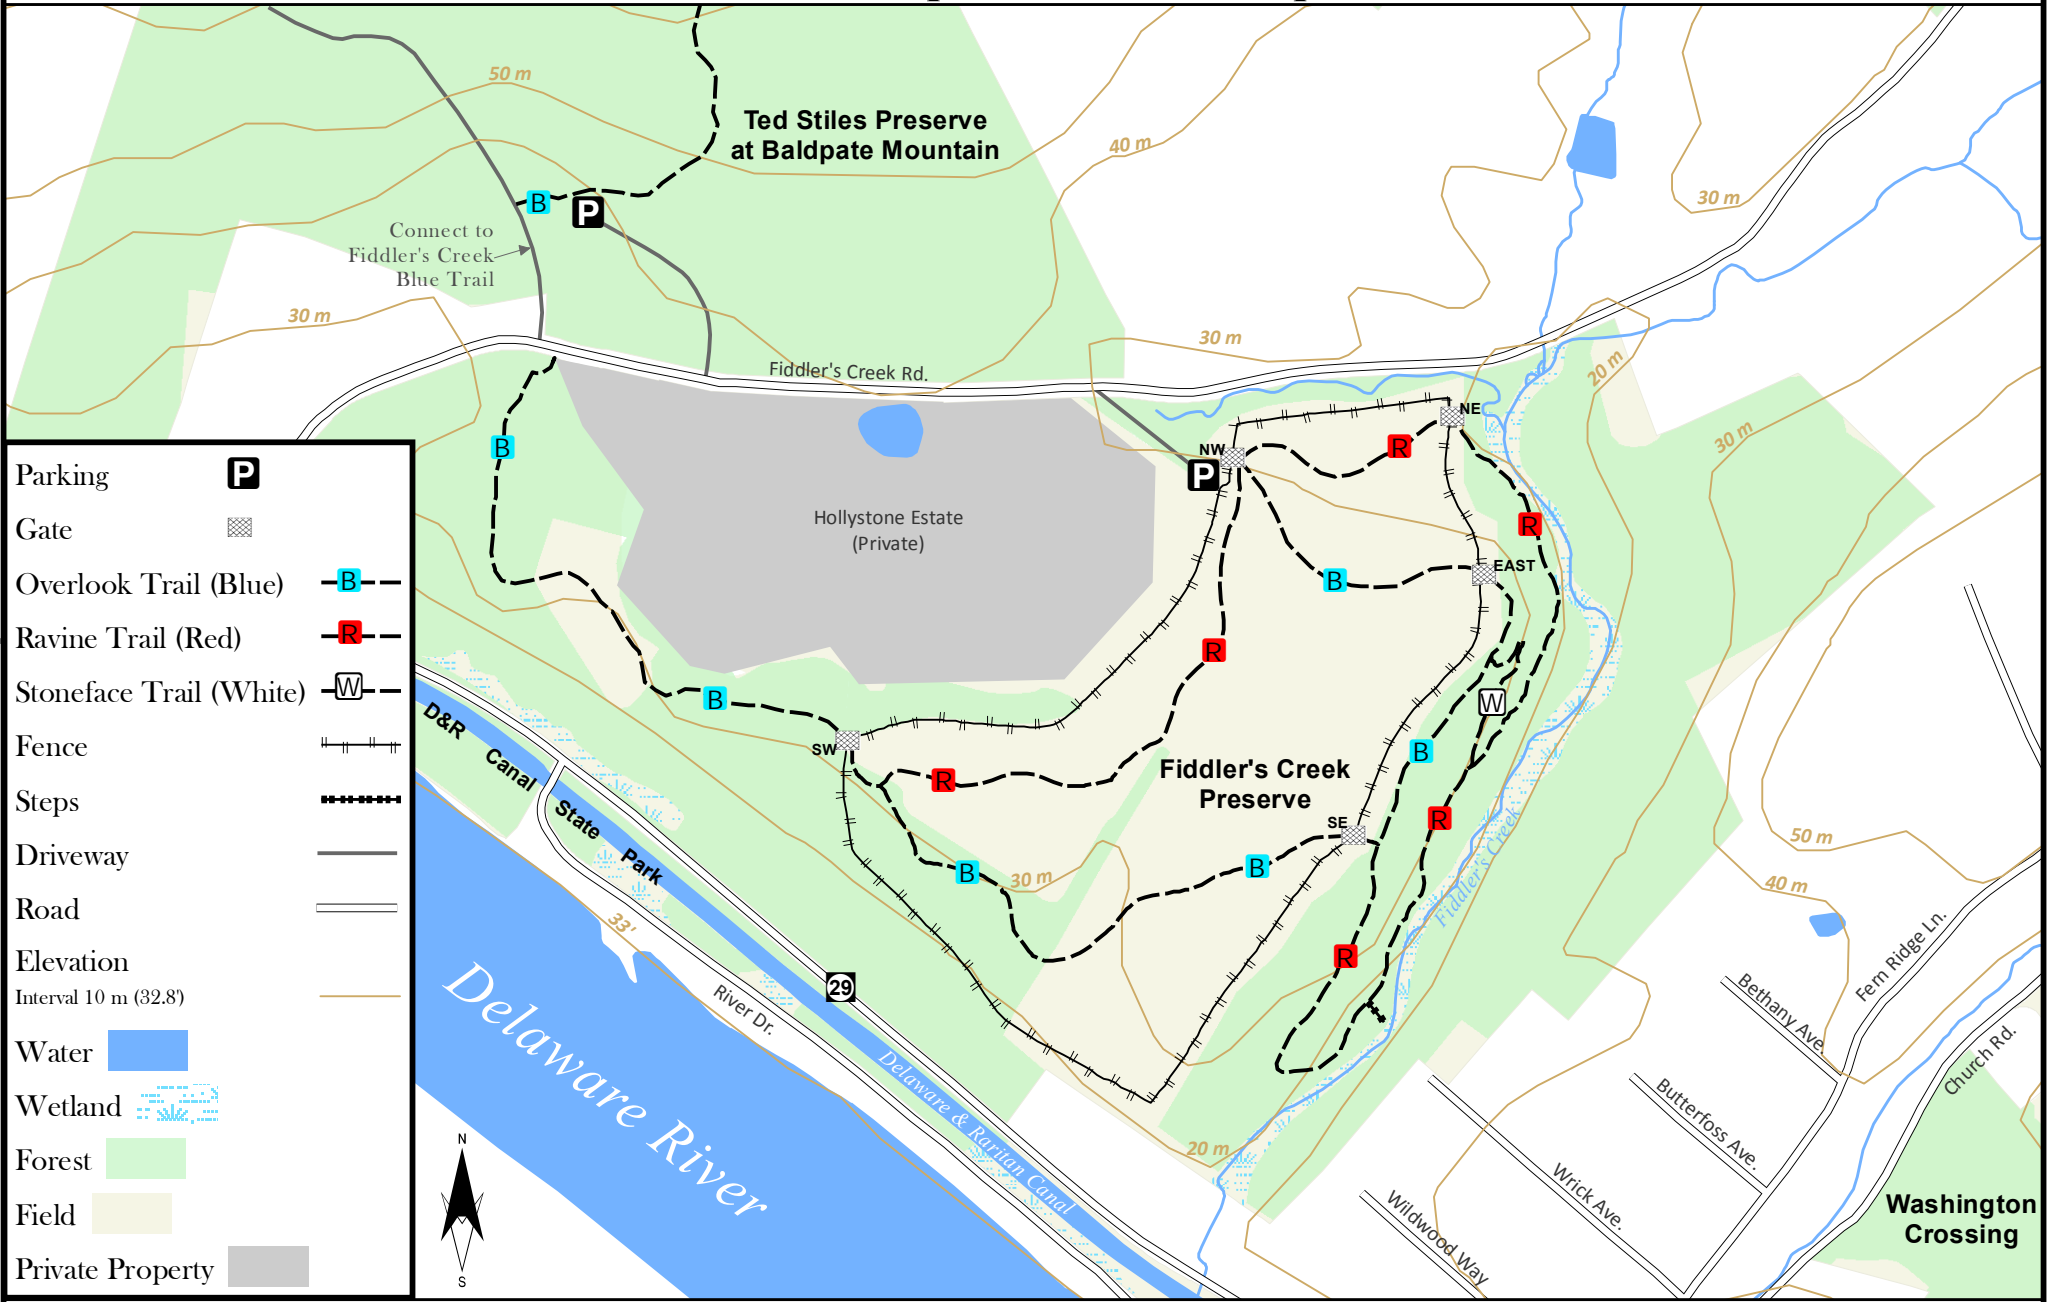

Fiddler's Creek Preserve Hopewell Township

Parking	P
Gate	☒
Overlook Trail (Blue)	B
Ravine Trail (Red)	R
Stoneface Trail (White)	W
Fence	
Steps	-----
Driveway	—
Road	==
Elevation	Interval 10 m (32.8)
Water	■
Wetland	■
Forest	■
Field	■
Private Property	■