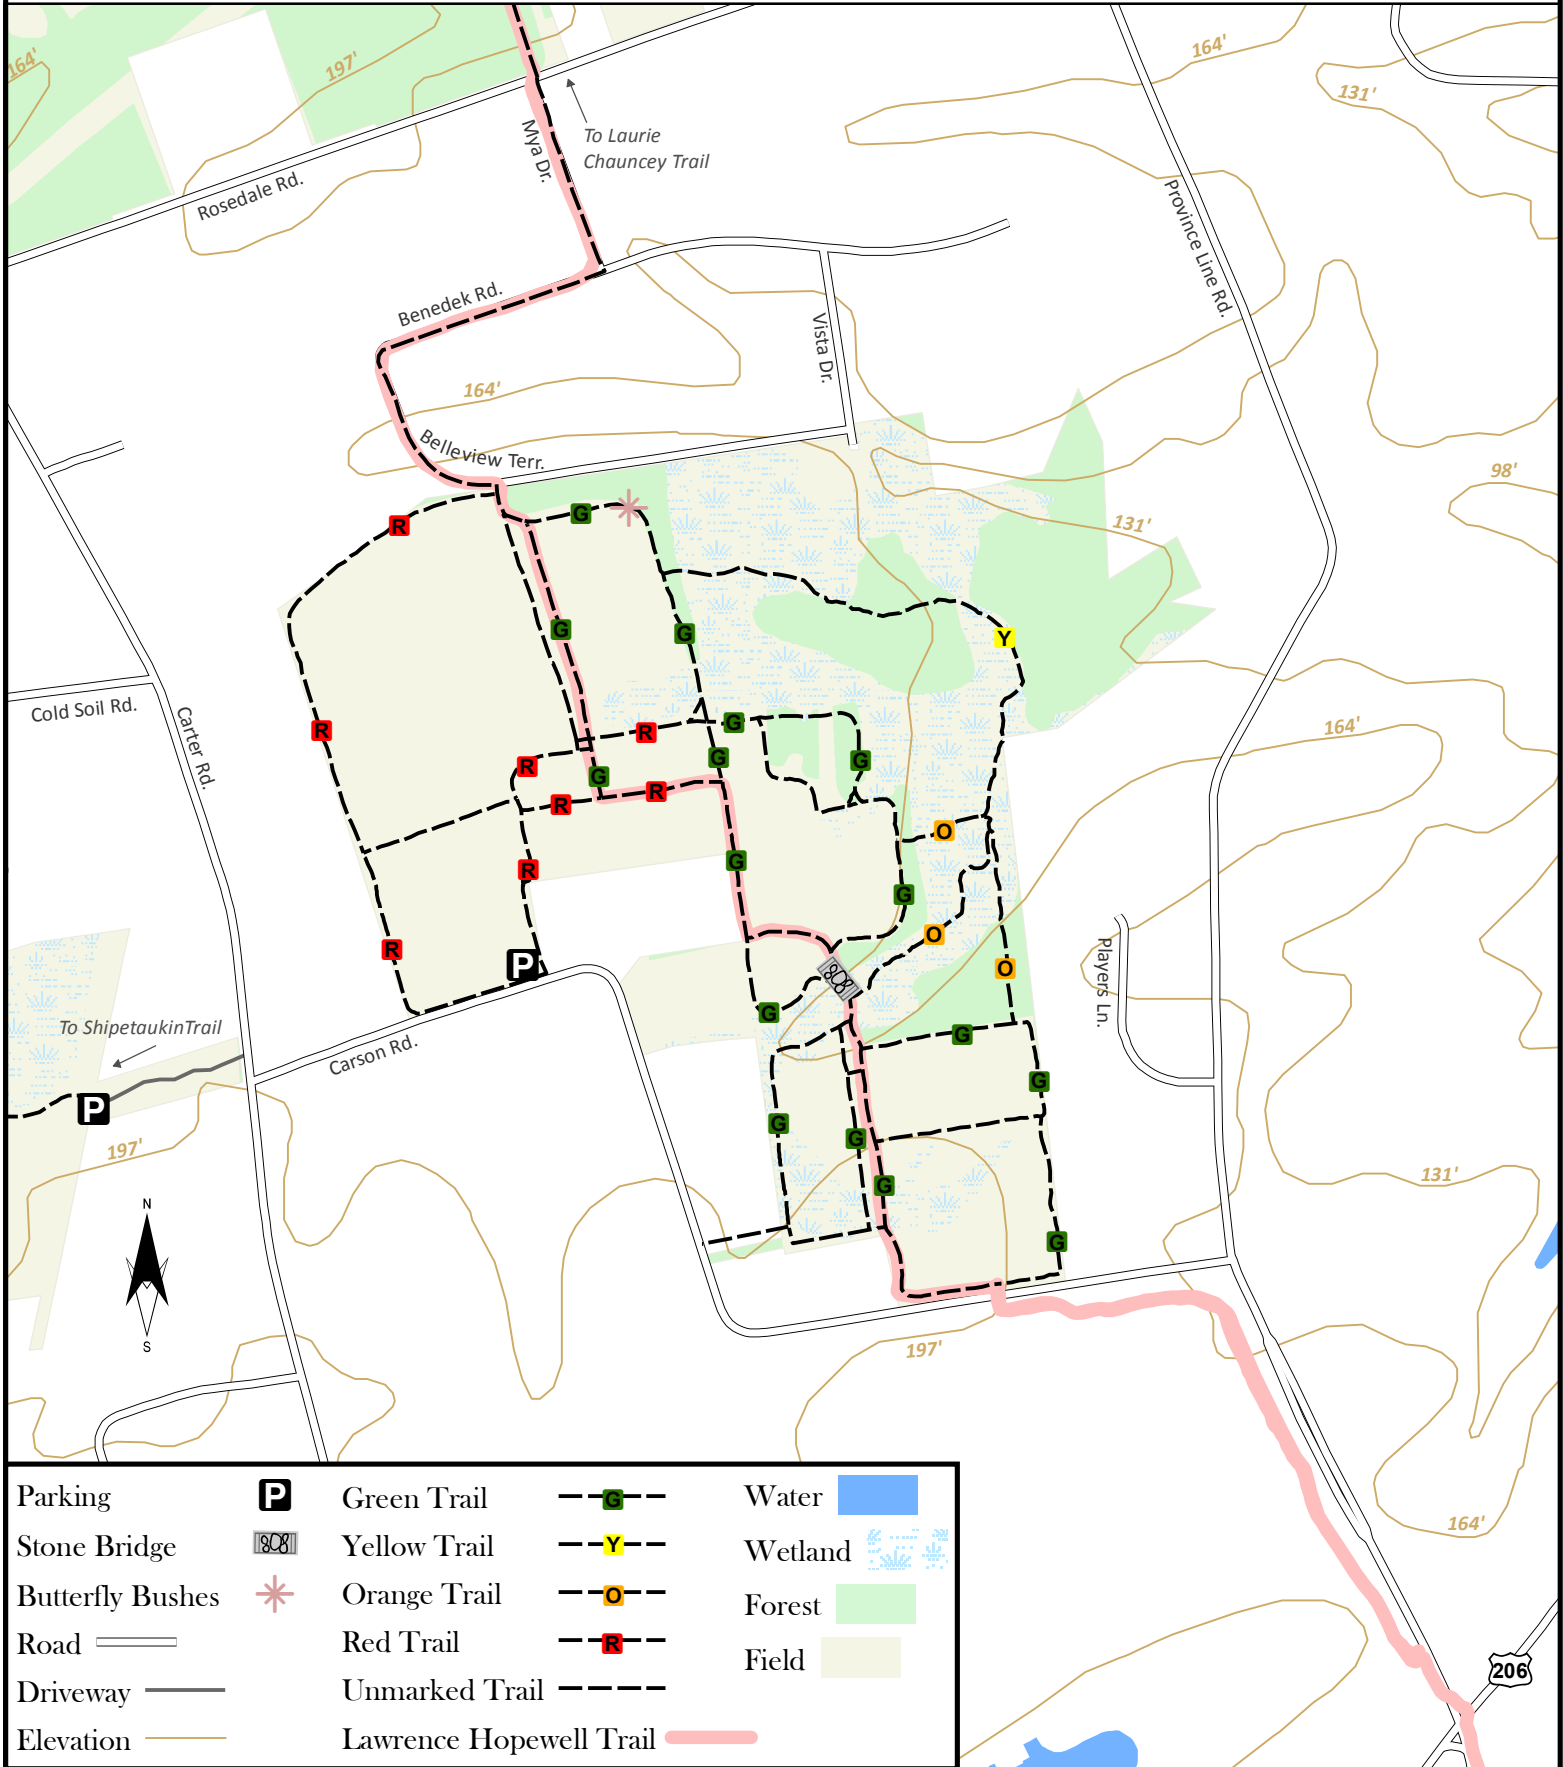

www.njtrails.org

Carson Road Woods Lawrence Township

Parking	P	Green Trail	-G-	Water	
Stone Bridge		Yellow Trail	-Y-	Wetland	
Butterfly Bushes	*	Orange Trail	-O-	Forest	
Road		Red Trail	-R-	Field	
Driveway		Unmarked Trail	- - -		
Elevation		Lawrence Hopewell Trail			

(c) NJ Trails Association, 2013. Cartography and trail data by D&R Greenway Land Trust 2/13/2013. Other data acquired from NJDEP and NJDOT. This map was developed using New Jersey Department of Environmental Protection Geographic Information System digital data, but this secondary product has not been verified by NJDEP and is not state-authorized.