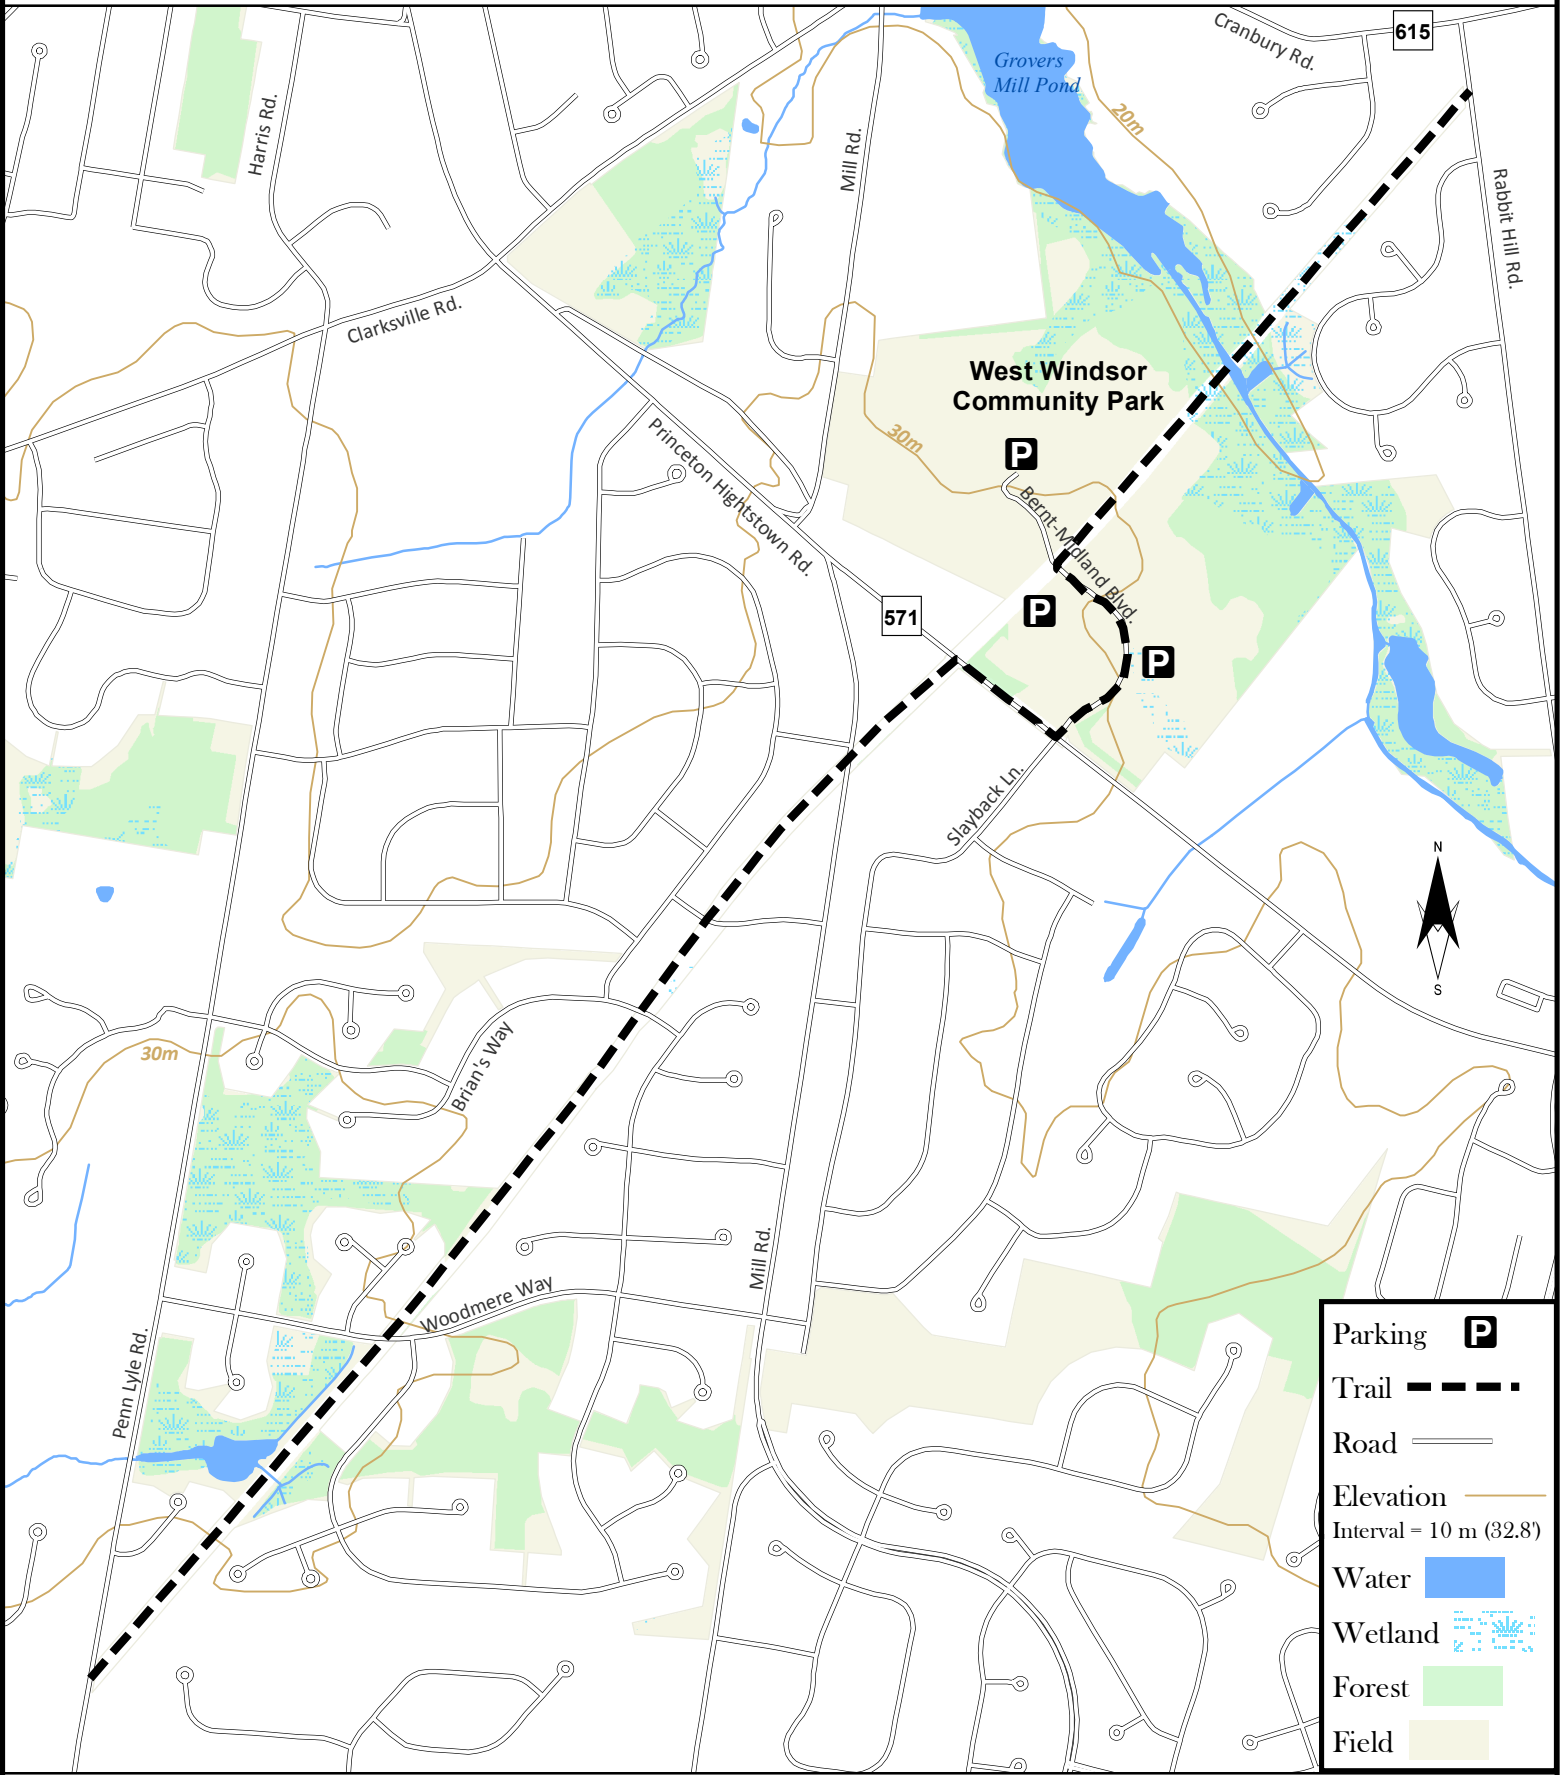

www.njtrails.org

Trolley Line Trail West Windsor Township

Parking	P
Trail	— — — — —
Road	—
Elevation	—
Interval = 10 m (32.8')	
Water	
Wetland	
Forest	
Field	