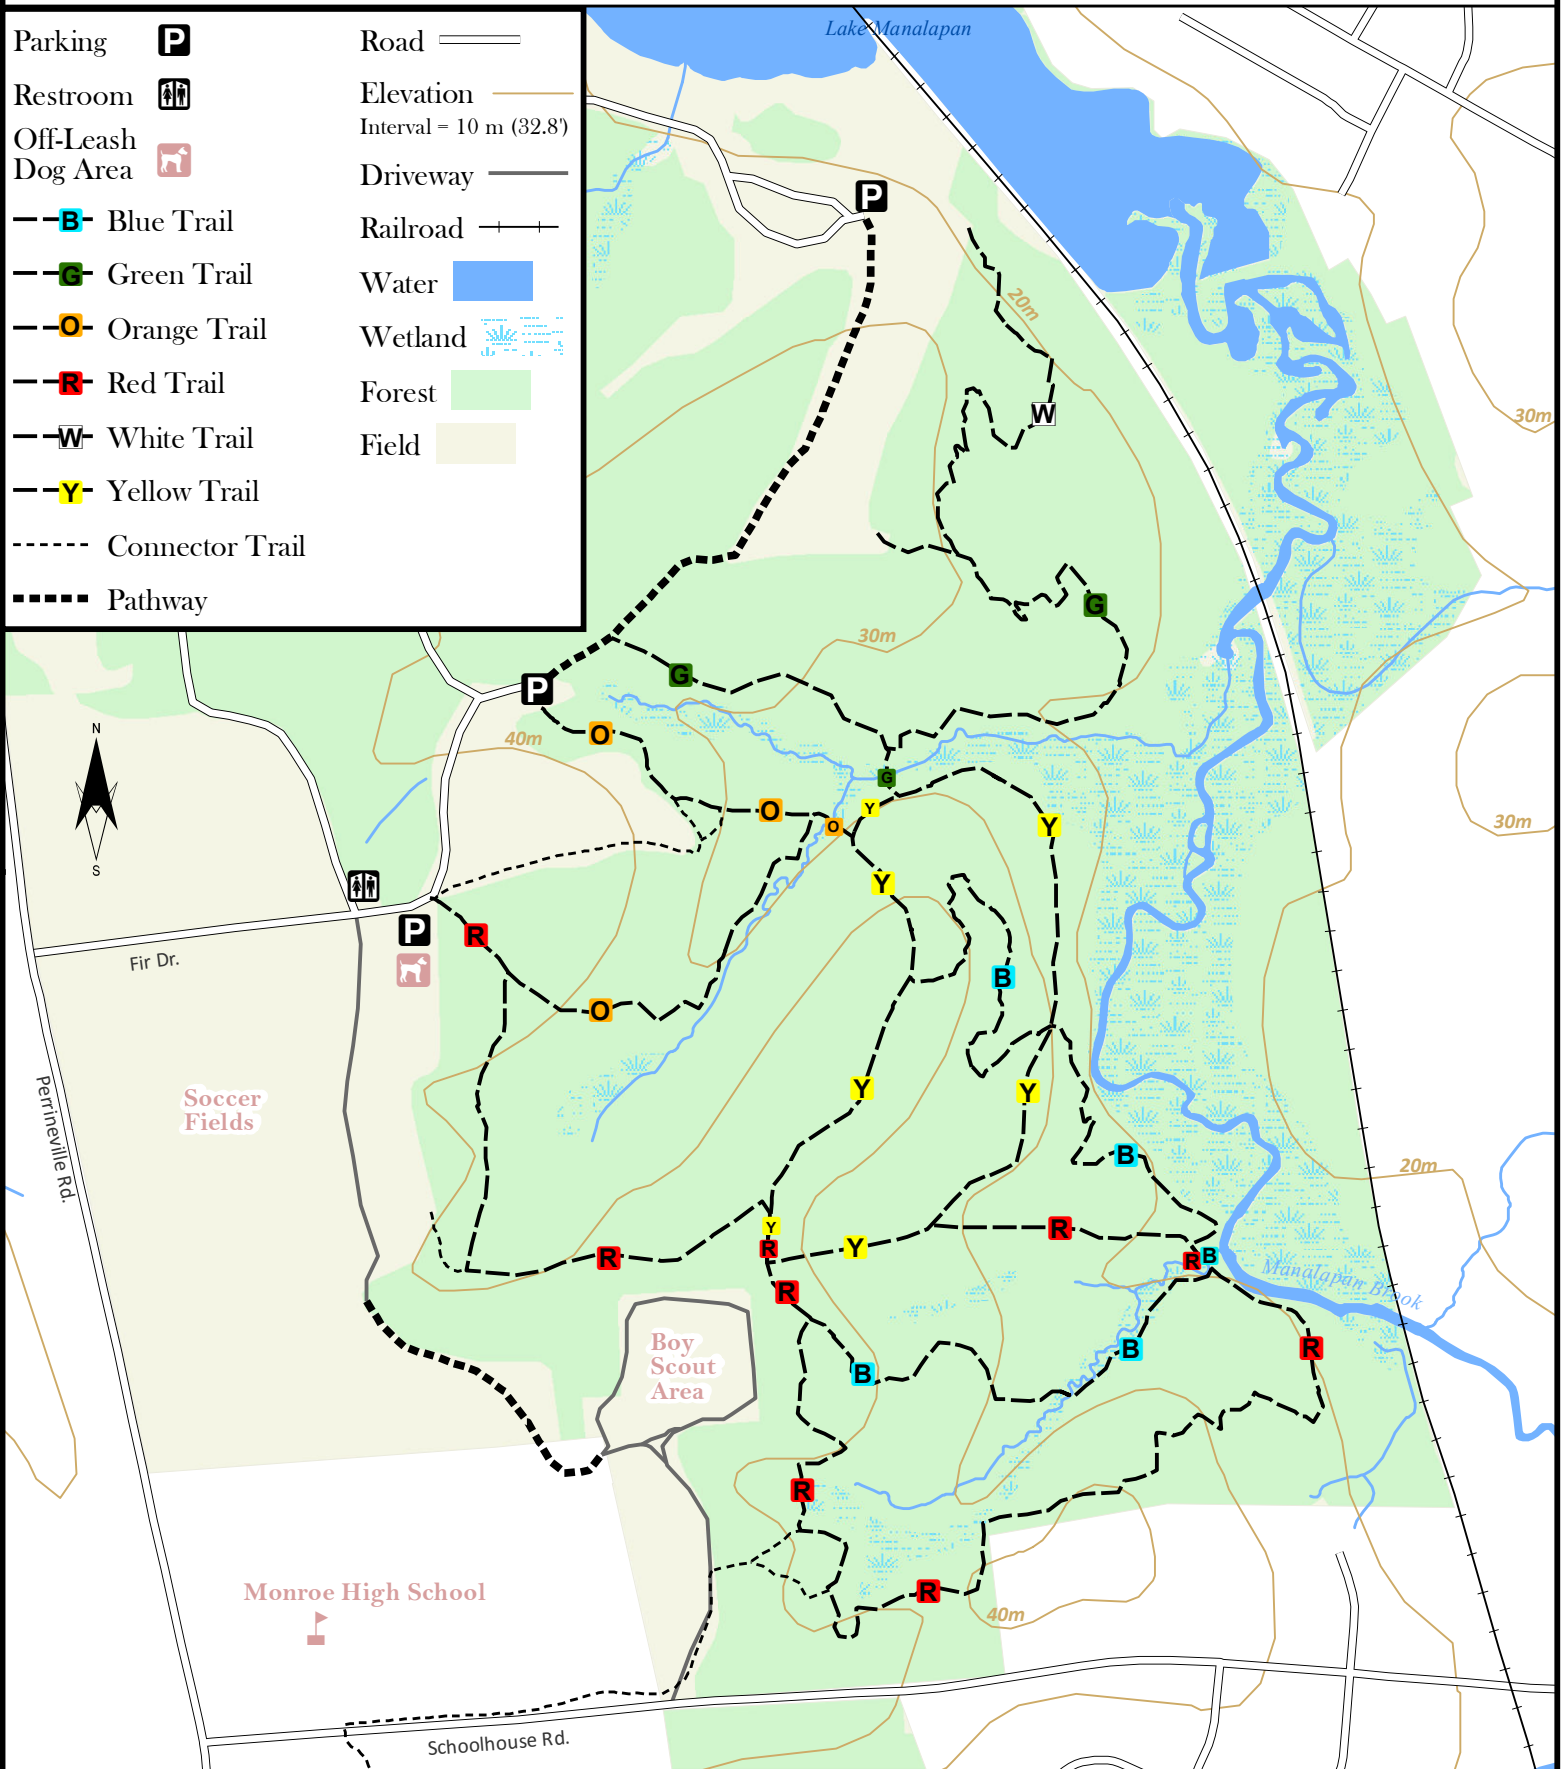

www.njtrails.org

Thompson Park Monroe Township

- | | |
|--------------------|--------------------------------------|
| Parking P | Road |
| Restroom | Elevation
Interval = 10 m (32.8') |
| Off-Leash Dog Area | Driveway |
| Blue Trail | Railroad |
| Green Trail | Water |
| Orange Trail | Wetland |
| Red Trail | Forest |
| White Trail | Field |
| Yellow Trail | |
| Connector Trail | |
| Pathway | |

(c) NJ Trails Association, 2016. Cartography and trail data by D&R Greenway Land Trust 11/8/16. Other data acquired from NJDEP and NJDOT. This map was developed using New Jersey Department of Environmental Protection Geographic Information System digital data, but this secondary product has not been verified by NJDEP and is not state-authorized.