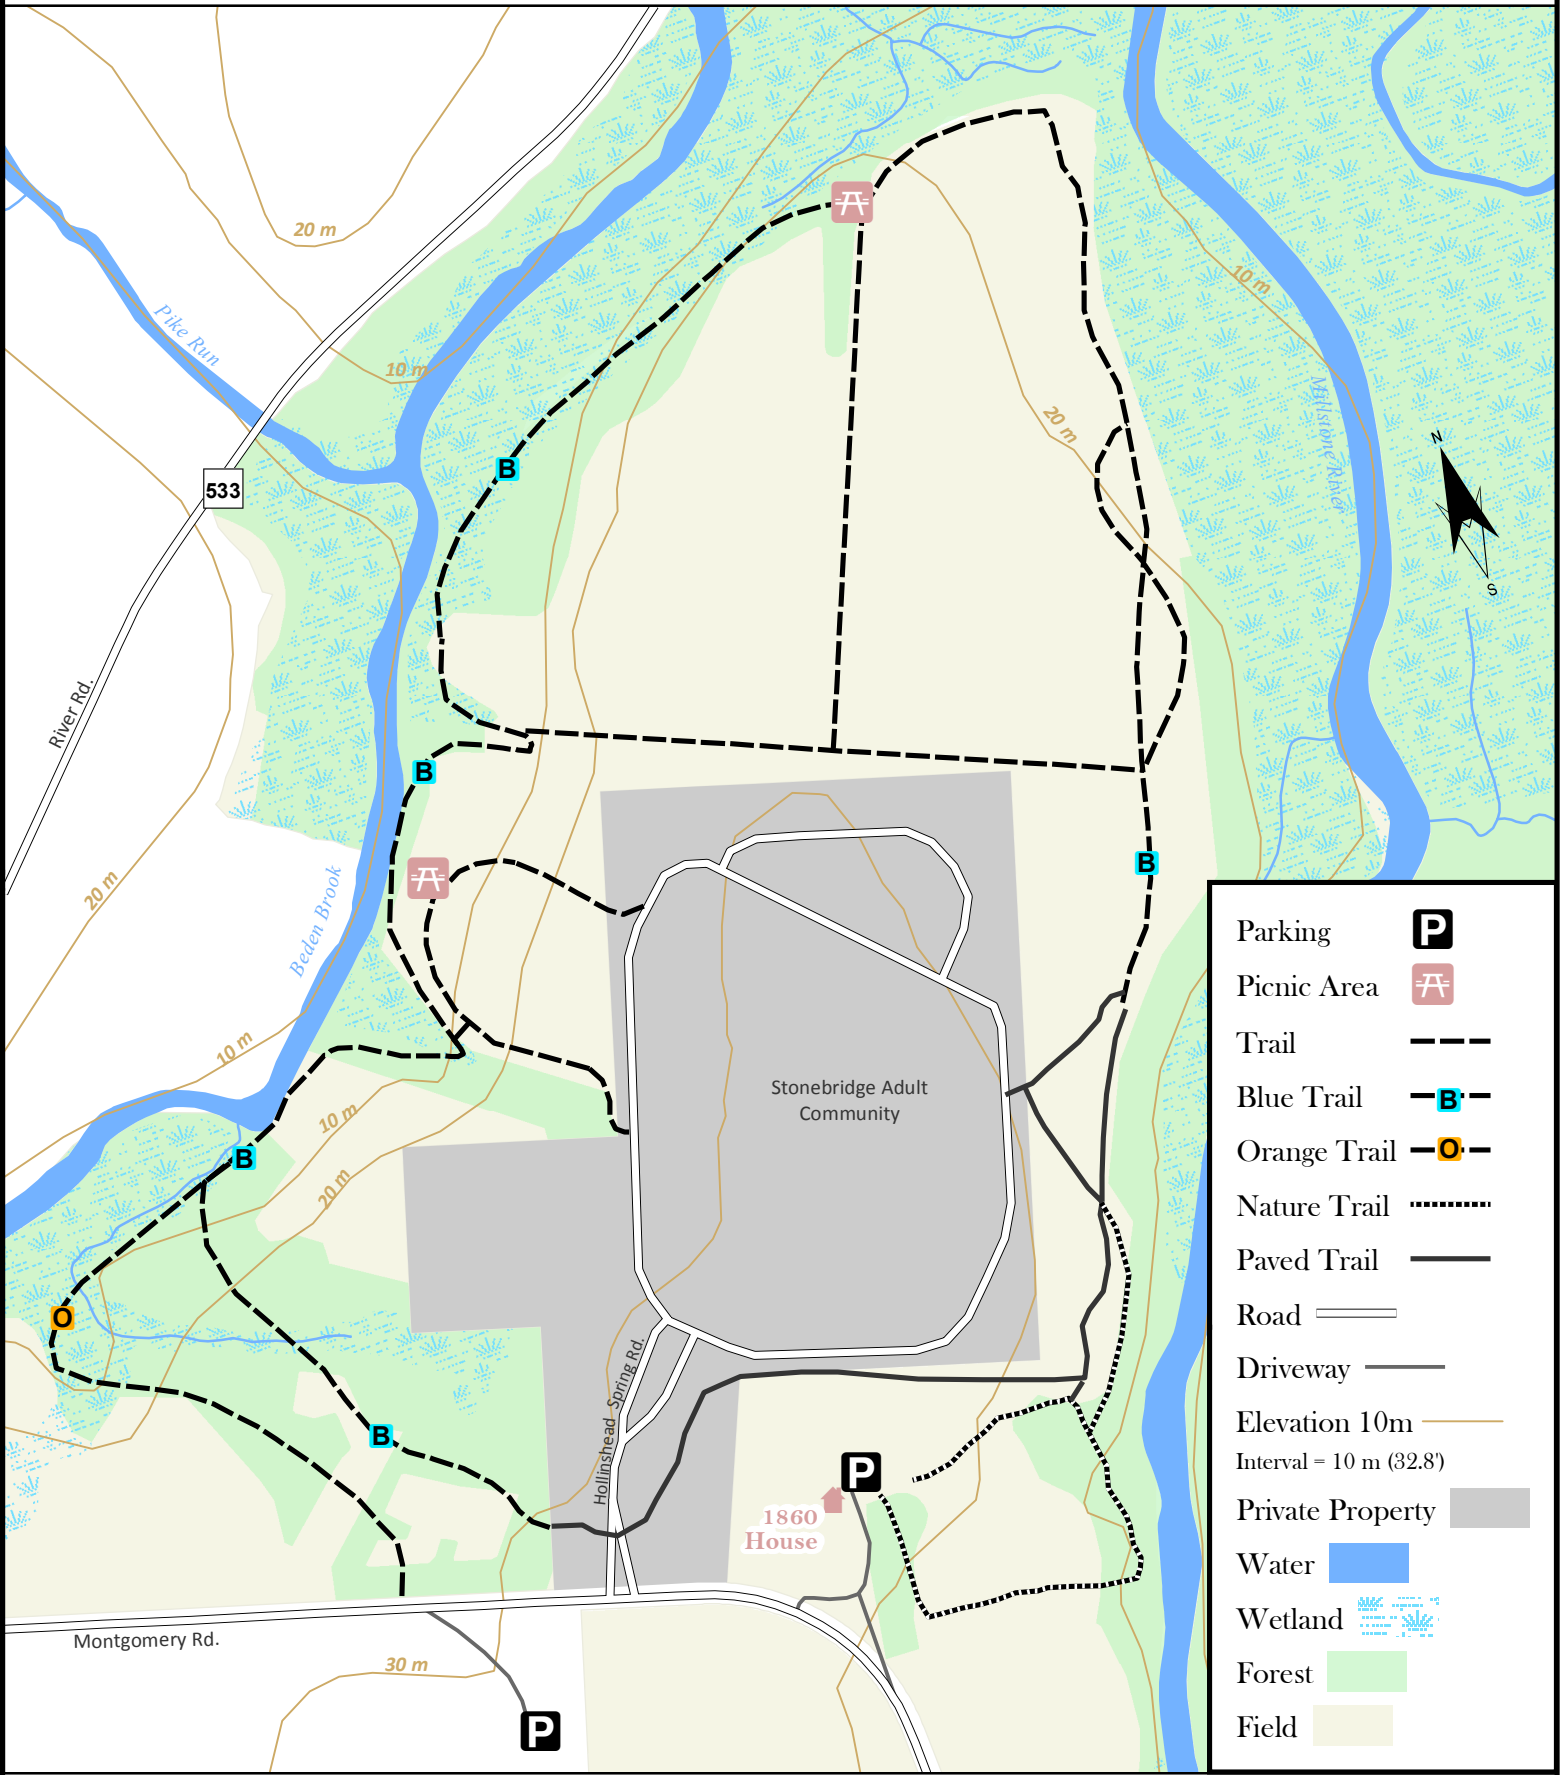

www.njtrails.org

Stonebridge Trails Montgomery Township

Parking	
Picnic Area	
Trail	
Blue Trail	
Orange Trail	
Nature Trail	
Paved Trail	
Road	
Driveway	
Elevation 10m	
Interval = 10 m (32.8')	
Private Property	
Water	
Wetland	
Forest	
Field	

(c) NJ Trails Association, 2014. Cartography and trail data by D&R Greenway Land Trust 6/17/14. Other data acquired from NJDEP and NJDOT. This map was developed using New Jersey Department of Environmental Protection Geographic Information System digital data, but this secondary product has not been verified by NJDEP and is not state-authorized.