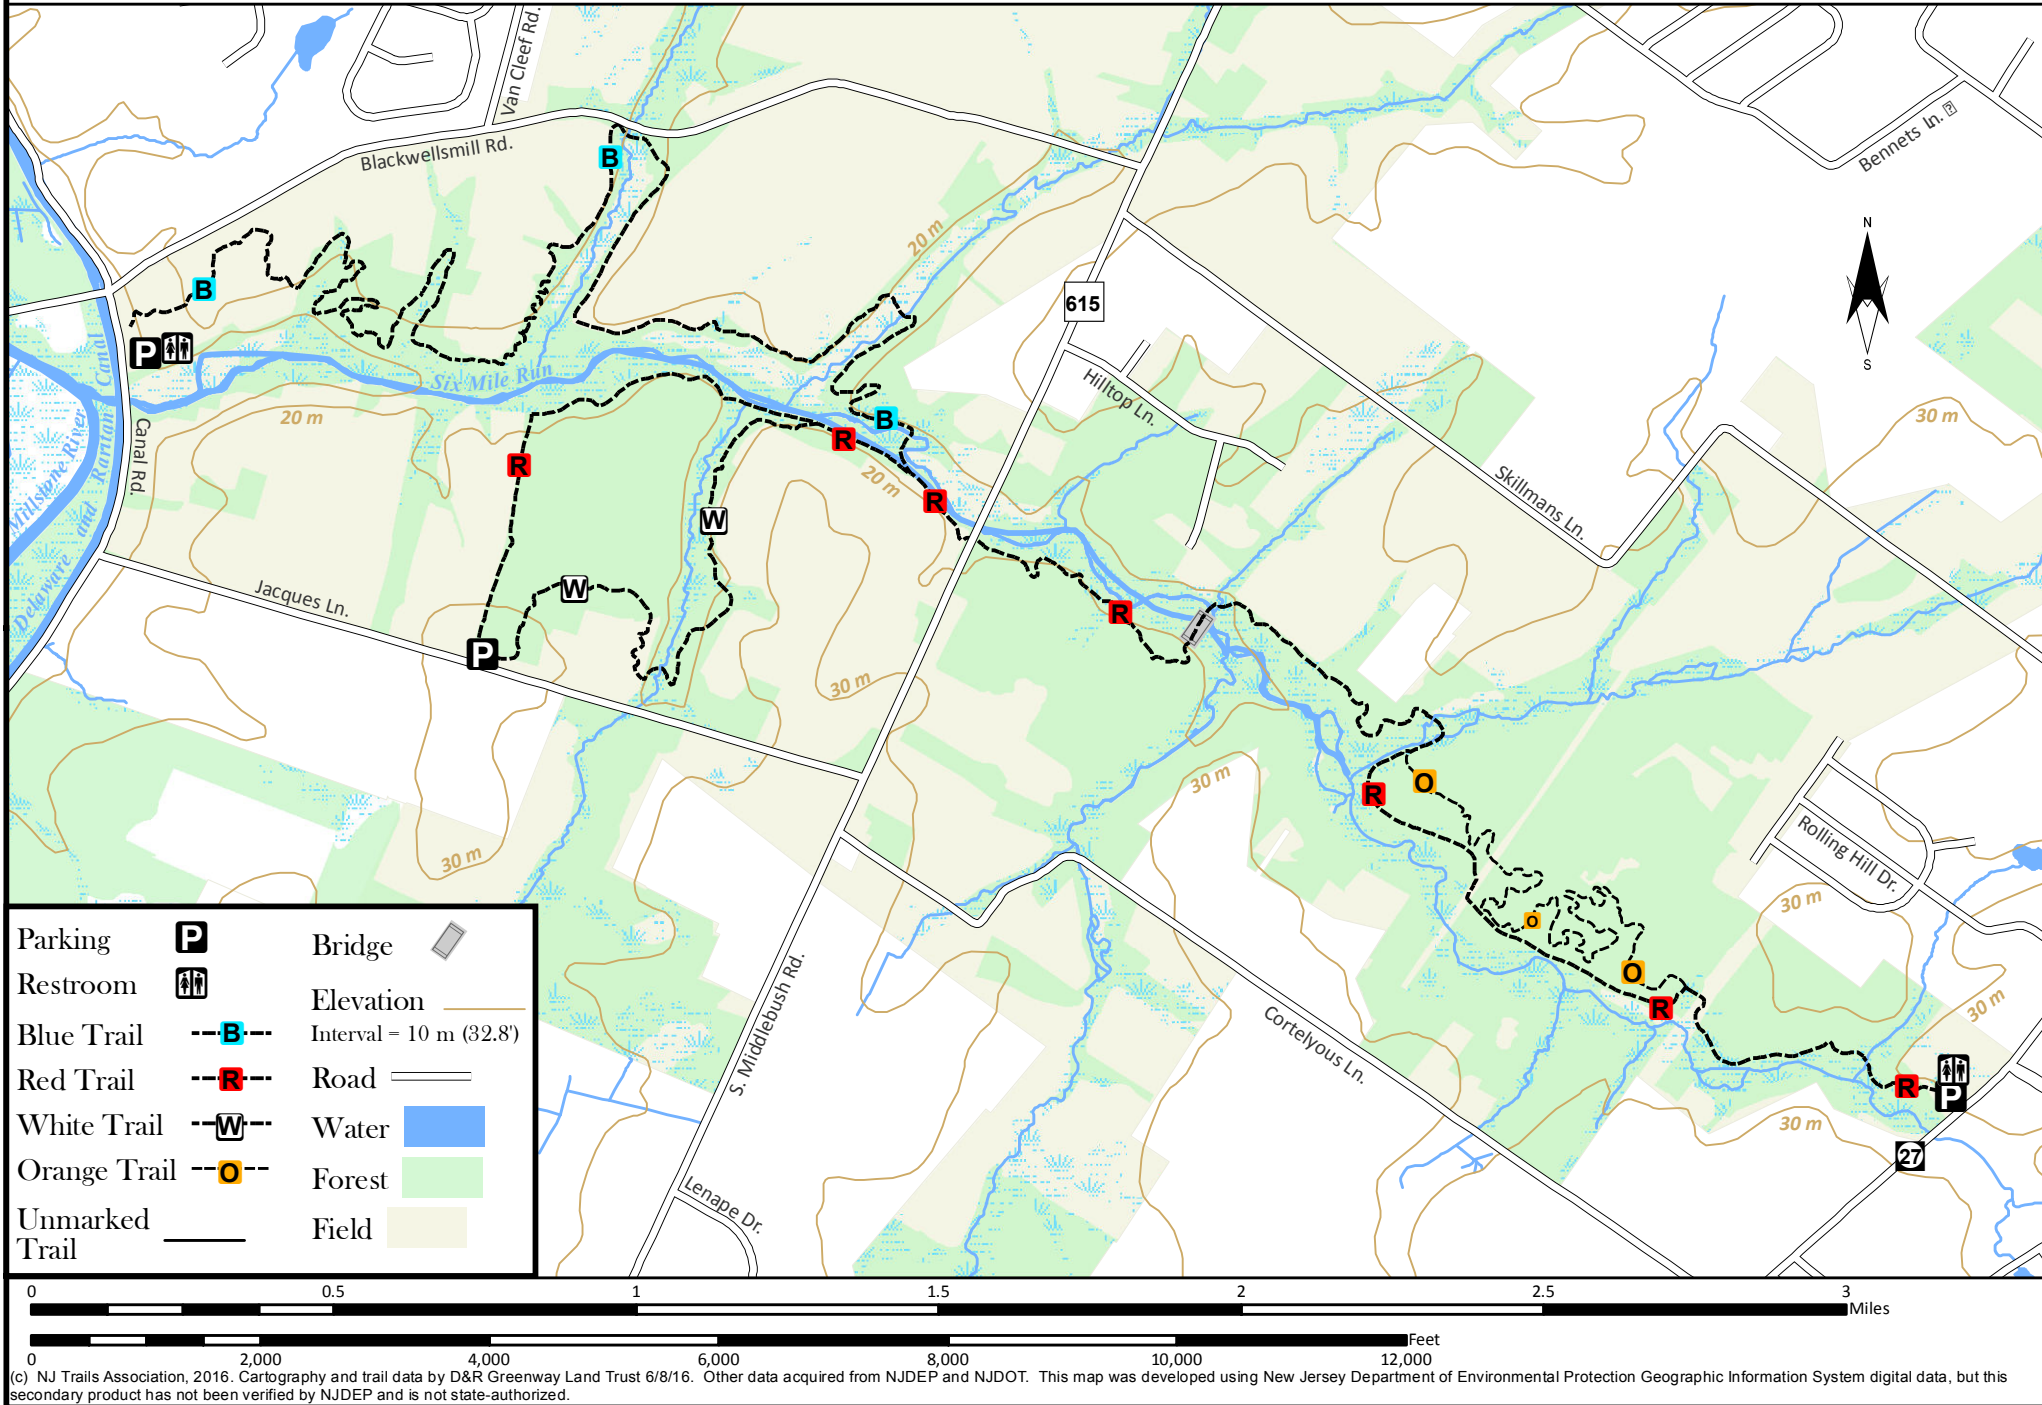

www.njtrails.org

Six Mile Run Franklin Township

(c) NJ Trails Association, 2016. Cartography and trail data by D&R Greenway Land Trust 6/8/16. Other data acquired from NJDEP and NJDOT. This map was developed using New Jersey Department of Environmental Protection Geographic Information System digital data, but this secondary product has not been verified by NJDEP and is not state-authorized.