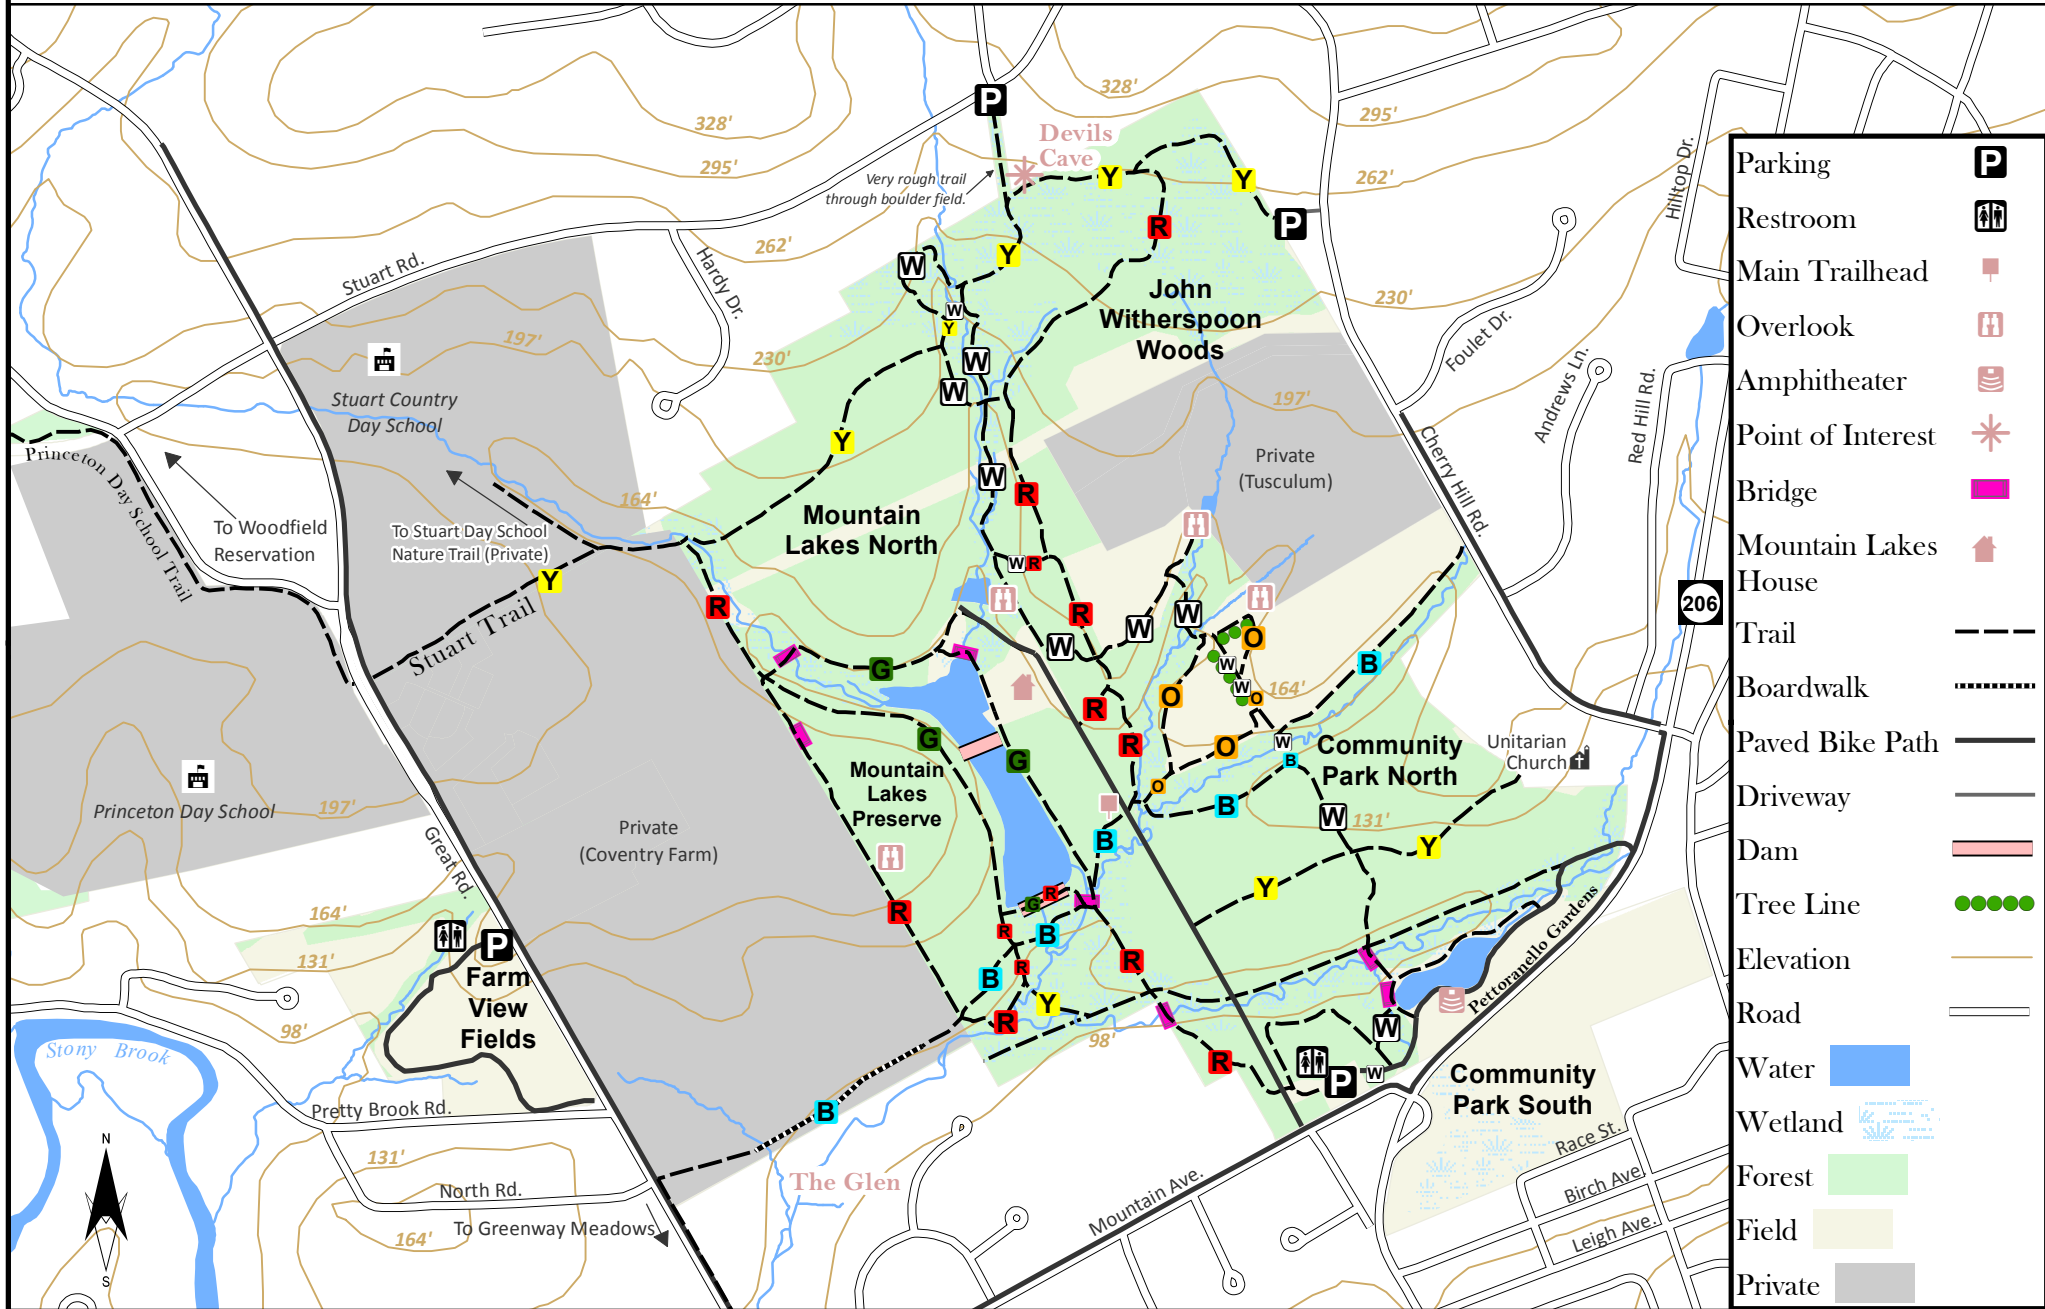

# Mountain Lakes Open Space Area Princeton

Parking	
Restroom	
Main Trailhead	
Overlook	
Amphitheater	
Point of Interest	
Bridge	
Mountain Lakes House	
Trail	
Boardwalk	
Paved Bike Path	
Driveway	
Dam	
Tree Line	
Elevation	
Road	
Water	
Wetland	
Forest	
Field	
Private	

© NJ Trails Association, 2014. Cartography and trail data by D&R Greenway Land Trust 1/23/2014. Other data acquired from NJDEP and NJDOT. This map was developed using New Jersey Department of Environmental Protection Geographic Information System digital data, but this secondary product has not been verified by NJDEP and is not state-authorized.