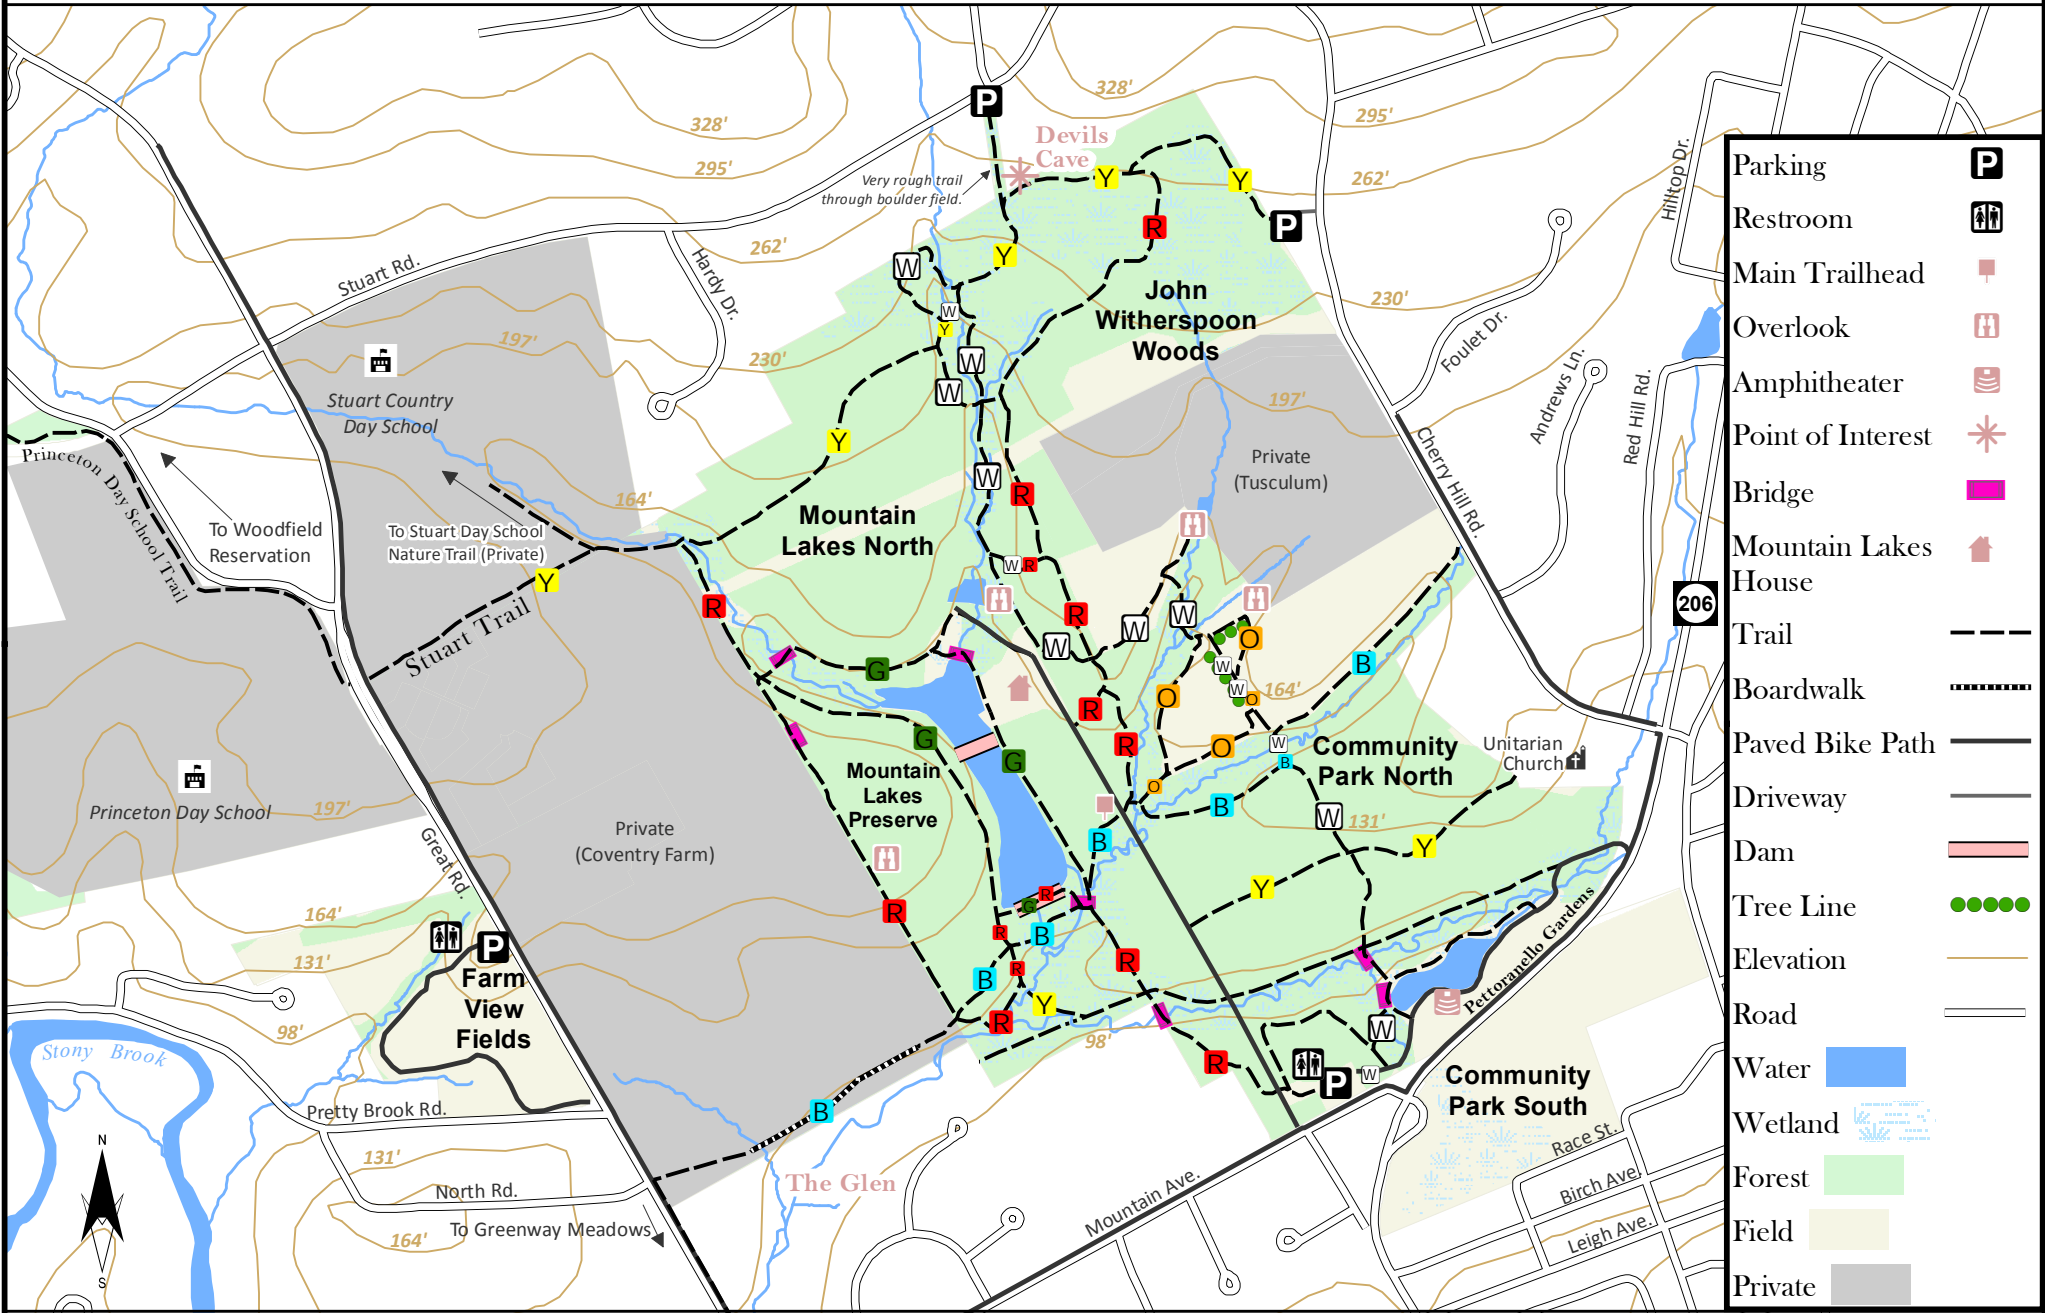

# Mountain Lakes Open Space Area Princeton

Parking	
Restroom	
Main Trailhead	
Overlook	
Amphitheater	
Point of Interest	
Bridge	
Mountain Lakes House	
Trail	
Boardwalk	
Paved Bike Path	
Driveway	
Dam	
Tree Line	
Elevation	
Road	
Water	
Wetland	
Forest	
Field	
Private	