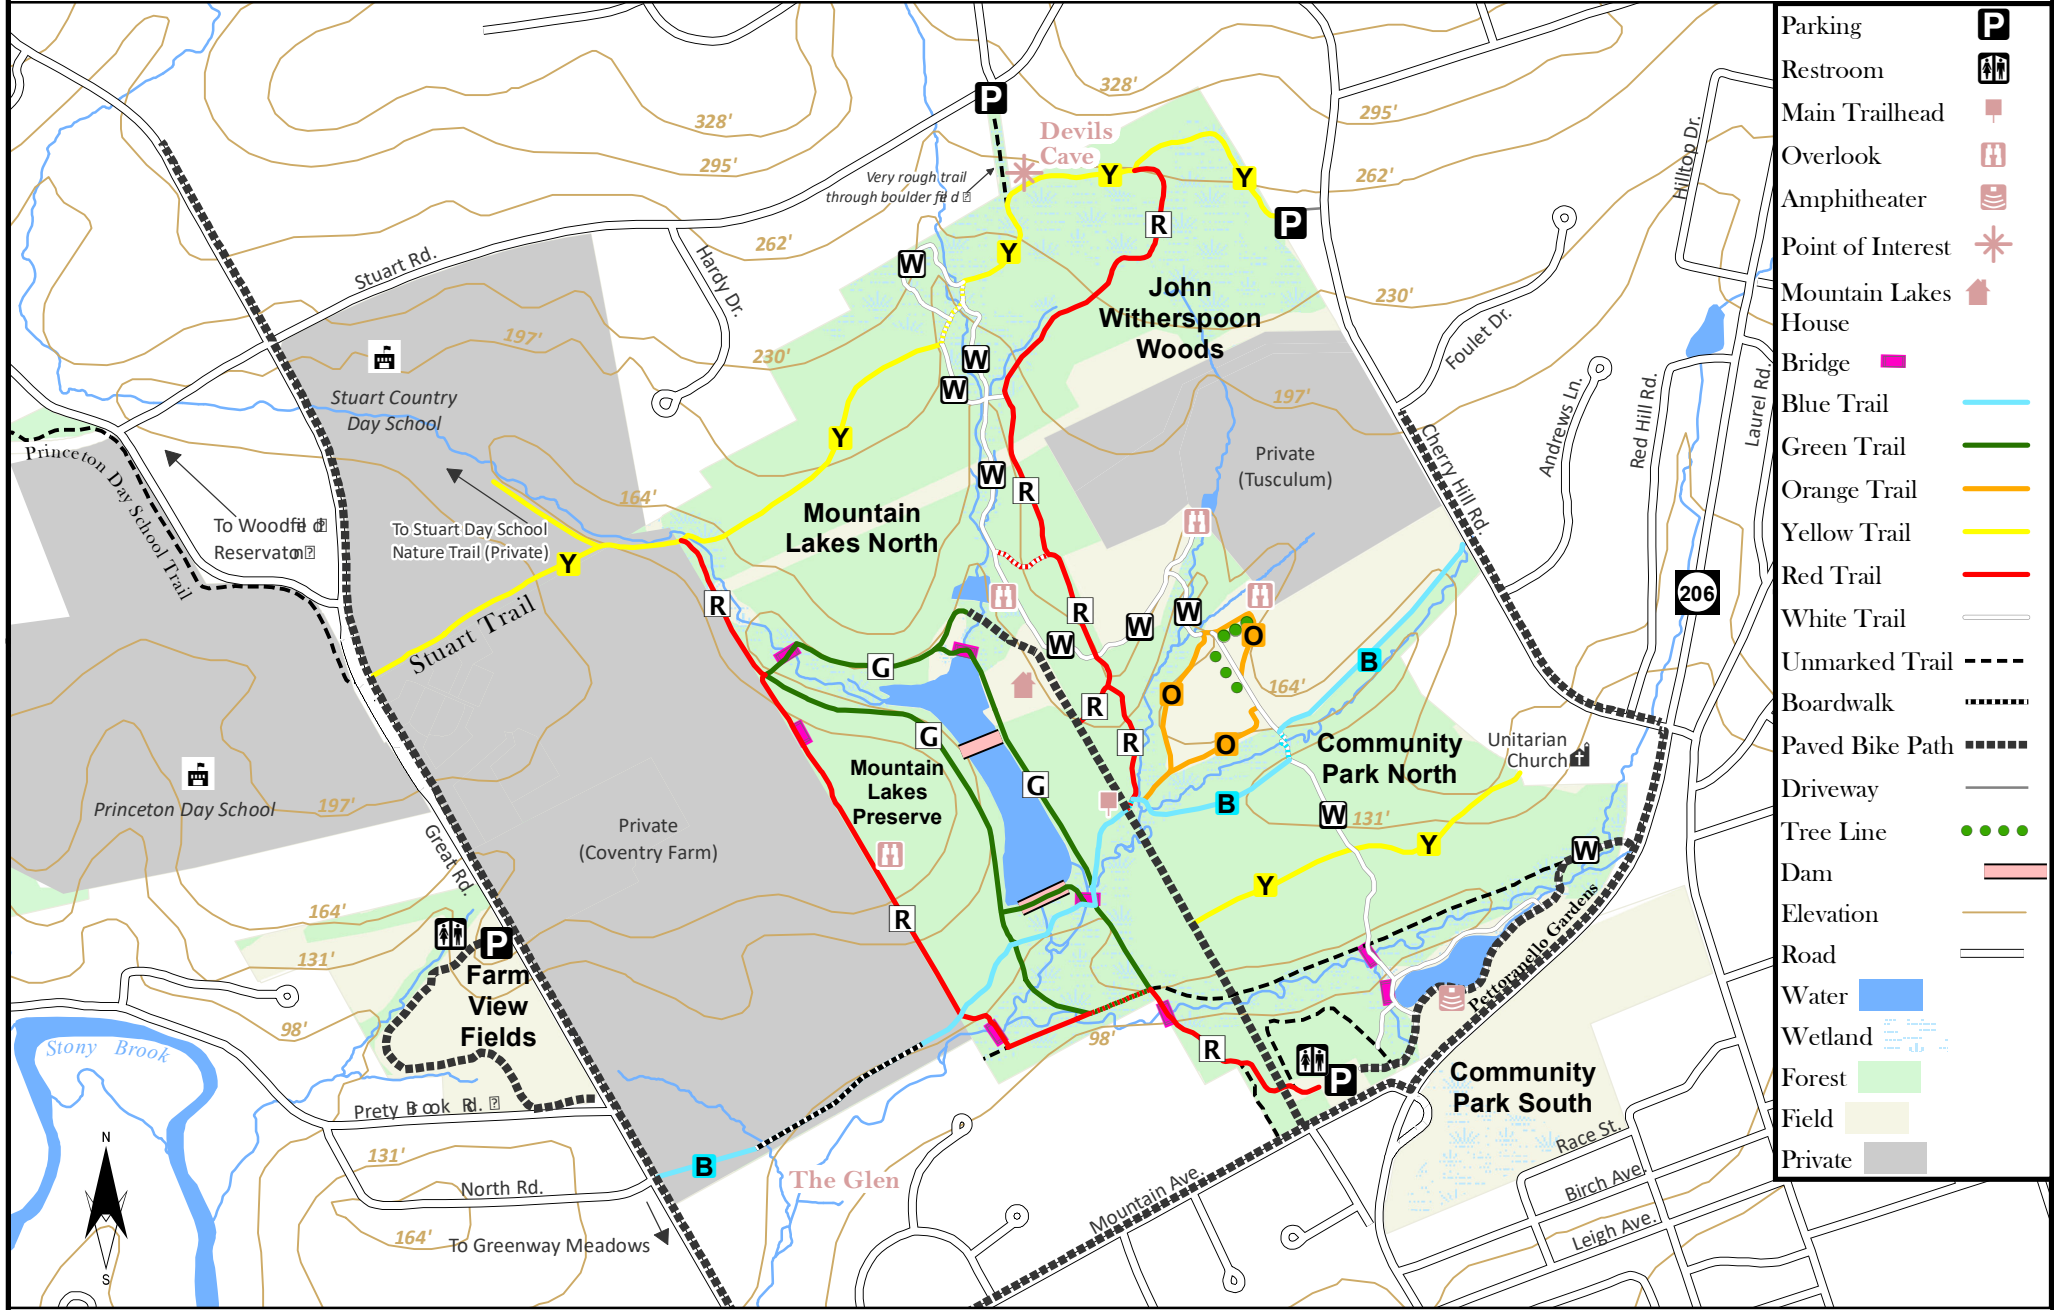

www.njtrails.org

Mountain Lakes Open Space Area Princeton

Parking	
Restroom	
Main Trailhead	
Overlook	
Amphitheater	
Point of Interest	
Mountain Lakes House	
Bridge	
Blue Trail	
Green Trail	
Orange Trail	
Yellow Trail	
Red Trail	
White Trail	
Unmarked Trail	
Boardwalk	
Paved Bike Path	
Driveway	
Tree Line	
Dam	
Elevation	
Road	
Water	
Wetland	
Forest	
Field	
Private	

© NJ Trails Association, 2017. Cartography and trail data by D&R Greenway Land Trust 6/11/17. Other data acquired from NJDEP and NJDOT. This map was developed using New Jersey Department of Environmental Protection Geographic Information System digital data, but this secondary product has not been verified by NJDEP and is not state-authorized.