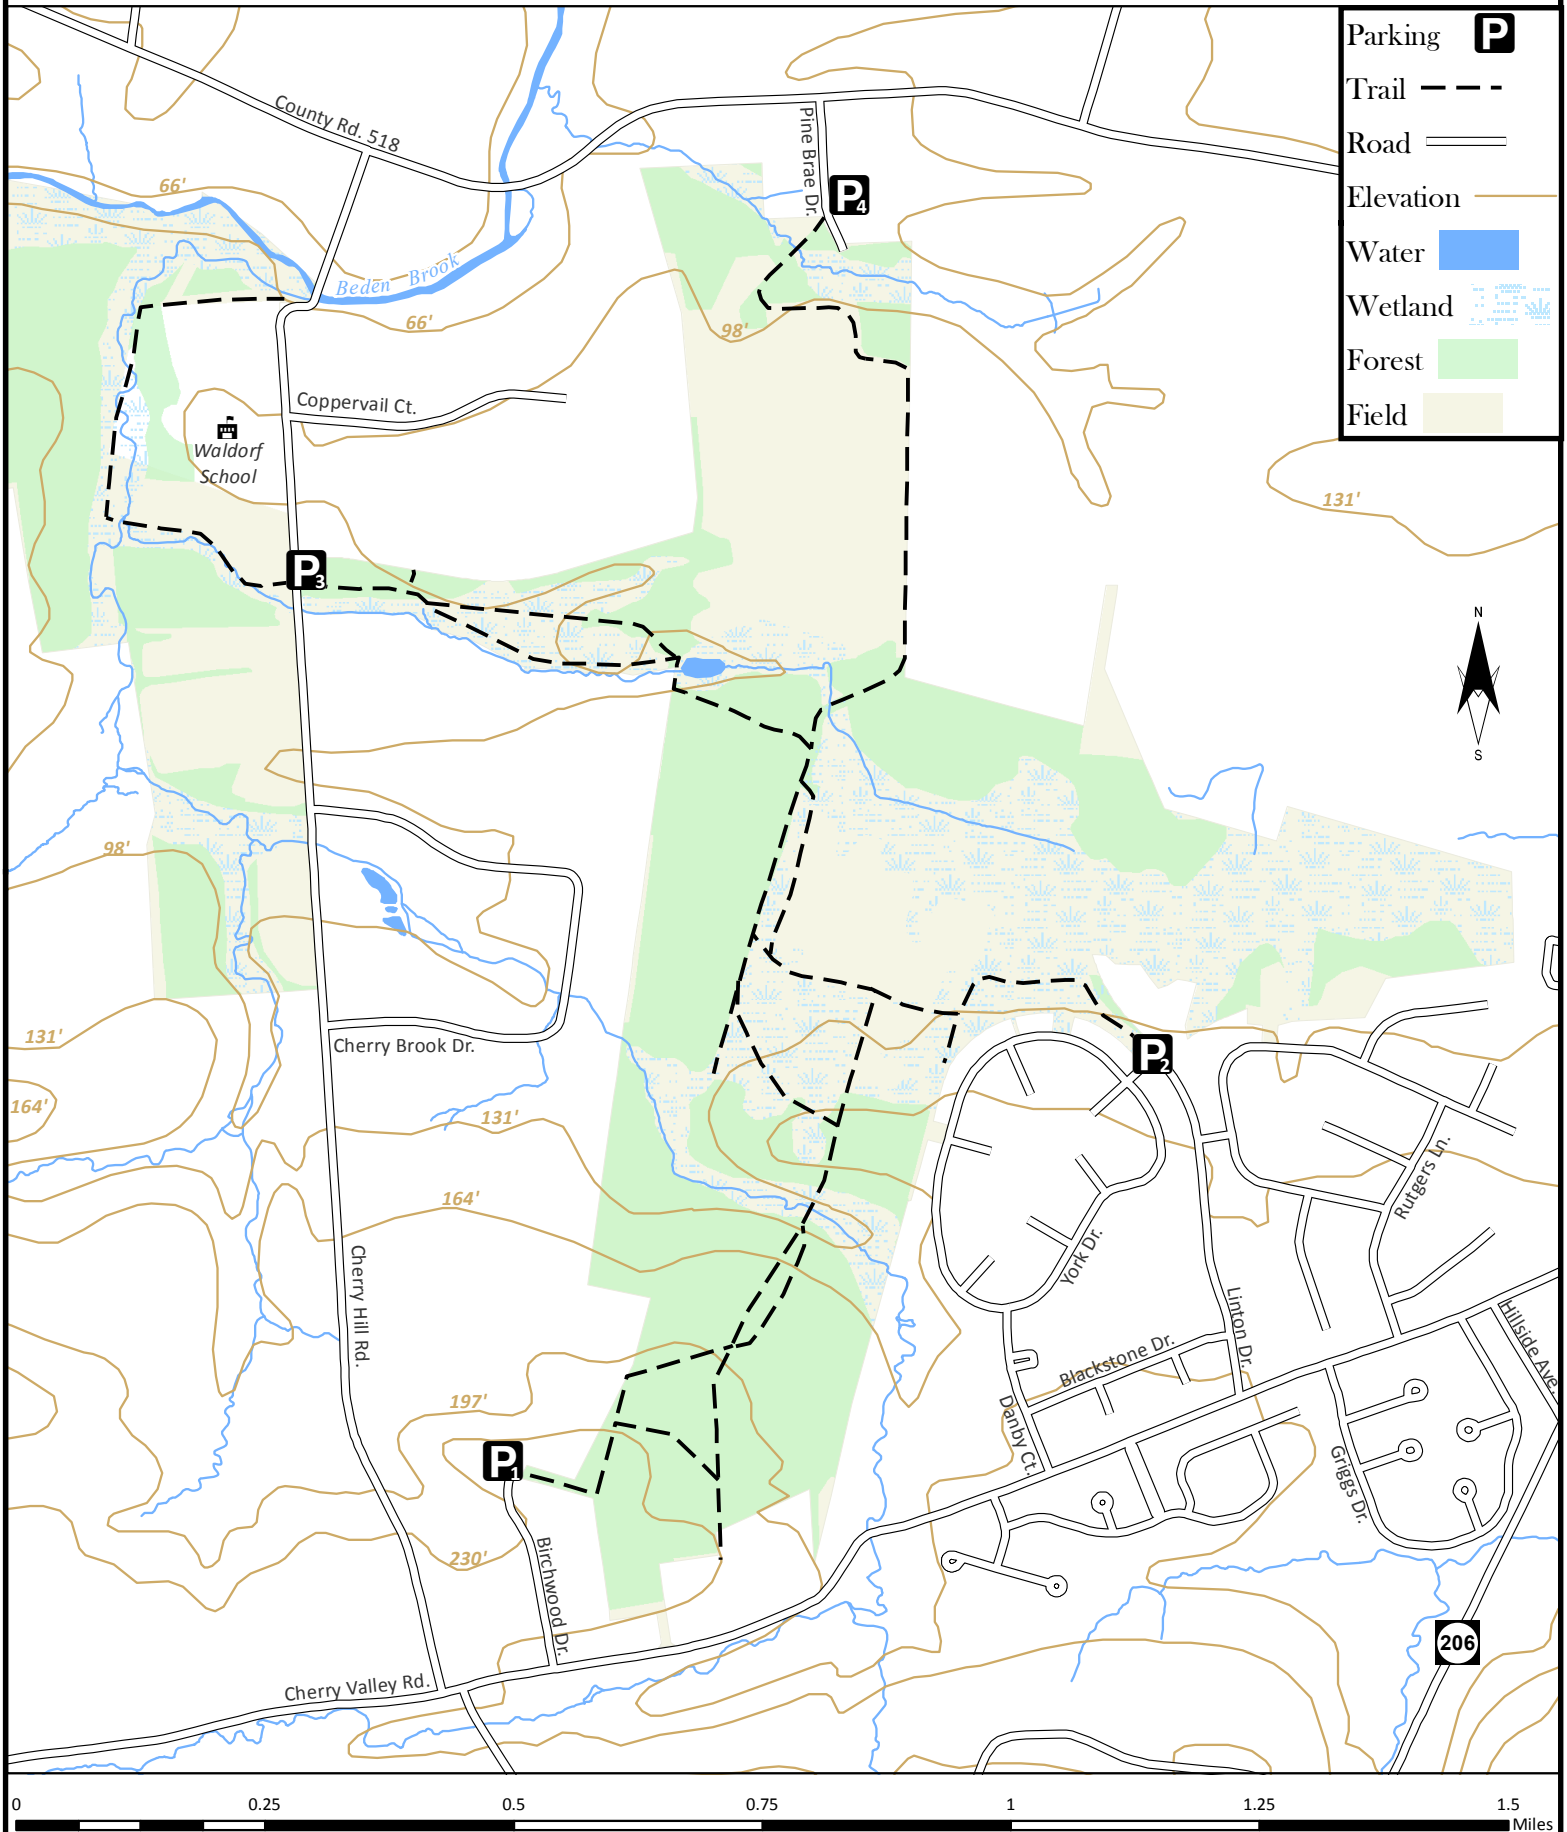

Cherry Brook Preserve Montgomery Township

Parking	P
Trail	---
Road	==
Elevation	—
Water	Blue fill
Wetland	Blue with star patterns
Forest	Green fill
Field	Tan fill

206