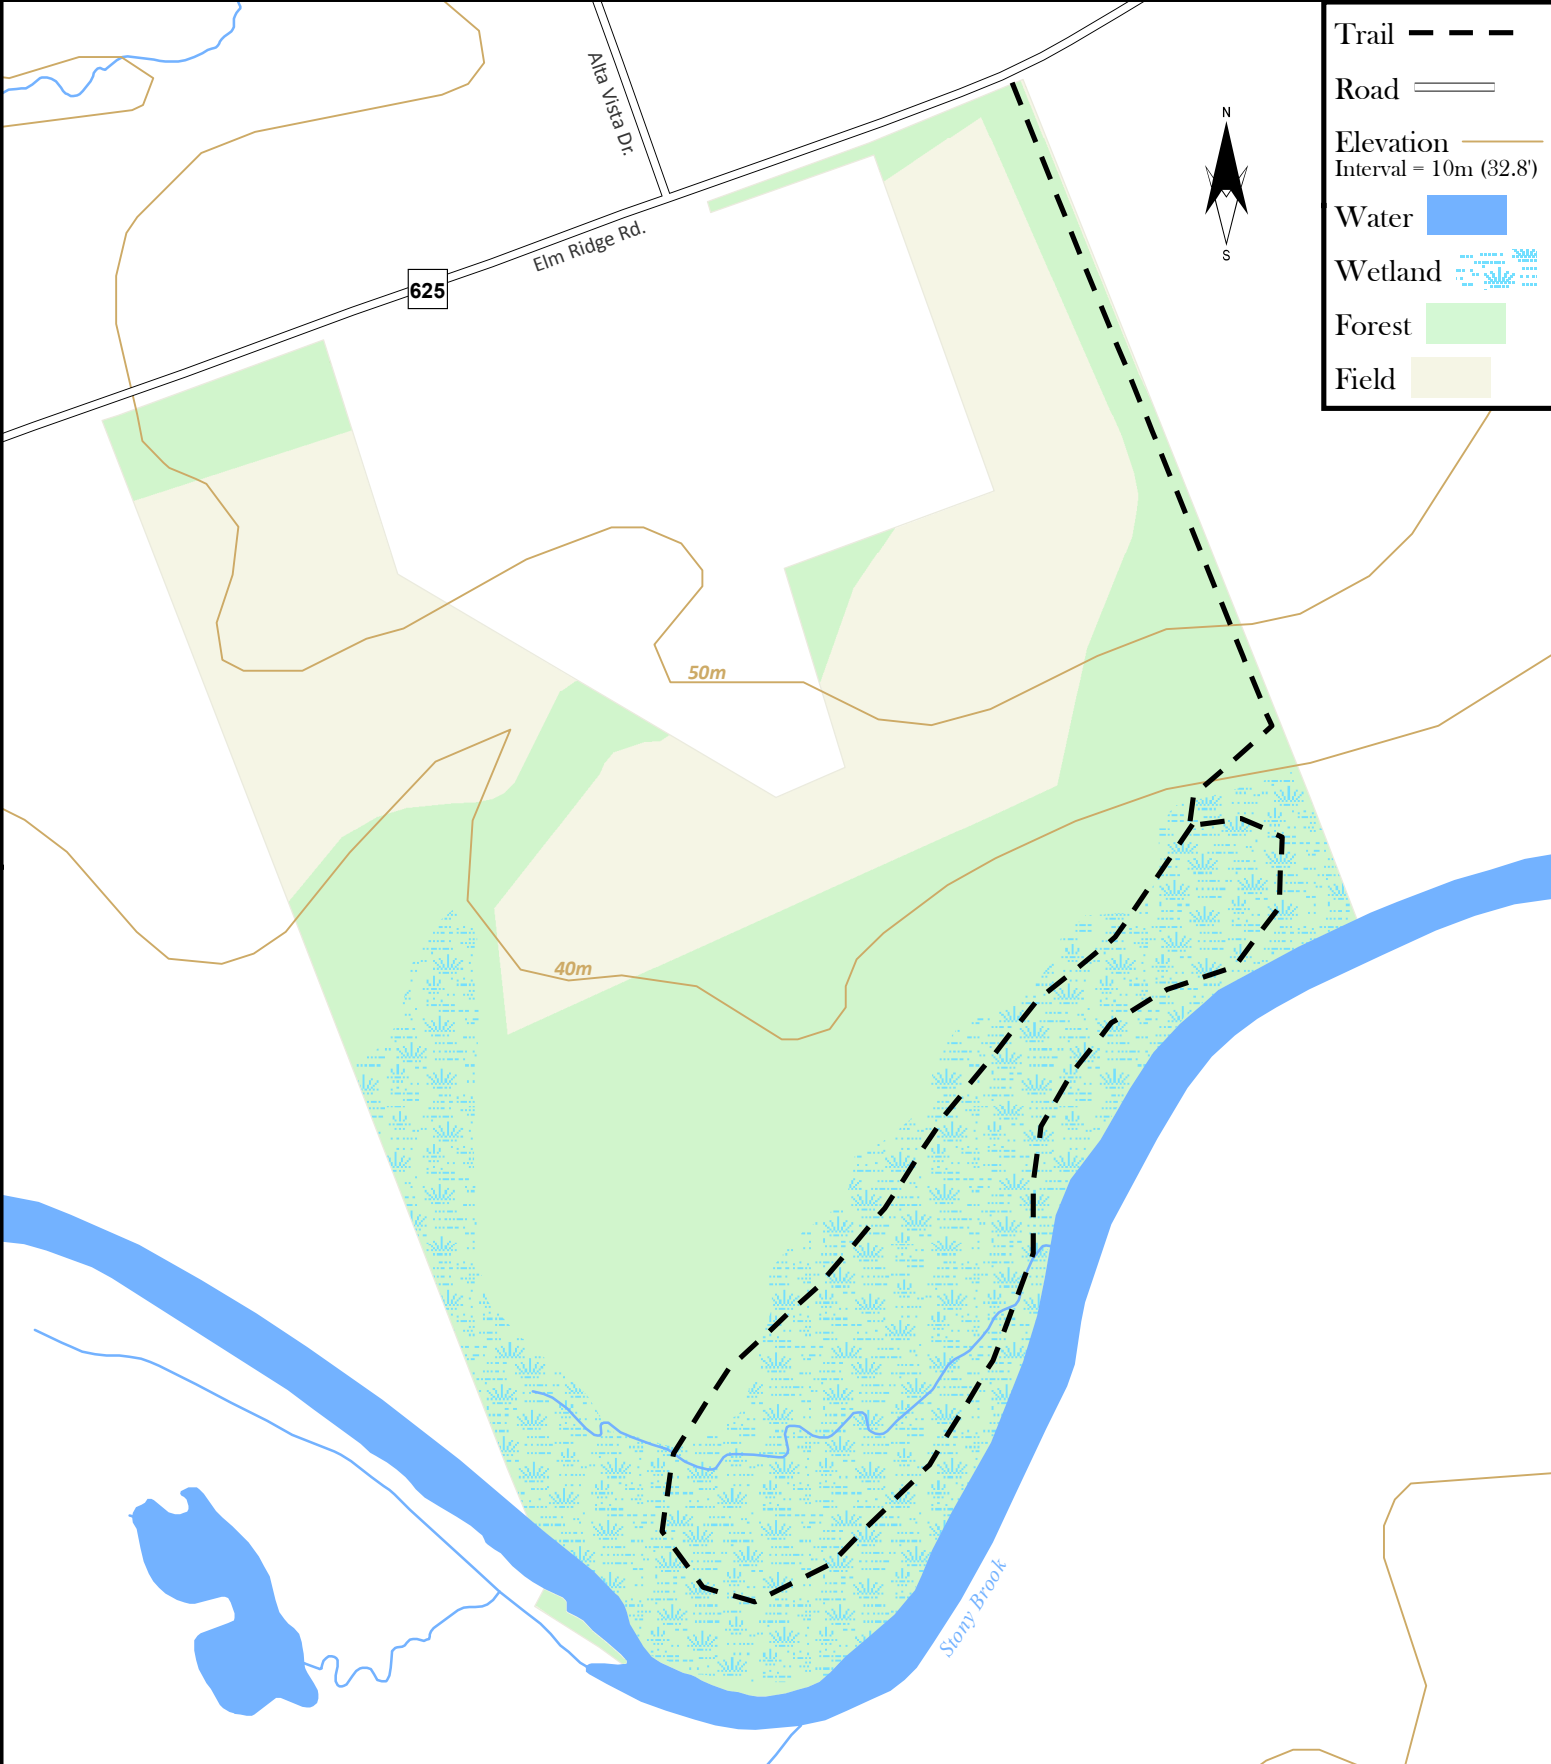

www.njtrails.org

Kate's Trail Hopewell Township

Trail	---
Road	==
Elevation	—
Interval = 10m (32.8')	
Water	■
Wetland	■
Forest	■
Field	■

(c) NJ Trails Association, 2014. Cartography and trail data by D&R Greenway Land Trust 3/25/14. Other data acquired from NJDEP and NJDOT. This map was developed using New Jersey Department of Environmental Protection Geographic Information System digital data, but this secondary product has not been verified by NJDEP and is not state-authorized.