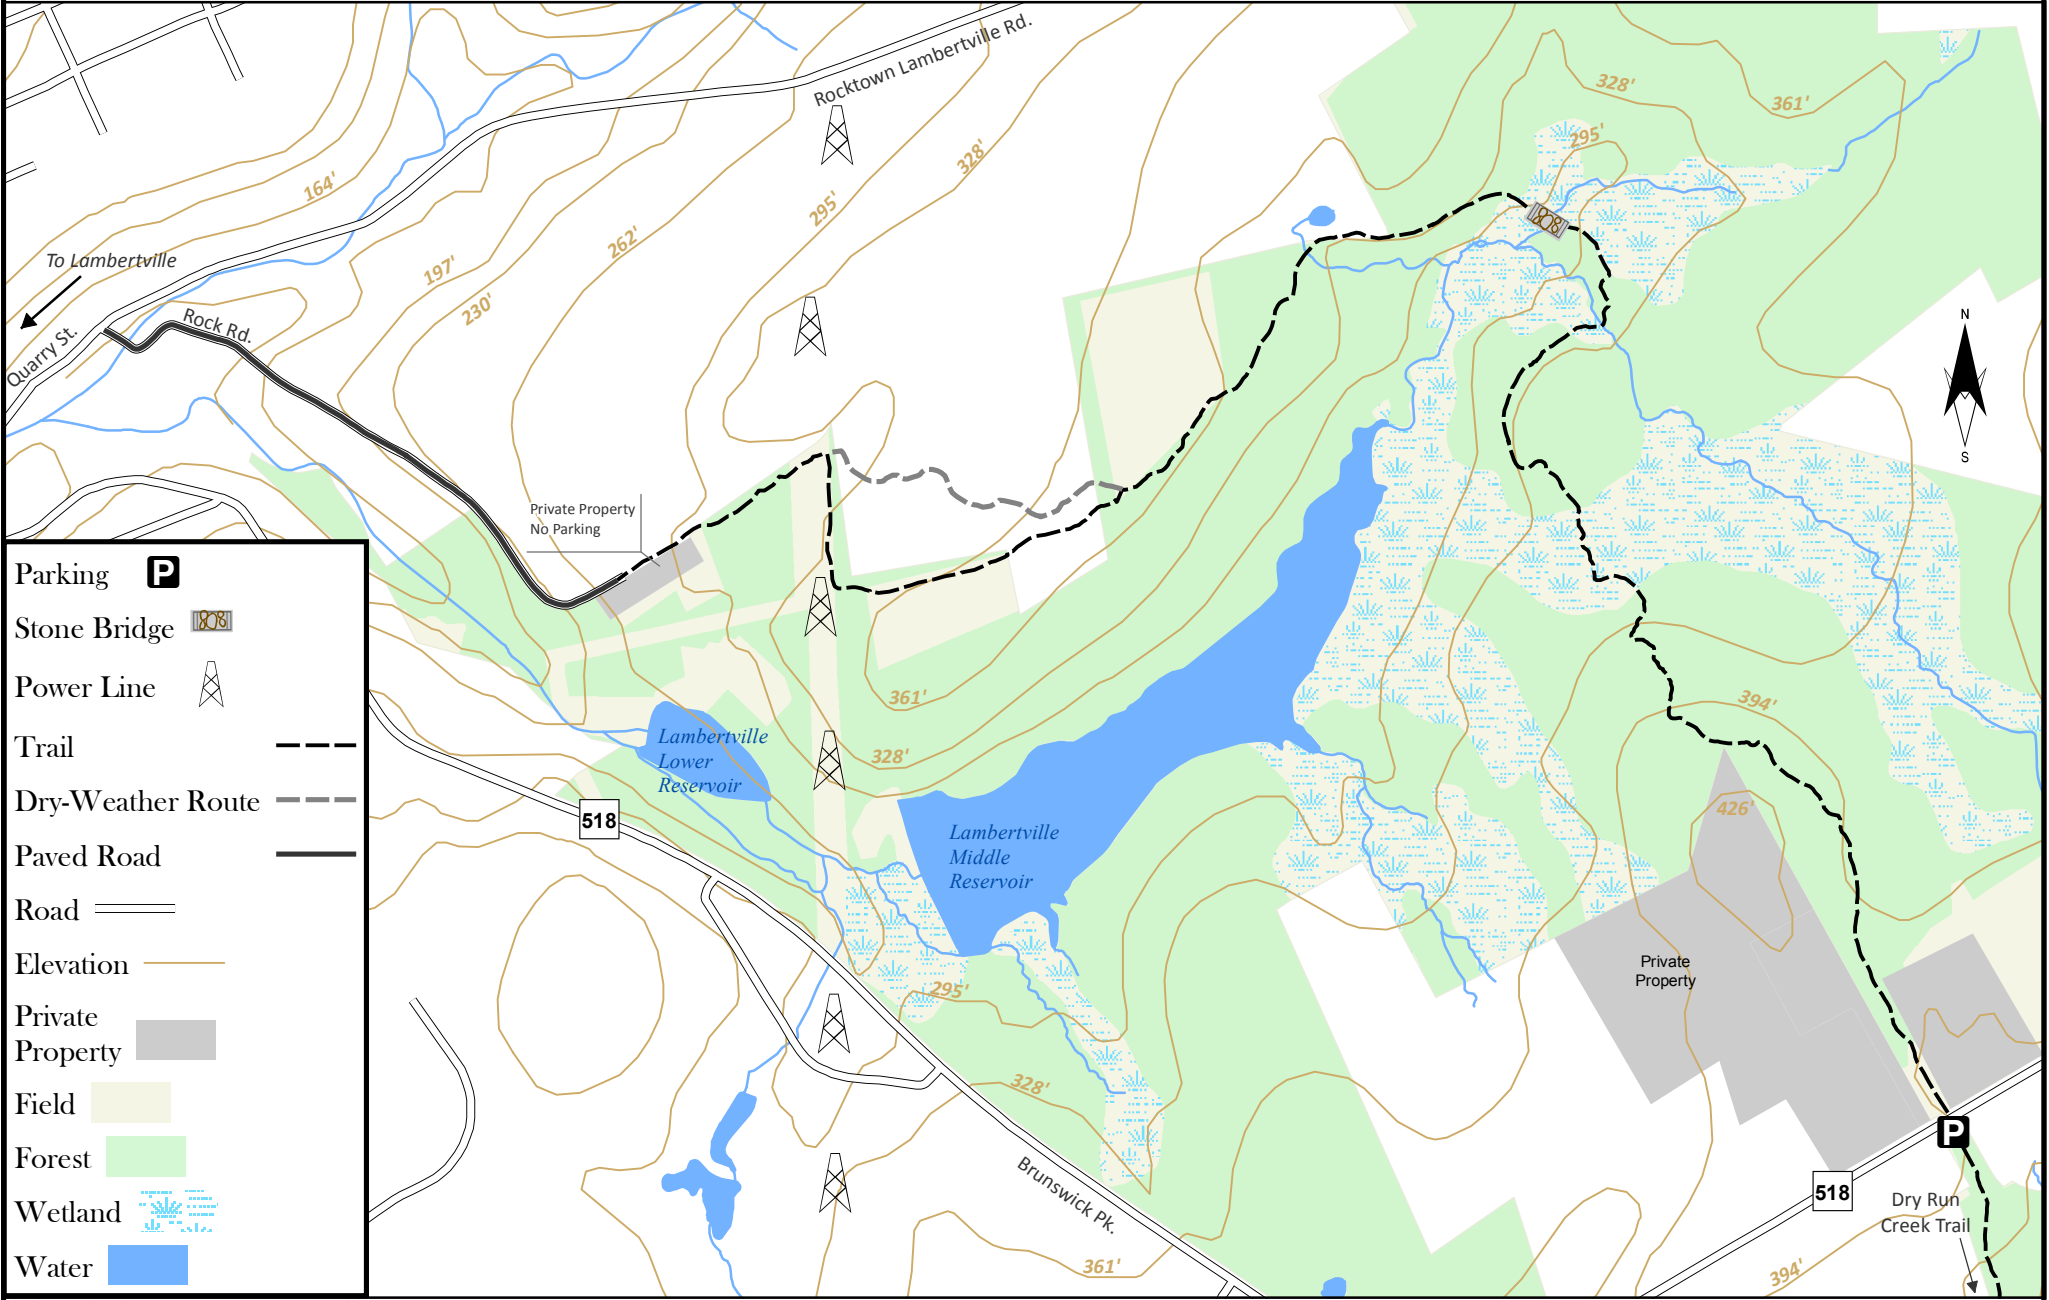

www.njtrails.org

Rockhopper Trail West Amwell Township

(c) NJ Trails Association, 2013. Cartography and trail data by D&R Greenway Land Trust 5/28/13. Other data acquired from NJDEP and NJDOT. This map was developed using New Jersey Department of Environmental Protection Geographic Information System digital data, but this secondary product has not been verified by NJDEP and is not state-authorized.