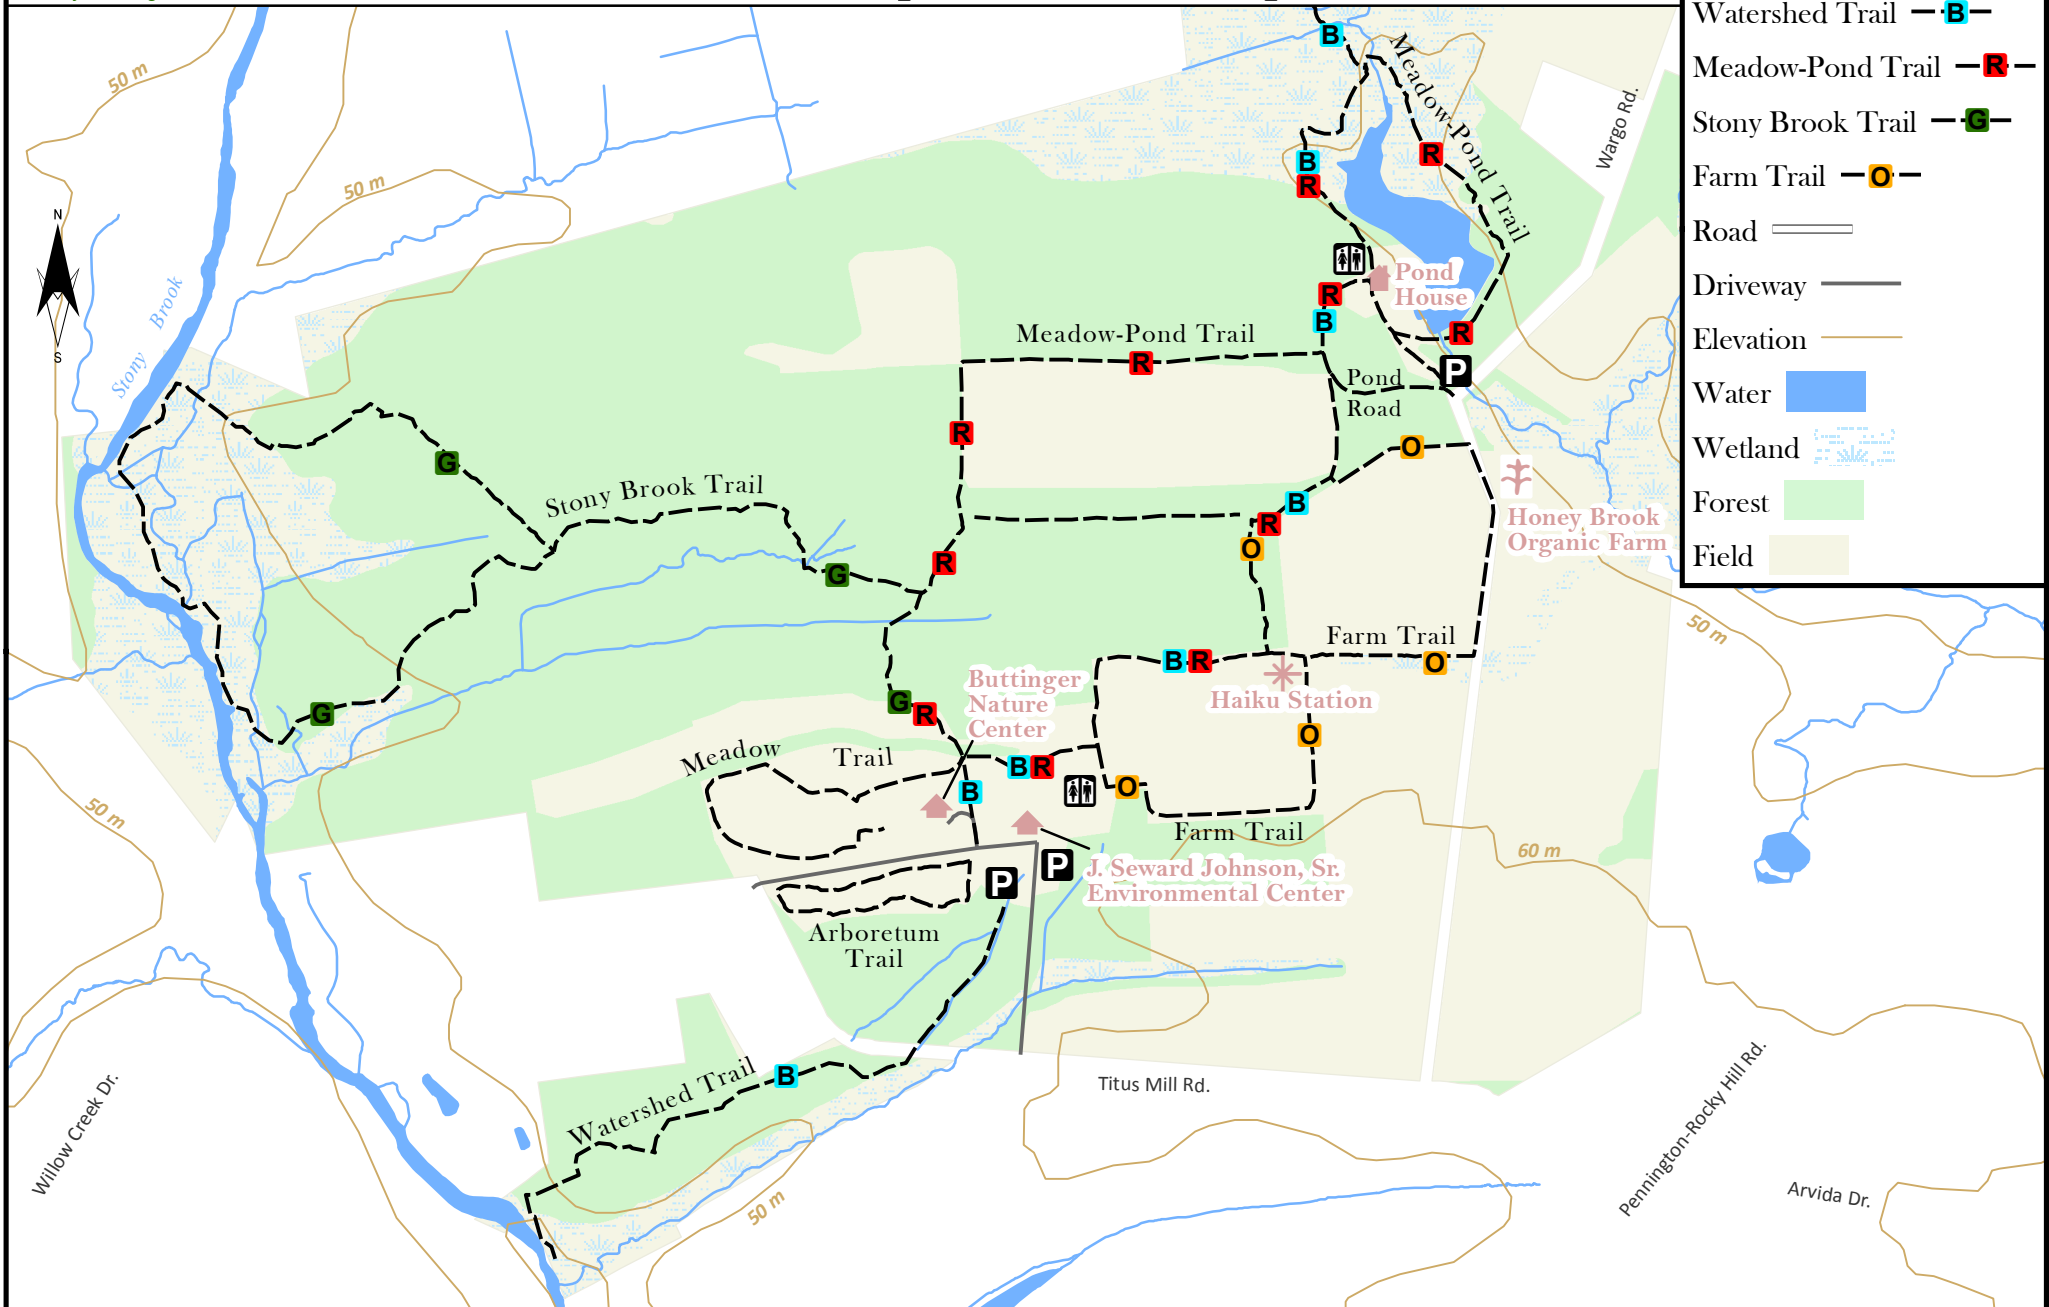

www.njtrails.org

Stony Brook-Millstone Watershed: Main Reserve Hopewell Township

- Parking
- Restroom
- Watershed Trail
- Meadow-Pond Trail
- Stony Brook Trail
- Farm Trail
- Road
- Driveway
- Elevation
- Water
- Wetland
- Forest
- Field

(c) NJ Trails Association, 2012. Cartography and trail data by D&R Greenway Land Trust 6/06/12. Other data acquired from NJDEP and NJDOT. This map was developed using New Jersey Department of Environmental Protection Geographic Information System digital data, but this secondary product has not been verified by NJDEP and is not state-authorized.