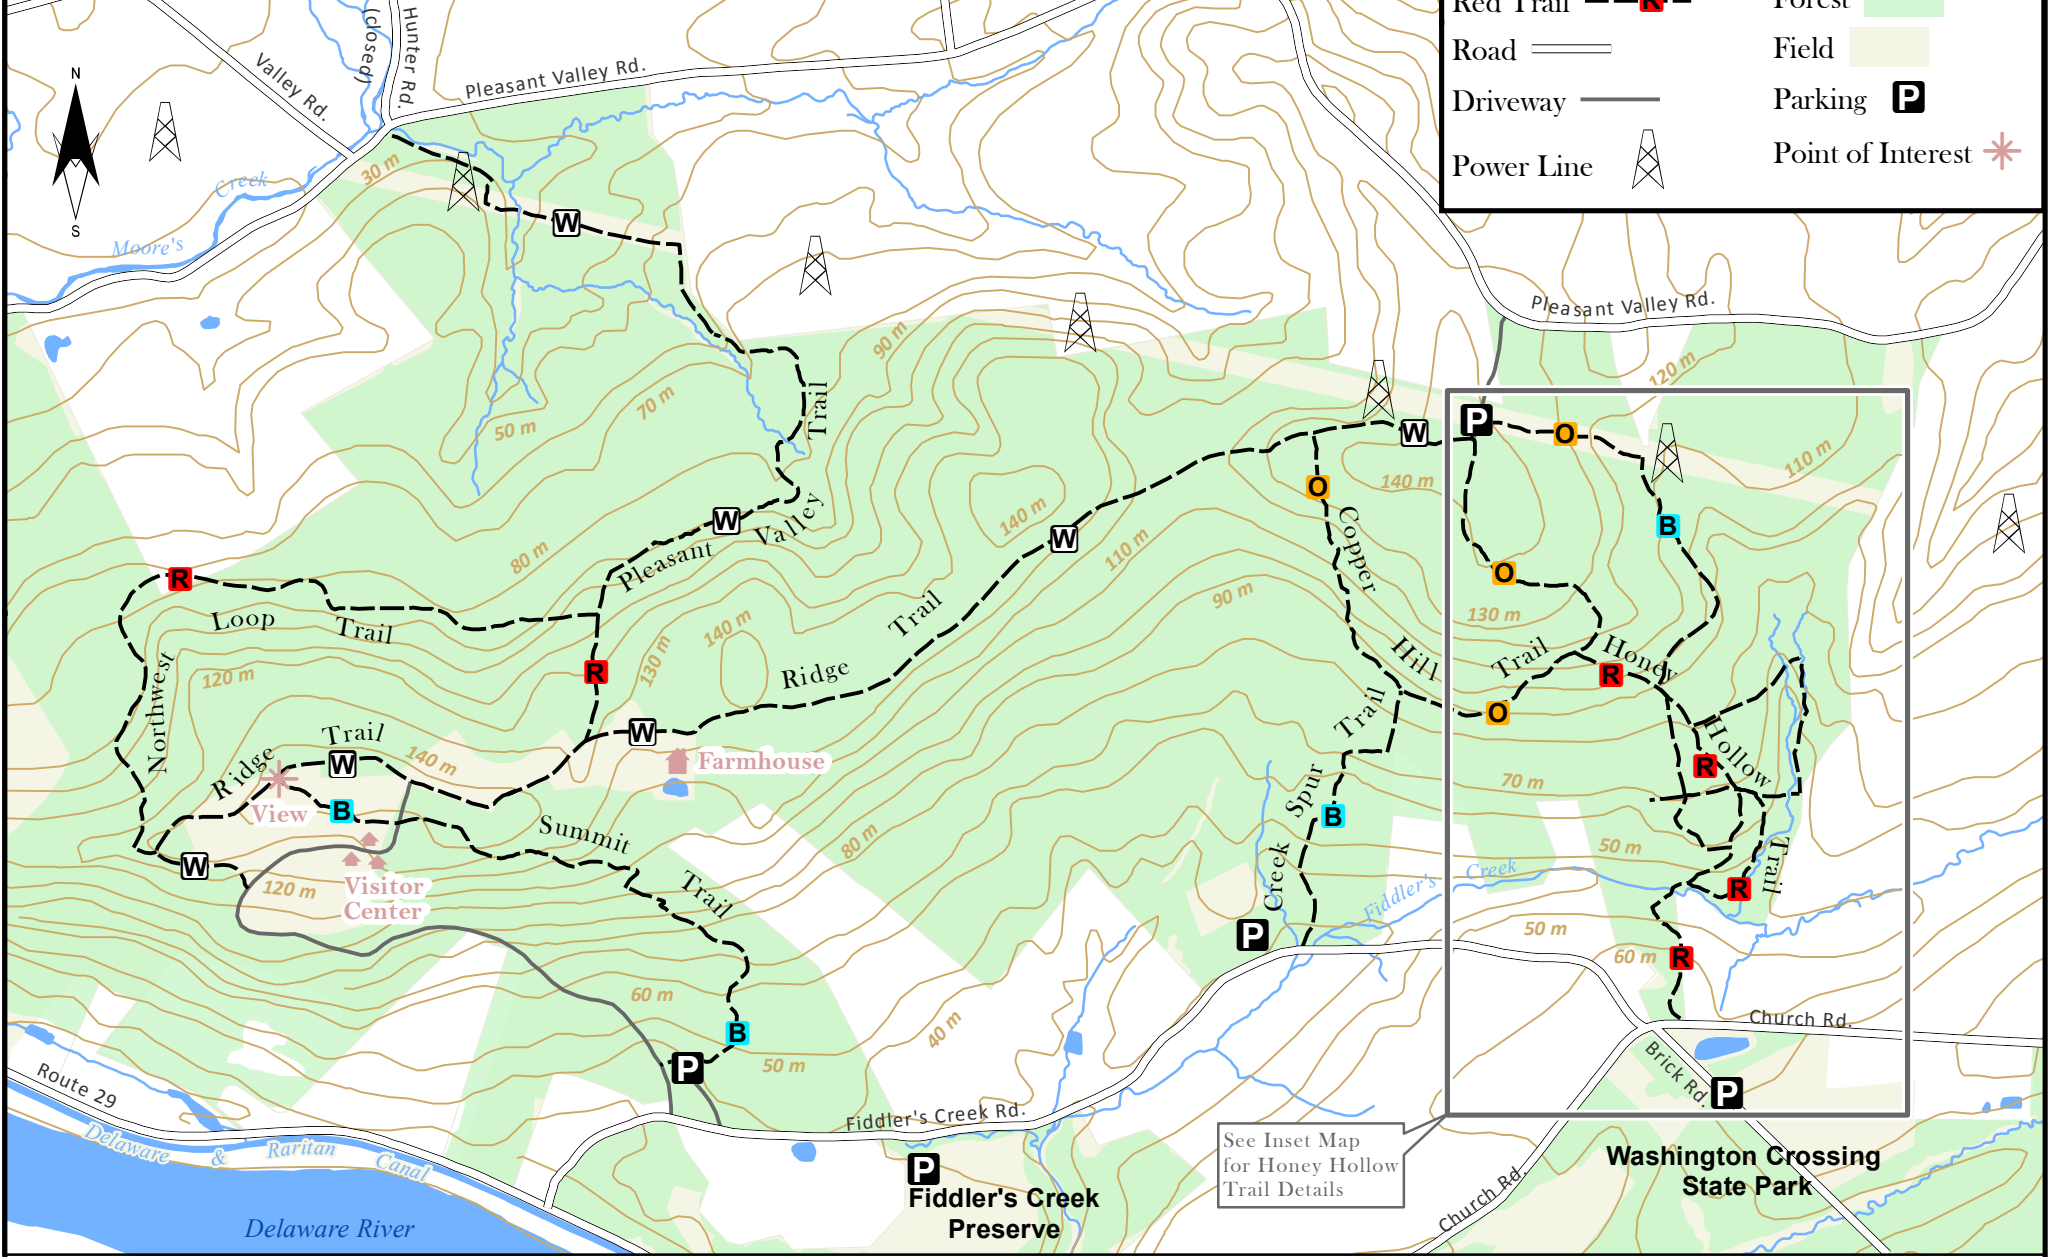

www.njtrails.org

Ted Stiles Preserve at Baldpate Mountain Hopewell Township

White Trail	—W—	Contour	—
Orange Trail	—O—	Interval	10m
Blue Trail	—B—	Water	
Red Trail	—R—	Forest	
Road	—	Field	
Driveway	—	Parking	P
Power Line		Point of Interest	

See Inset Map for Honey Hollow Trail Details

(c) NJ Trails Association, 2012. Cartography and trail data by D&R Greenway Land Trust 5/02/12. Other data acquired from NJDEP and NJDOT. This map was developed using New Jersey Department of Environmental Protection Geographic Information System digital data, but this secondary product has not been verified by NJDEP and is not state-authorized.