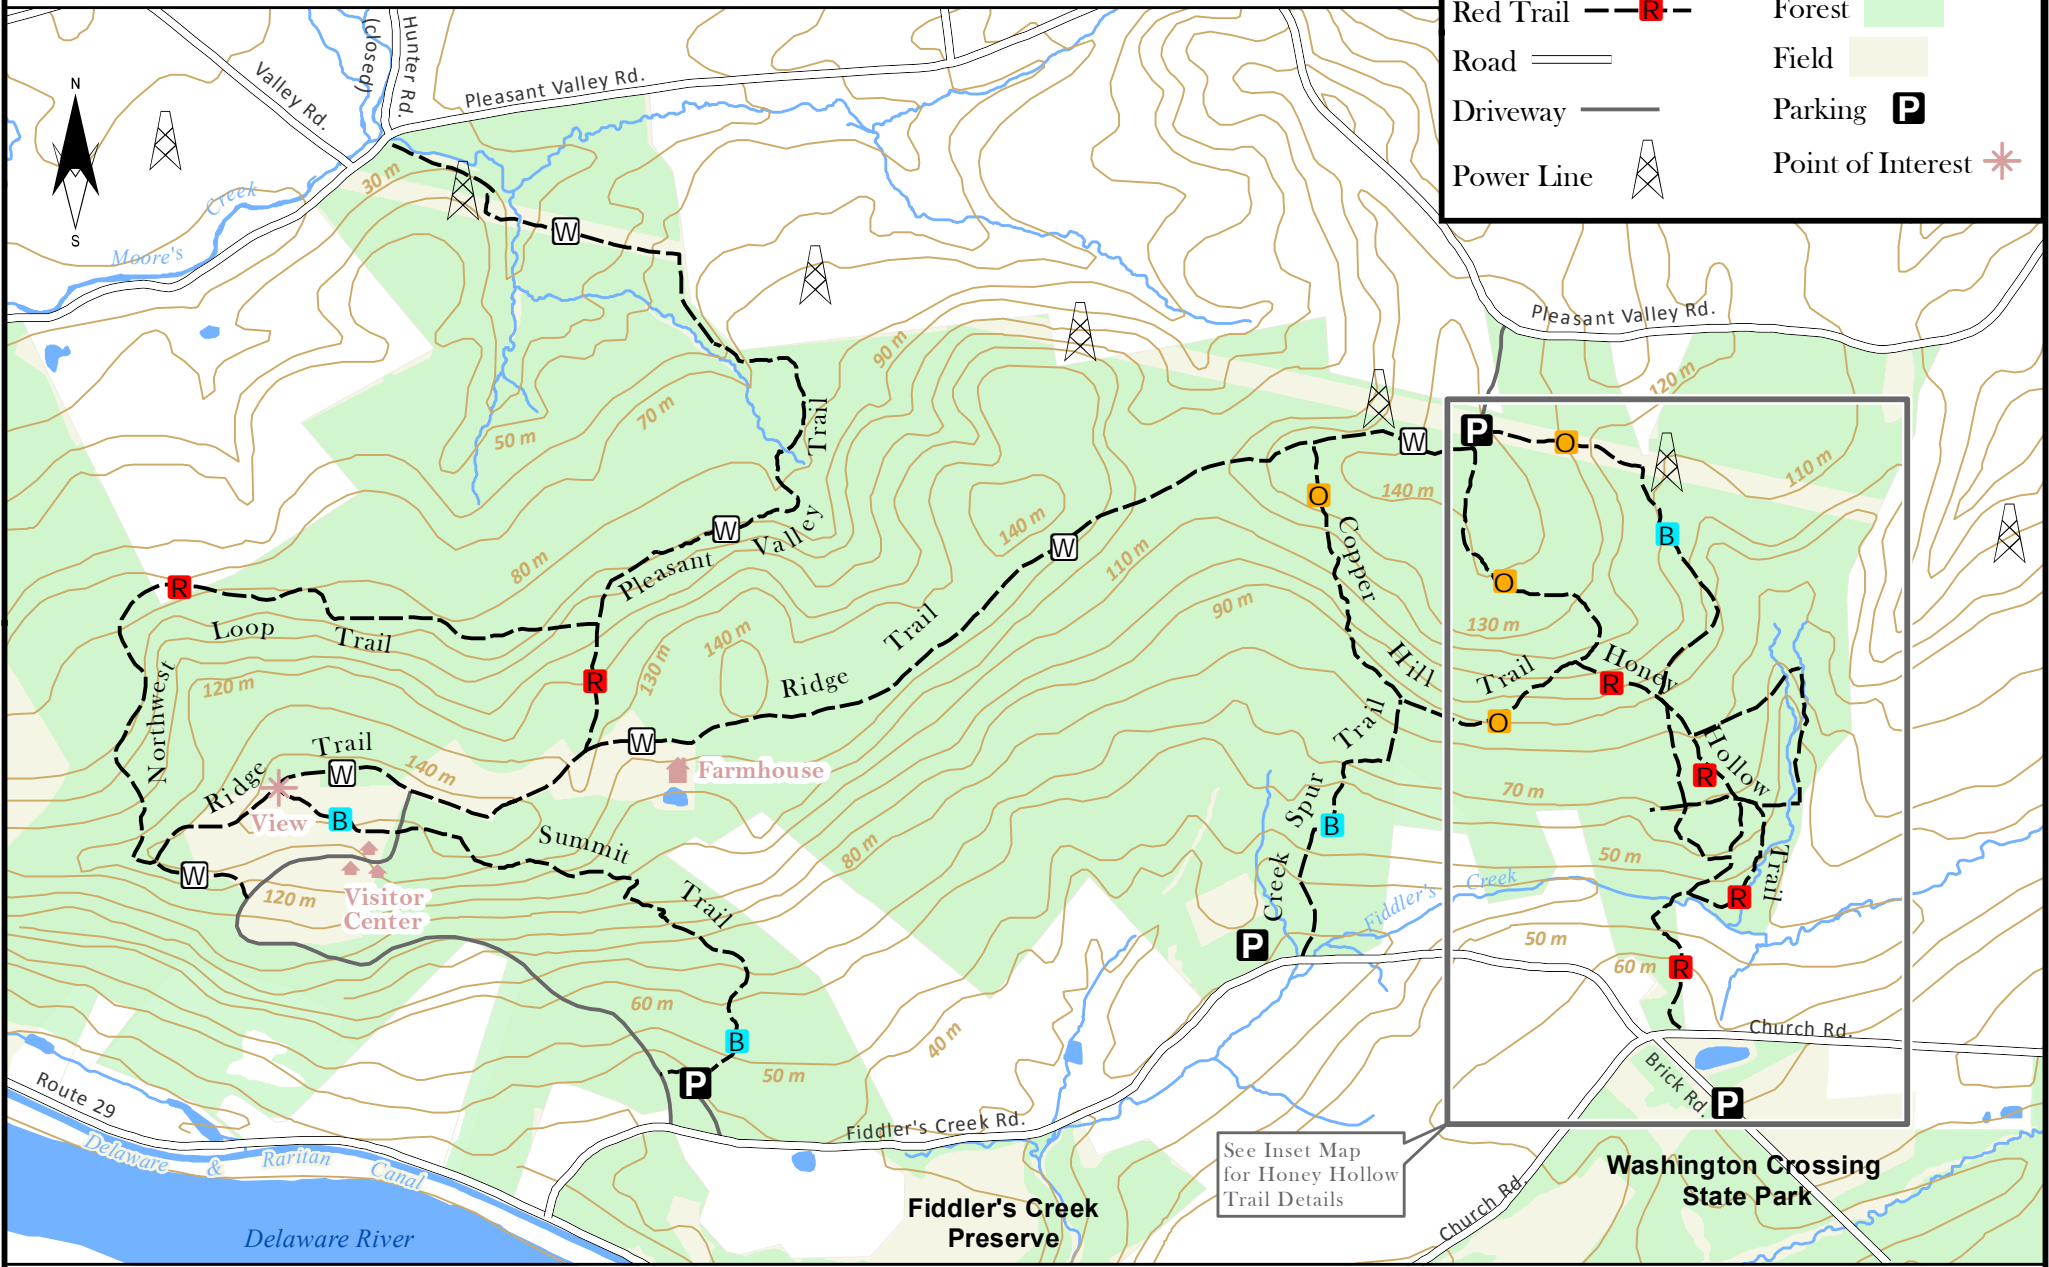

Ted Stiles Preserve at Baldpate Mountain Hopewell Township

White Trail	—W—	Contour	—
Orange Trail	—O—	Interval	10m
Blue Trail	—B—	Water	
Red Trail	—R—	Forest	
Road	—	Field	
Driveway	—	Parking	P
Power Line		Point of Interest	

See Inset Map for Honey Hollow Trail Details

Washington Crossing State Park