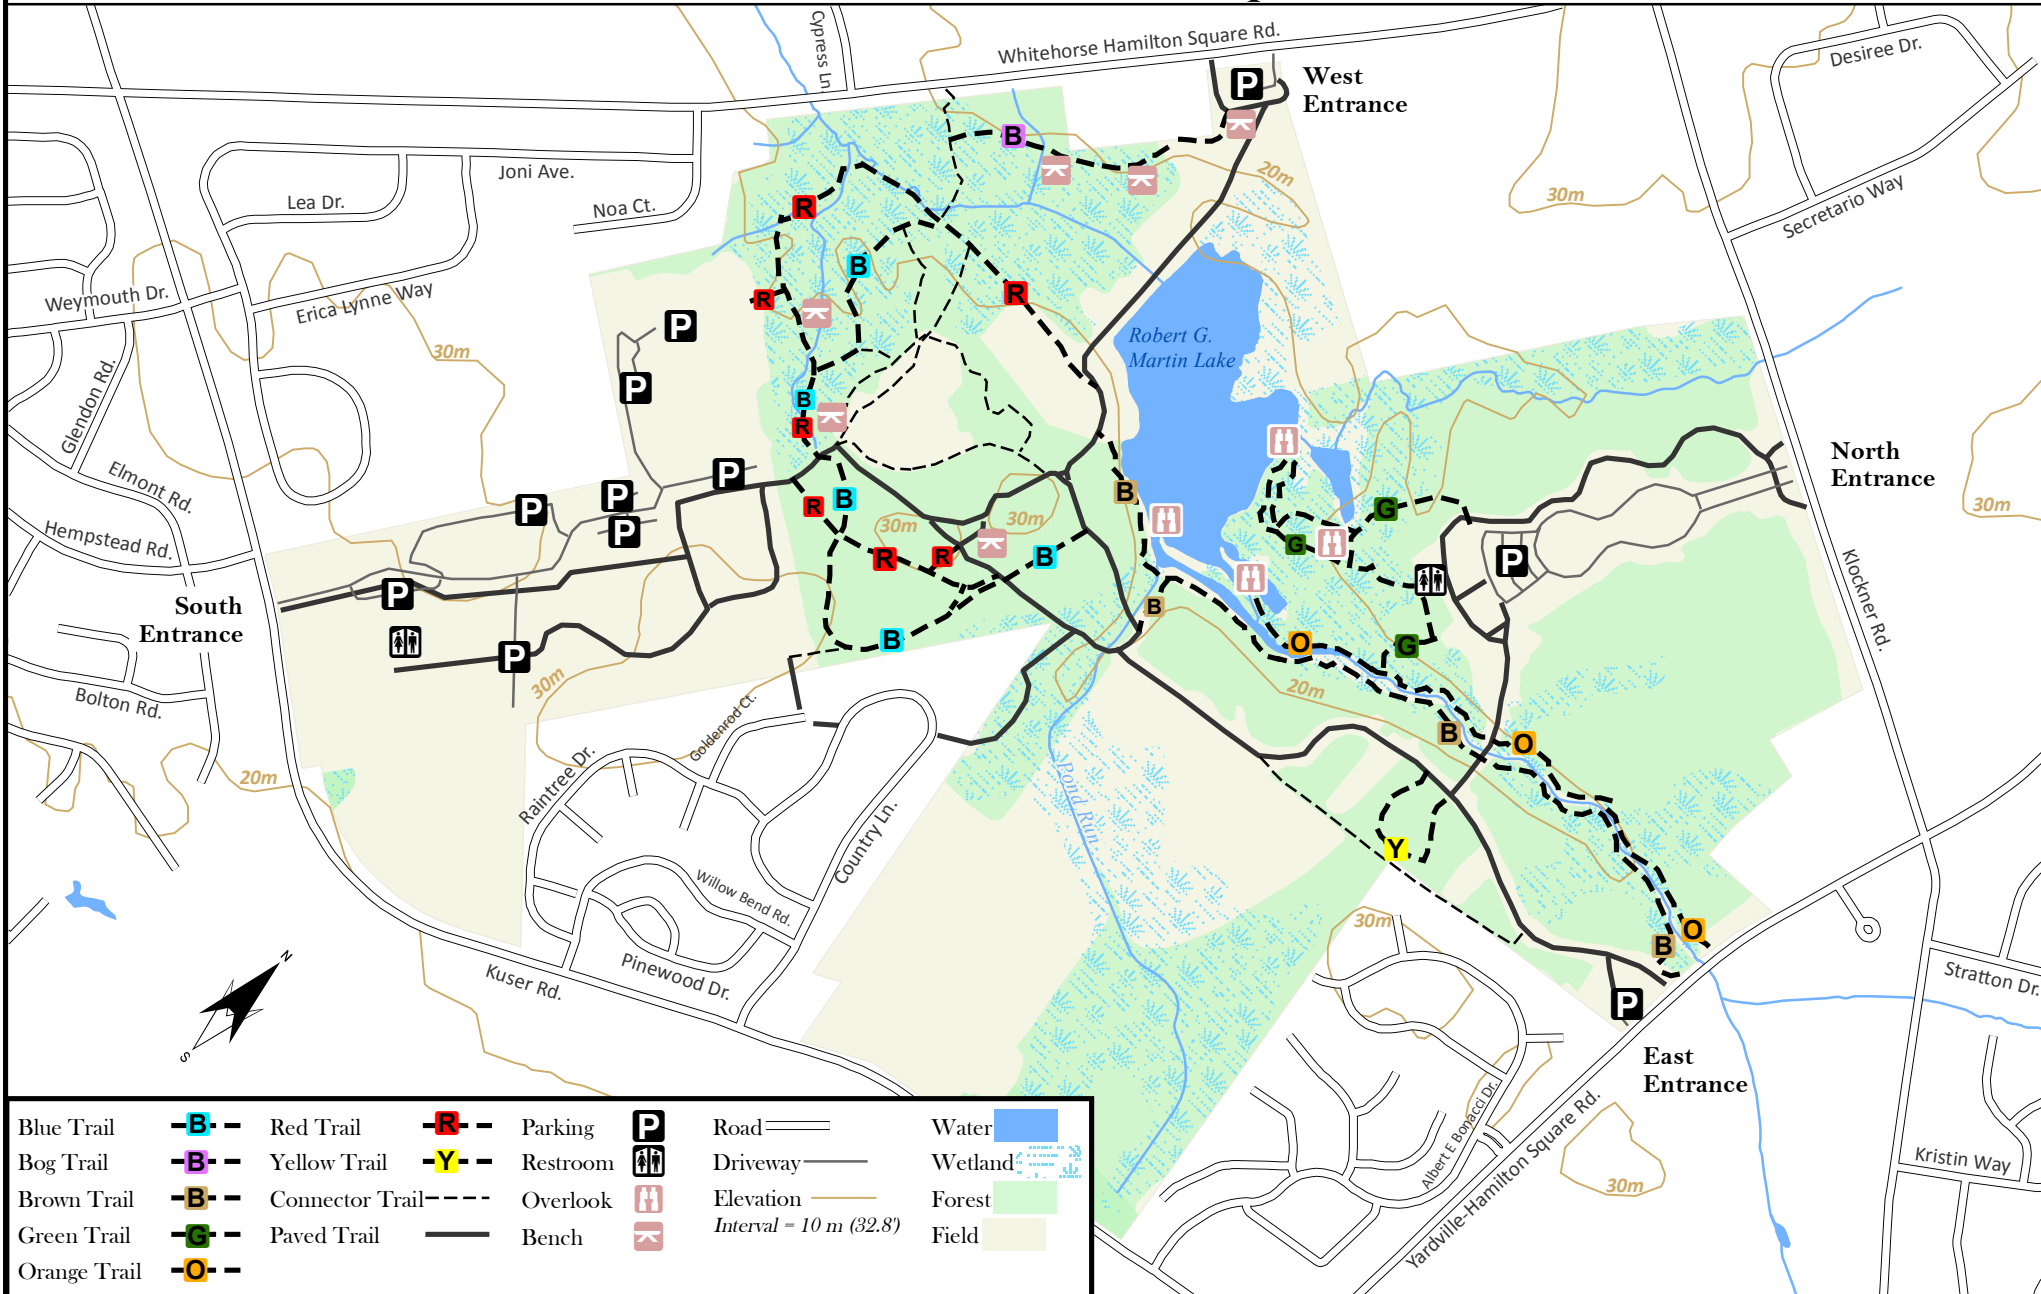

www.njtrails.org

Veterans Park Hamilton Township

Blue Trail		Red Trail		Parking		Road		Water	
Bog Trail		Yellow Trail		Restroom		Driveway		Wetland	
Brown Trail		Connector Trail		Overlook		Elevation		Forest	
Green Trail		Paved Trail		Bench		Interval = 10 m (32.8')		Field	
Orange Trail									

(c) NJ Trails Association, 2014. Cartography and trail data by D&R Greenway Land Trust 4/8/14. Other data acquired from NJDEP and NJDOT. This map was developed using New Jersey Department of Environmental Protection Geographic Information System digital data, but this secondary product has not been verified by NJDEP and is not state-authorized.