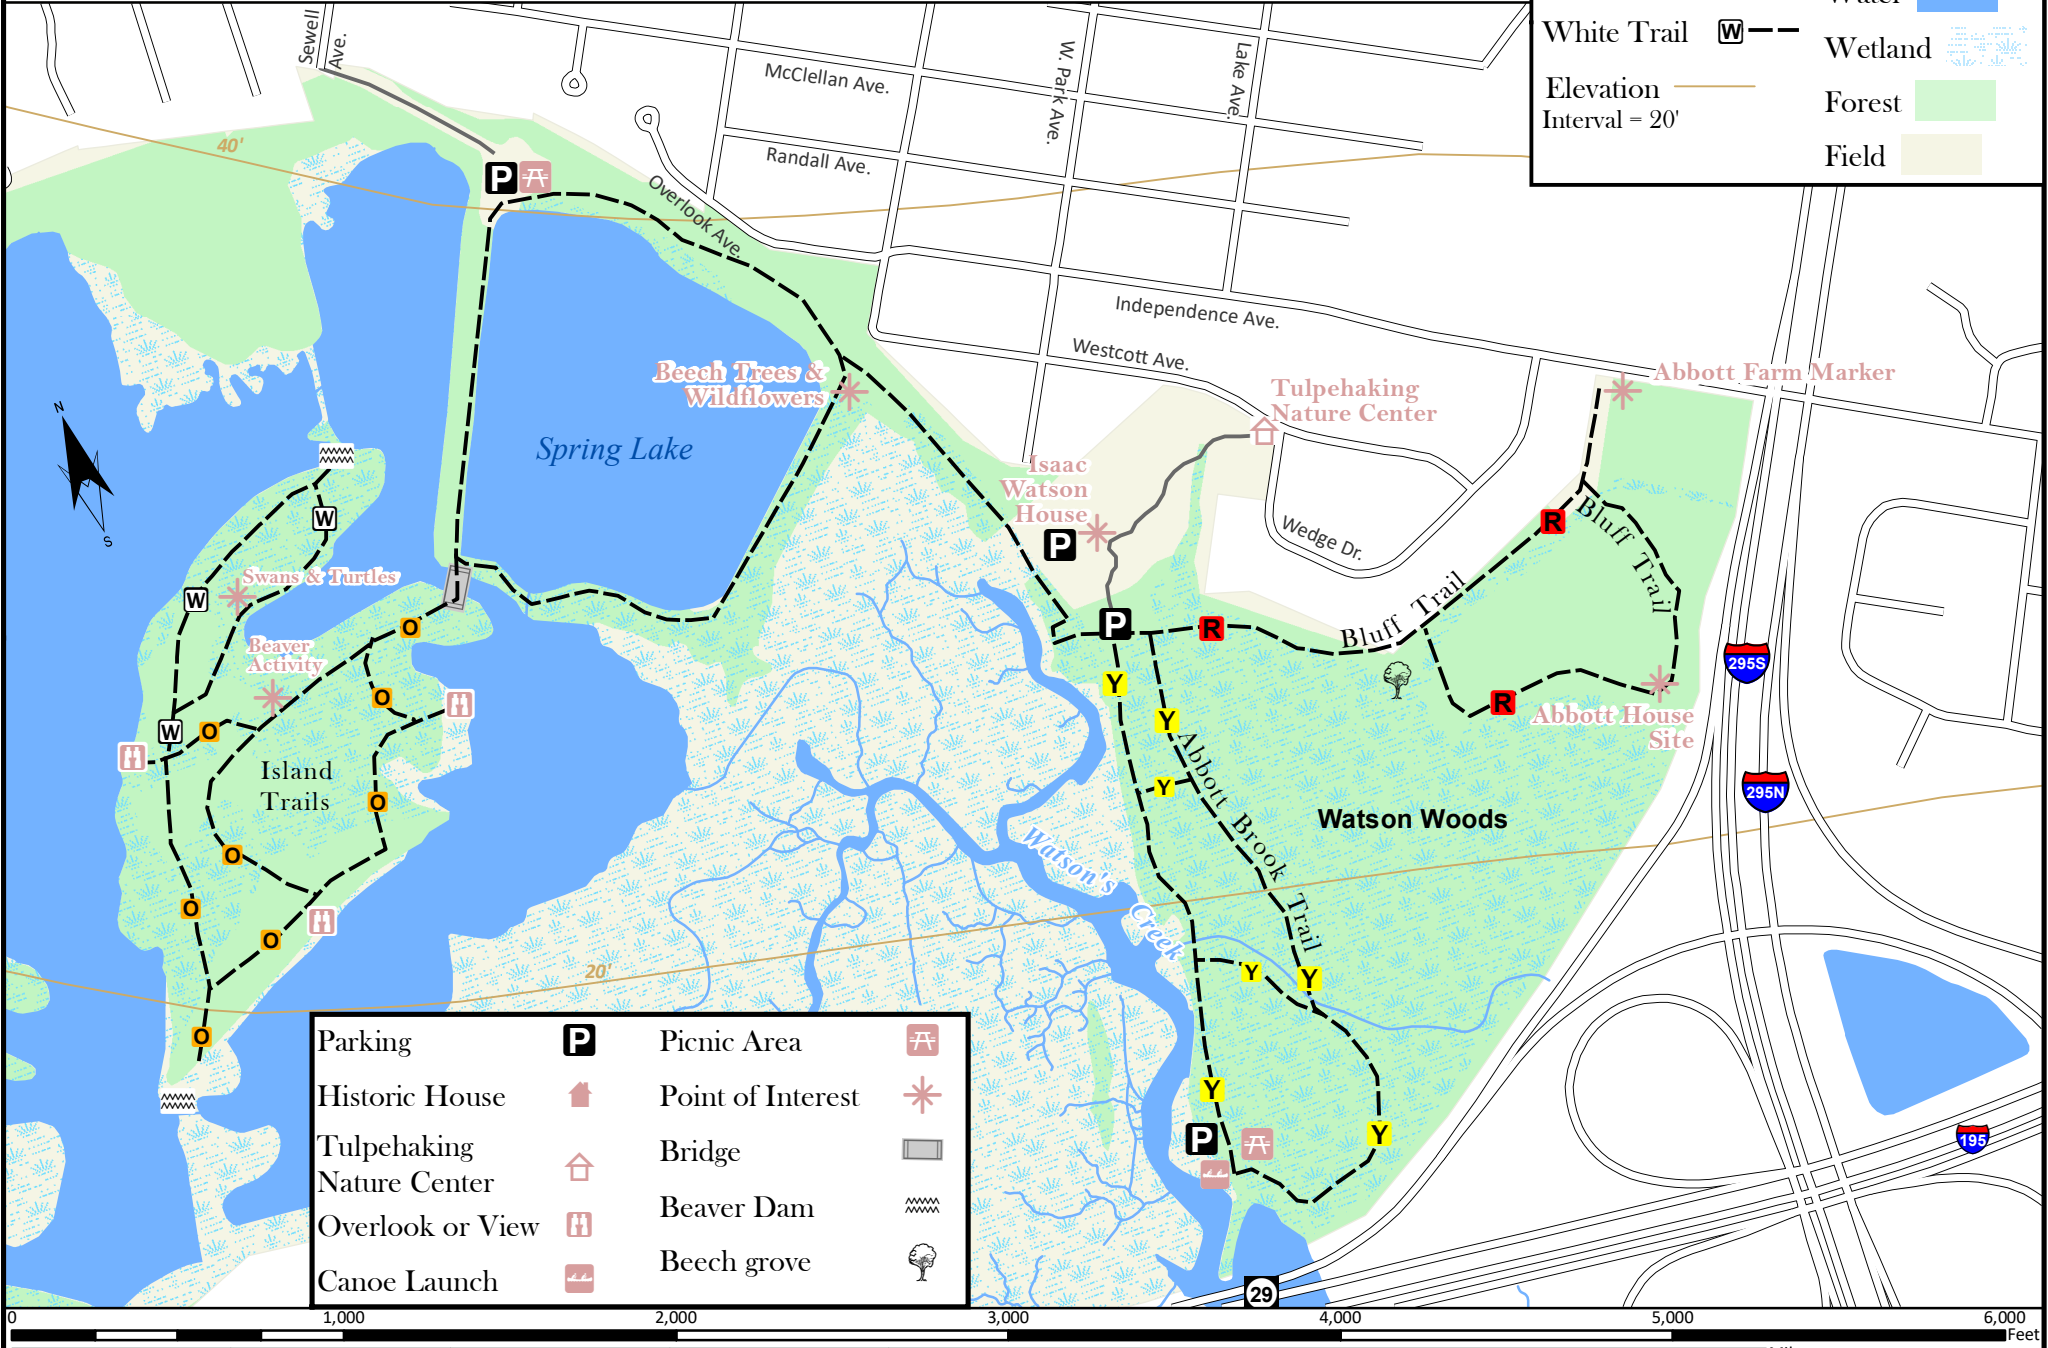

# Abbott Marshlands: Roebling Memorial Park

## Hamilton Township

www.njtrails.org

Red Trail		Road	
Orange Trail		Driveway	
Yellow Trail		Water	
White Trail		Wetland	
Elevation Interval = 20'		Forest	
		Field	

(c) NJ Trails Association, 2018. Cartography and trail data by D&R Greenway Land Trust 7/31/18. Other data acquired from NJDEP and NJDOT. This map was developed using New Jersey Department of Environmental Protection Geographic Information System digital data, but this secondary product has not been verified by NJDEP and is not state-authorized.